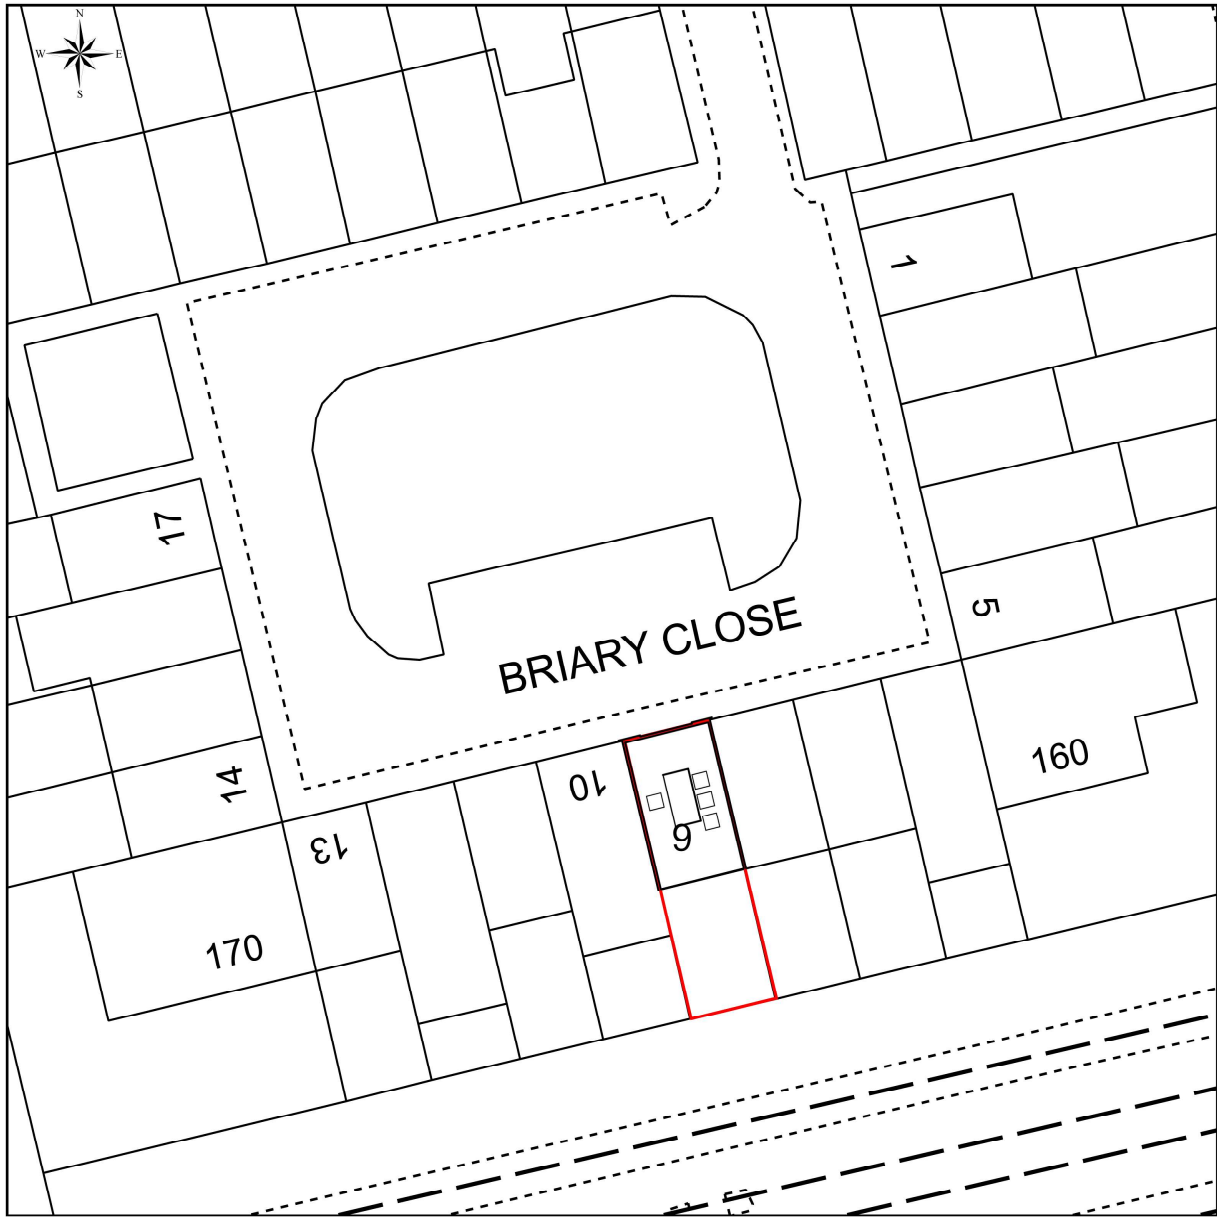

# Site Plan of 9 Briary Close London NW3 3JZ

This Plan includes the following Licensed Data: OS MasterMap, Black and White Site Plan/Block Plan by the Ordnance Survey National Geographic Database and Incorporating surveyed revision available at the date of production. Reproduction in whole or in part is prohibited without the prior permission of Ordnance Survey. The representation of a road, track or path is no evidence of a right of way. The representation of features, as lines is no evidence of a property boundary. © Crown copyright and database rights, 2020. Ordnance Survey 0100031673

0m 5m 10m 15m 20m 25m 30m 35m 40m

Scale: 1:500, paper size: A4