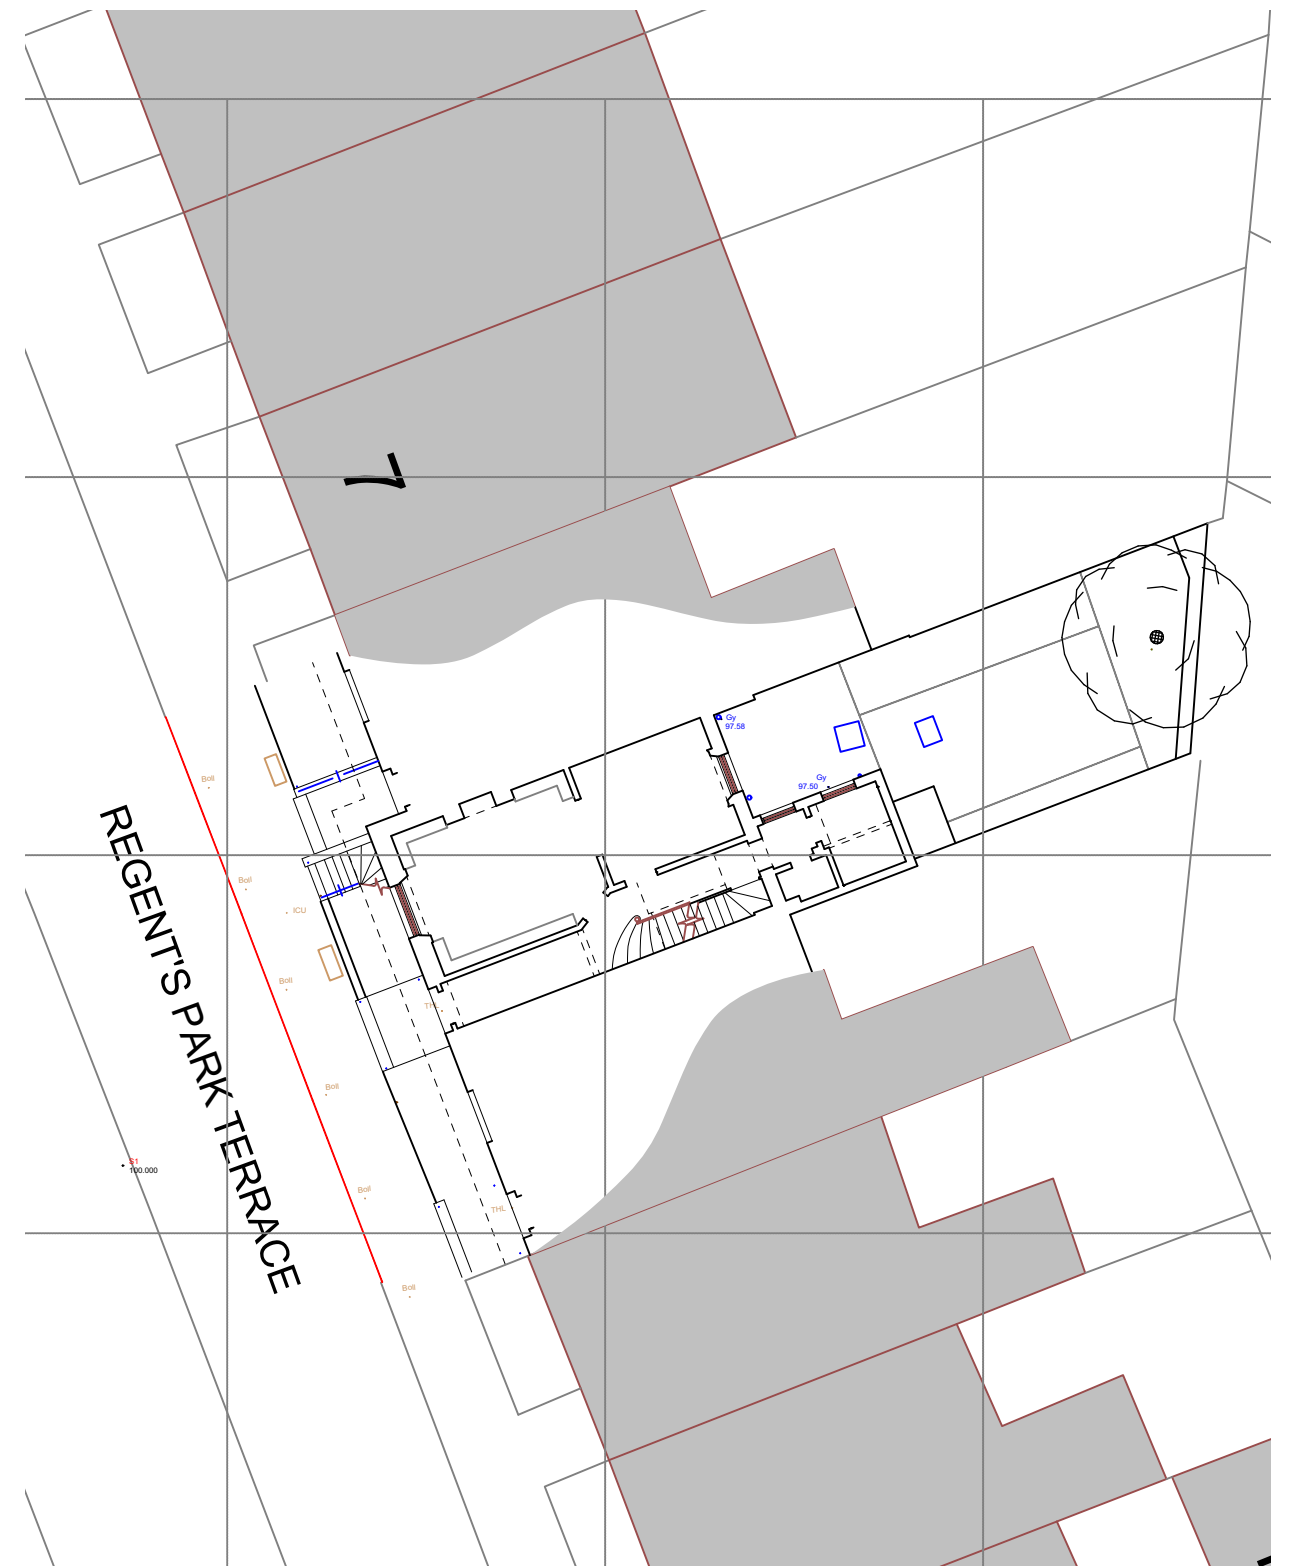

1 SITE PLAN
Scale: 1:500

2 BLOCK PLAN
Scale: 1:200

REV	DATE	DESCRIPTION	CHK	NOTES
	15/11/2020	PLANNING	JF	

RETROUVIUS
 2A Ravensworth Road | London
 NW10 5NR | +44(0)20 8960 8676
 projectenquires@retrouvius.com

5 REGENTS PARK TERRACE
 SITE PLAN
 PLANNING
 173_PL-050
 SCALE@A3