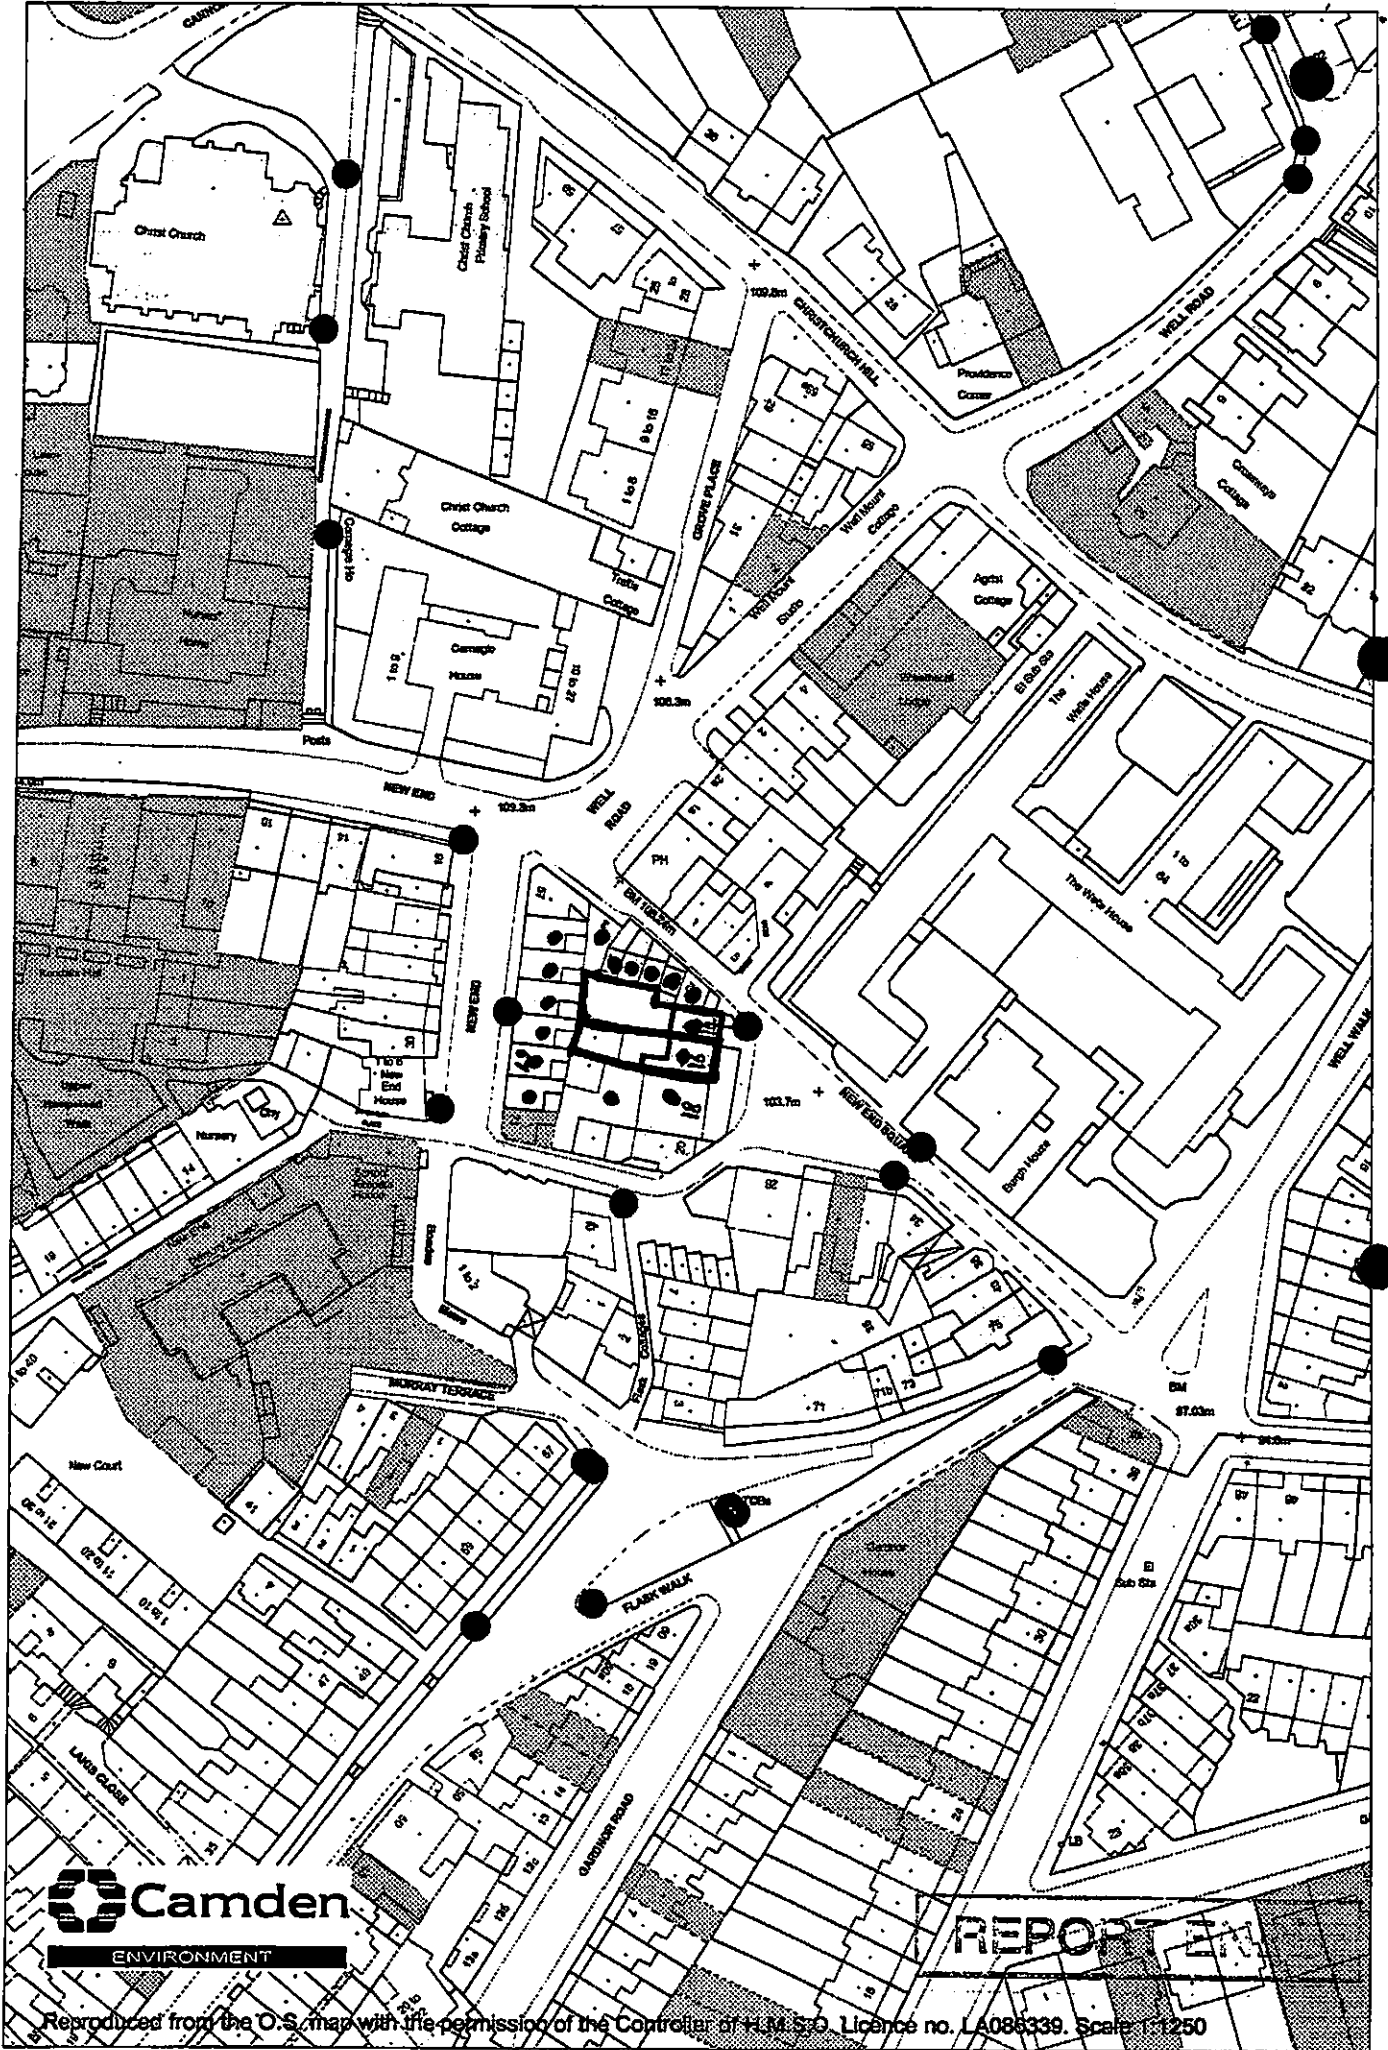

16 New End Square

PWX02152

REPORT

Reproduced from the O.S. map with the permission of the Controller of H.M.S.O. Licence no. LA086339. Scale 1:1250

16+14 New End Square

6/23

PWX02151