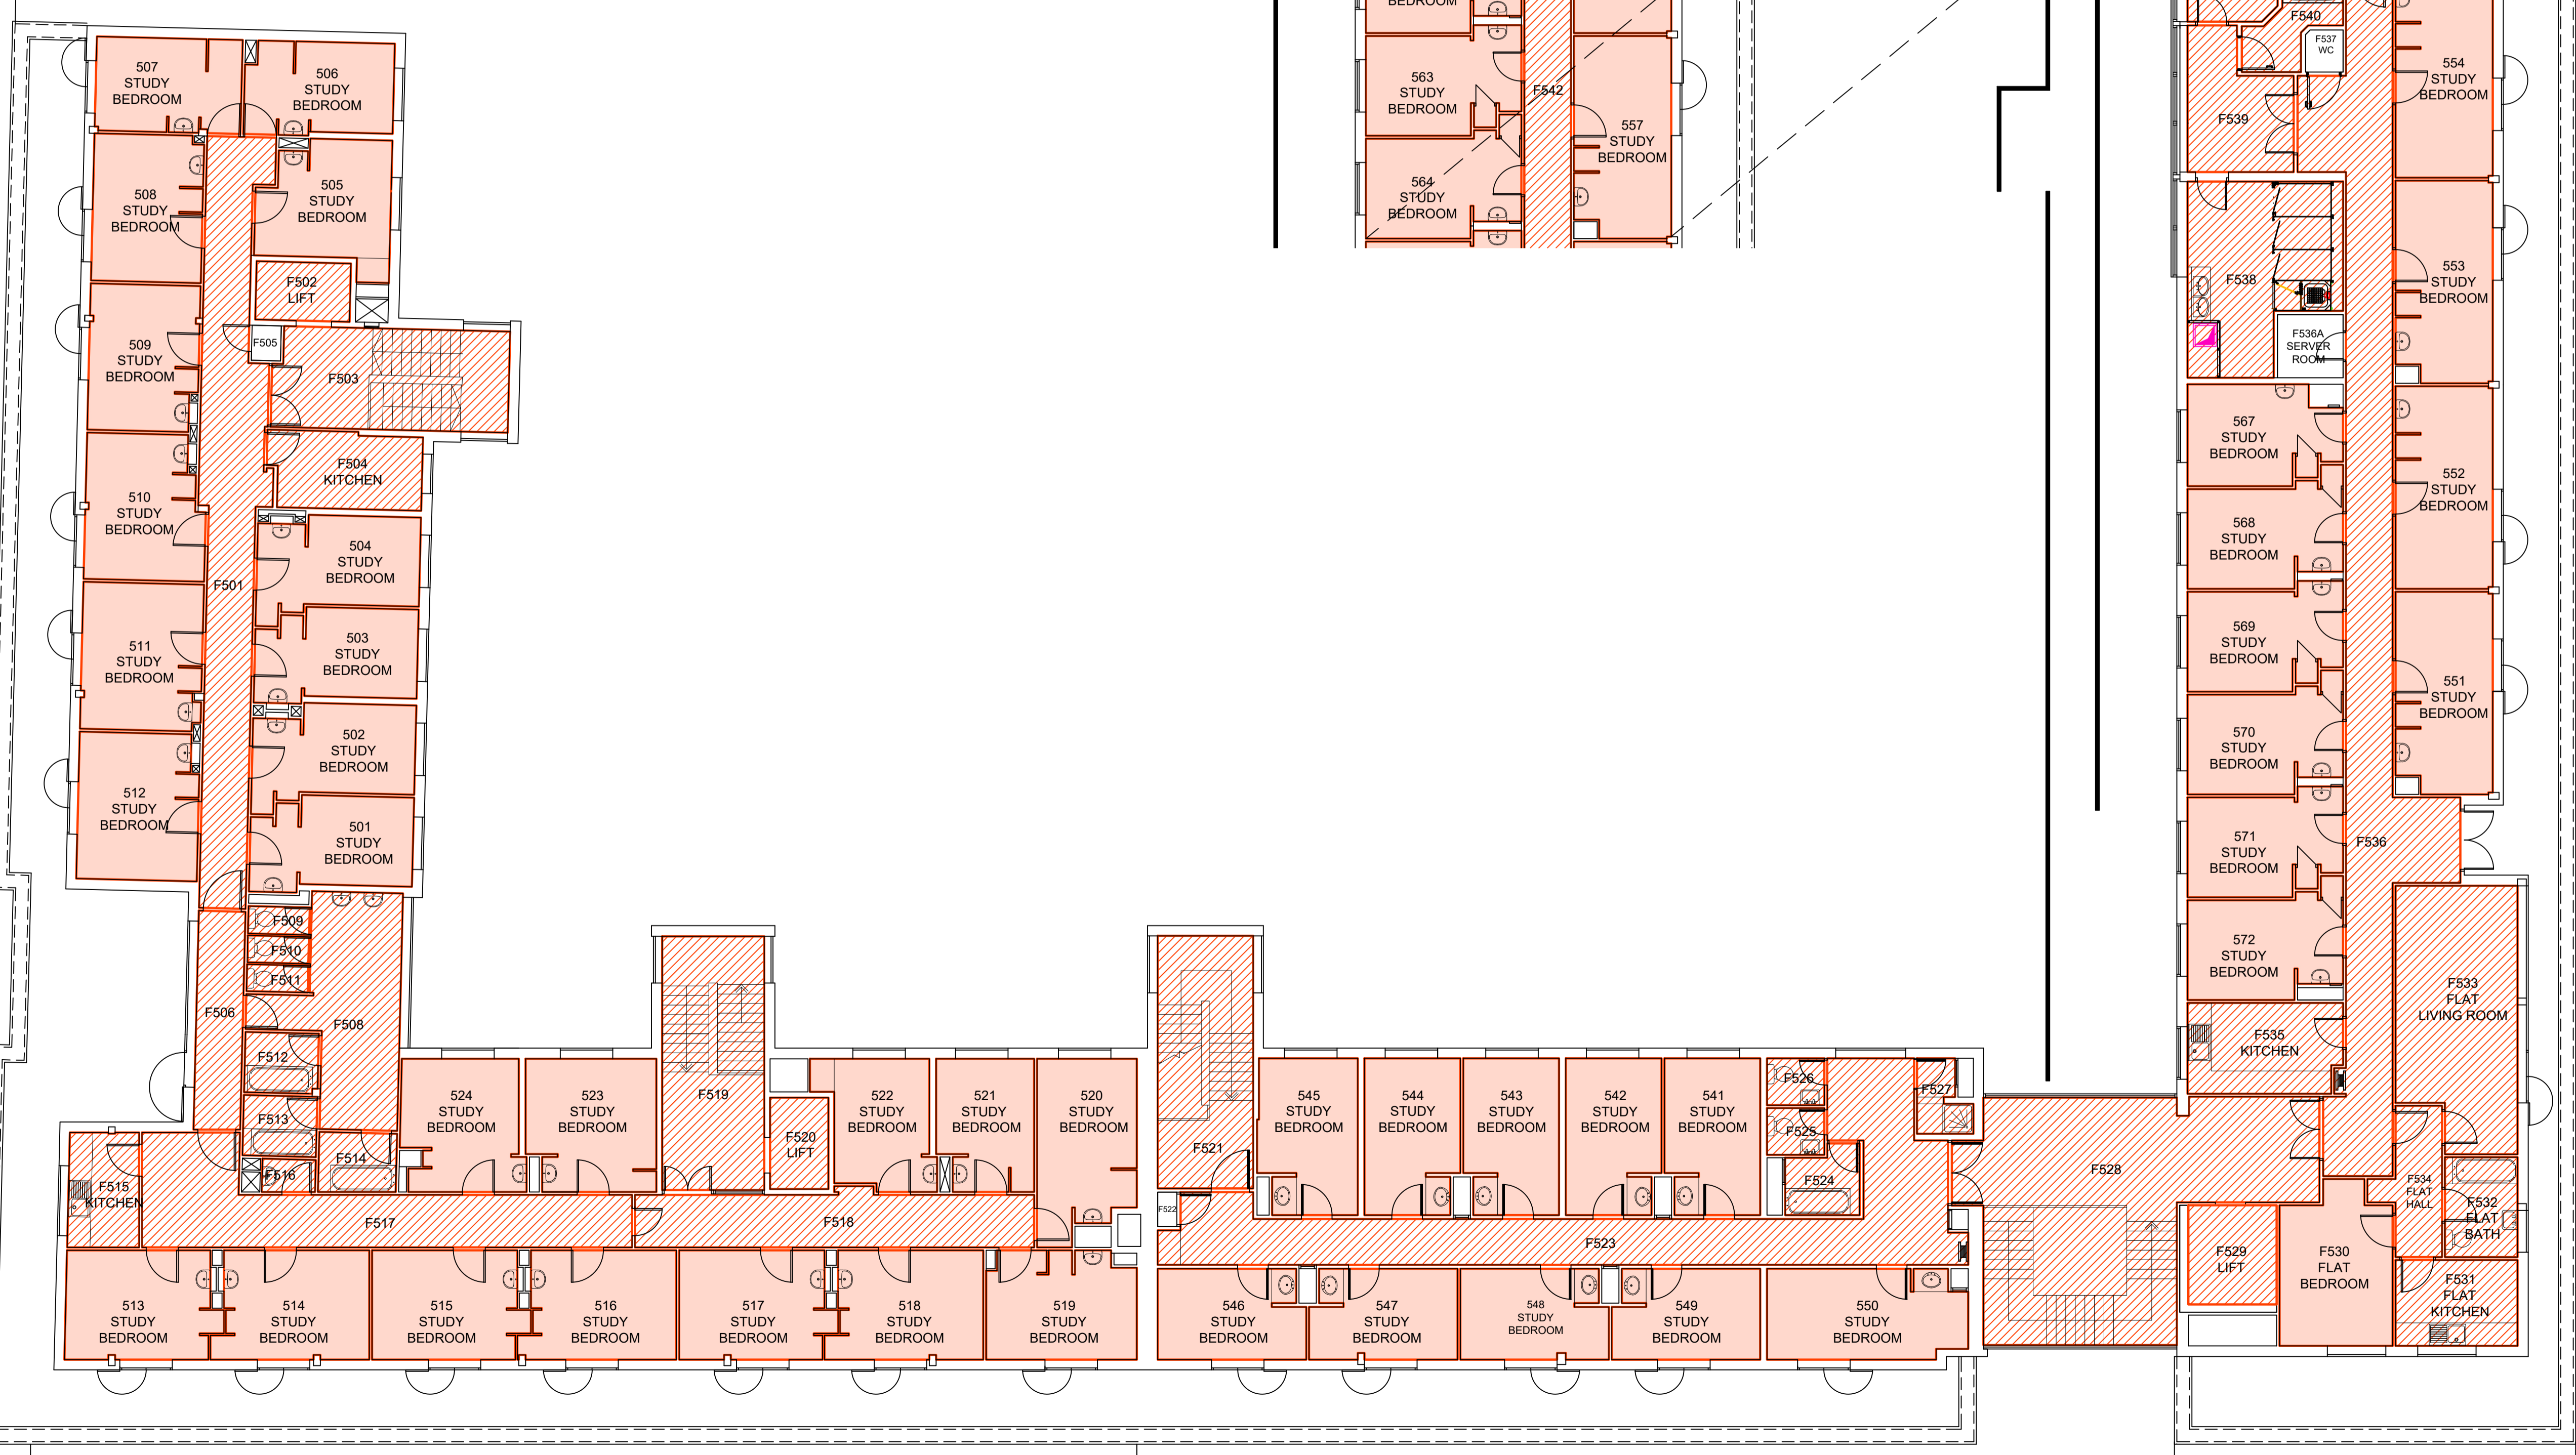

NOTES
DO NOT SCALE OFF THIS DRAWING.
ALL DIMENSIONS MUST BE CHECKED ON SITE
PRIOR TO ANY WORK BEING PUT IN HAND.
ANY DISCREPANCIES ARE TO BE BROUGHT TO
THE ATTENTION OF THE PROJECT MANAGER
IMMEDIATELY UPON DISCOVERY.

FLOOR GIA = 1192m²

EXISTING STUDENT ACCOMMODATION = 608m²

ANCILLARY SPACES = 497.6m²

TOTAL = 1105.6m²

PLANNING APPLICATION

Rev.	Date	Description

University College London
38-50, Bedford Square, London WC1H 9BT

Project Officer: Name
Tel: 020 7679 x
Fax: 020 7813 0524
Email: @ucl.ac.uk

Drawn: Name
Date:
Scale: 1:100 @ A1
PROJECT No.

Ramsay Hall
(London, Paris, New York)
20, Maple Street

Change of Use

Existing Fifth Floor Plan

DWG. NO. **055-E-05** rev

LONDON BLOCK MAPLE STREET PARIS BLOCK NEW YORK BLOCK