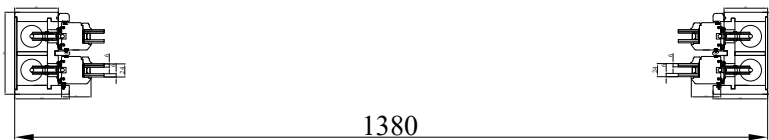

 **SASHED.COM**

Project	DEIJK	OUTSIDE VIEW	
Order	T1155	Quantity	1
ITEM	1	Technologist	PK
Profile	SS CORD&WEIGHTS 150 SD	Data	10.11.2020

**SASHED.COM**

Project	DEIJK	OUTSIDE VIEW	
Order	T1155	Quantity	1
ITEM	2	Technologist	PK
Profile	SS CORD&WEIGHTS 150 SD	Data	10.11.2020

 **SASHED.COM**

Project	DEIJK	OUTSIDE VIEW	
Order	T1155	Quantity	1
ITEM	3	Technologist	PK
Profile	SS CORD&WEIGHTS 150 SD	Data	10.11.2020