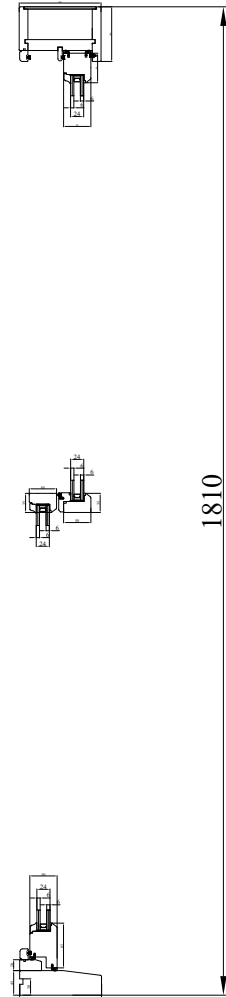

 **SASHED.COM**

Project	DEIJK	OUTSIDE VIEW	
Order	T1155	Quantity	1
ITEM	1	Technologist	PK
Profile	SS CORD&WEIGHTS 150 SD	Data	10.11.2020

**SASHED.COM**

Project	DEIJK	OUTSIDE VIEW	
Order	T1155	Quantity	1
ITEM	2	Technologist	PK
Profile	SS CORD&WEIGHTS 150 SD	Data	10.11.2020

 **SASHED.COM**

Project	DEIJK	OUTSIDE VIEW	
Order	T1155	Quantity	1
ITEM	3	Technologist	PK
Profile	SS CORD&WEIGHTS 150 SD	Data	10.11.2020