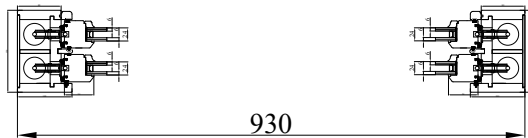

 **SASHED.COM**

Project	DEIJK	OUTSIDE VIEW	
Order	T1155	Quantity	1
ITEM	1	Technologist	PK
Profile	SS CORD&WEIGHTS 150 SD	Data	10.11.2020

**SASHED.COM**

Project	DEIJK	OUTSIDE VIEW	
Order	T1155	Quantity	1
ITEM	2	Technologist	PK
Profile	SS CORD&WEIGHTS 150 SD	Data	10.11.2020

 **SASHED.COM**

Project	DEIJK	OUTSIDE VIEW	
Order	T1155	Quantity	1
ITEM	3	Technologist	PK
Profile	SS CORD&WEIGHTS 150 SD	Data	10.11.2020