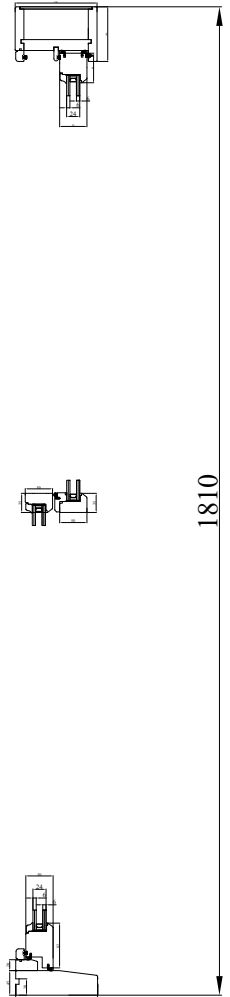

 **SASHED.COM**

Project	DEIJK	OUTSIDE VIEW	
Order	T1155	Quantity	1
ITEM	1	Technologist	PK
Profile	SS CORD&WEIGHTS 150 SD	Data	10.11.2020

**SASHED.COM**

Project	DEIJK	OUTSIDE VIEW	
Order	T1155	Quantity	1
ITEM	2	Technologist	PK
Profile	SS CORD&WEIGHTS 150 SD	Data	10.11.2020

 **SASHED.COM**

Project	DEIJK	OUTSIDE VIEW	
Order	T1155	Quantity	1
ITEM	3	Technologist	PK
Profile	SS CORD&WEIGHTS 150 SD	Data	10.11.2020