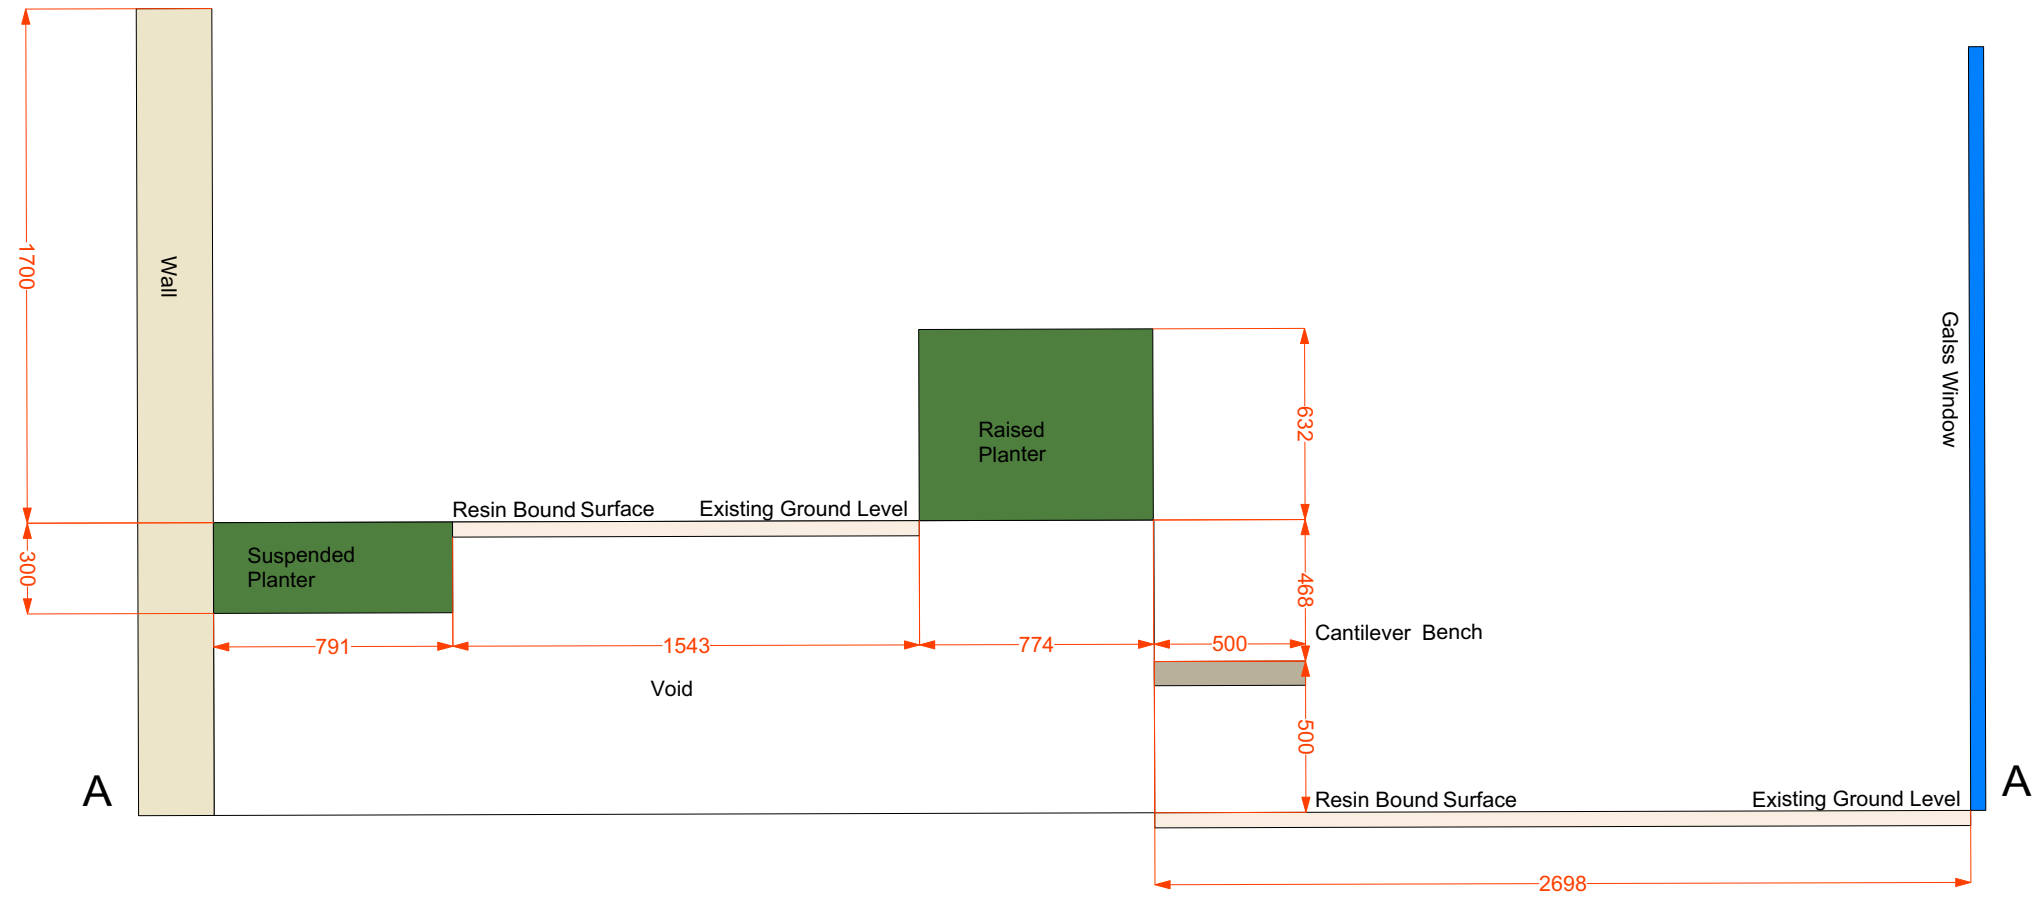

ELLERDALE ROAD - SECTION DRAWING

To be read in conjunction with:
 Layout Plan
 Setting Out Plan
 Planting Plan

Jilayne Rickards
 Contemporary Garden Design
 26 Ringwood Avenue, London N2 9NS
 T: 07801 946878
 E: Studio@jilaynerickards.com
 W: www.jilaynerickards.com

Client: Jon McElroy
 Site: 1 Ellerdale Road, Hampstead
 London NW3 6BA
 Drawing: Section Drawing
 Scale: 1:25 @ A2
 Date: 5 November 2020