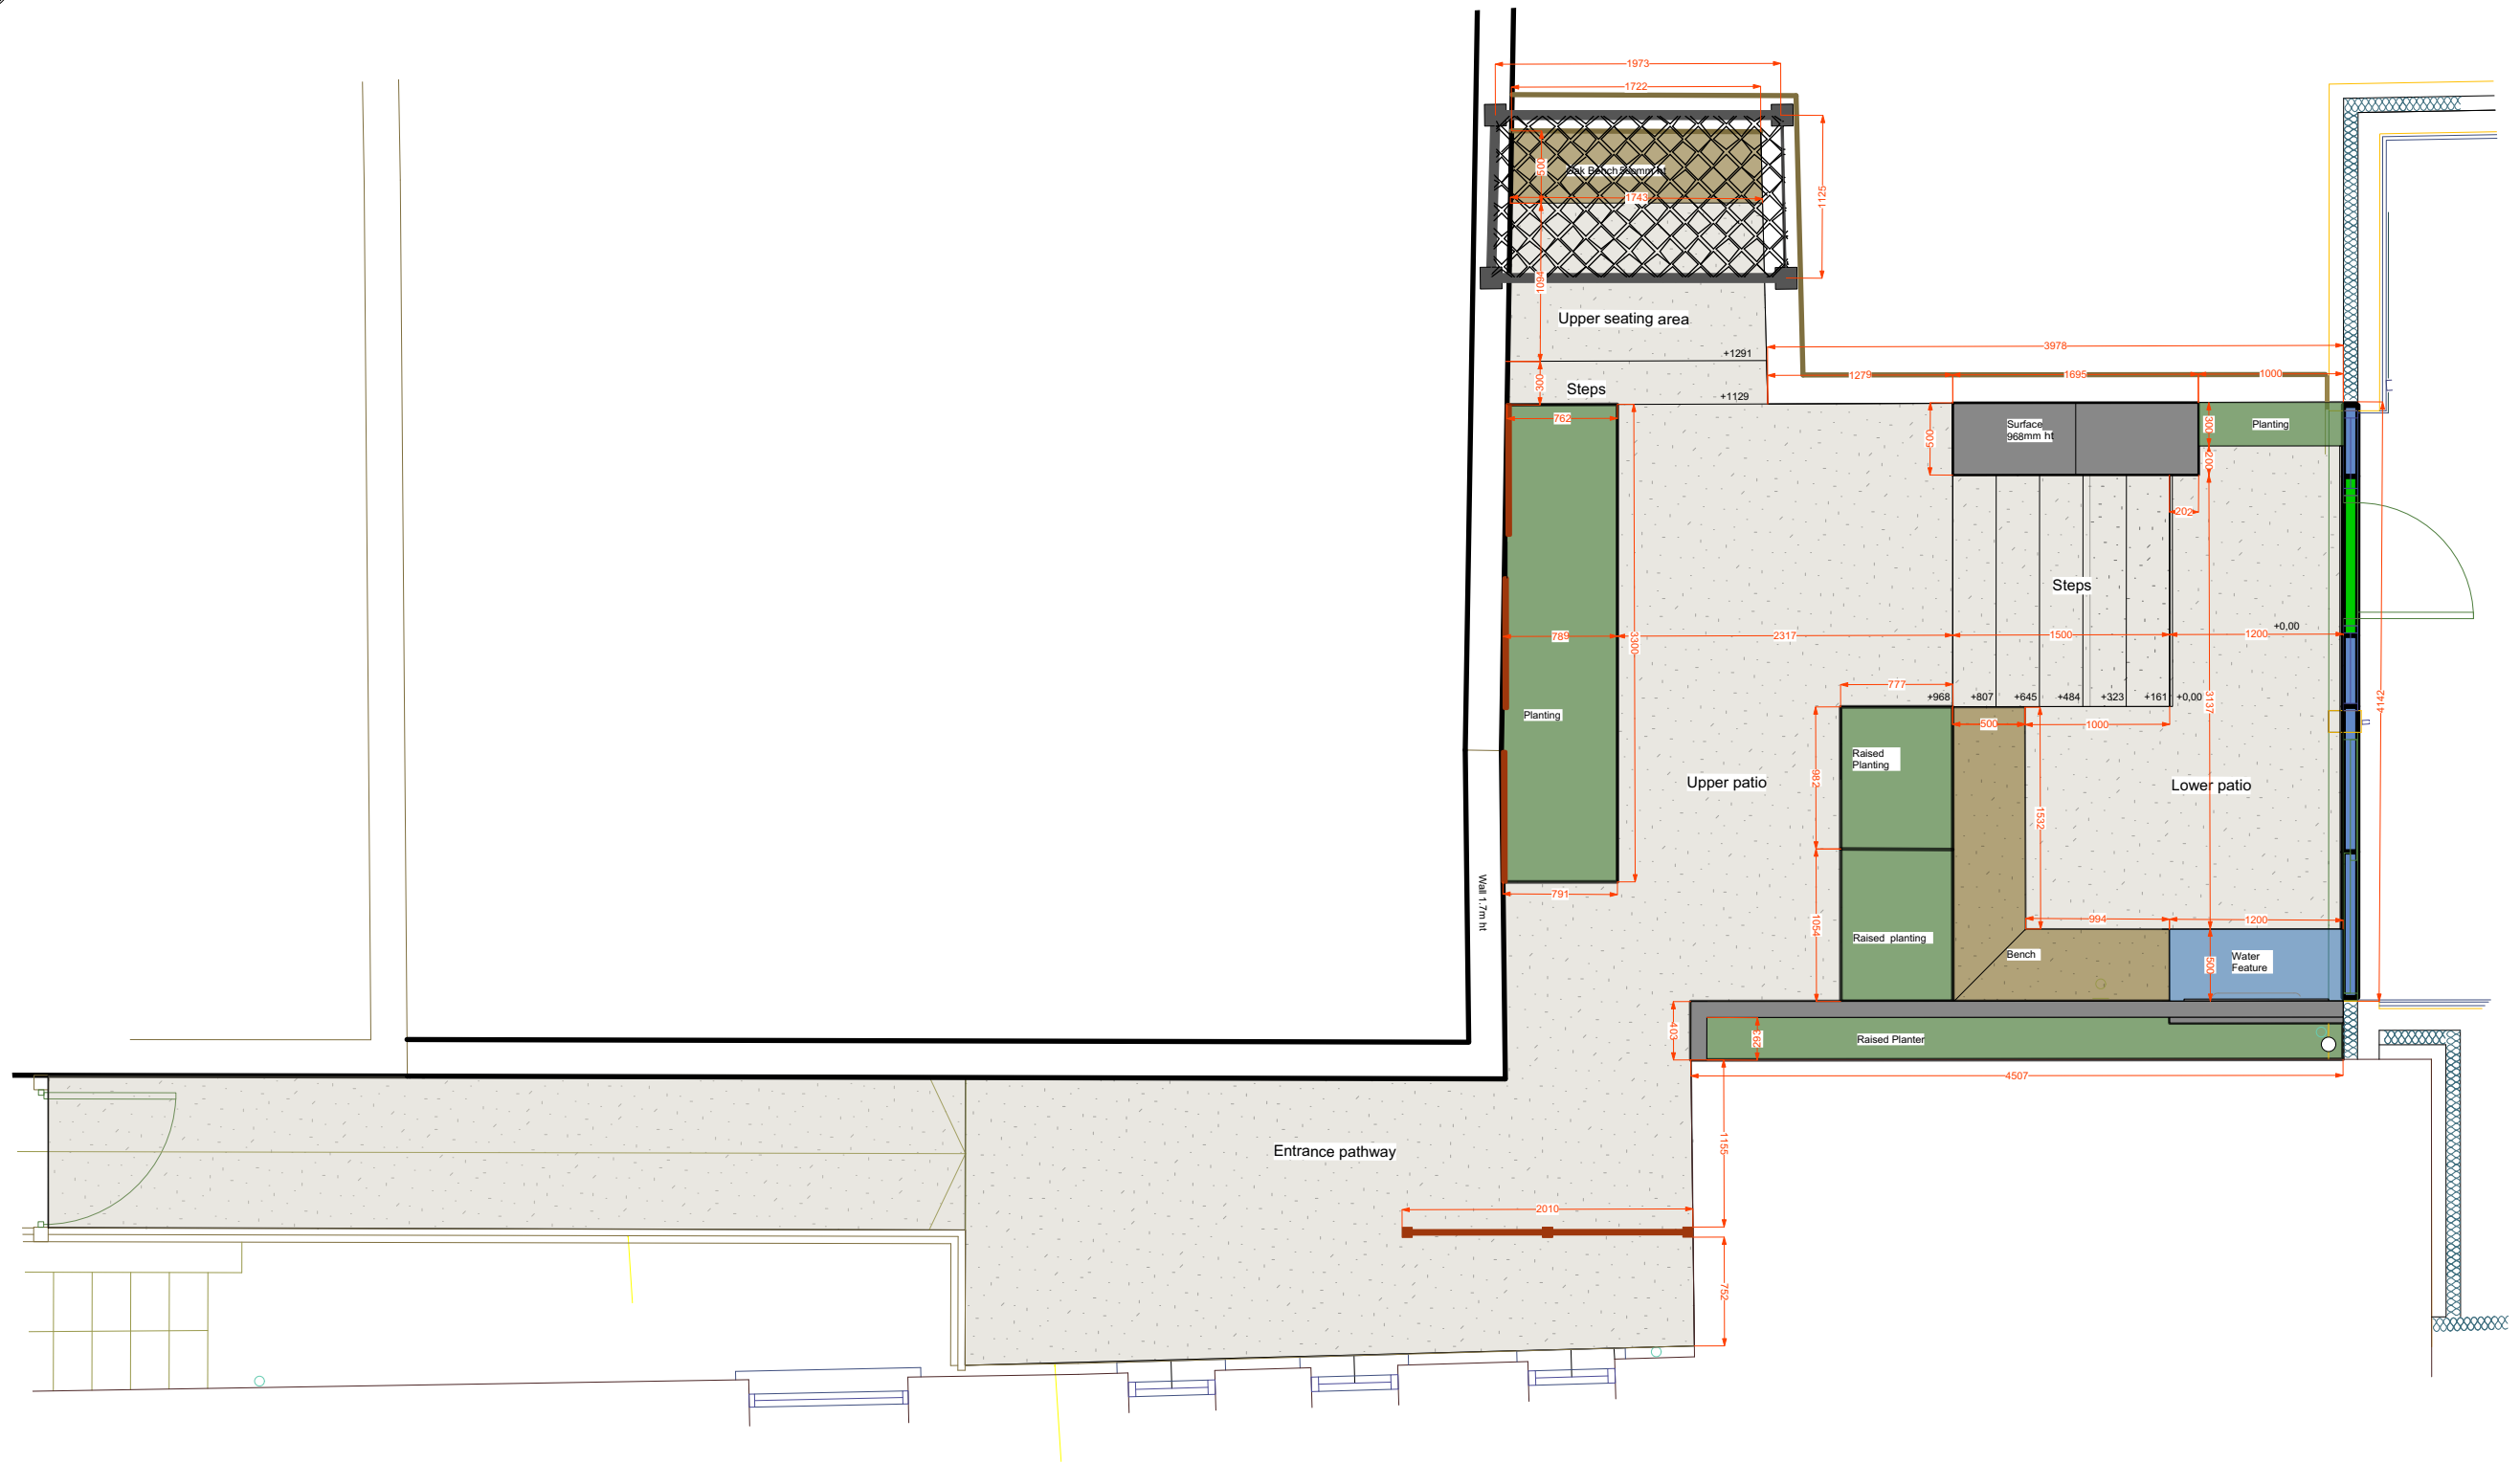

ELLERDALE ROAD - SETTING OUT PLAN

To be read in conjunction with:
 Layout Plan
 Section Drawing
 Planting Plan

Jilayne Rickards
 Contemporary Garden Design
 26 Ringwood Avenue, London N2 9NS
 T: 07801 946878
 E: Studio@jilaynerickards.com
 W: www.jilaynerickards.com

Client: Jon McElroy
 Site: 1 Ellerdale Road, Hampstead
 London NW3 6BA
 Drawing: Setting Out Plan
 Scale: 1:50 @ A2
 Date: 5 November 2020