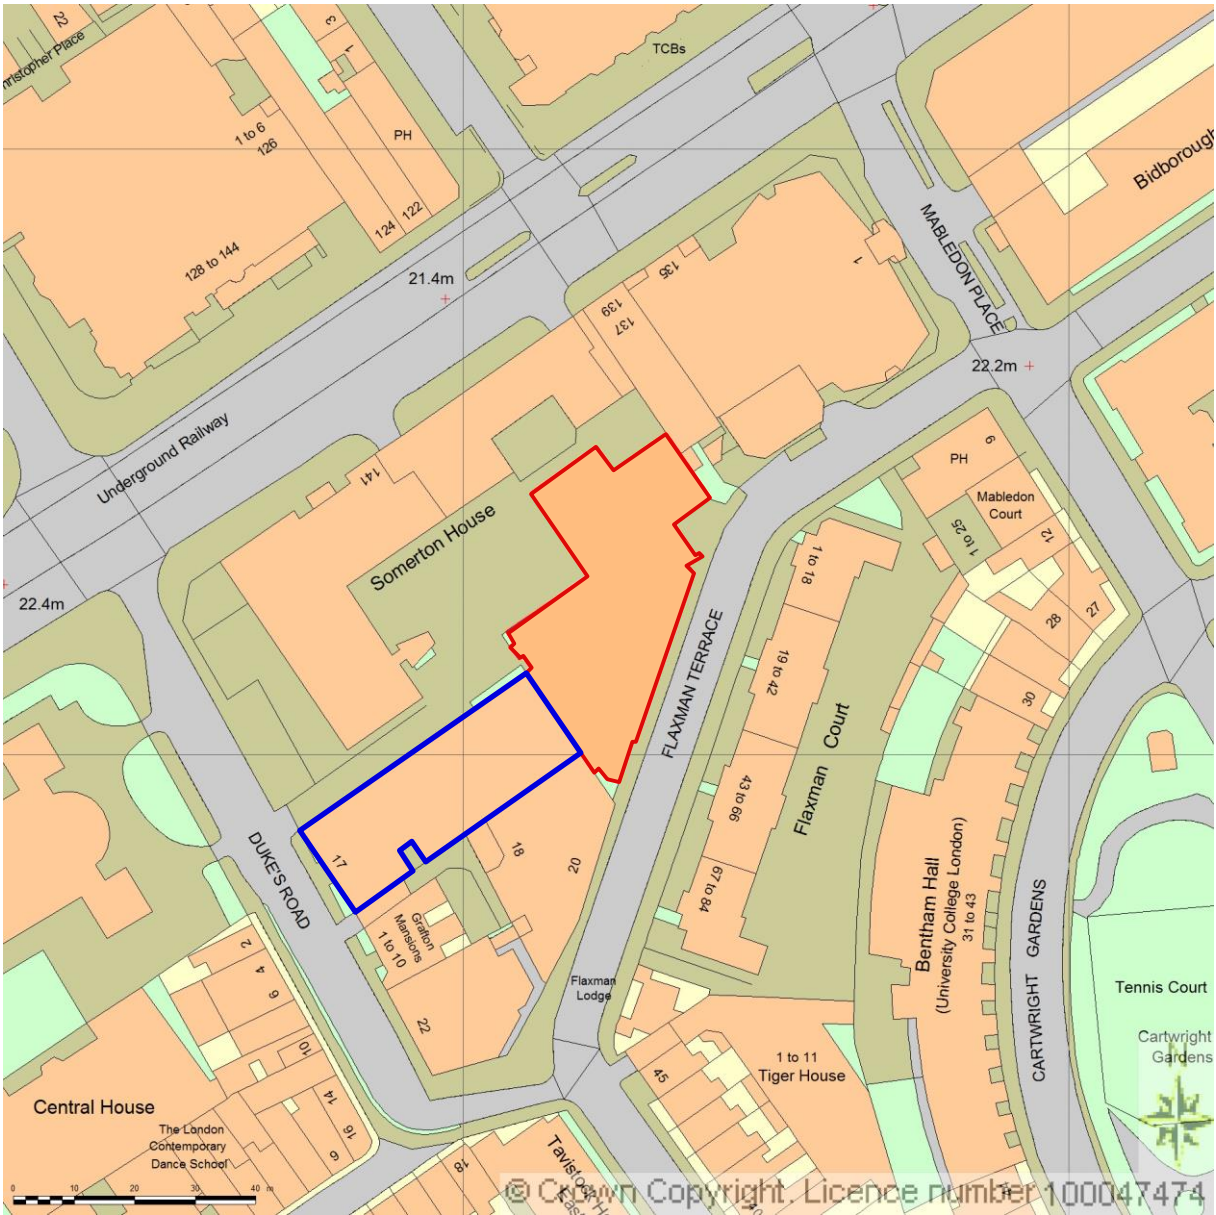

**SITE LOCATION PLAN**  
**AREA 4 HA**  
**SCALE 1:1250**  
**CENTRE COORDINATES: 529924, 182624**

Supplied by Streetwise Maps Ltd  
[www.streetwise.net](http://www.streetwise.net)  
Licence No: 100047474  
21/09/2020 10:13:54