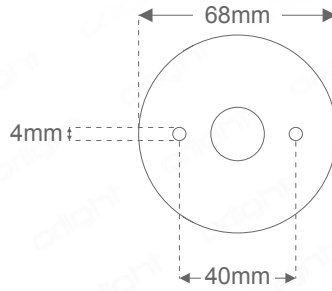

ECLIPSE-UD-BL - Up & Down Wall Light

Dimensions

Description

The Eclipse Range is a collection of wall and ceiling lights compatible with Max. 3W GU10 lamp. Constructed from Aluminium and finished to RAL9005 Matt Black. With an IP54 rating, they are ideal for residential, studio and office environments.

Fixing Details

Standards

Specifications

Suggested Light Source	Max. 3W GU10 Lamp
Power Consumption	Max. 3W
Voltage	Max. 240V
IP Rating	IP54
Installation Info	Surface Mounted
Weight	475g
Finish	Aluminium - Matt Black - (RAL9005)