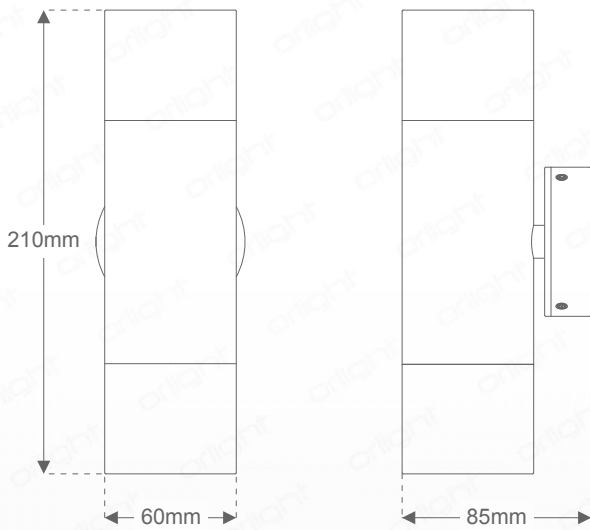

ECLIPSE-UD-BL - Up & Down Wall Light

Dimensions

Description

The Eclipse Range is a collection of wall and ceiling lights compatible with Max. 3W GU10 lamp. Constructed from Aluminium and finished to RAL9005 Matt Black. With an IP54 rating, they are ideal for residential, studio and office environments.

Fixing Details

Standards

Specifications

Suggested Light Source	Max. 3W GU10 Lamp
Power Consumption	Max. 3W
Voltage	Max. 240V
IP Rating	IP54
Installation Info	Surface Mounted
Weight	475g
Finish	Aluminium - Matt Black - (RAL9005)

Product Coding: Example: ECLIPSE-UD-BL

CODE	DISTRIBUTION	FINISH
ECLIPSE	UD - (UP & DOWN)	BL - (BLACK - RAL9005)