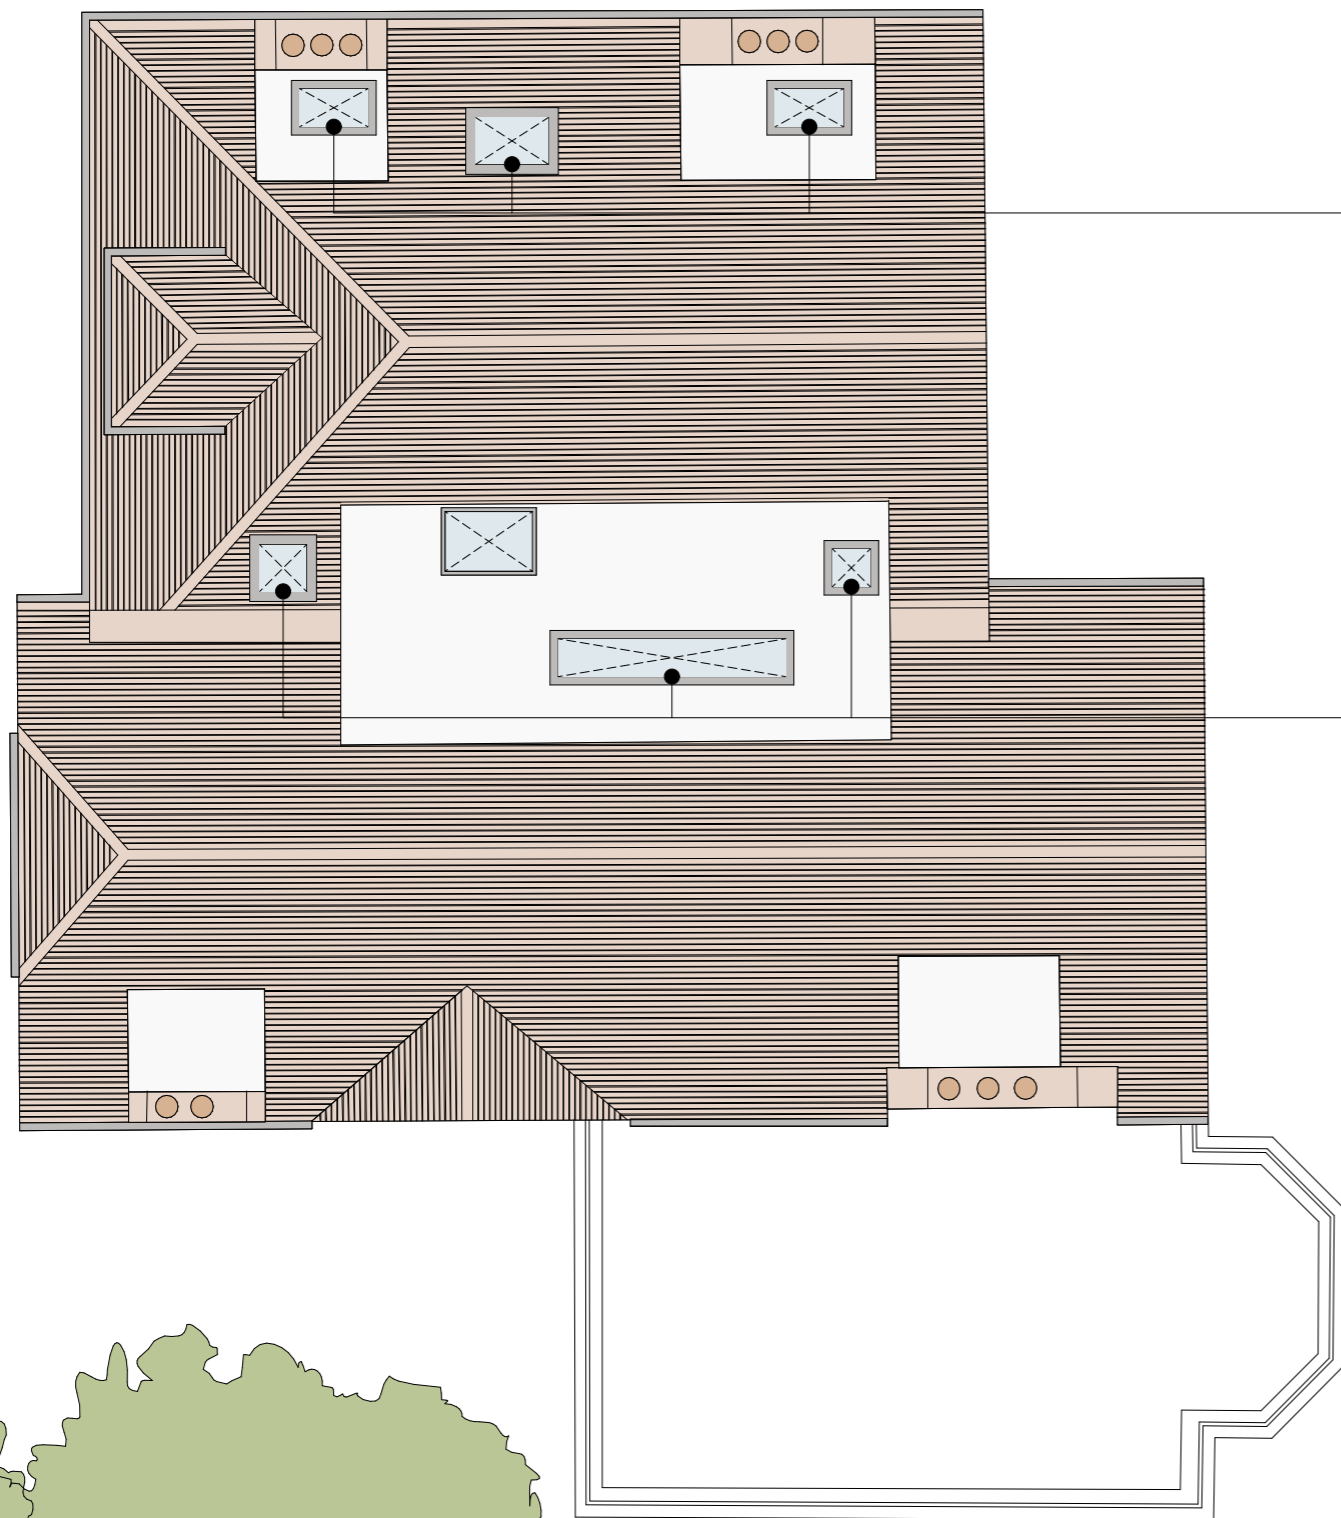


Revision	Date	Description	Drawn	Check
C	28/09/2020	Proposed roof plan	GB	GB
B	11/05/2020	Proposed roof plan	GB	GB

PINZAUER

WWW.PINZAUER.COM

Project **2 Maresfield Gardens** Project number **0052**

Client **2 Maresfield Limited**

Drawing name **Proposed roof plan** Drawing number **0052_106**

Date	11/05/2020	Revision	
Scale / Format	1:100 at A3	Drawn / Checked	GB / GB
Drawn / Checked	GB / GB	Approved	GB
CAD Reference	001_PL_Planning_R03.pln		