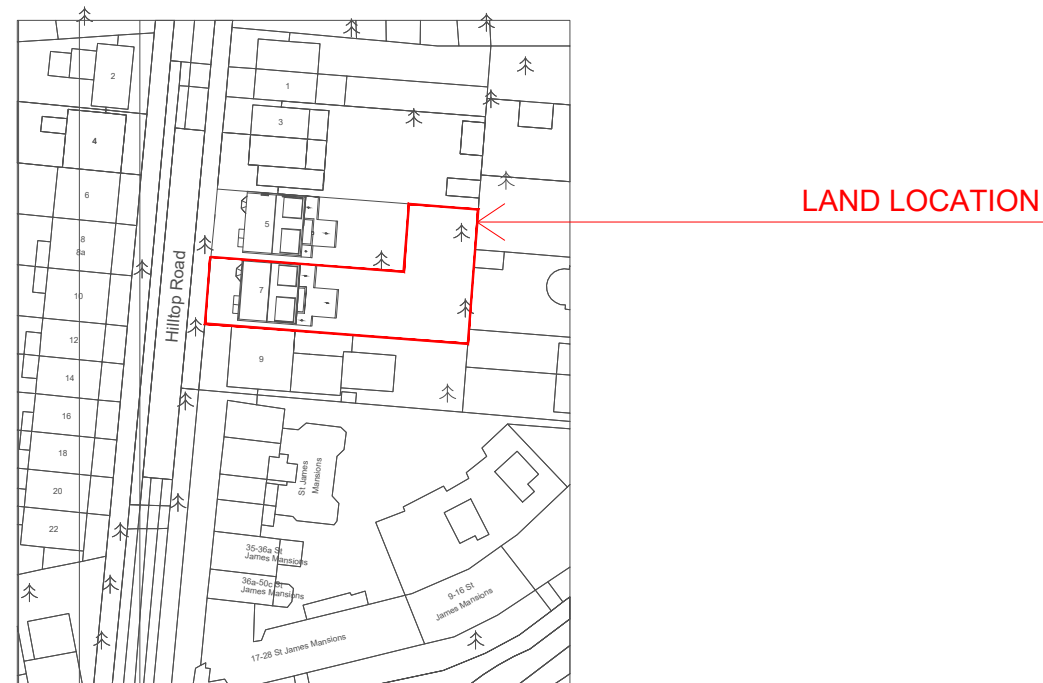

OS MAP 1:1250 SCALE

Do not scale this drawing. All drawings are to be read in conjunction with a Measured Survey. Any discrepancies between these documents shall be brought to the attention of the architect. Drawings as instruments of service remain the property of architect and are protected under common law copyright provisions.

|   |                  |
|---|------------------|
| Project title: Creation of a porch to the front elevation at 7 Hilltop Road, London NW6 2QA |                  |
| Drawing title: Land Location  |                  |
| Client: Mr Patel  | Scale: 1:100 @A3 |
| Dwg no: CLD_039_01_A  | Date: 11/2020    |