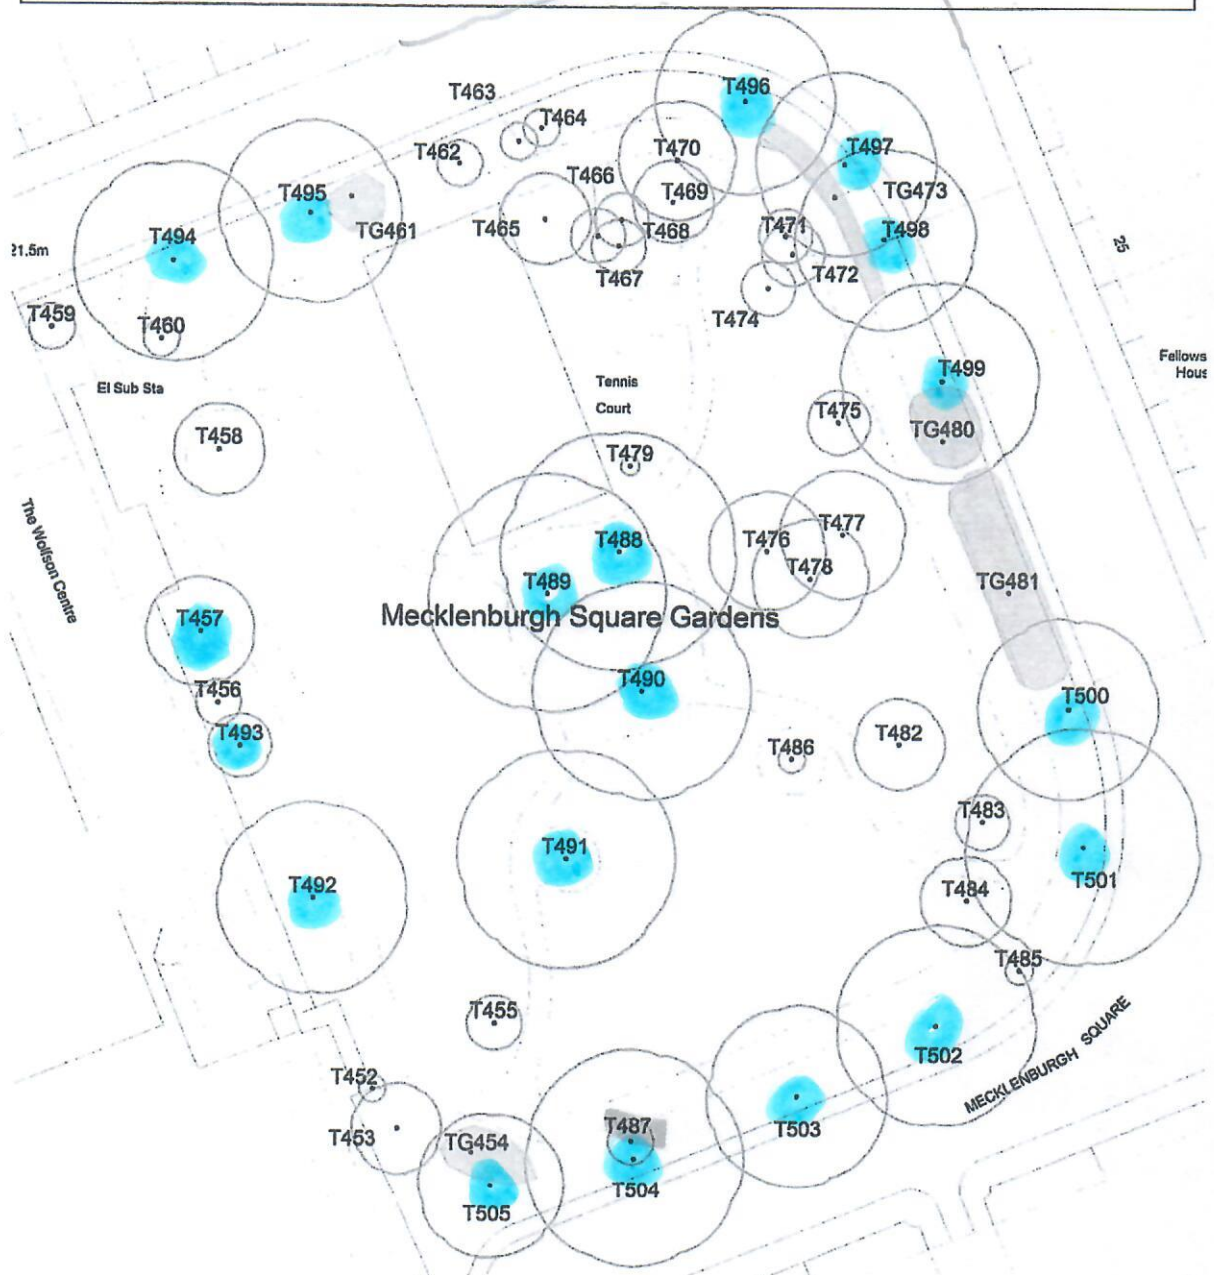

SITE PLAN – Mecklenburgh Square.

Ordnance Survey (c) Crown Copyright 2015. All rights reserved. Licence number 10002

Drawn: JM	Not to scale
	JM/150364R/sh