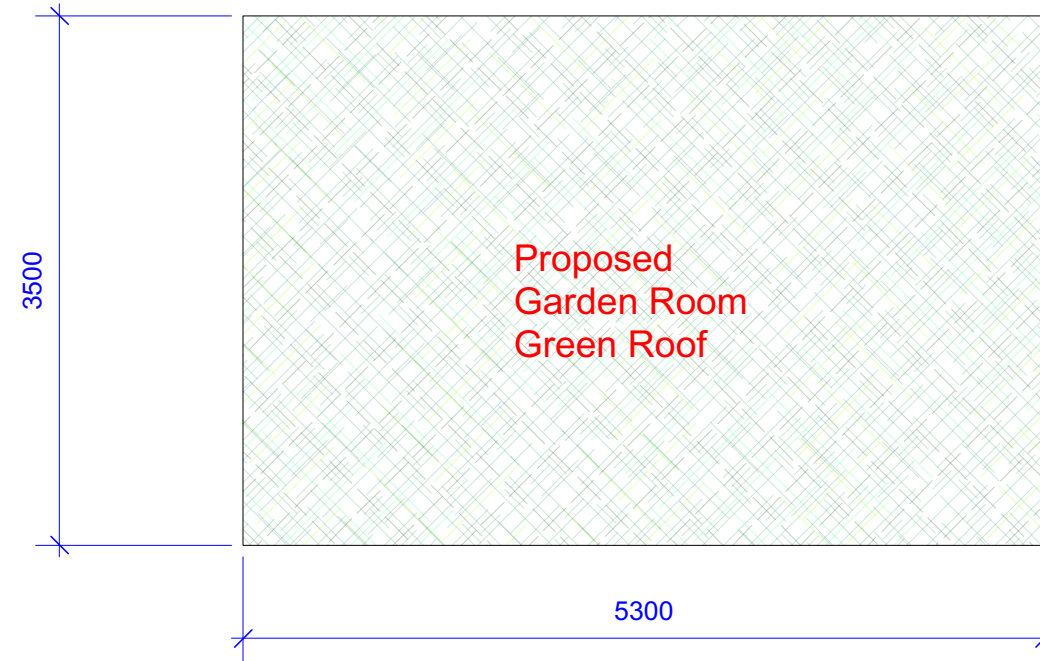

1 Proposed Garden Room Site Plan
Scale: 1:100

2 Proposed Garden Room Floor Plan
Scale: 1:50

3 Proposed Garden Room Roof Plan
Scale: 1:50

Title Nicky Goldie - Proposed Garden Room Plans	
Drawing Number P45-01	Scale A3@ as indicated
Drawn By London Garden Rooms	