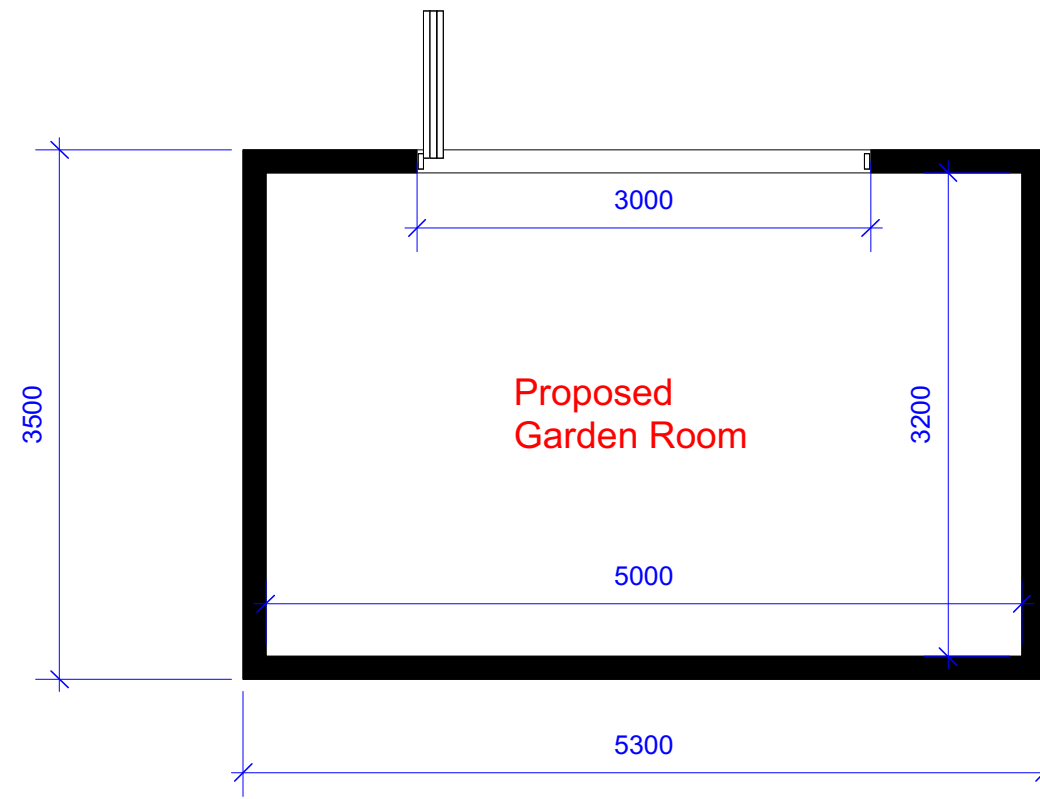

1 Proposed Garden Room Site Plan
Scale: 1:100

2 Proposed Garden Room Floor Plan
Scale: 1:50

3 Proposed Garden Room Roof Plan
Scale: 1:50

Title Nicky Goldie - Proposed Garden Room Plans	
Drawing Number P45-01	Scale A3@ as indicated
Drawn By London Garden Rooms	