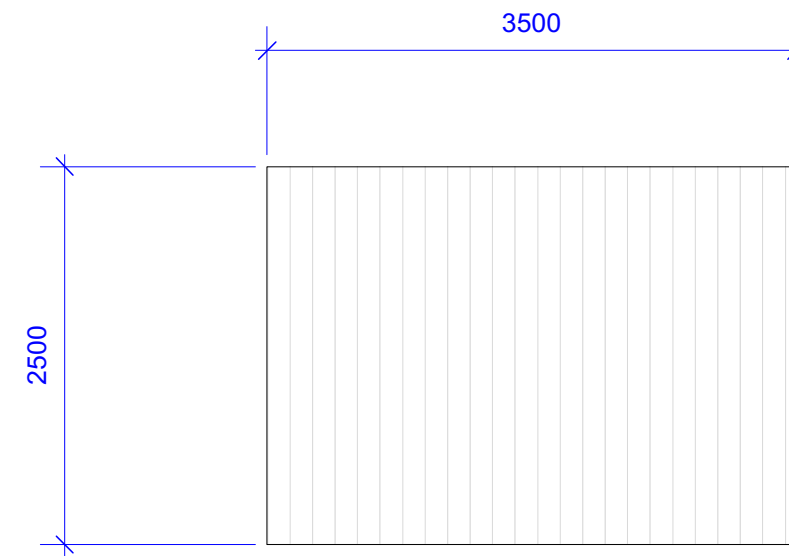

1 Proposed Front Elevation
Scale: 1:50

3 Proposed Left Hand Side Elevation
Scale: 1:50

2 Proposed Rear Elevation
Scale: 1:50

4 Proposed Right Hand Side
Scale: 1:50

Title Nicky Goldie - Proposed Garden Room Elevations	
Drawing Number P45-02	Scale A3@ 1:50
Drawn By London Garden Rooms	