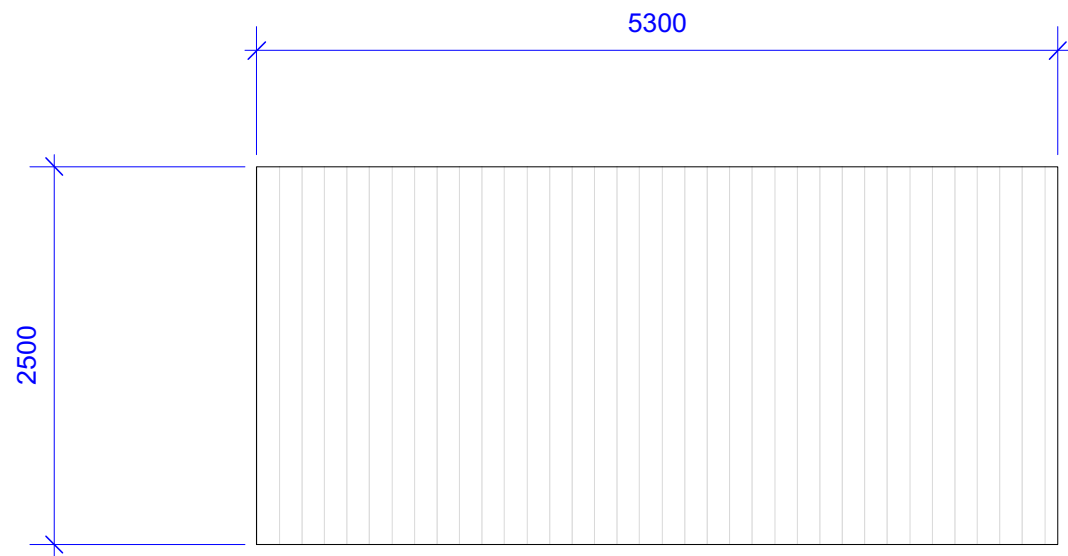

1 Proposed Front Elevation
Scale: 1:50

3 Proposed Left Hand Side Elevation
Scale: 1:50

2 Proposed Rear Elevation
Scale: 1:50

4 Proposed Right Hand Side
Scale: 1:50

Title Nicky Goldie - Proposed Garden Room Elevations	
Drawing Number P45-02	Scale A3@ 1:50
Drawn By London Garden Rooms	