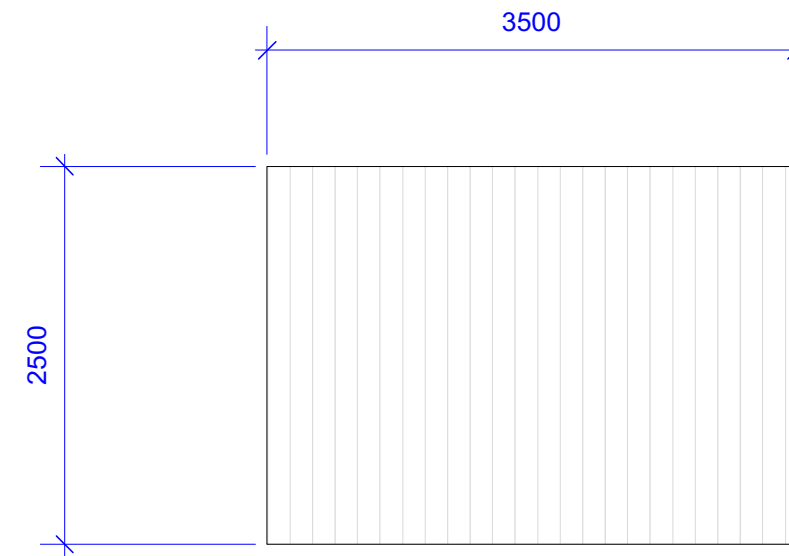

1 Proposed Front Elevation
Scale: 1:50

3 Proposed Left Hand Side Elevation
Scale: 1:50

2 Proposed Rear Elevation
Scale: 1:50

4 Proposed Right Hand Side
Scale: 1:50

Title Nicky Goldie - Proposed Garden Room Elevations	
Drawing Number P45-02	Scale A3@ 1:50
Drawn By London Garden Rooms	