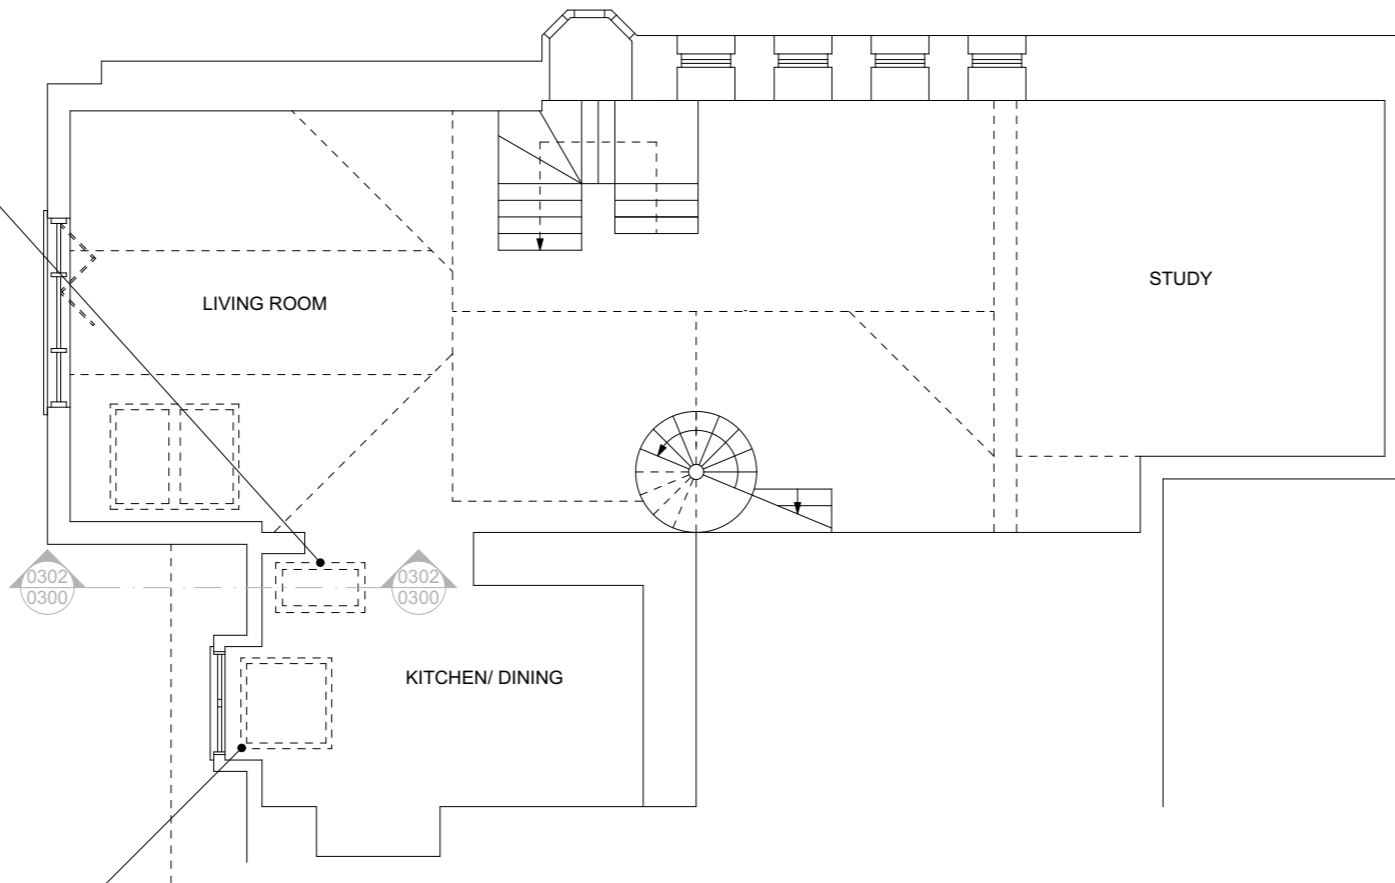

NEW CONSERVATION ROOF LIGHT WITH BLACK POWDER COAT FINISH (VELUX FK06)

NEW DORMER ROOF LIGHT WITH BLACK POWDER COAT FINISH

0302  
0300

0302  
0300

1 SECOND FLOOR  
1:100

NOTES:

This document and its design content is copyright ©. It shall be read in conjunction with all other associated project information including models, specifications, schedules and related consultants documents. Do not scale from documents. All dimensions to be checked on site. Immediately report any discrepancies, errors or omissions on this document to the Originator. If in doubt ASK.

DRAWING NAME: **SECOND FLOOR PLAN**

DRAWING SERIES: **0000-0199 PLANNING PLANS**

CDA REF: 000 SCALE(S): 1:100 ORIGINAL PAPER SIZE: A3

REVISION: **04** REVISION DESCRIPTION: **FOR PLANNING**

PROJECT	ORIGINATOR	VOLUME	LEVEL	TYPE	ROLE	CLASS	NUMBER
000	- CDA	- A	- 02	- DR	- A	- 05	- 0100