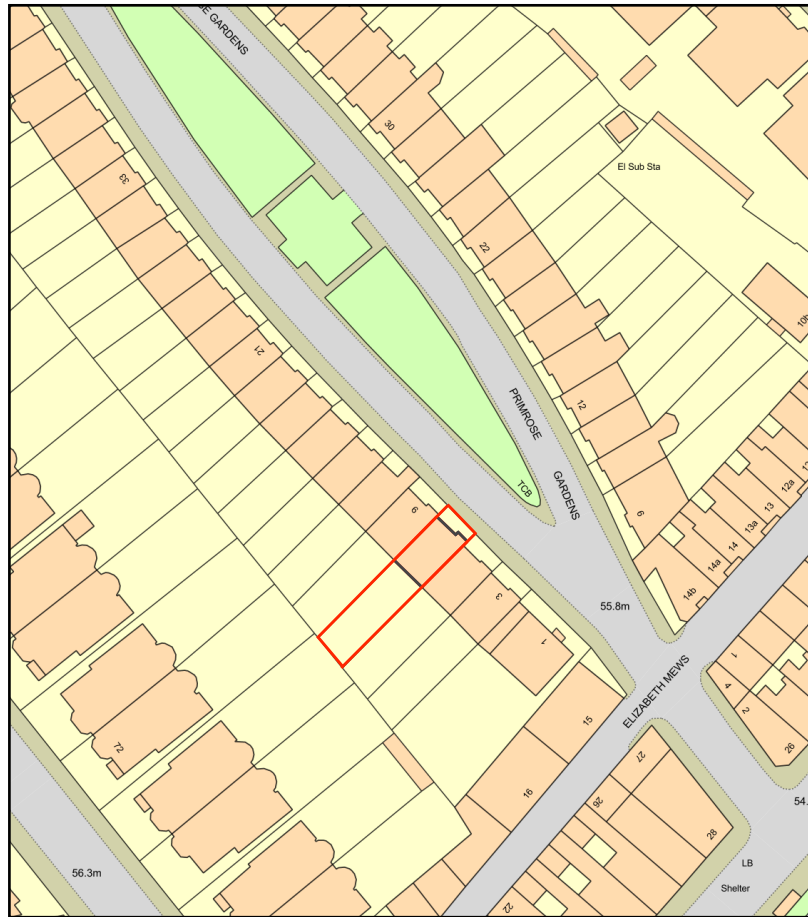

7 Primrose Gardens Location Plan

Plan Produced for: Oliver Hailzl
Date Produced: 18 Sep 2020
Plan Reference Number: TQRQM20262214758366
Scale: 1:1250 @ A4