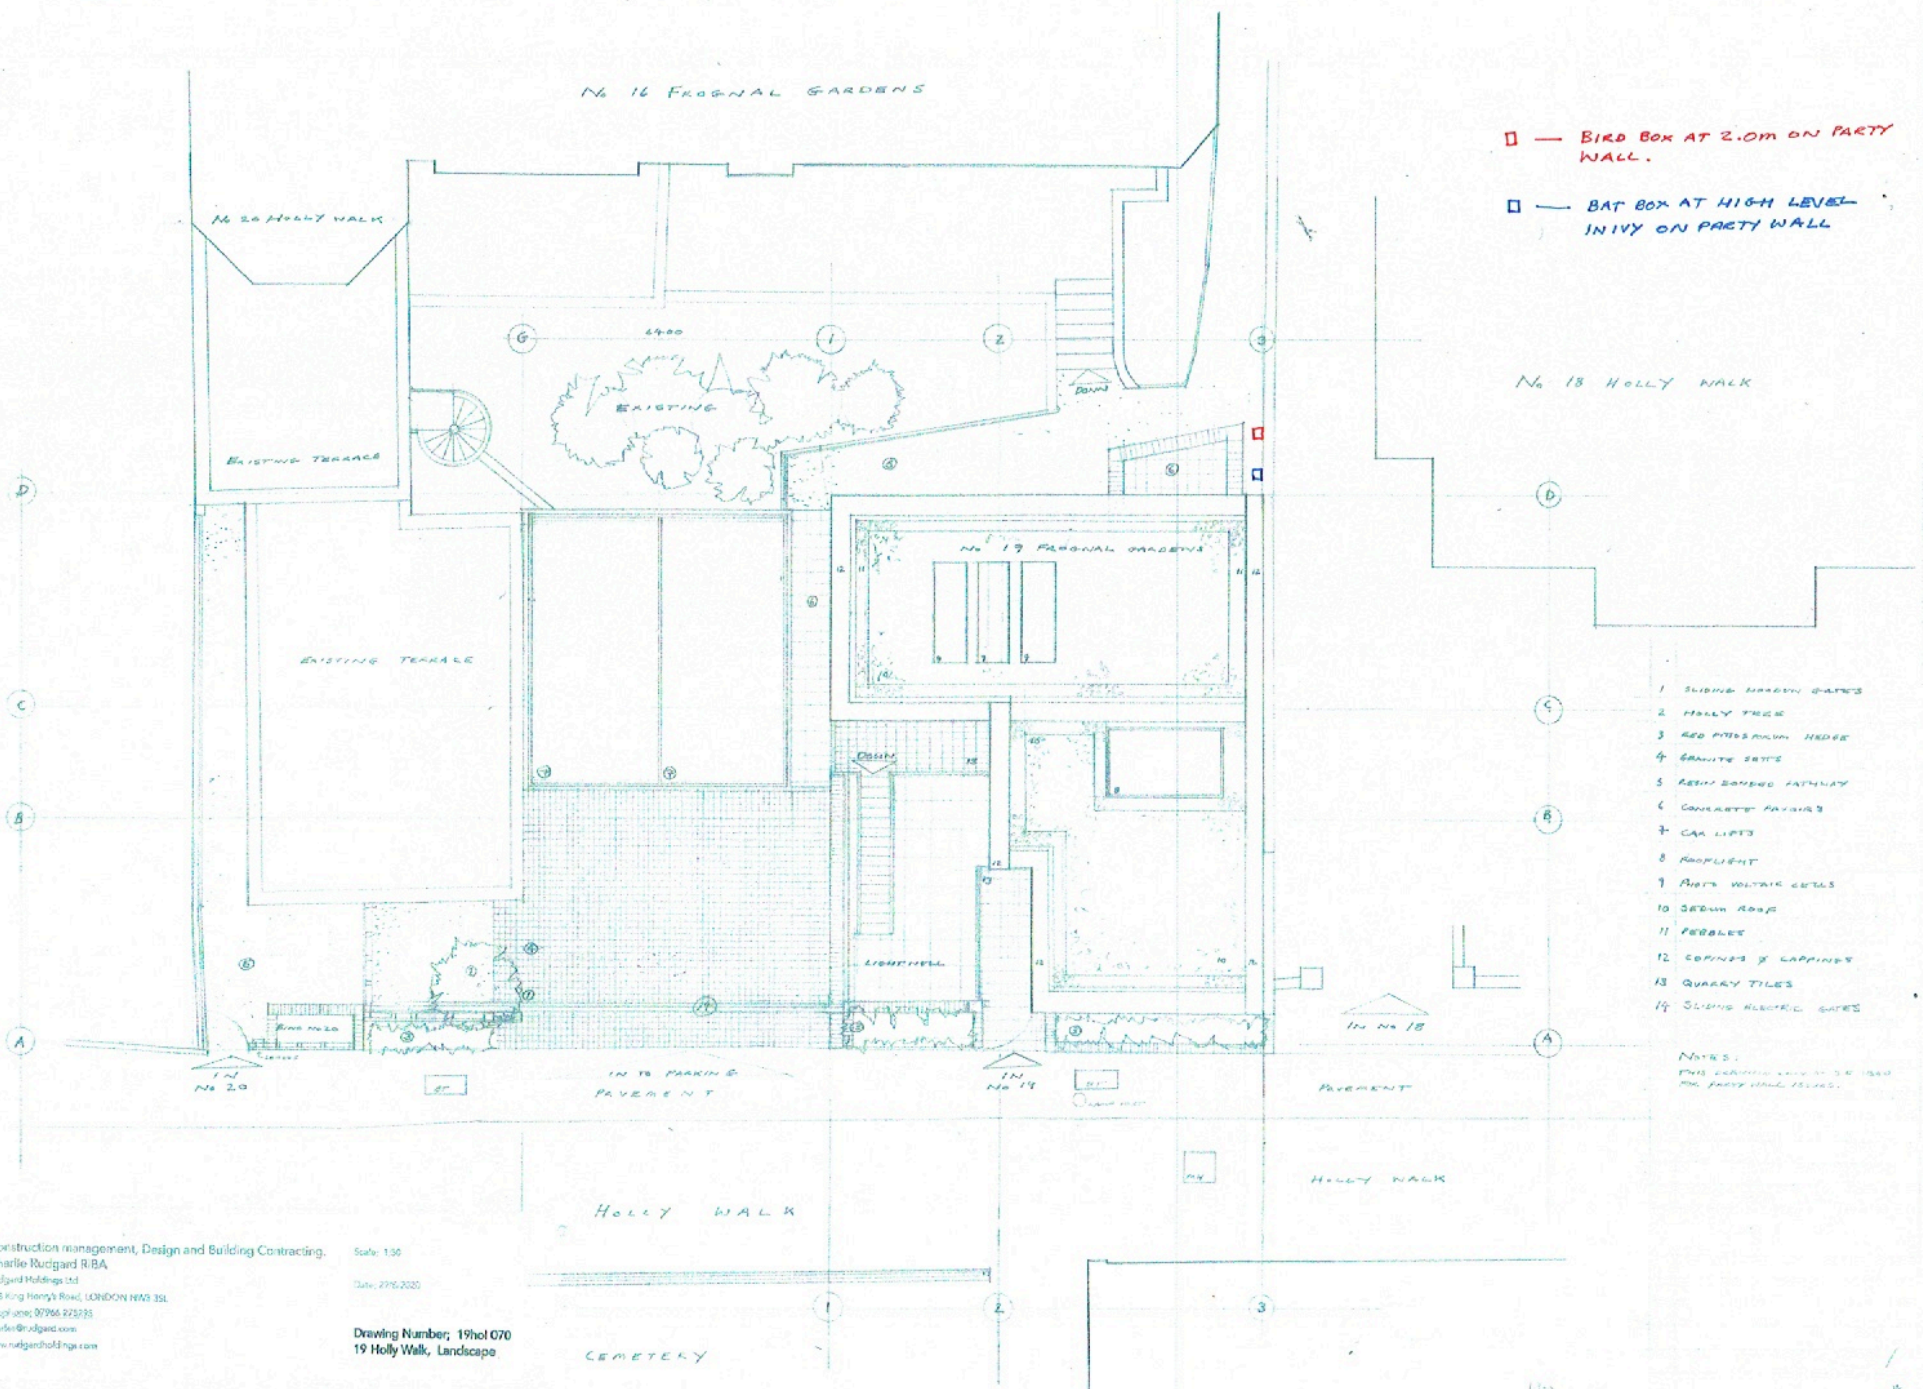

No 16 FROGNAL GARDENS

□ — BIRD BOX AT 2.0m ON PARTY WALL.

□ — BAT BOX AT HIGH LEVEL IN IVY ON PARTY WALL

No 18 HOLLY WALK

- 1 SLIDING WOODEN GATES
- 2 HOLLY TREE
- 3 RED PINEBARK HEDGE
- 4 GRANITE SETTS
- 5 REIN FORCED PATHWAY
- 6 CONCRETE PATHWAYS
- 7 CAR LIFTS
- 8 ROOPLIGHT
- 9 BIRD WALKING SETS
- 10 SERRIN EDGE
- 11 PEBBLES
- 12 COPINGS & LAPPING
- 13 QUARRY TILES
- 14 SLIDING ALUMINUM GATES

Scale: 1:50  
Date: 27/6/2020

Drawing Number: 19hol 070  
19 Holly Walk, Landscape

HOLLY WALK

CEMETERY