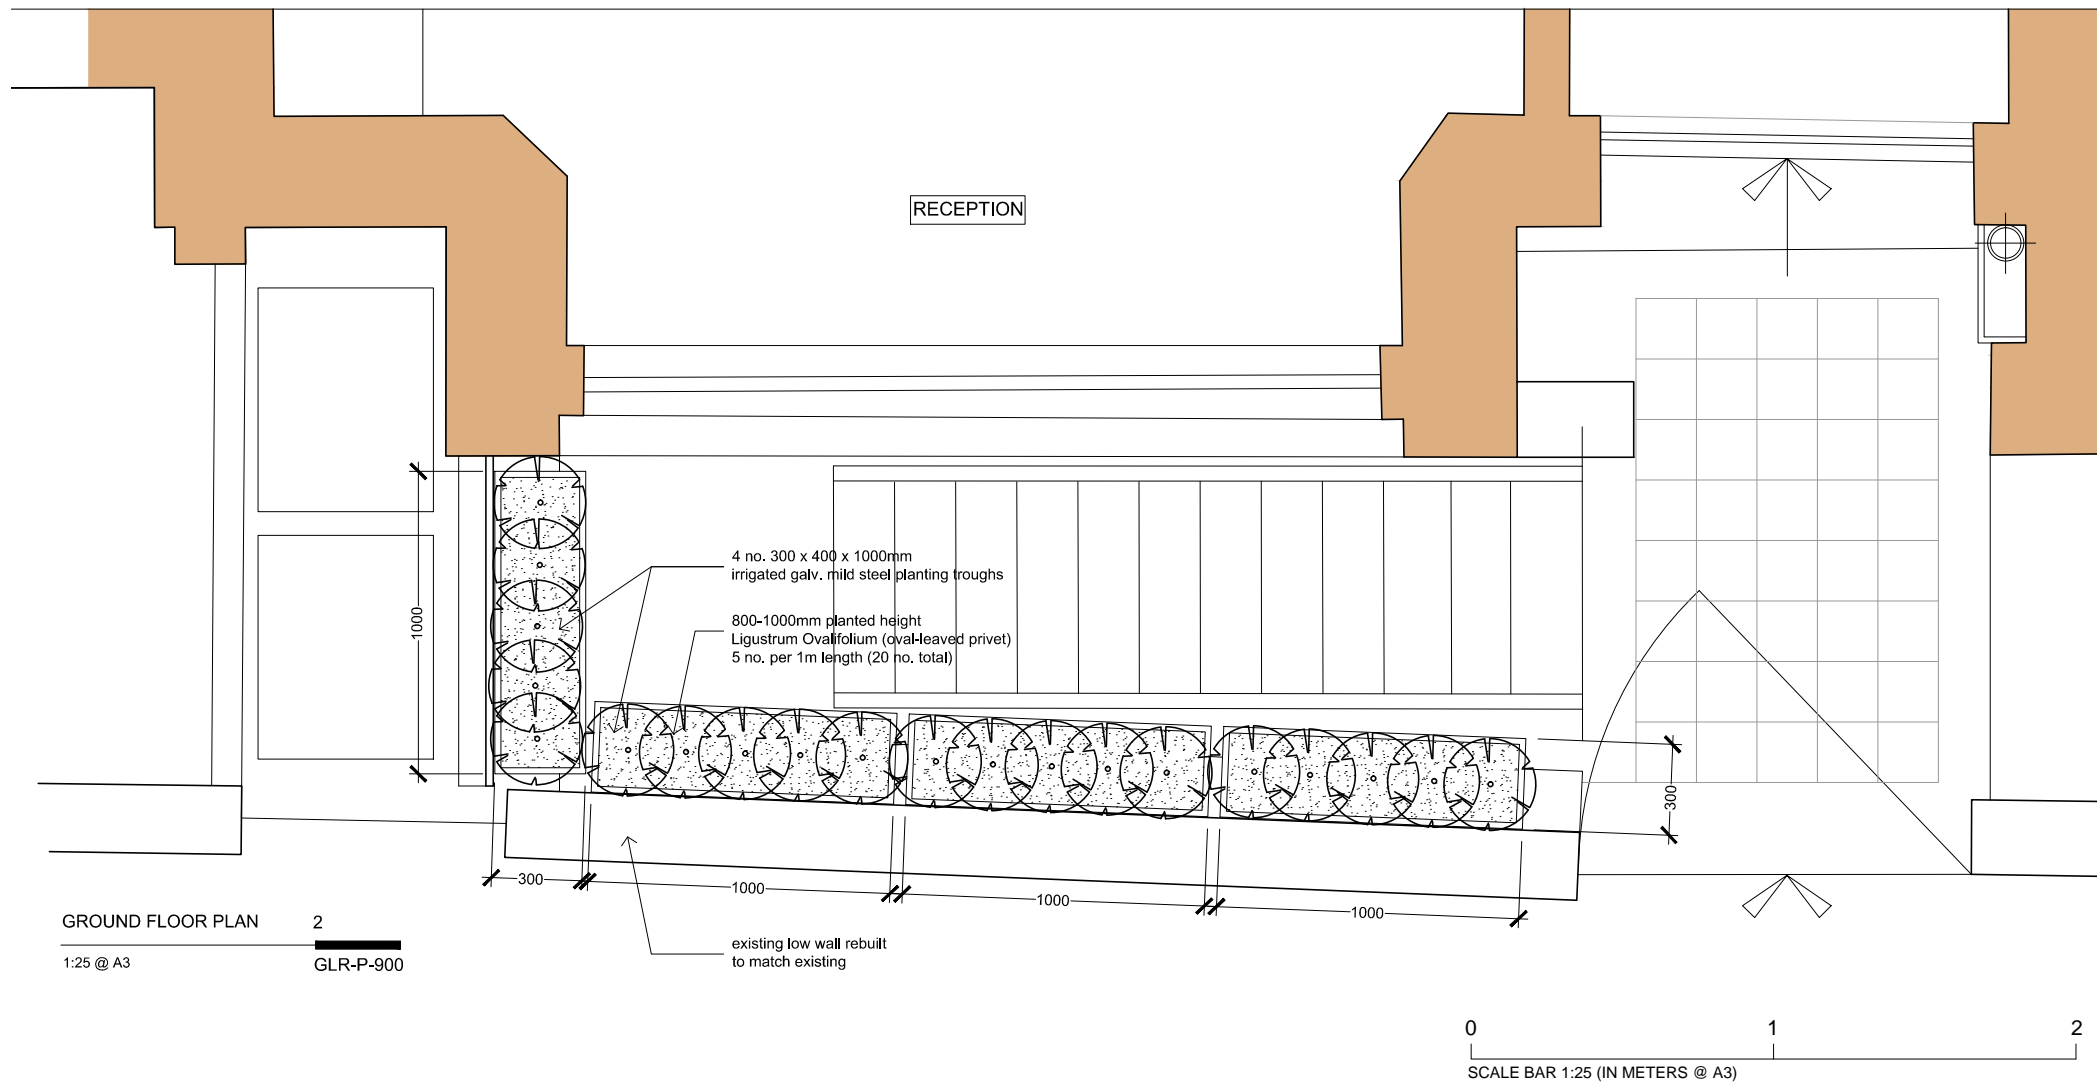

Ligustrum Ovalifolium (oval-leaved privet)

galv. mild steel planting trough

**general notes**

THIS DRAWING IS COPYRIGHT OF STUDIO MARK RUTHVEN. THIS DRAWING MUST BE READ IN CONJUNCTION WITH THE DESIGNER'S RISK ASSESSMENT, SPECIFICATION AND ALL OTHER RELEVANT DOCUMENTATION AND DRAWINGS. STUDIO MARK RUTHVEN ACCEPT NO LIABILITY FOR ANY EXPENSE, LOSS OR DAMAGE OF WHATSOEVER NATURE AND HOWEVER ARISING FROM ANY VARIATION MADE TO THIS DRAWING OR IN THE EXECUTION OF THE WORK TO WHICH IT RELATES WHICH HAS NOT BEEN REFERRED TO THEM AND THEIR APPROVAL OBTAINED. FOR THE PURPOSE OF CONSTRUCTION DO NOT SCALE FROM THIS DRAWING OR THE COMPUTER DIGITAL DATA. ONLY FIGURED DIMENSIONS ARE TO BE USED. IF IN DOUBT ASK.

**project name**  
**10 GLENMORE ROAD**  
**LONDON**  
**NW3 4DB**

**drawing title**  
 FRONT LIGHTWELL  
 PLANTING  
 ARRANGEMENT

scale 1:25 @ A3 date 14.01.19

drawn by PW checked MR

project ref.	drawing no.	revision
GLR	GLR-P-900	-