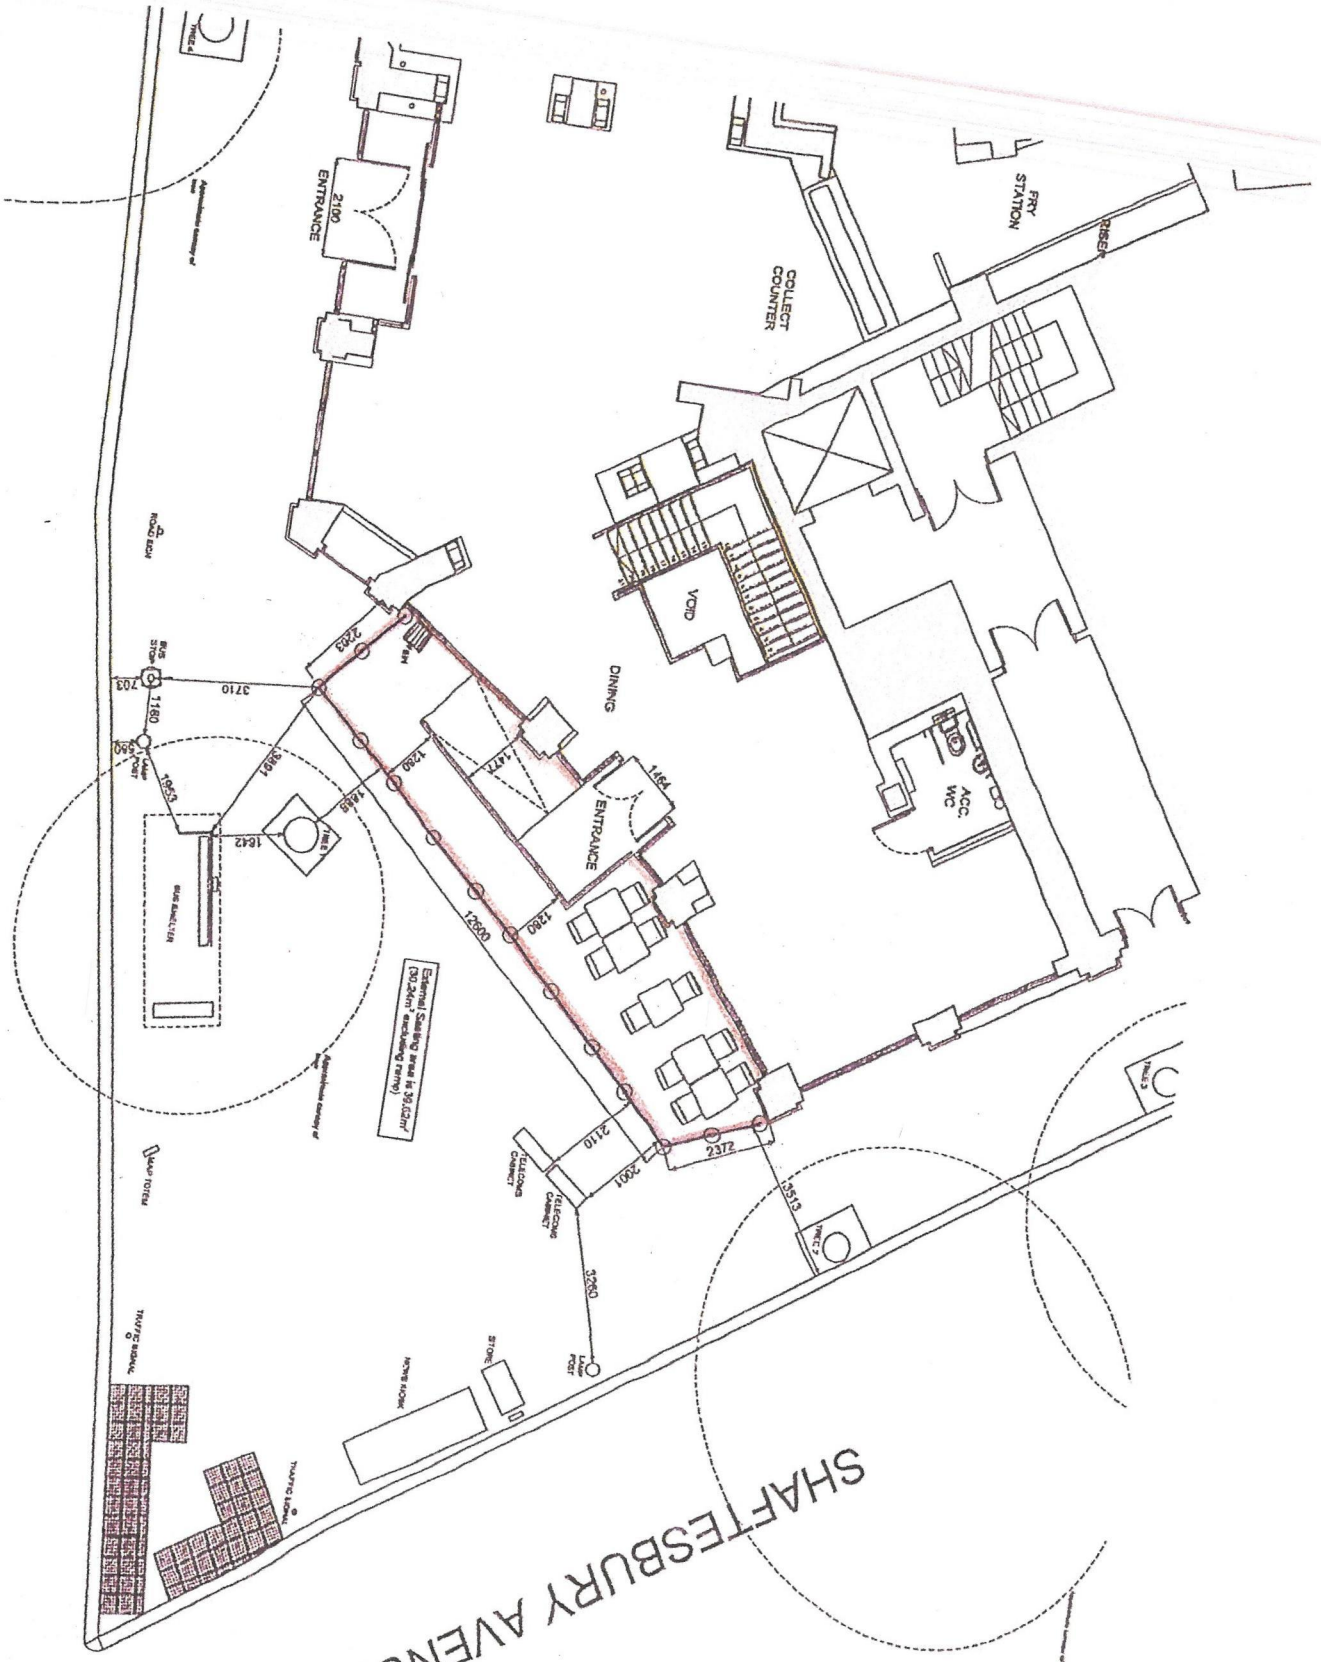

CHARING CROSS ROAD

SHAFTESBURY AVENUE

External seating area is 30.00m<sup>2</sup> (30.00m<sup>2</sup> including terrace)

Table	1260	1280	1320	1375	1444
Chair	1180	1190	1273	1285	1372
Chair	1422				

**M**