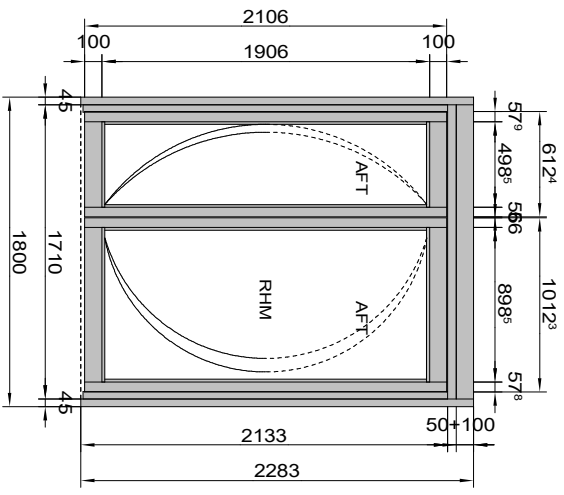

Pos. 001, Quantity: 1
 Entrance Door
 Finish: A425
 Job: grays Inn Road London
 System: Kestral Shop Front Double Glazing Square 15mm + Vertical Security Wedge And Retaining
 Exterior View

- 2x Lock Mounting Tab Kit
- 1x MS2200 Facemate (Flat/Hook)
- 1x Flush Bolt - Flat
- 1x Profile Hook Lock Body - 25mm
- 2x Face Fix Closer Drop Plate
- 2x 200mm Pad Handles RAL 7016
- 2x Flush Bolt Guides
- 2x Dummy Closer End Load
- 1x 1mm Slime Pad
- 1x Pad Handle Filing To Suit STD Door (75mm)

431x1890

891x1890

1x No Glass
 24mm 0.93 m² 491 x 1896mm
 1x No Glass
 24mm 1.89 m² 891 x 1896mm