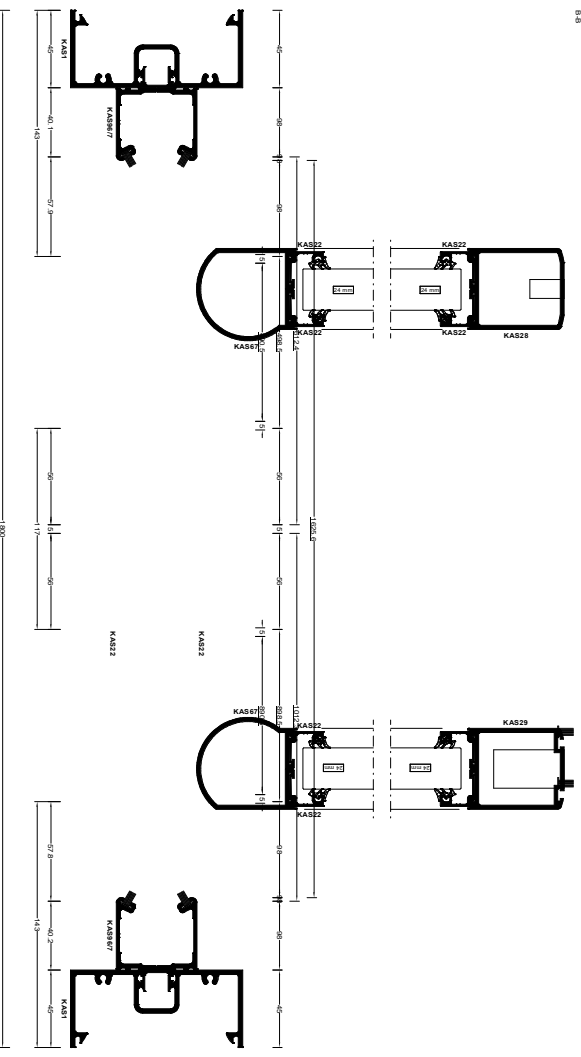

Pos. 001, Quantity: 1
 Entrance Door
 Finish: A425
 Job: grays Inn Road London
 System: Kestral Shop Front Double Glazing Square 15mm + Vertical Security Wedge And Retaining
 Exterior View

- 2x Lock Mounting Tab Kit
- 1x MS2200 Facemate (Flat/Hook)
- 1x Flush Bolt - Flat
- 1x Profile Hook Lock Body - 25mm
- 2x Face Fix Closer Drop Plate
- 2x 200mm Pad Handles RAL 7016
- 2x Flush Bolt Guides
- 2x Dummy Closer End Load
- 1x 1mm Slime Pad
- 1x Pad Handle Filing To Suit STD Door (75mm)

431x1890

891x1890

1x No Glass
 24mm 0.93 m² 491 x 1896mm
 1x No Glass
 24mm 1.89 m² 891 x 1896mm