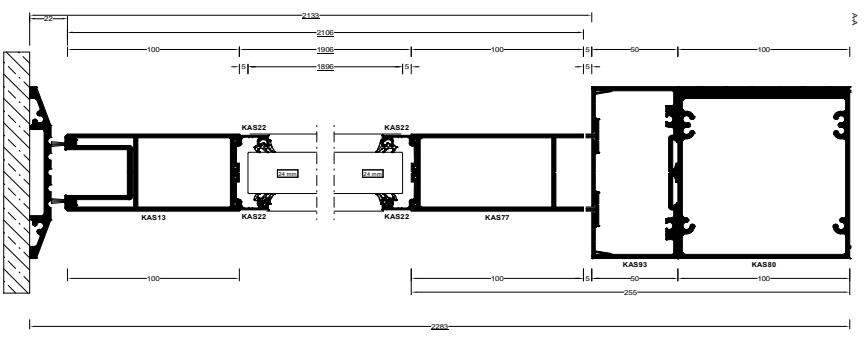

Pos. 001, Quantity: 1
 Entrance Door
 Finish: A425
 Job: grays Inn Road London
 System: Kestral Shop Front Double Glazing Square 15mm + Vertical Security Wedge And Retaining
 Exterior View

- 2x Lock Mounting Tab Kit
- 1x MS2200 Facemate (Flat/Hook)
- 1x Flush Bolt - Flat
- 1x Profile Hook Lock Body - 25mm
- 2x Face Fix Closer Drop Plate
- 2x 200mm Pad Handles RAL 7016
- 2x Flush Bolt Guides
- 2x Dummy Closer End Load
- 1x 1mm Slime Pad
- 1x Pad Handle Filing To Suit STD Door (75mm)

431x1890

891x1890

1x No Glass
 24mm 0.93 m² 491 x 1896mm
 1x No Glass
 24mm 1.89 m² 891 x 1896mm