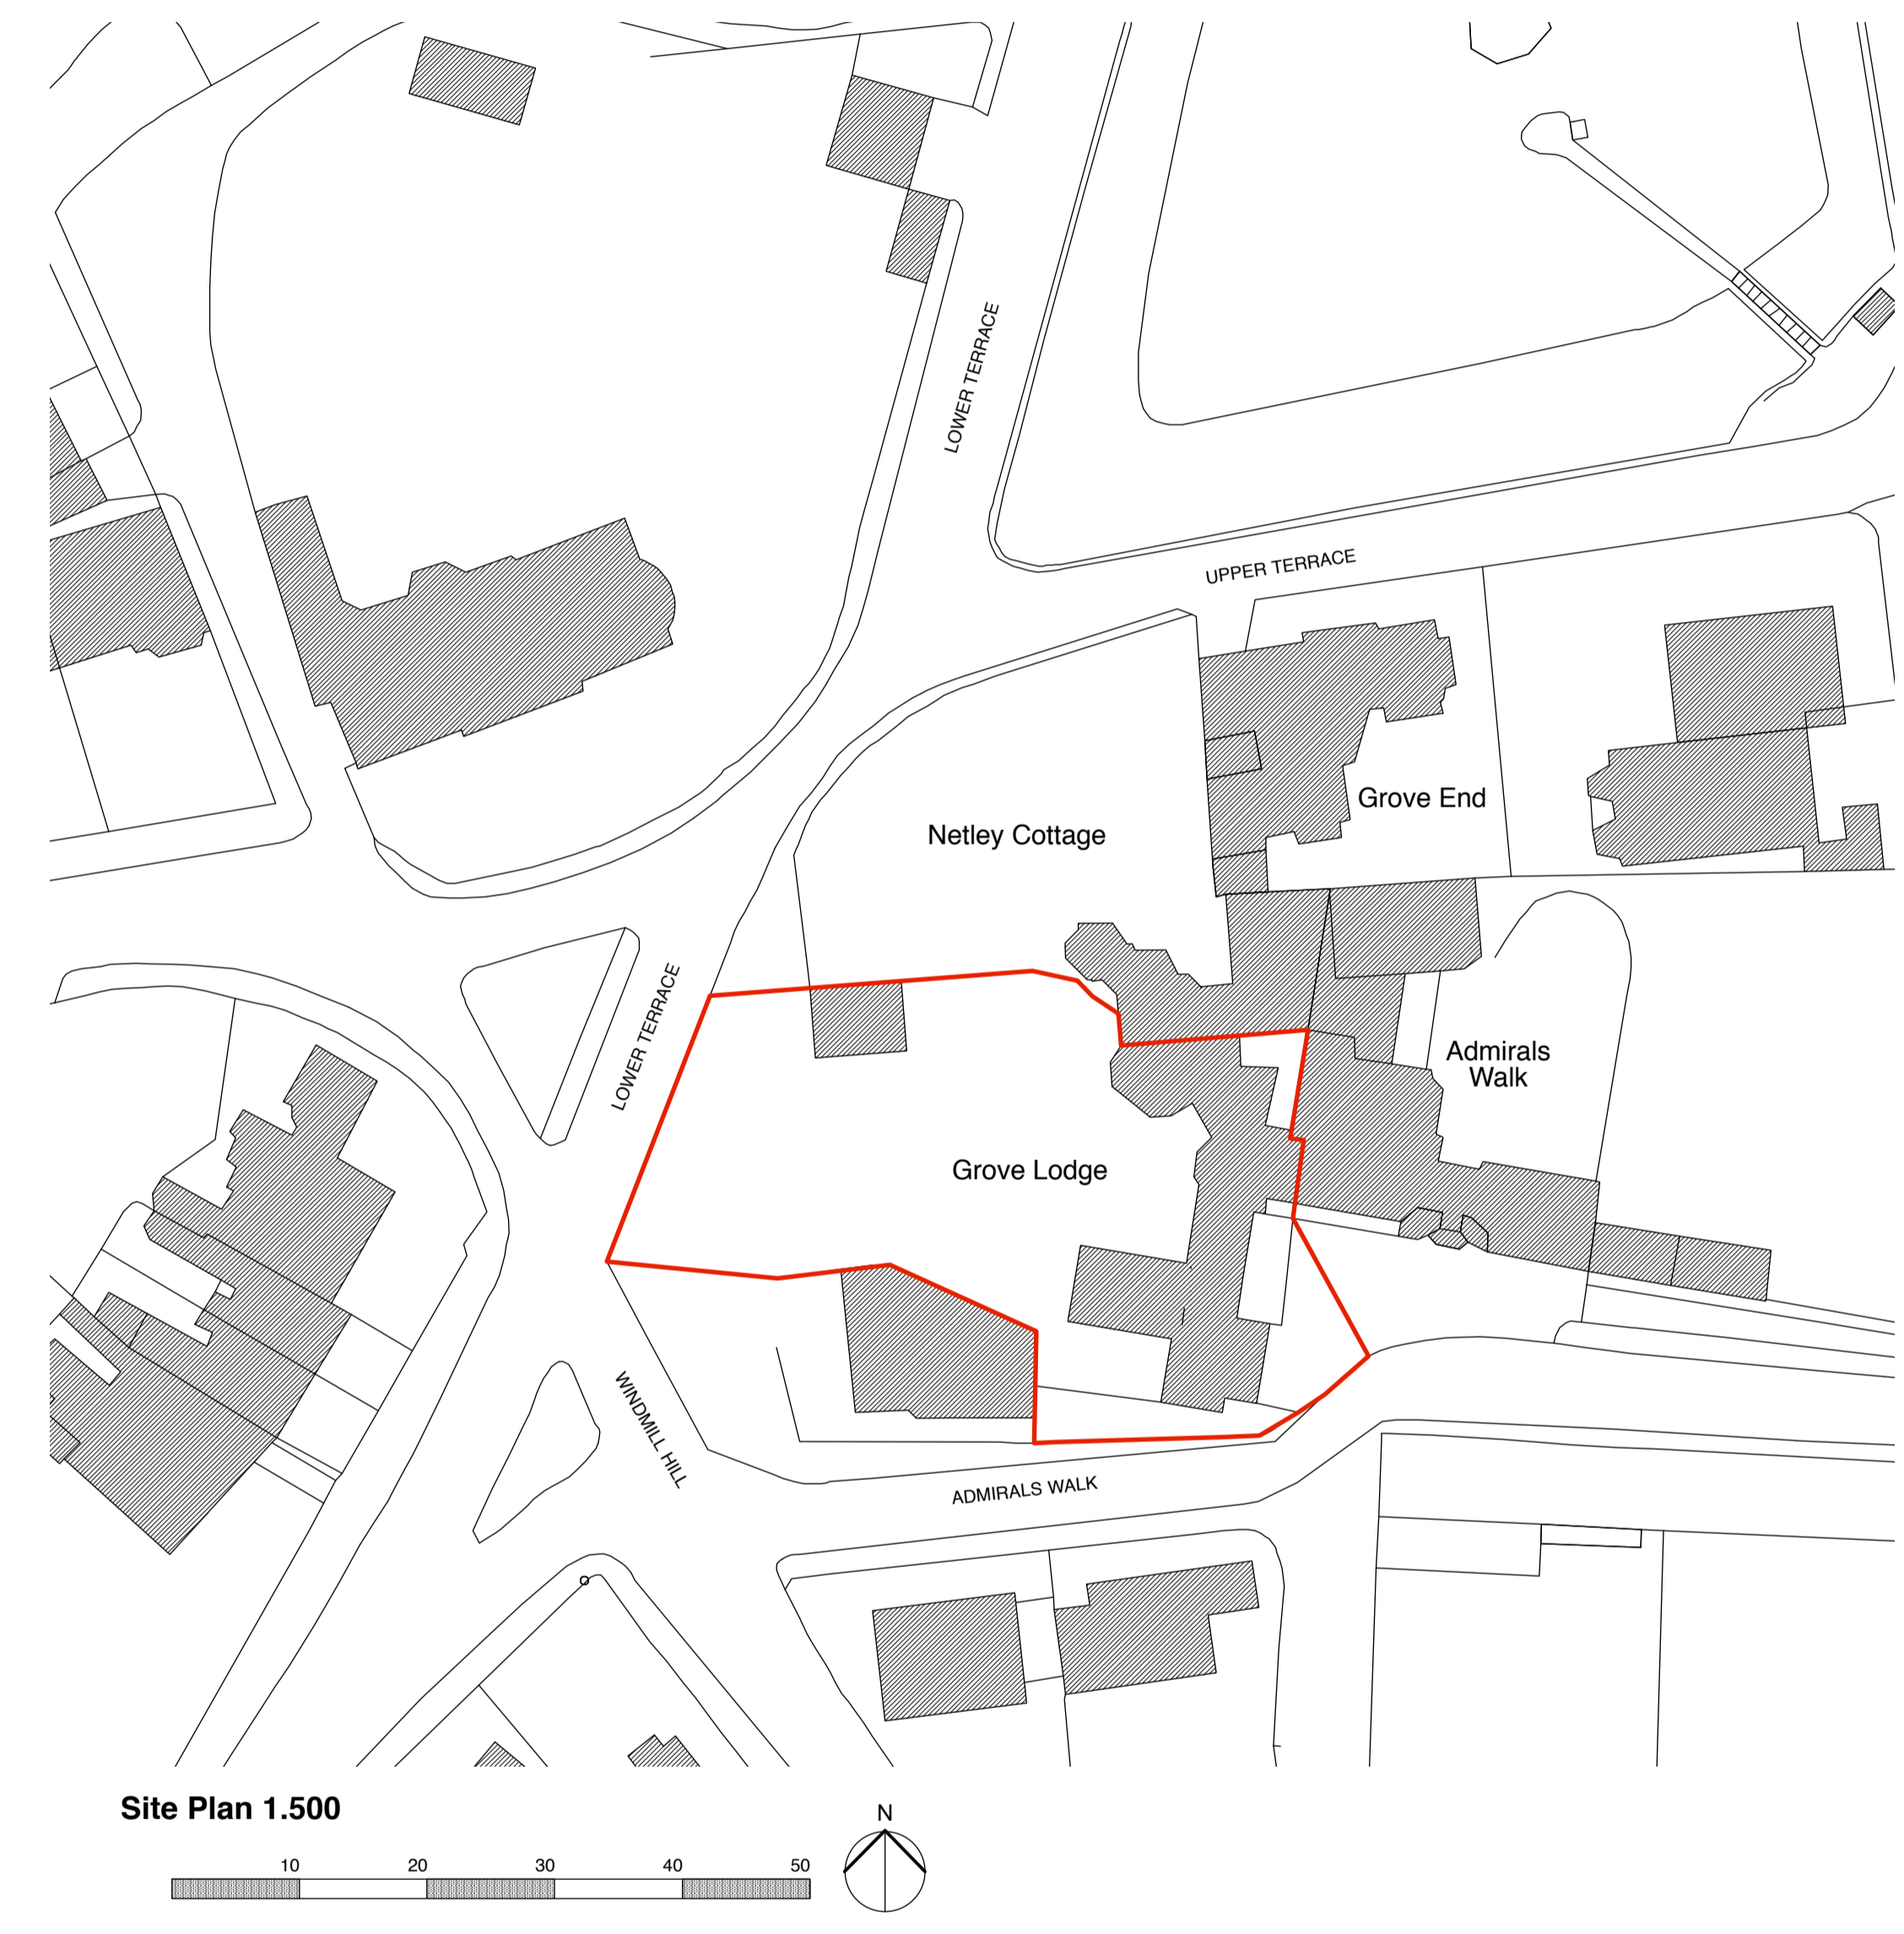

Location Plan 1:1250

Site Plan 1:500

4orm

1-5 Offord Street London N1 1DH
020 7183 7045

studio@4orm.co.uk
www.4orm.co.uk

In association with
HANS VERSTUYFT ARCHITECTEN

Project
Grove Lodge

Drawing Title
Site & Location

Drawing Status
PLANNING

| Date | Scale @ A1 | Drawn |
|----------|------------|-------|
| Oct 2020 | 1:50 | JW |

Drawing Number
4143-X.01