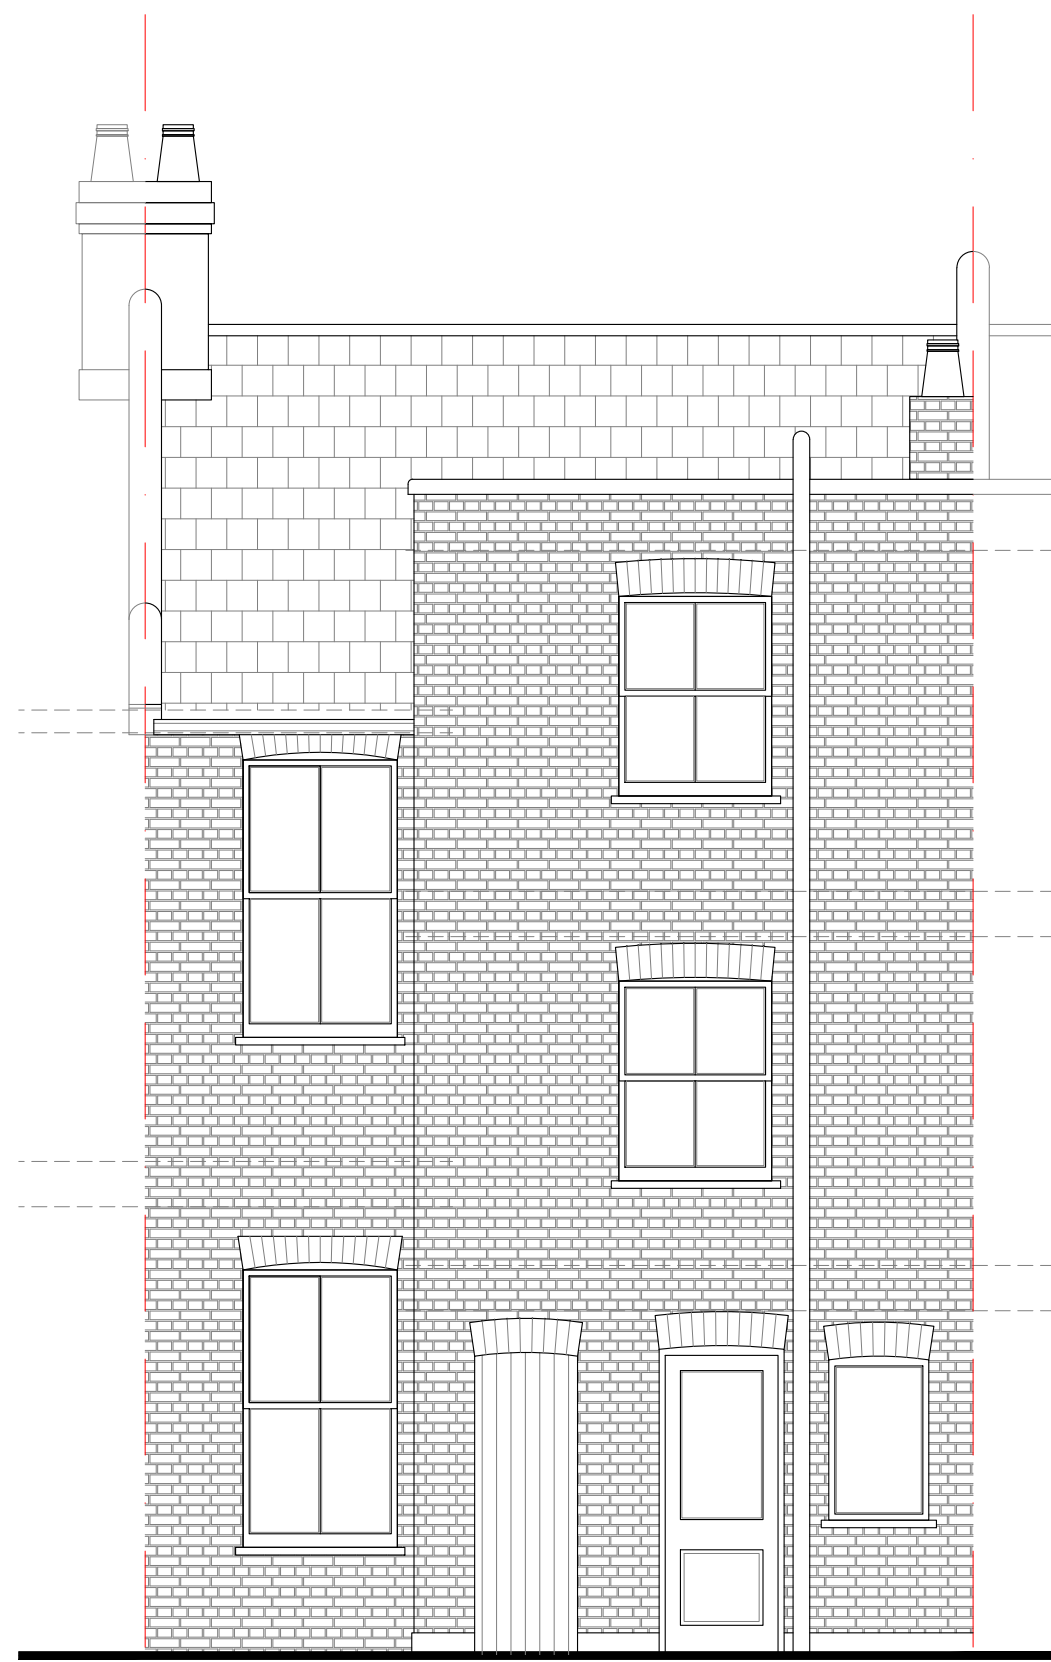

Rev.:	Description:	Date:	Initial by.:

PLANNING

Project Title:
32 Achilles Road, London, NW6 1EA
window amendments
Drawing Title:
Existing and Proposed Elevations and
Section AA
Project No.:
104-20

Date:
OCT 20

Drawing No.:
3000
Rev.:
-
Scale:
1:50@A1

Carter Designs

London - Harrogate

Address:
2 Michael Road
Cooper House
London
SW6 2AD

Address:
81A Otley Road,
Harrogate
HG2 0DU
T: 01423 549 813
E: mail@carter-designs.com
W: www.carter-designs.com