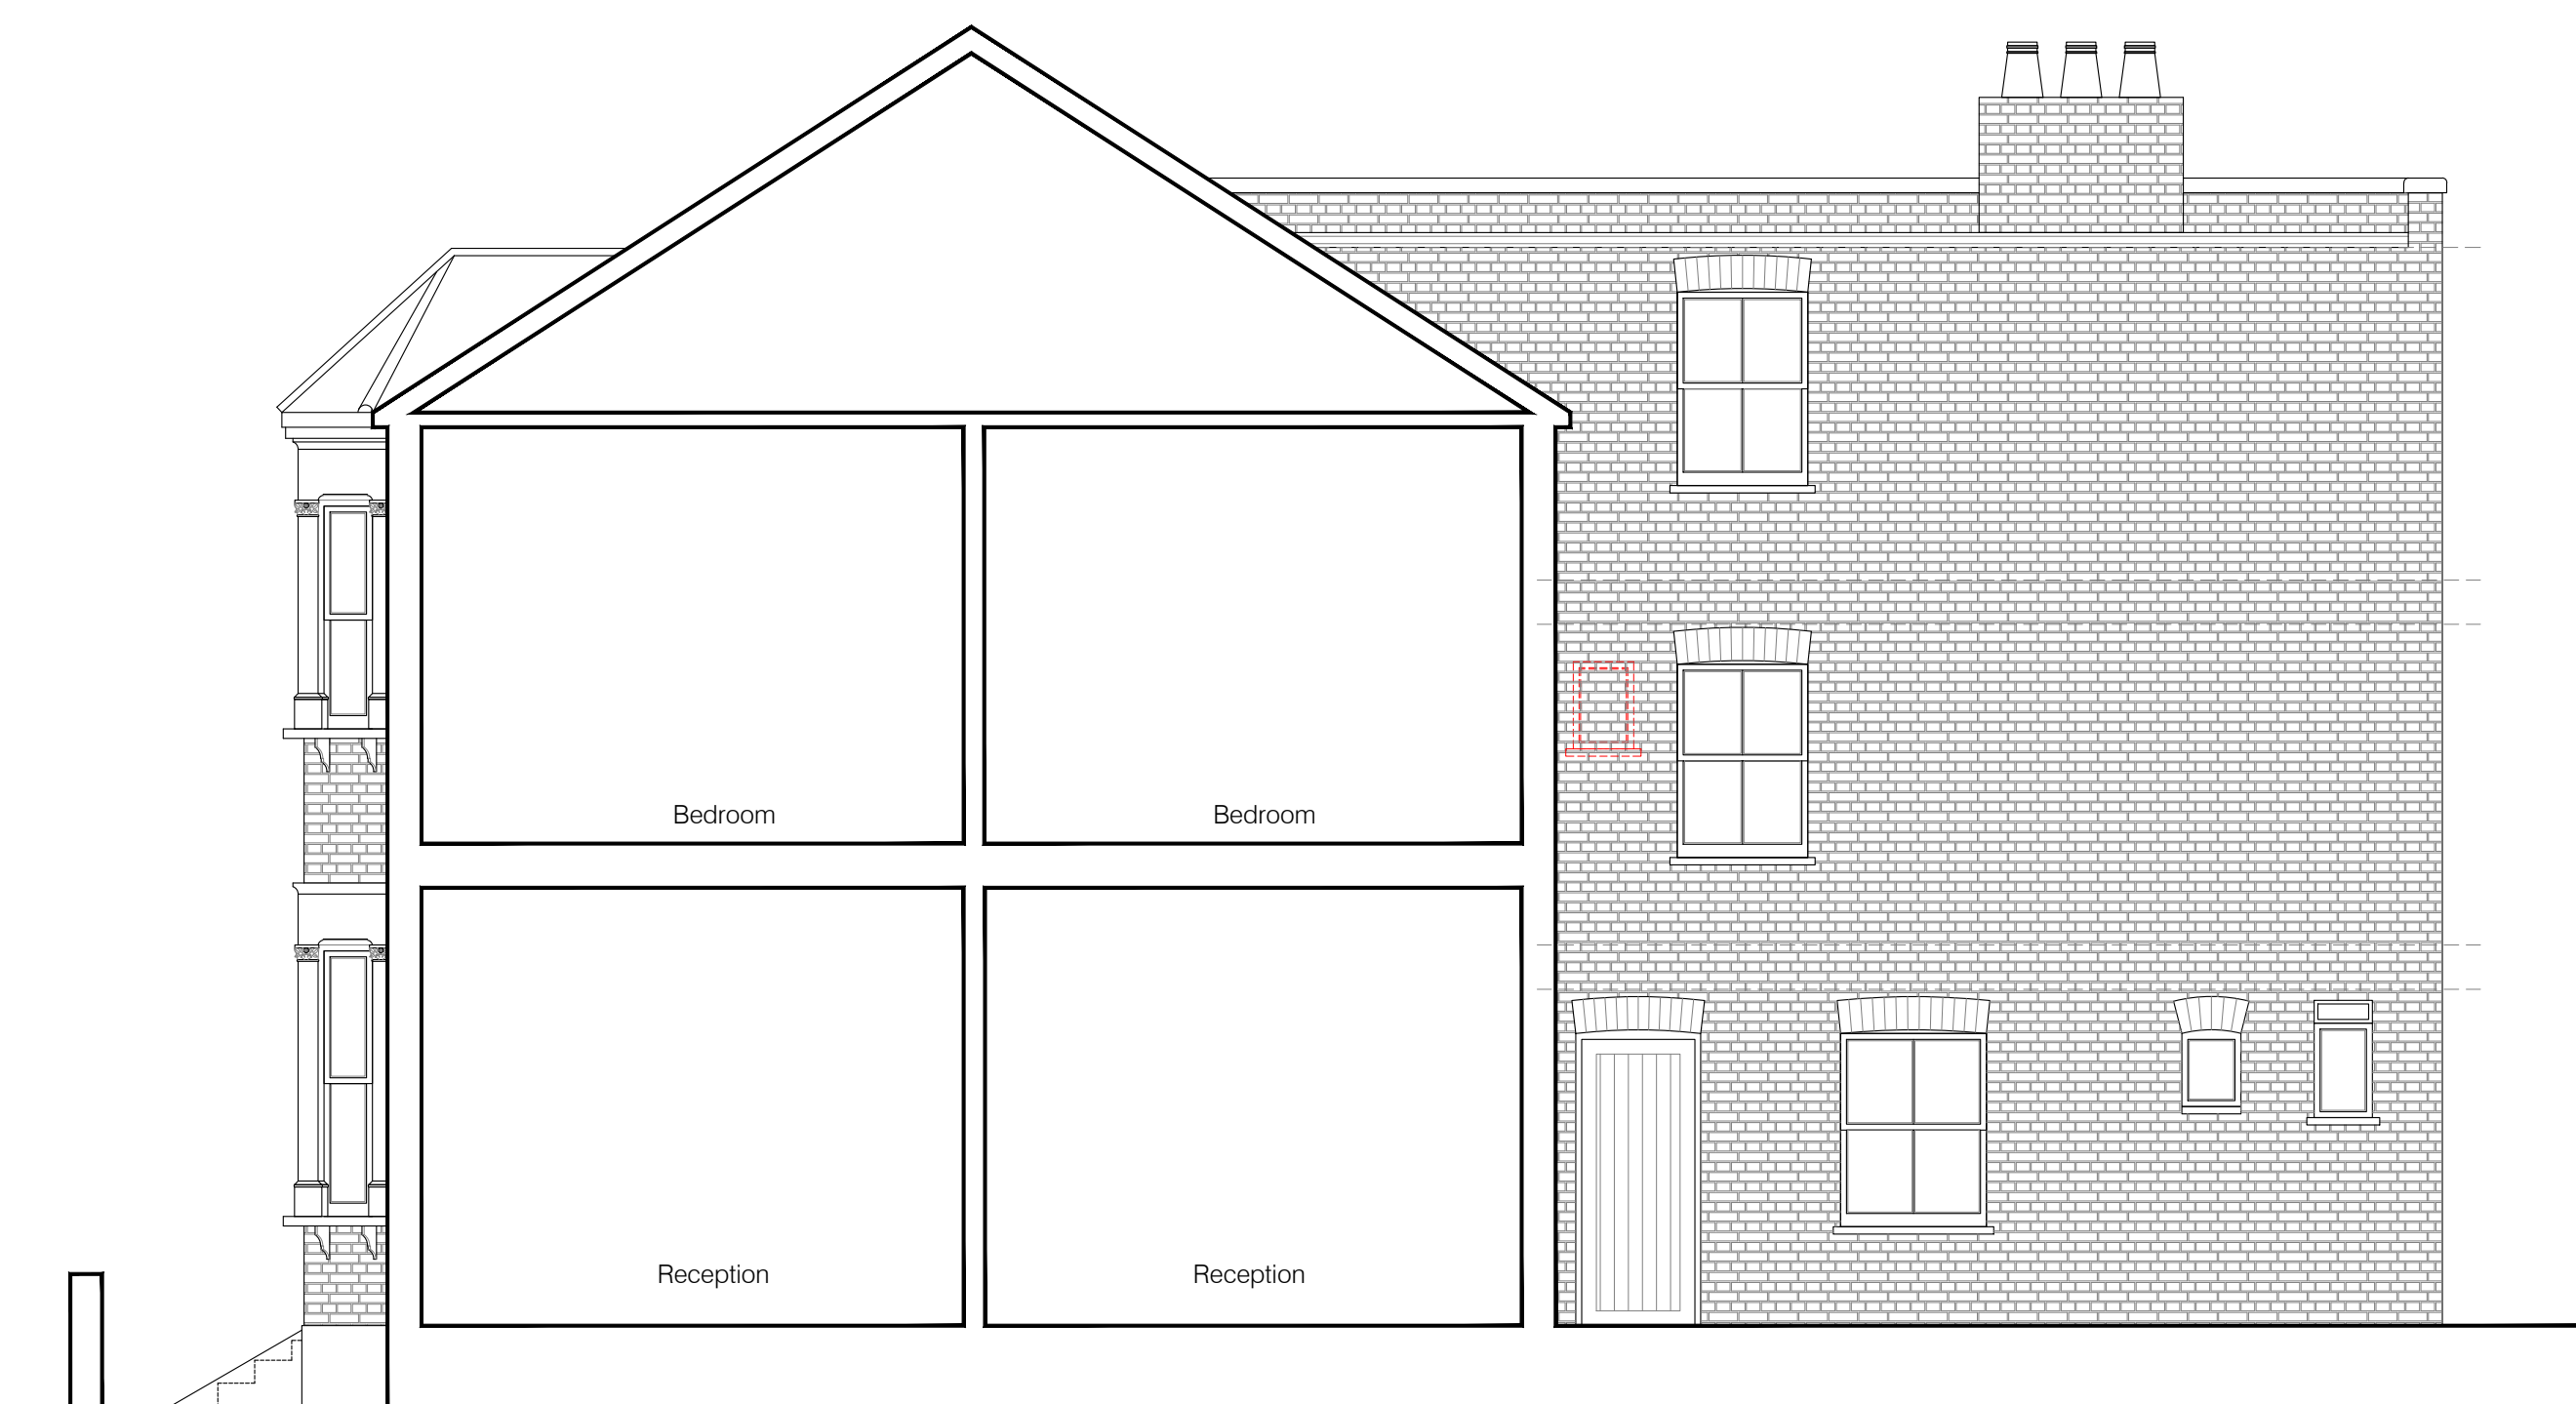

Rev.:	Description:	Date:	Initial by.:

PLANNING

Project Title:
32 Achilles Road, London, NW6 1EA
window amendments
Drawing Title:
Existing and Proposed Elevations and
Section AA
Project No.:
104-20

Date:
OCT 20

Drawing No.:
3000
Rev.:
-
Scale:
1:50@A1

Carter Designs

London - Harrogate

Address:
2 Michael Road
Cooper House
London
SW6 2AD

Address:
81A Otley Road,
Harrogate
HG2 0DU
T: 01423 549 813
E: mail@carter-designs.com
W: www.carter-designs.com