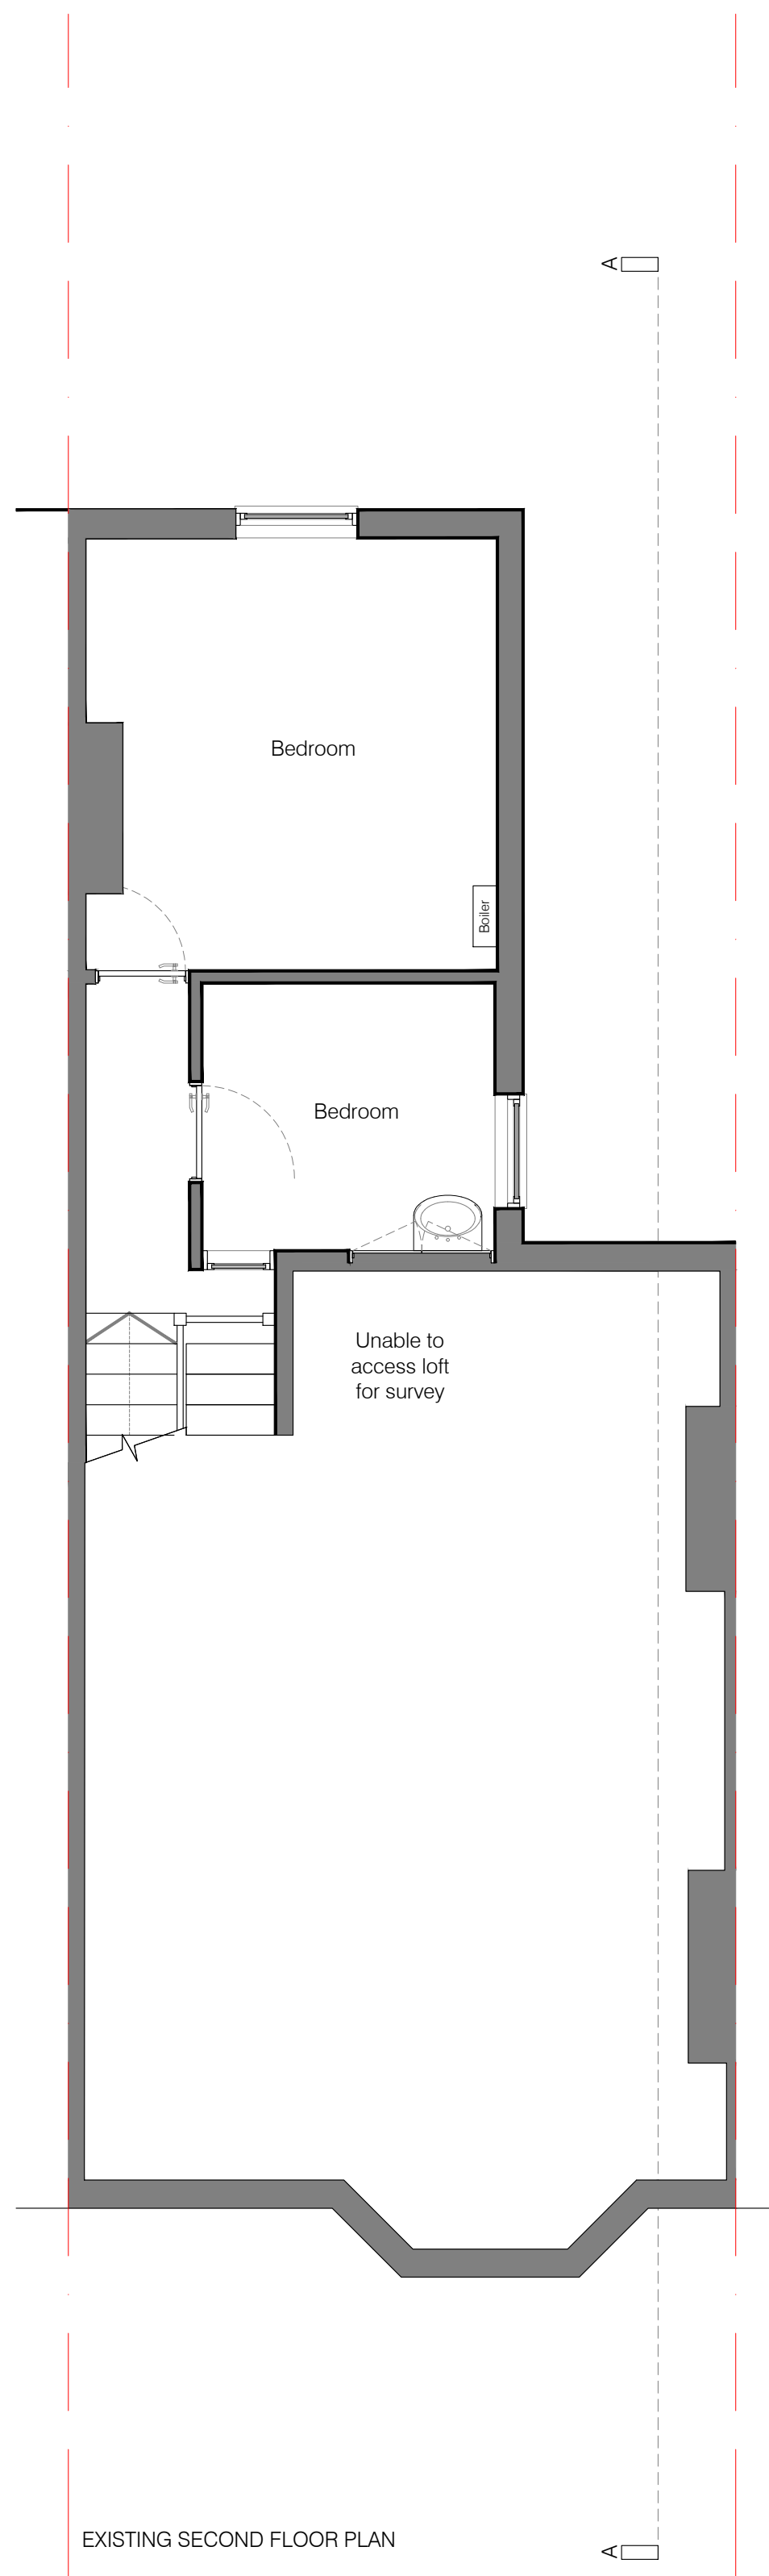

Rev.: Description: Date: Initial by.:

PLANNING

Project Title:
32 Achilles Road, London, NW6 1EA
Window amendments

Drawing Title: Existing and proposed floorplans Date: OCT 20

Project No.: 104-20 Drawing No.: 2000 Rev.: - Scale: 1:50@A1

Carter Designs

London - Harrogate

Address:
2 Michael Road
Cooper House
London
SW6 2AD

T: 01423 549 813
E: mail@carter-designs.com
W: www.carter-designs.com

Address:
81A Otley Road,
Harrogate
HG2 0DU