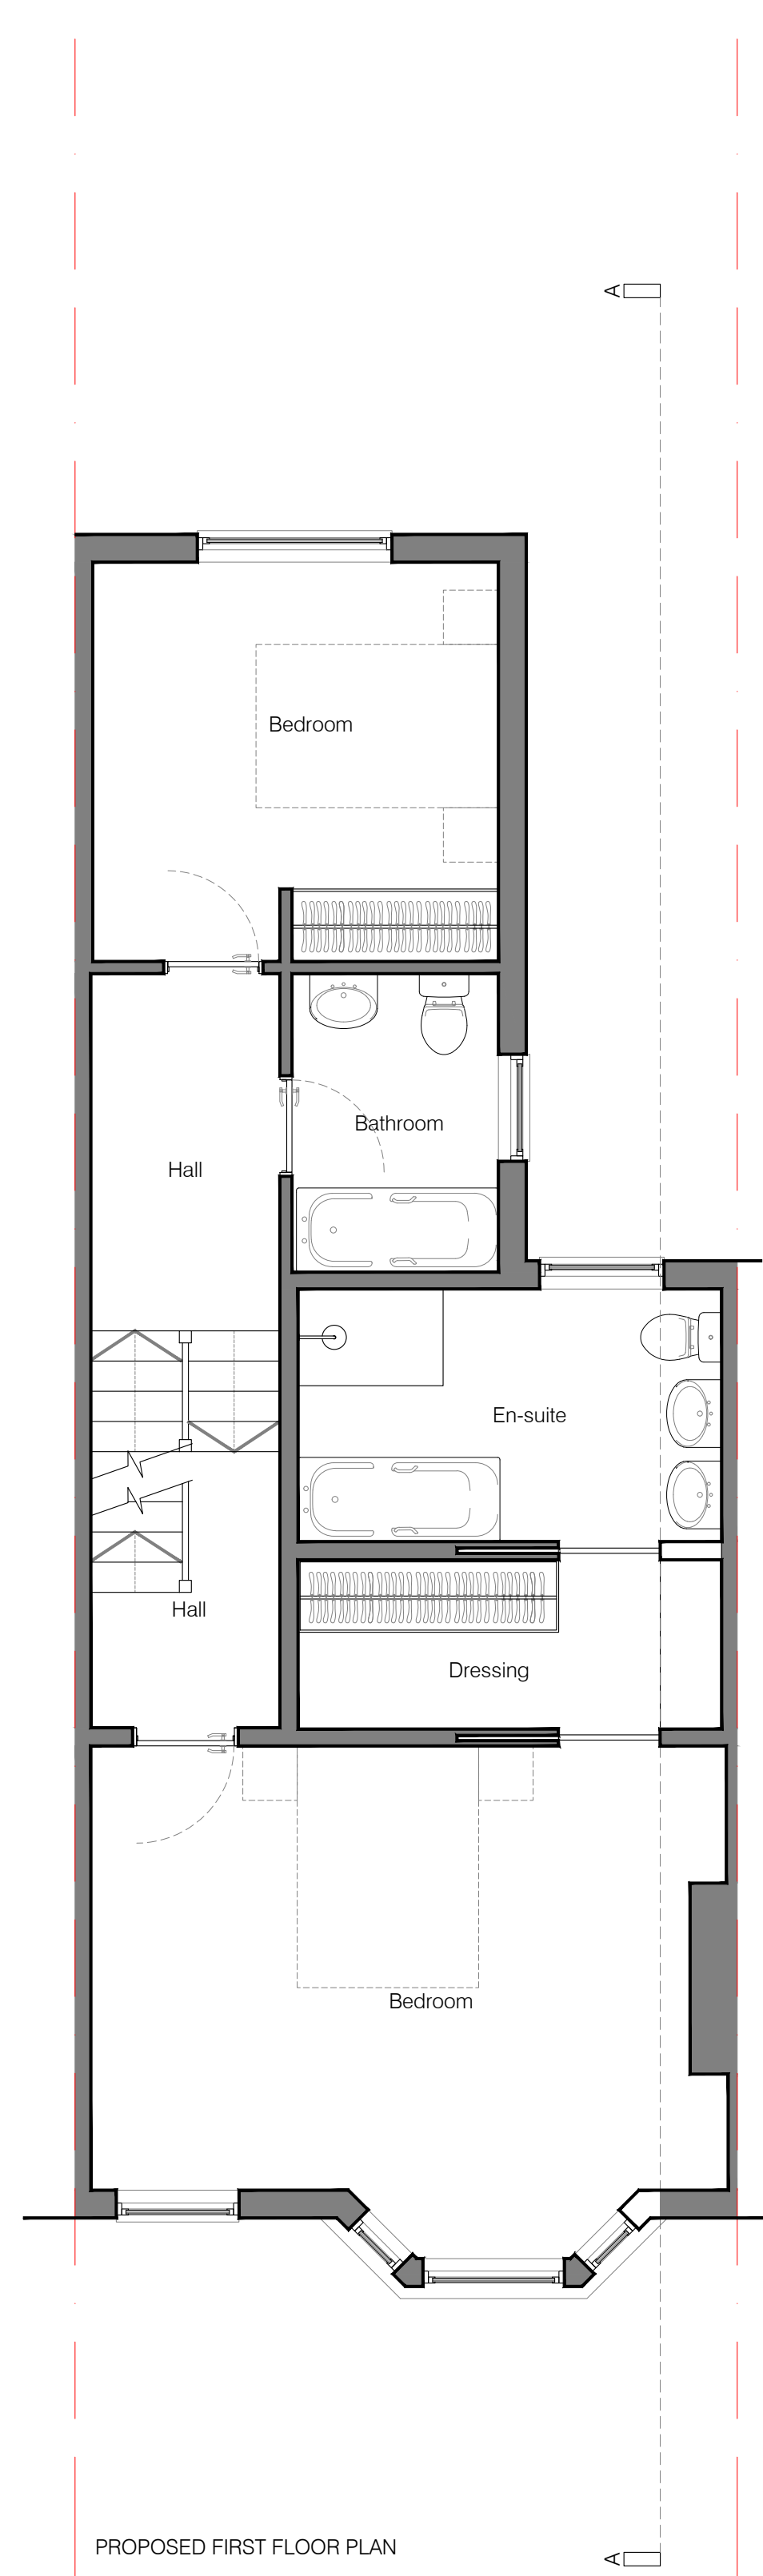

Rev.: Description: Date: Initial by.:

PLANNING

Project Title:
32 Achilles Road, London, NW6 1EA
Window amendments

Drawing Title: Existing and proposed floorplans Date: OCT 20

Project No.: 104-20 Drawing No.: 2000 Rev.: - Scale: 1:50@A1

Carter Designs

London - Harrogate

Address:
2 Michael Road
Cooper House
London
SW6 2AD

T: 01423 549 813
E: mail@carter-designs.com
W: www.carter-designs.com

Address:
81A Otley Road,
Harrogate
HG2 0DU