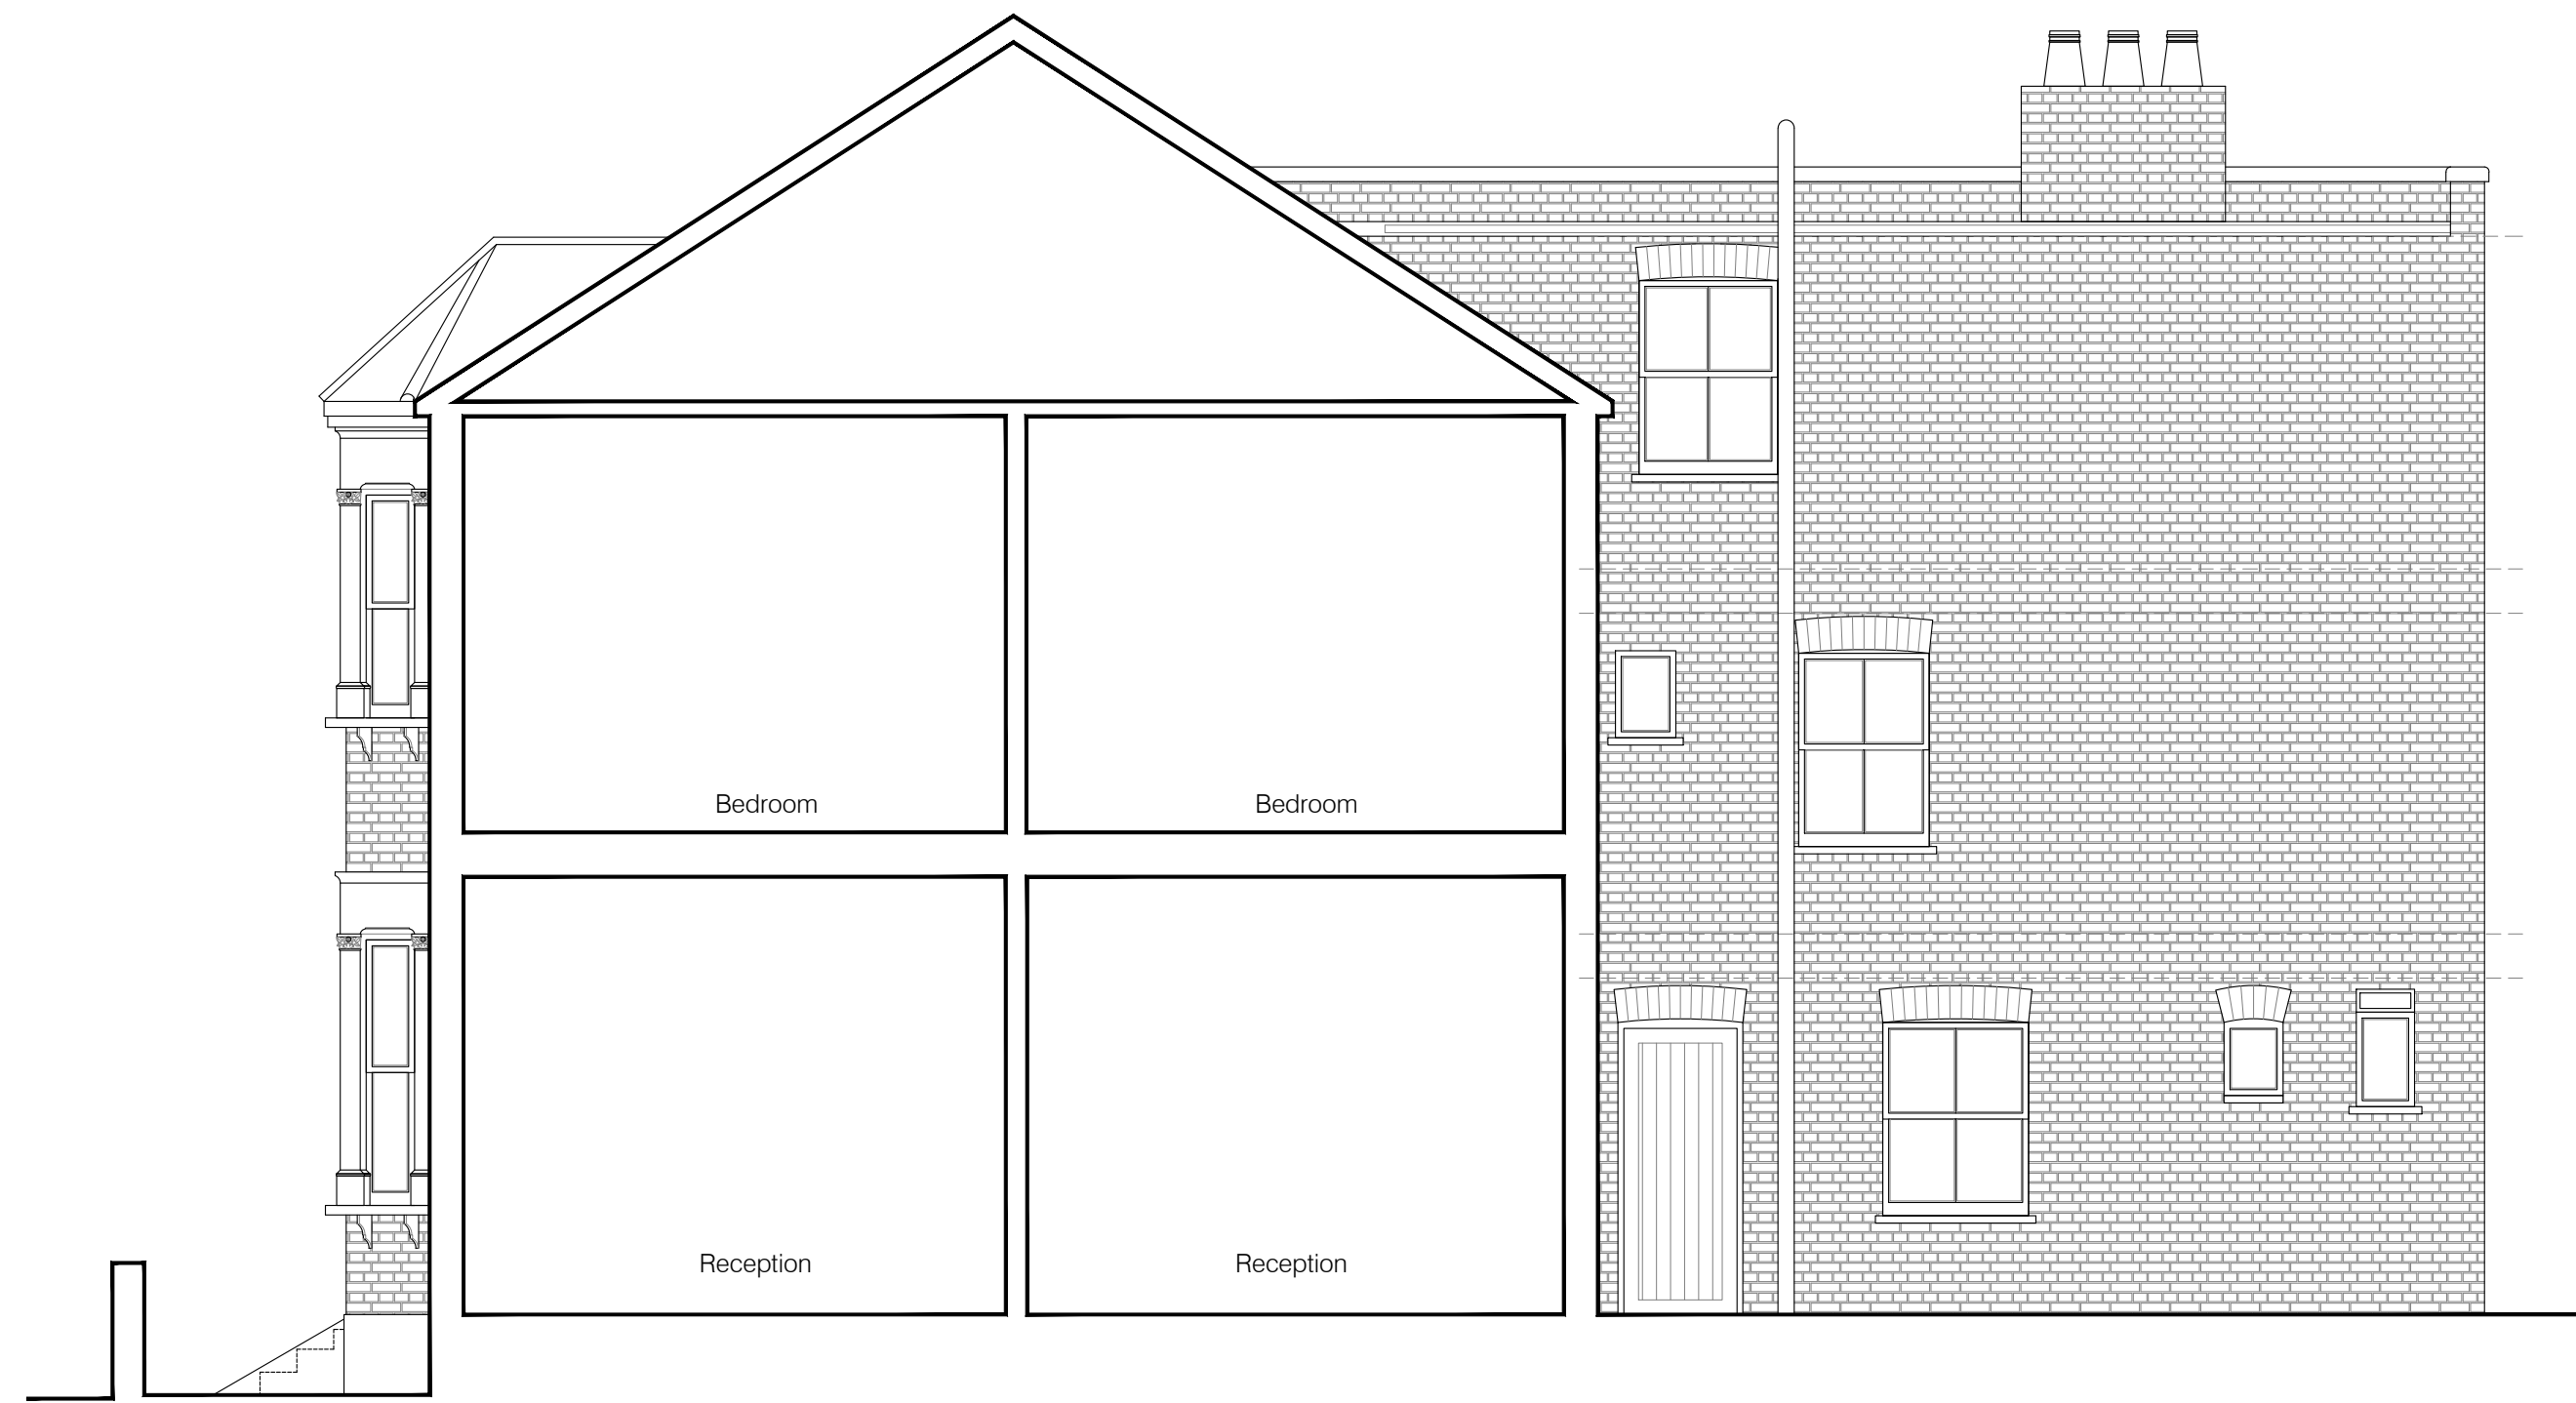

Rev.:	Description:	Date:	Initial by.:

PLANNING

Project Title:
32 Achilles Road, London, NW6 1EA
window amendments
Drawing Title:
Existing and Proposed Elevations and
Section AA
Project No.:
104-20

Date:
OCT 20

Drawing No.:
3000
Rev.:
-
Scale:
1:50@A1

Carter Designs

London - Harrogate

Address:
2 Michael Road
Cooper House
London
SW6 2AD

Address:
81A Otley Road,
Harrogate
HG2 0DU
T: 01423 549 813
E: mail@carter-designs.com
W: www.carter-designs.com