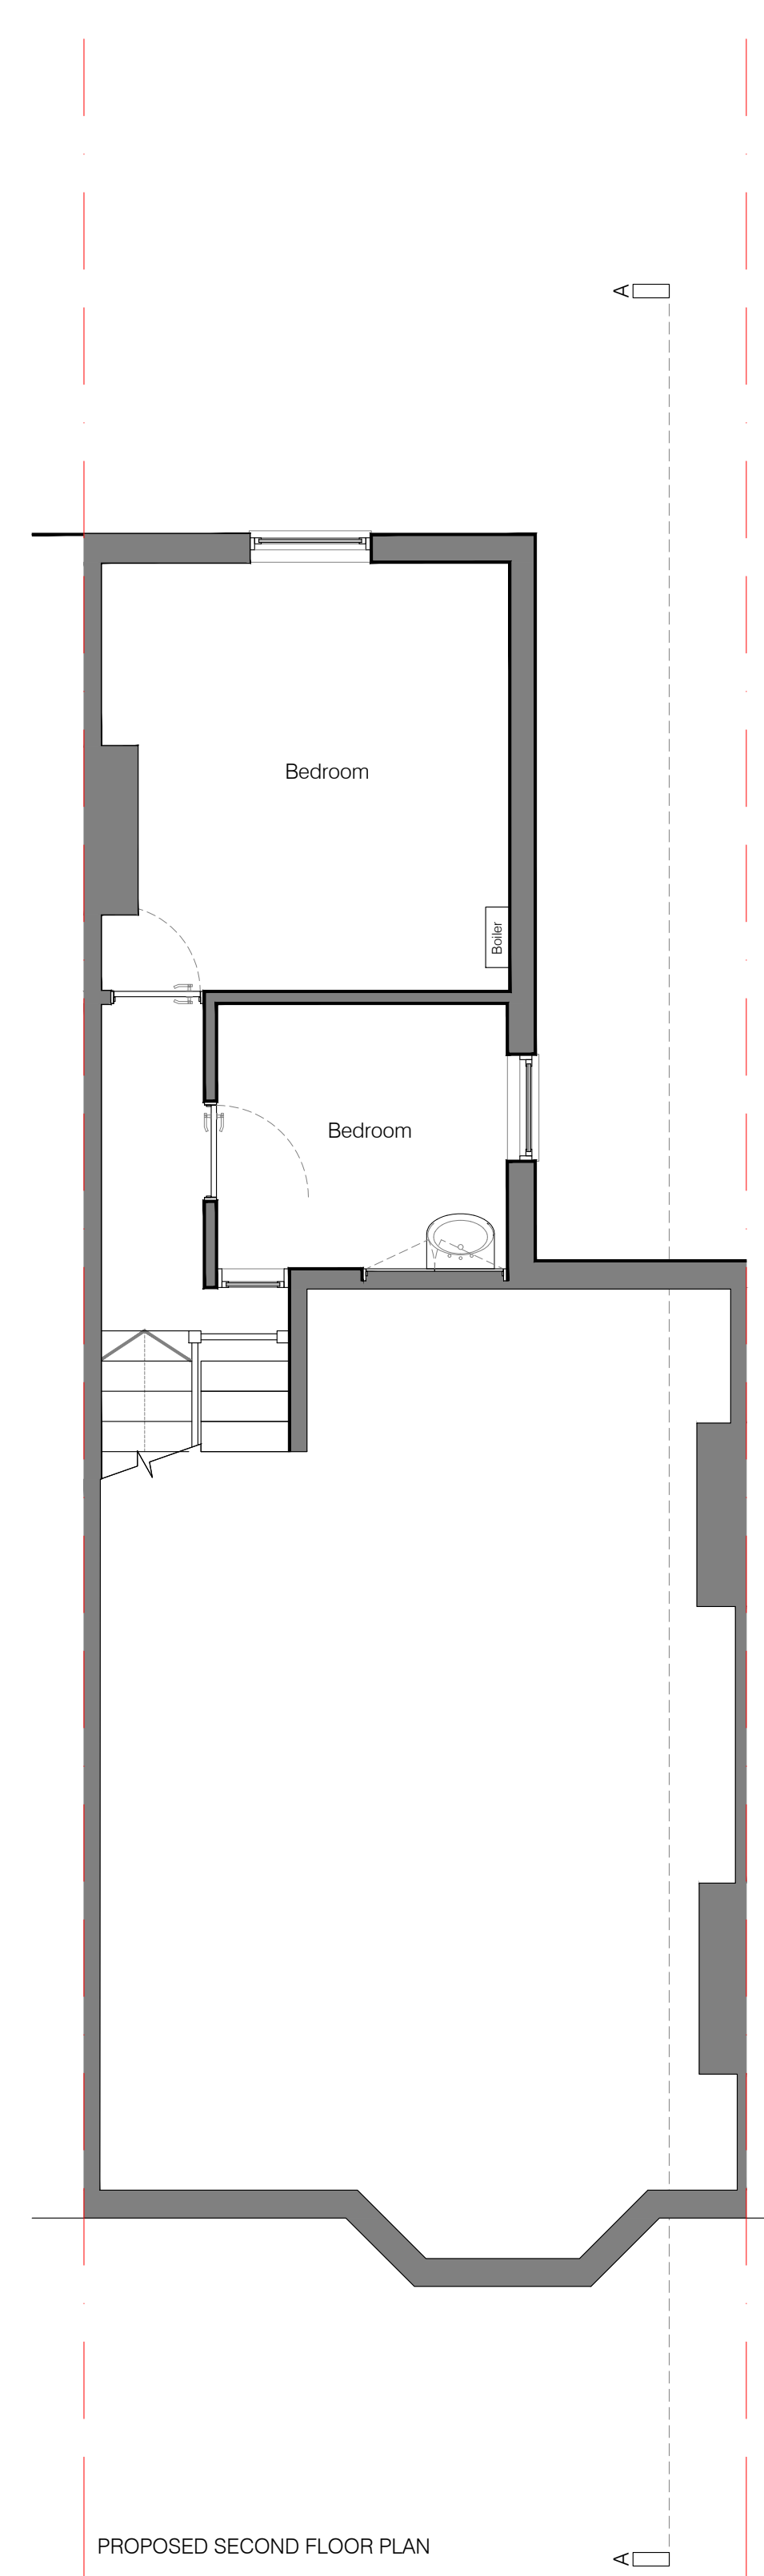

Rev.: Description: Date: Initial by.:

PLANNING

Project Title:
32 Achilles Road, London, NW6 1EA
Window amendments

Drawing Title: Existing and proposed floorplans Date: OCT 20

Project No.: 104-20 Drawing No.: 2000 Rev.: - Scale: 1:50@A1

Carter Designs

London - Harrogate

Address:
2 Michael Road
Cooper House
London
SW6 2AD

T: 01423 549 813
E: mail@carter-designs.com
W: www.carter-designs.com

Address:
81A Otley Road,
Harrogate
HG2 0DU