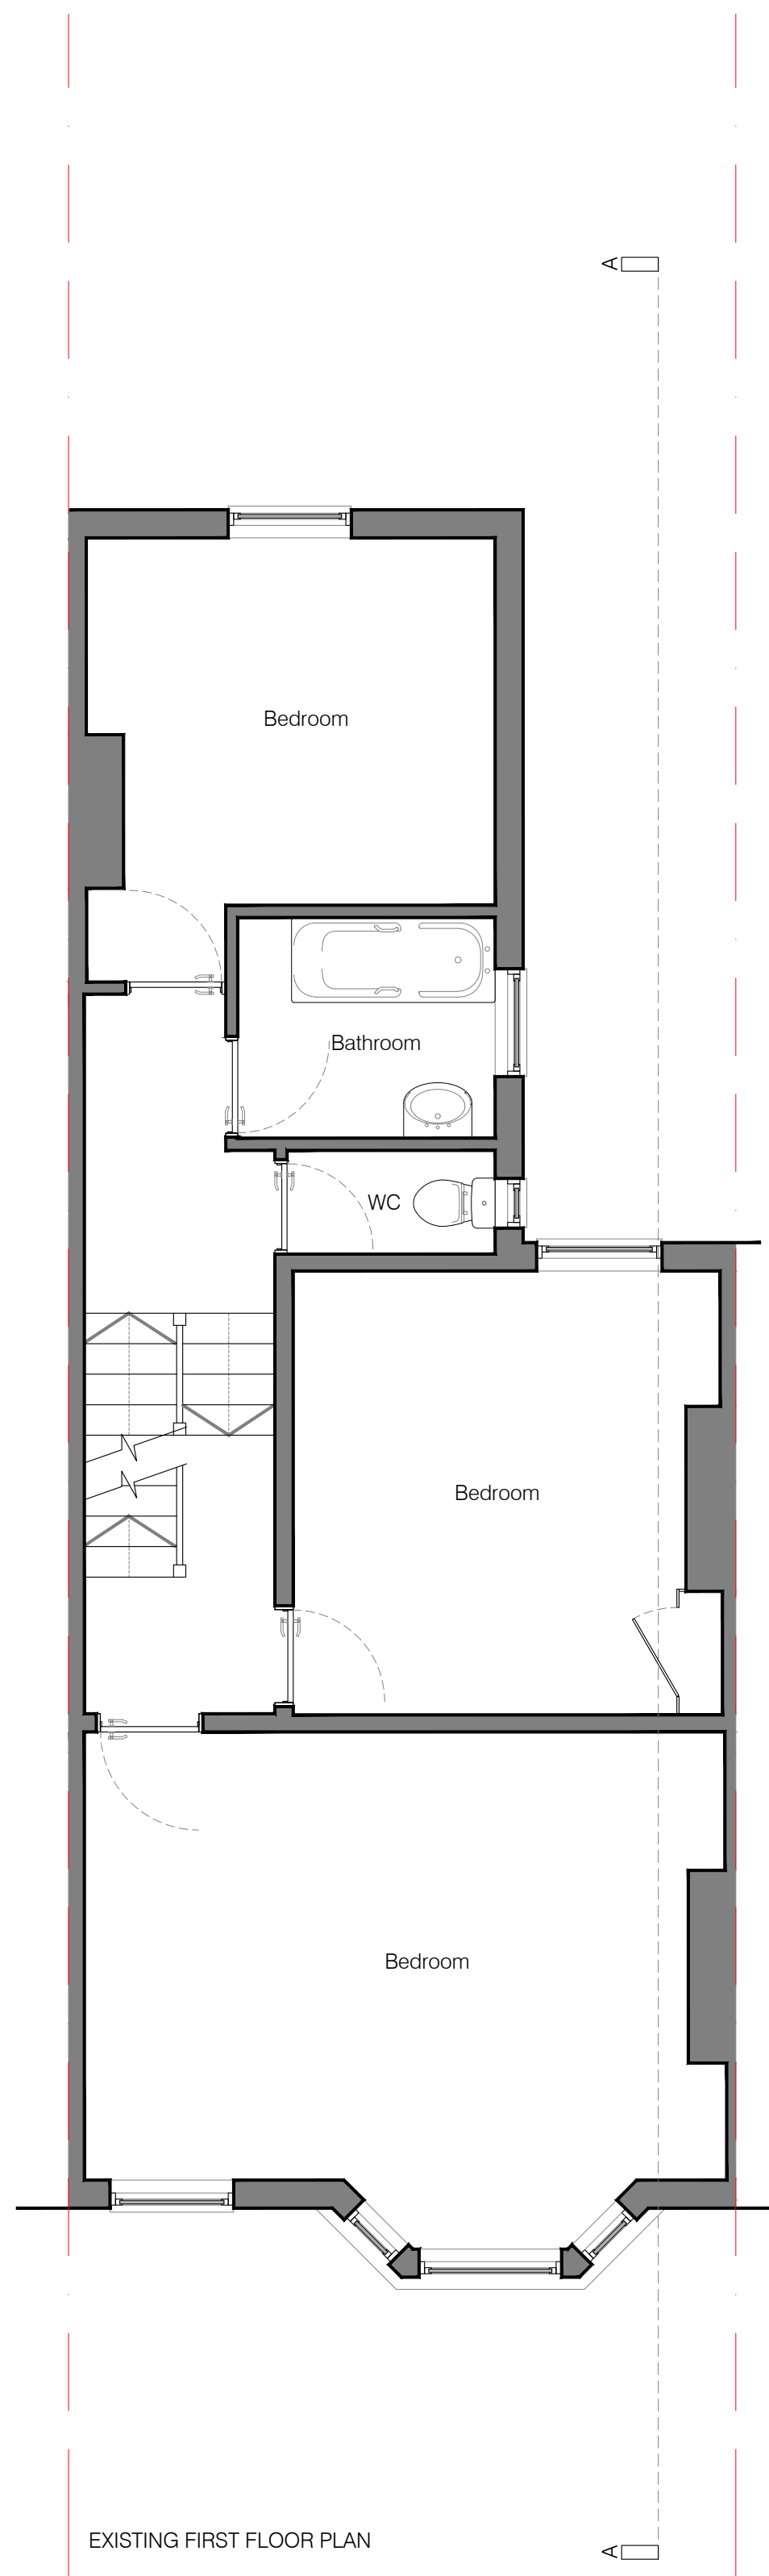

Rev.: Description: Date: Initial by.:

PLANNING

Project Title:
32 Achilles Road, London, NW6 1EA
Window amendments

Drawing Title: Existing and proposed floorplans Date: OCT 20

Project No.: 104-20 Drawing No.: 2000 Rev.: - Scale: 1:50@A1

Carter Designs

London - Harrogate

Address:
2 Michael Road
Cooper House
London
SW6 2AD

T: 01423 549 813
E: mail@carter-designs.com
W: www.carter-designs.com

Address:
81A Otley Road,
Harrogate
HG2 0DU