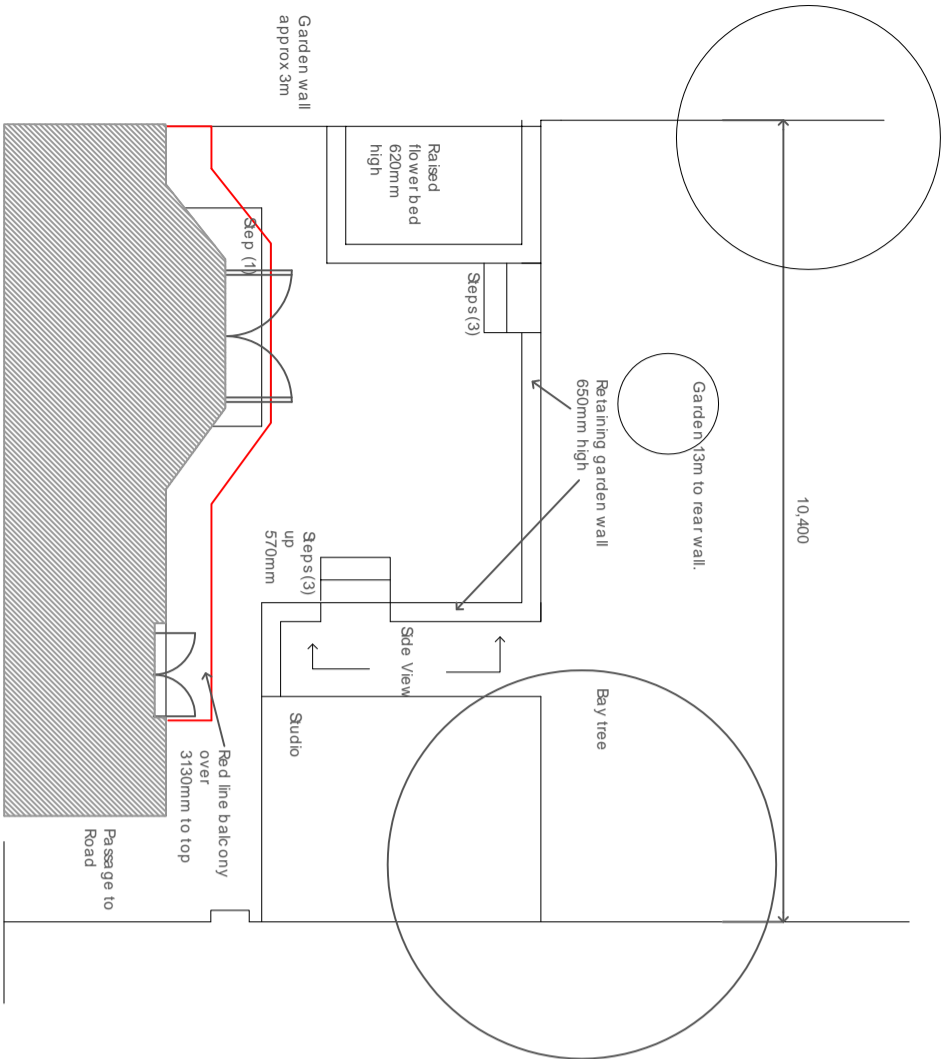

Amendments

A	
B	
C	
D	
E	

Title	49A BELSIZE PARK GARDENS LONDON NW3 4JL GARDEN FLAT
Job/Floor:	THE PERGOLA
Scale	1:50
Date	October 16th 2020

Drawing Number	 MDP
-----------------------	---

LPP 01

Plan showing PERGOLA TOP

LOWER GROUND FLOOR FLAT
49a BELSIZE PARK GARDENS

First and Second Floors/over

Elevation From Garden

SIDE VIEW

Elevation From Garden
Showing PERGOLA