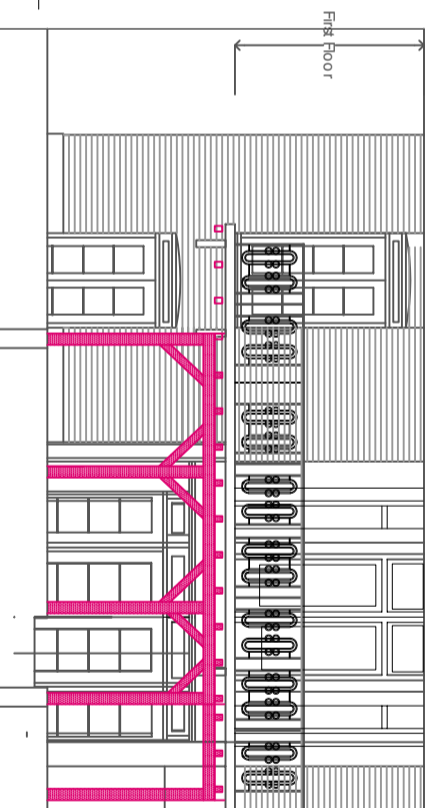

Amendments

A	
B	
C	
D	
E	

Title	49A BELSIZE PARK GARDENS LONDON NW3 4JL GARDEN FLAT
Job/Floor:	THE PERGOLA
Scale	1:50
Date	October 16th 2020

Drawing Number	 MDP
-----------------------	---

LPP 01

Plan showing PERGOLA TOP

LOWER GROUND FLOOR FLAT
49a BELSIZE PARK GARDENS

First and Second Floors/over

Elevation From Garden

SIDE VIEW

Elevation From Garden
Showing PERGOLA