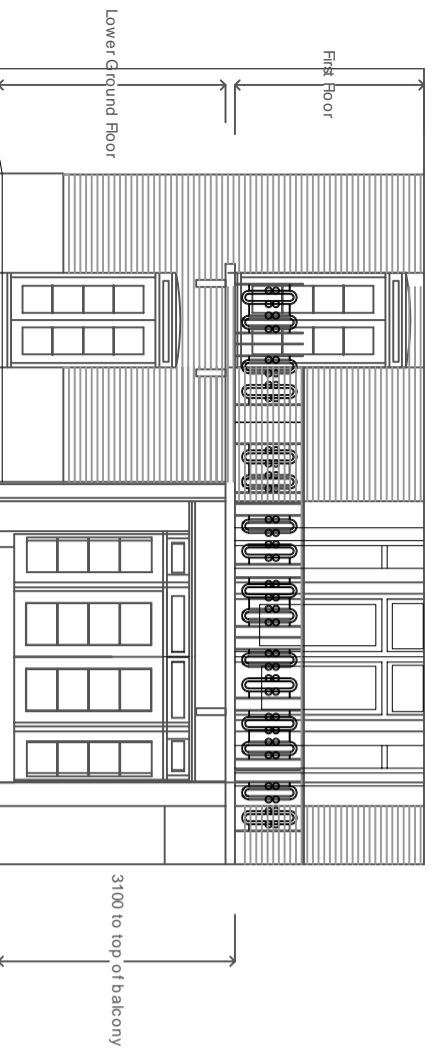

Amendments

A	
B	
C	
D	
E	

Title	49A BELSIZE PARK GARDENS LONDON NW3 4JL GARDEN FLAT
Job/Floor:	THE PERGOLA
Scale	1:50
Date	October 16th 2020

Drawing Number	 MDP
-----------------------	---

LPP 01

Plan showing PERGOLA TOP

LOWER GROUND FLOOR FLAT
49a BELSIZE PARK GARDENS

First and Second Floors/over

Elevation From Garden

SIDE VIEW

Elevation From Garden
Showing PERGOLA