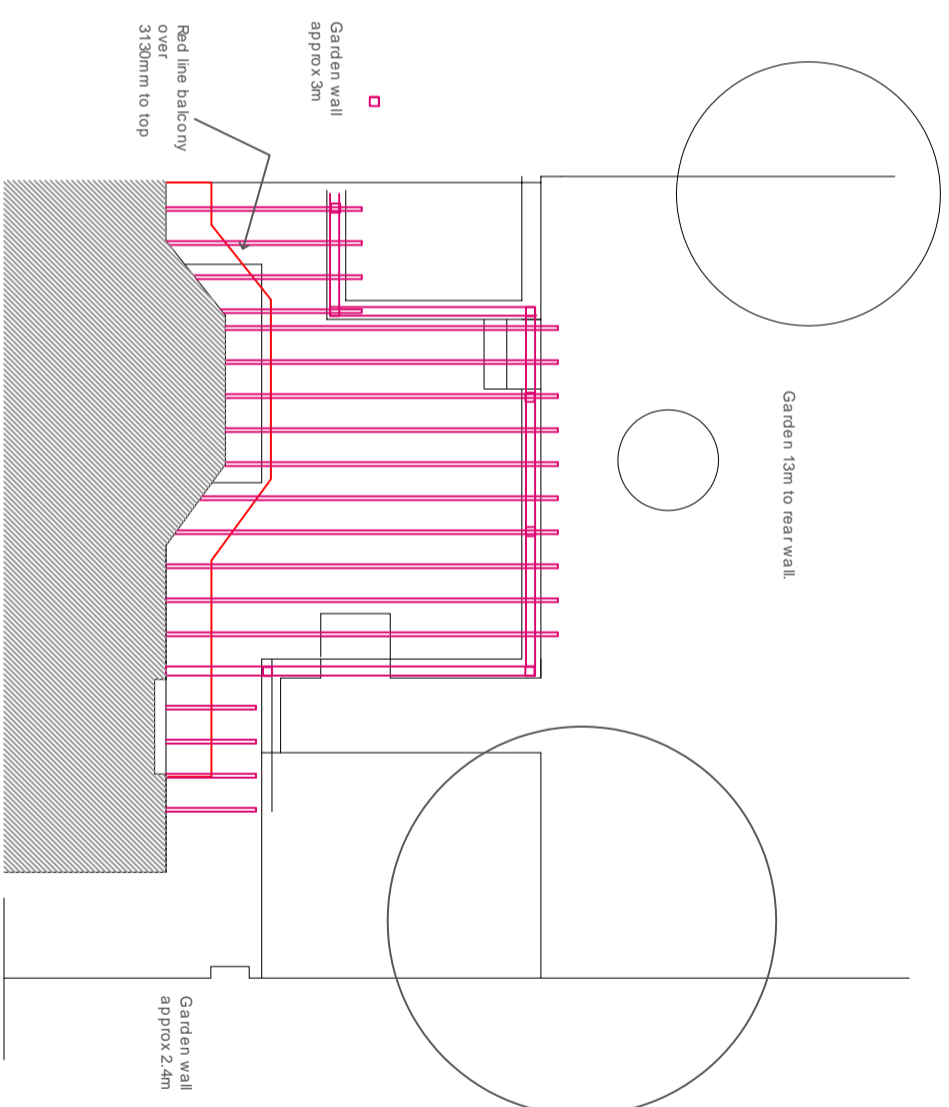

Amendments

A	
B	
C	
D	
E	

Title	49A BELSIZE PARK GARDENS LONDON NW3 4JL GARDEN FLAT
Job/Floor:	THE PERGOLA
Scale	1:50
Date	October 16th 2020

Drawing Number	 MDP
-----------------------	---

LPP 01

Plan showing PERGOLA TOP

LOWER GROUND FLOOR FLAT
49a BELSIZE PARK GARDENS

First and Second Floors/over

Elevation From Garden

SIDE VIEW

Elevation From Garden
Showing PERGOLA