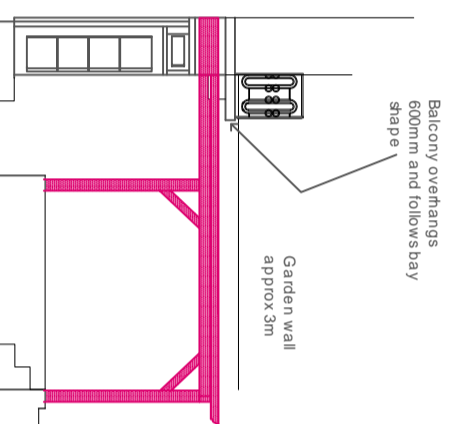

Amendments

A	
B	
C	
D	
E	

Title	49A BELSIZE PARK GARDENS LONDON NW3 4JL GARDEN FLAT
Job/Floor:	THE PERGOLA
Scale	1:50
Date	October 16th 2020

Drawing Number	 MDP
-----------------------	---

LPP 01

Plan showing PERGOLA TOP

LOWER GROUND FLOOR FLAT
49a BELSIZE PARK GARDENS

First and Second Floors/over

Elevation From Garden

SIDE VIEW

Elevation From Garden
Showing PERGOLA