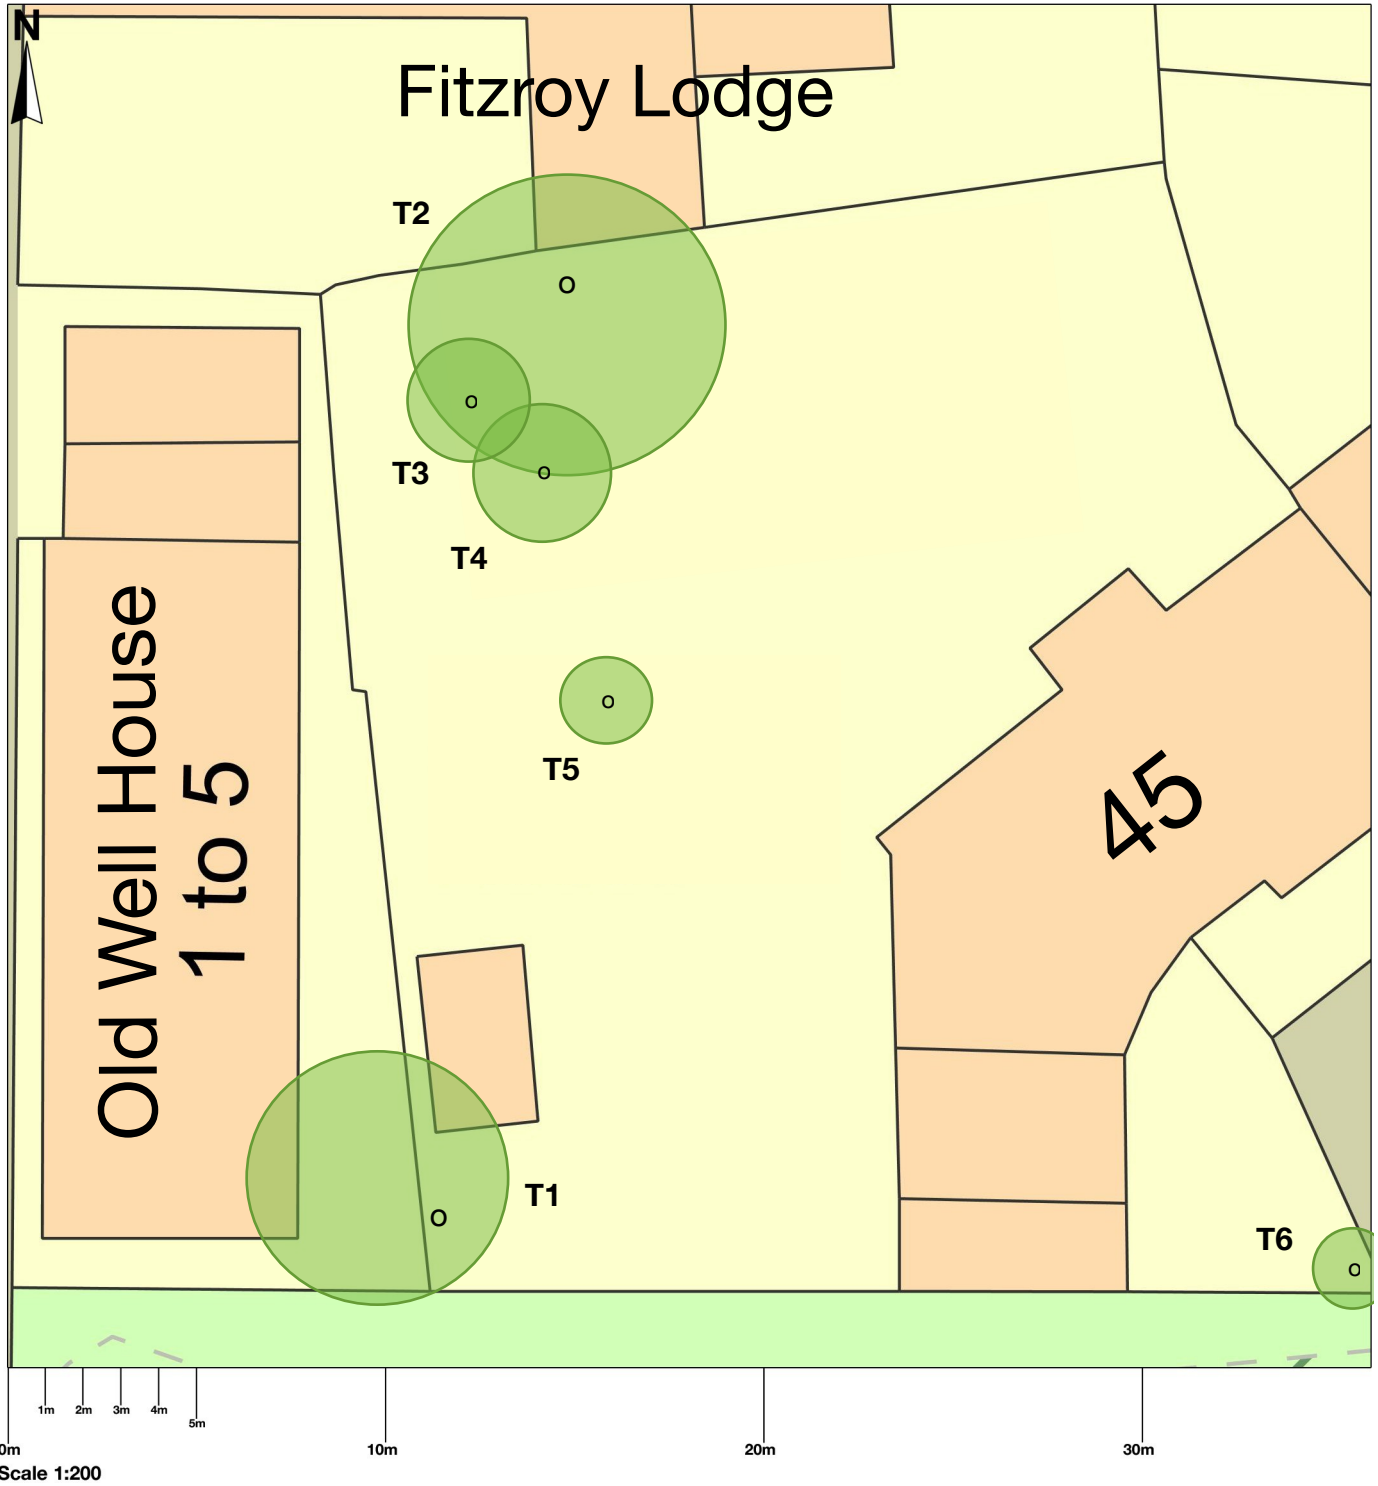

# TREE SURVEY SITE PLAN

SITE: 45 Highgate West Hill, London, N6 6DB

DATE: October 20

DWG REF: T001

SCALE: 1:200 @ A4 - stump locations indicative / not GIS plotted  
PREPARED BY M F