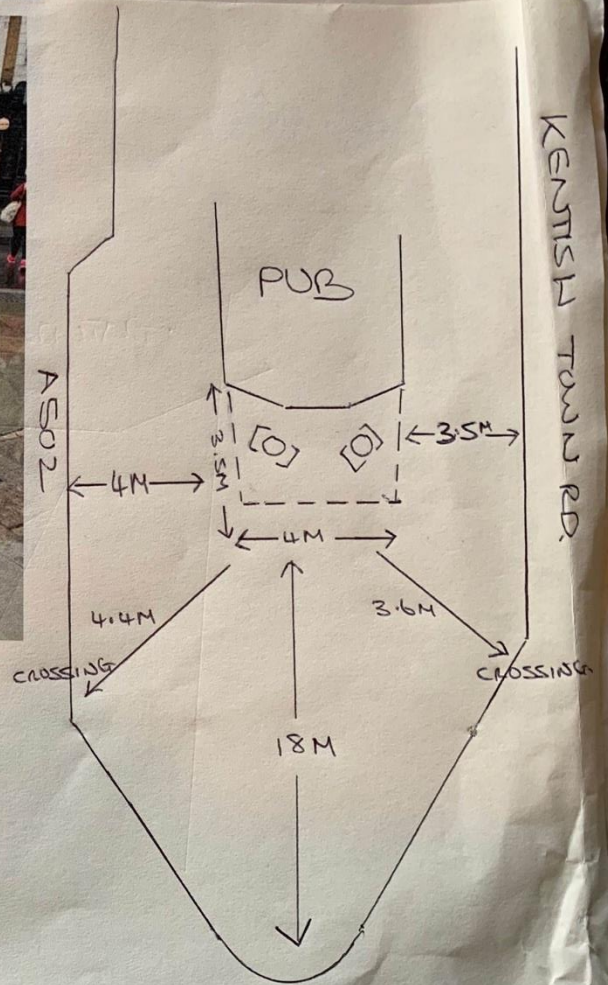

5.

0/5 AREA 3.5M x 4M.  
 2 x TABLES 90CM DIAMETER.

O/S AREA 3.5M X 4M.