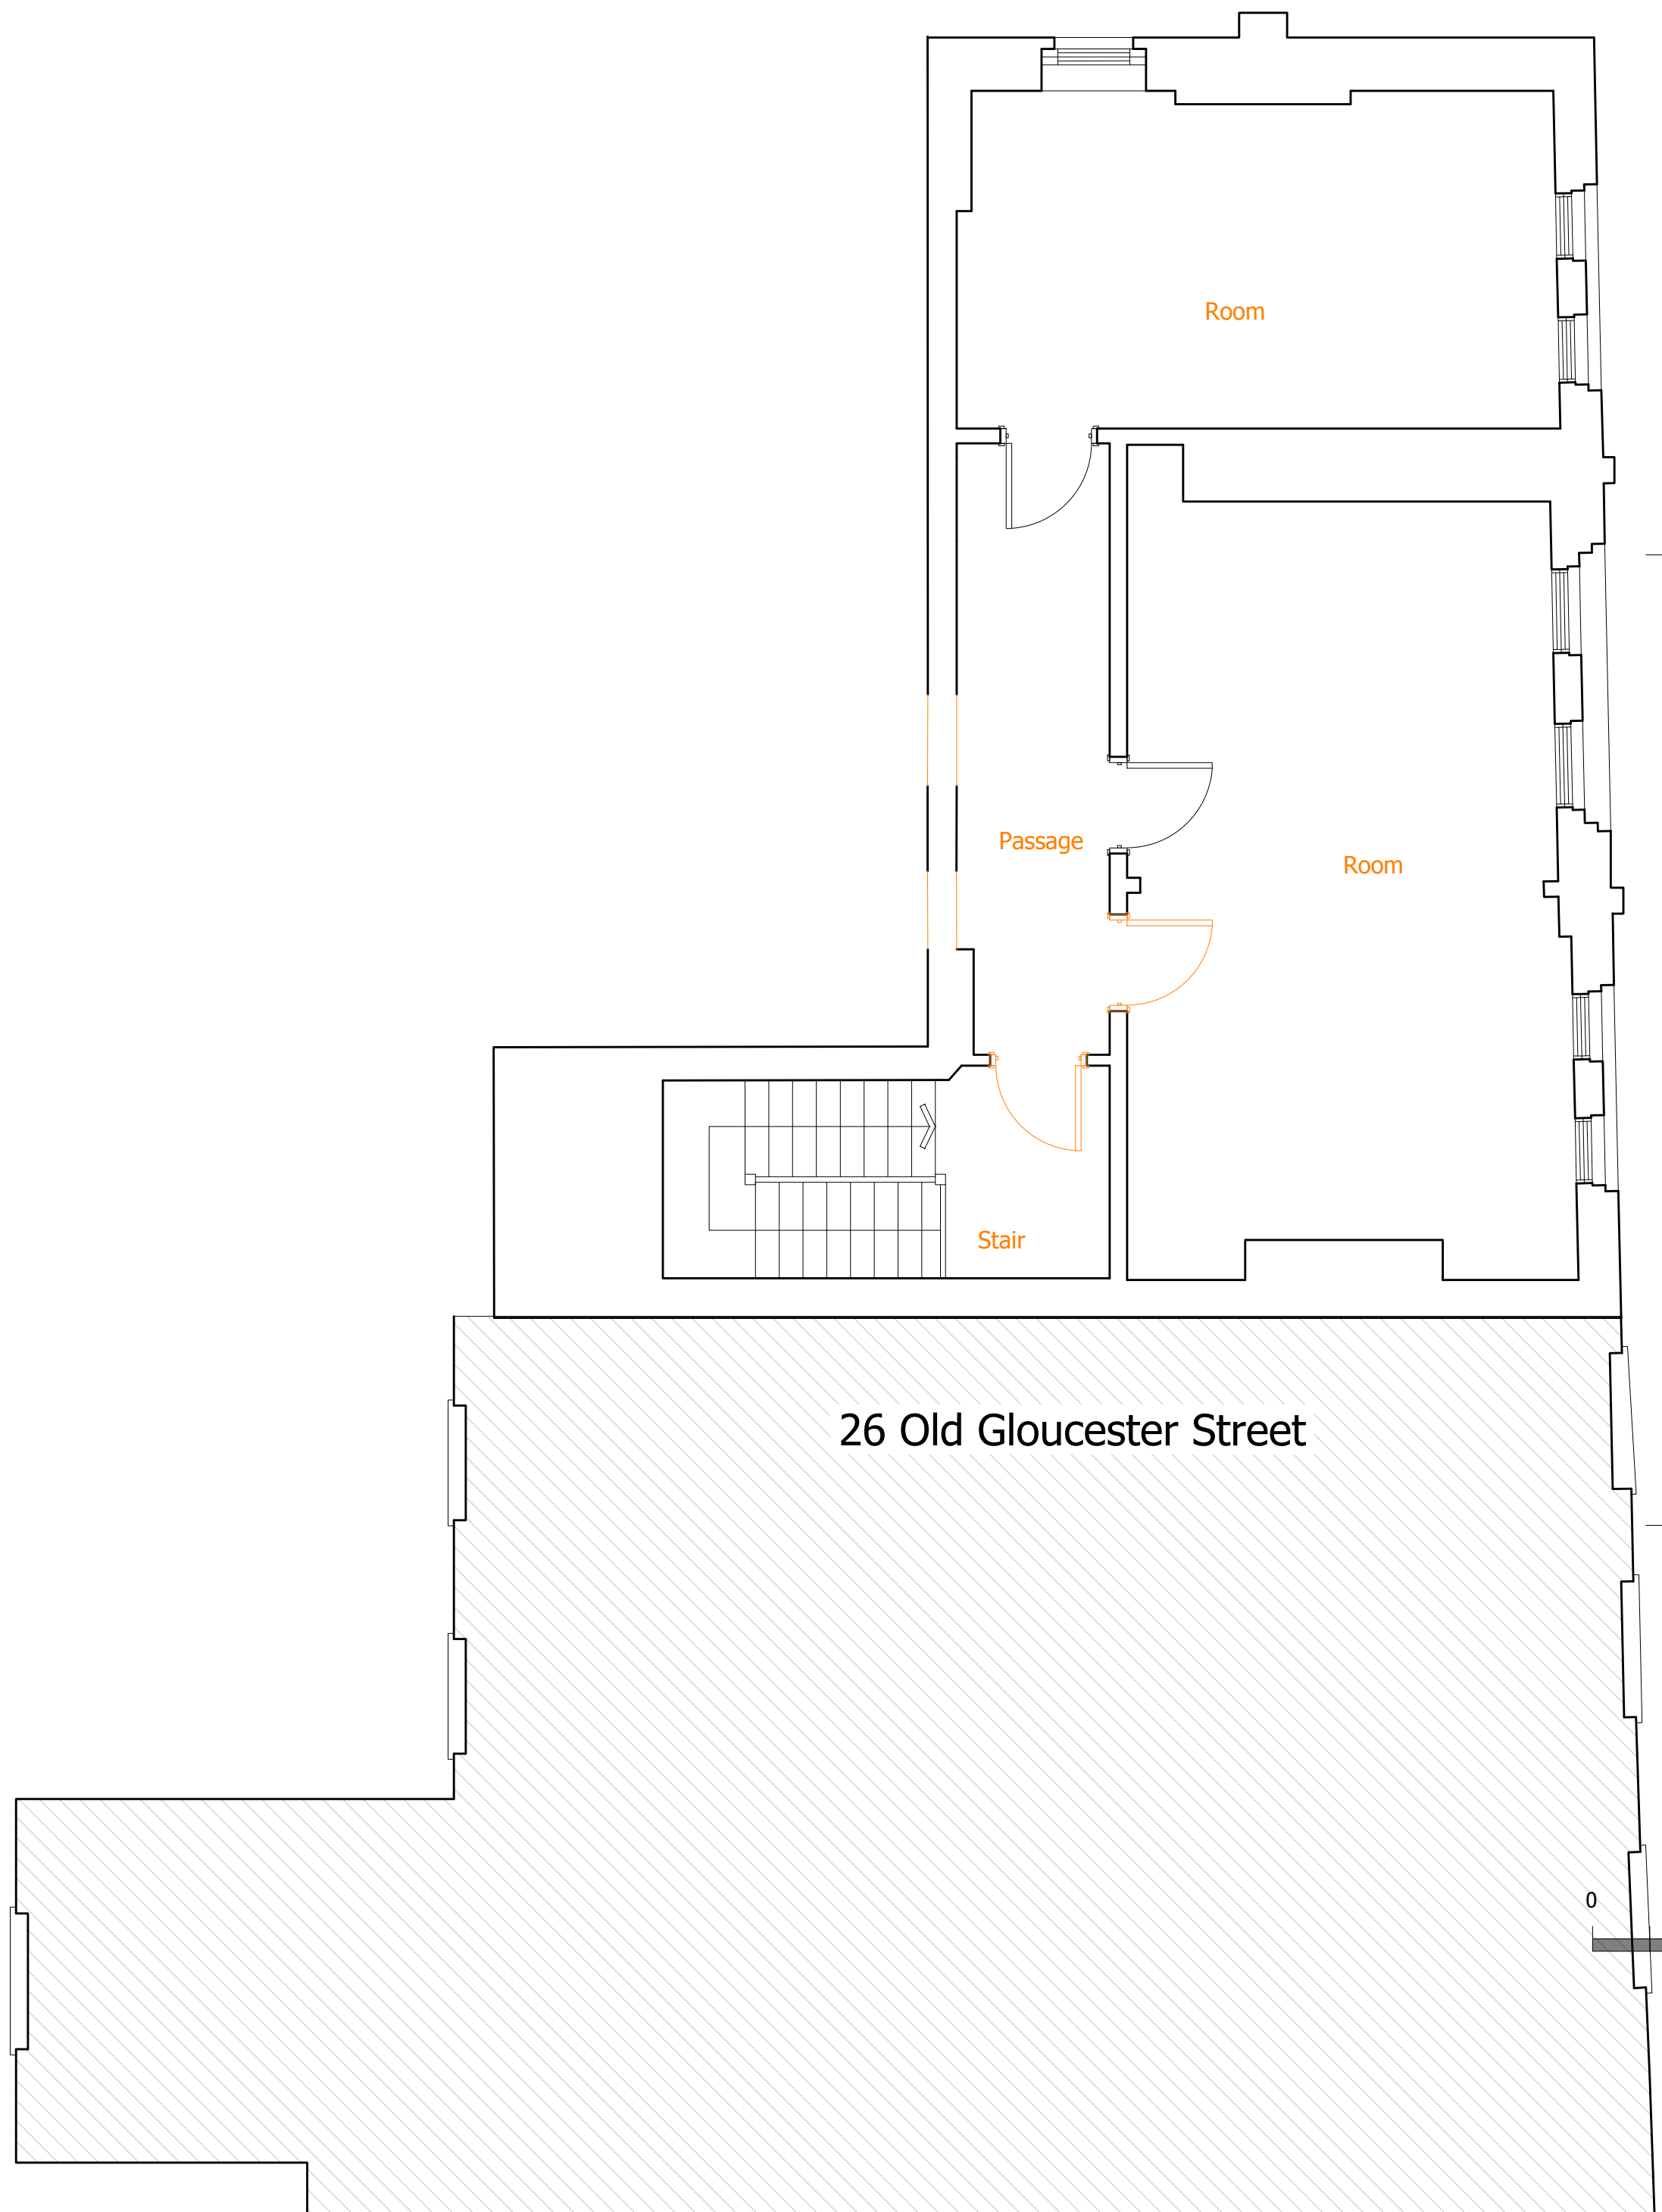

Church of St. George The Martyr

E B

B A

C

114-118
Southampton
Row

E D

26 Old Gloucester Street

Room

Passage

Stair

Room

26 Old Gloucester Street

Old
Gloucester
Street

C

D A

Rev	Description	Date	By
A	Modified following scheme revision	200717	MFH

Title
**Plan Level 3
Demolitions**

Scale
1:50@A1

Date
15.12.2014

Drawn
Daw

Checked
MFH

Project No
0572

Drawing No
L(DE)005

REV
A