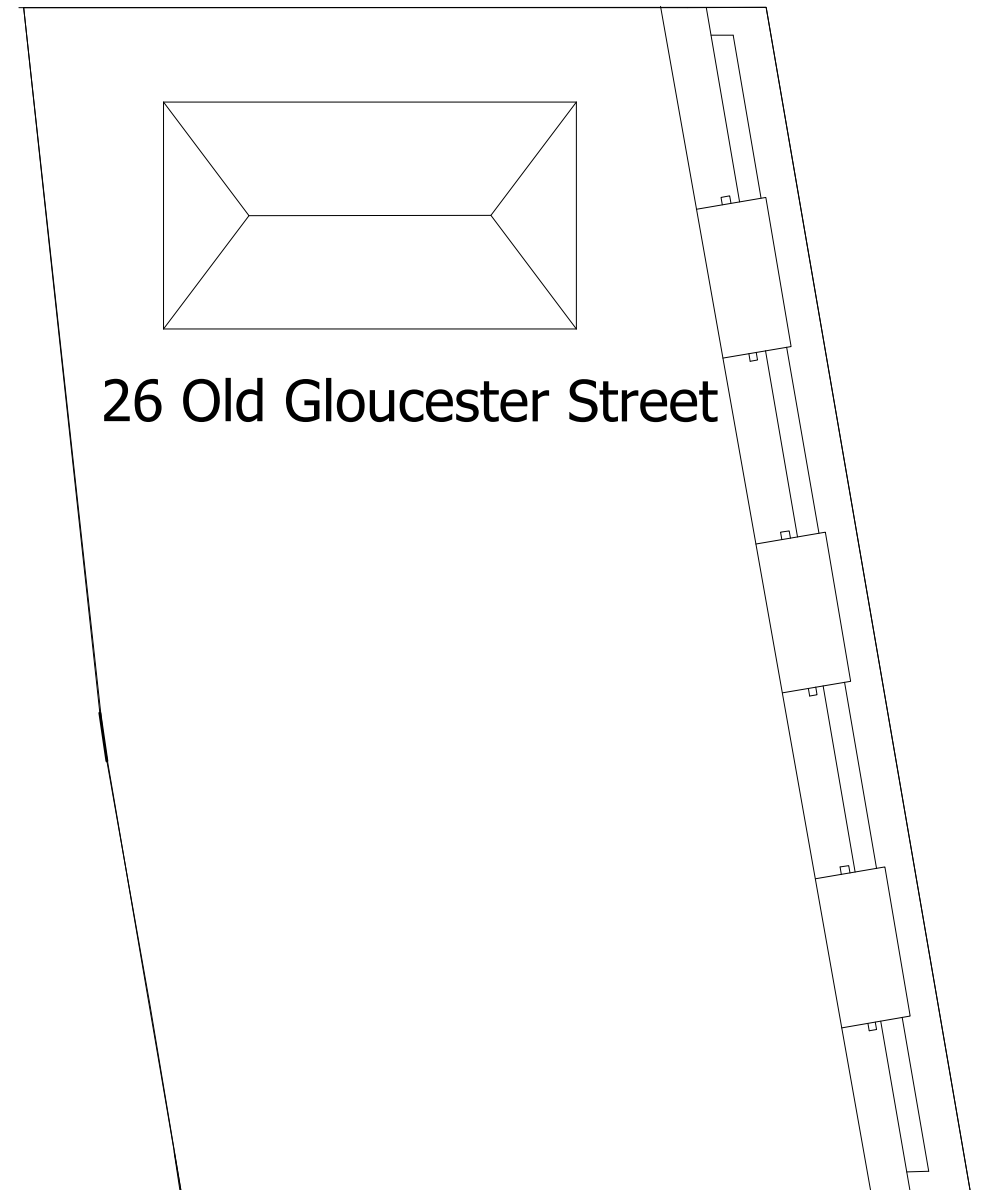

Church of St. George The Martyr

E B

B A

C

114-118
Southampton
Row

E D

26 Old Gloucester Street

Room

Passage

Stair

Room

26 Old Gloucester Street

Old
Gloucester
Street

C

D A

Rev	Description	Date	By
A	Modified following scheme revision	200717	MFH

Title
**Plan Level 3
Demolitions**

Scale
1:50@A1

Date
15.12.2014

Drawn
Daw

Checked
MFH

Project No
0572

Drawing No
L(DE)005

REV
A