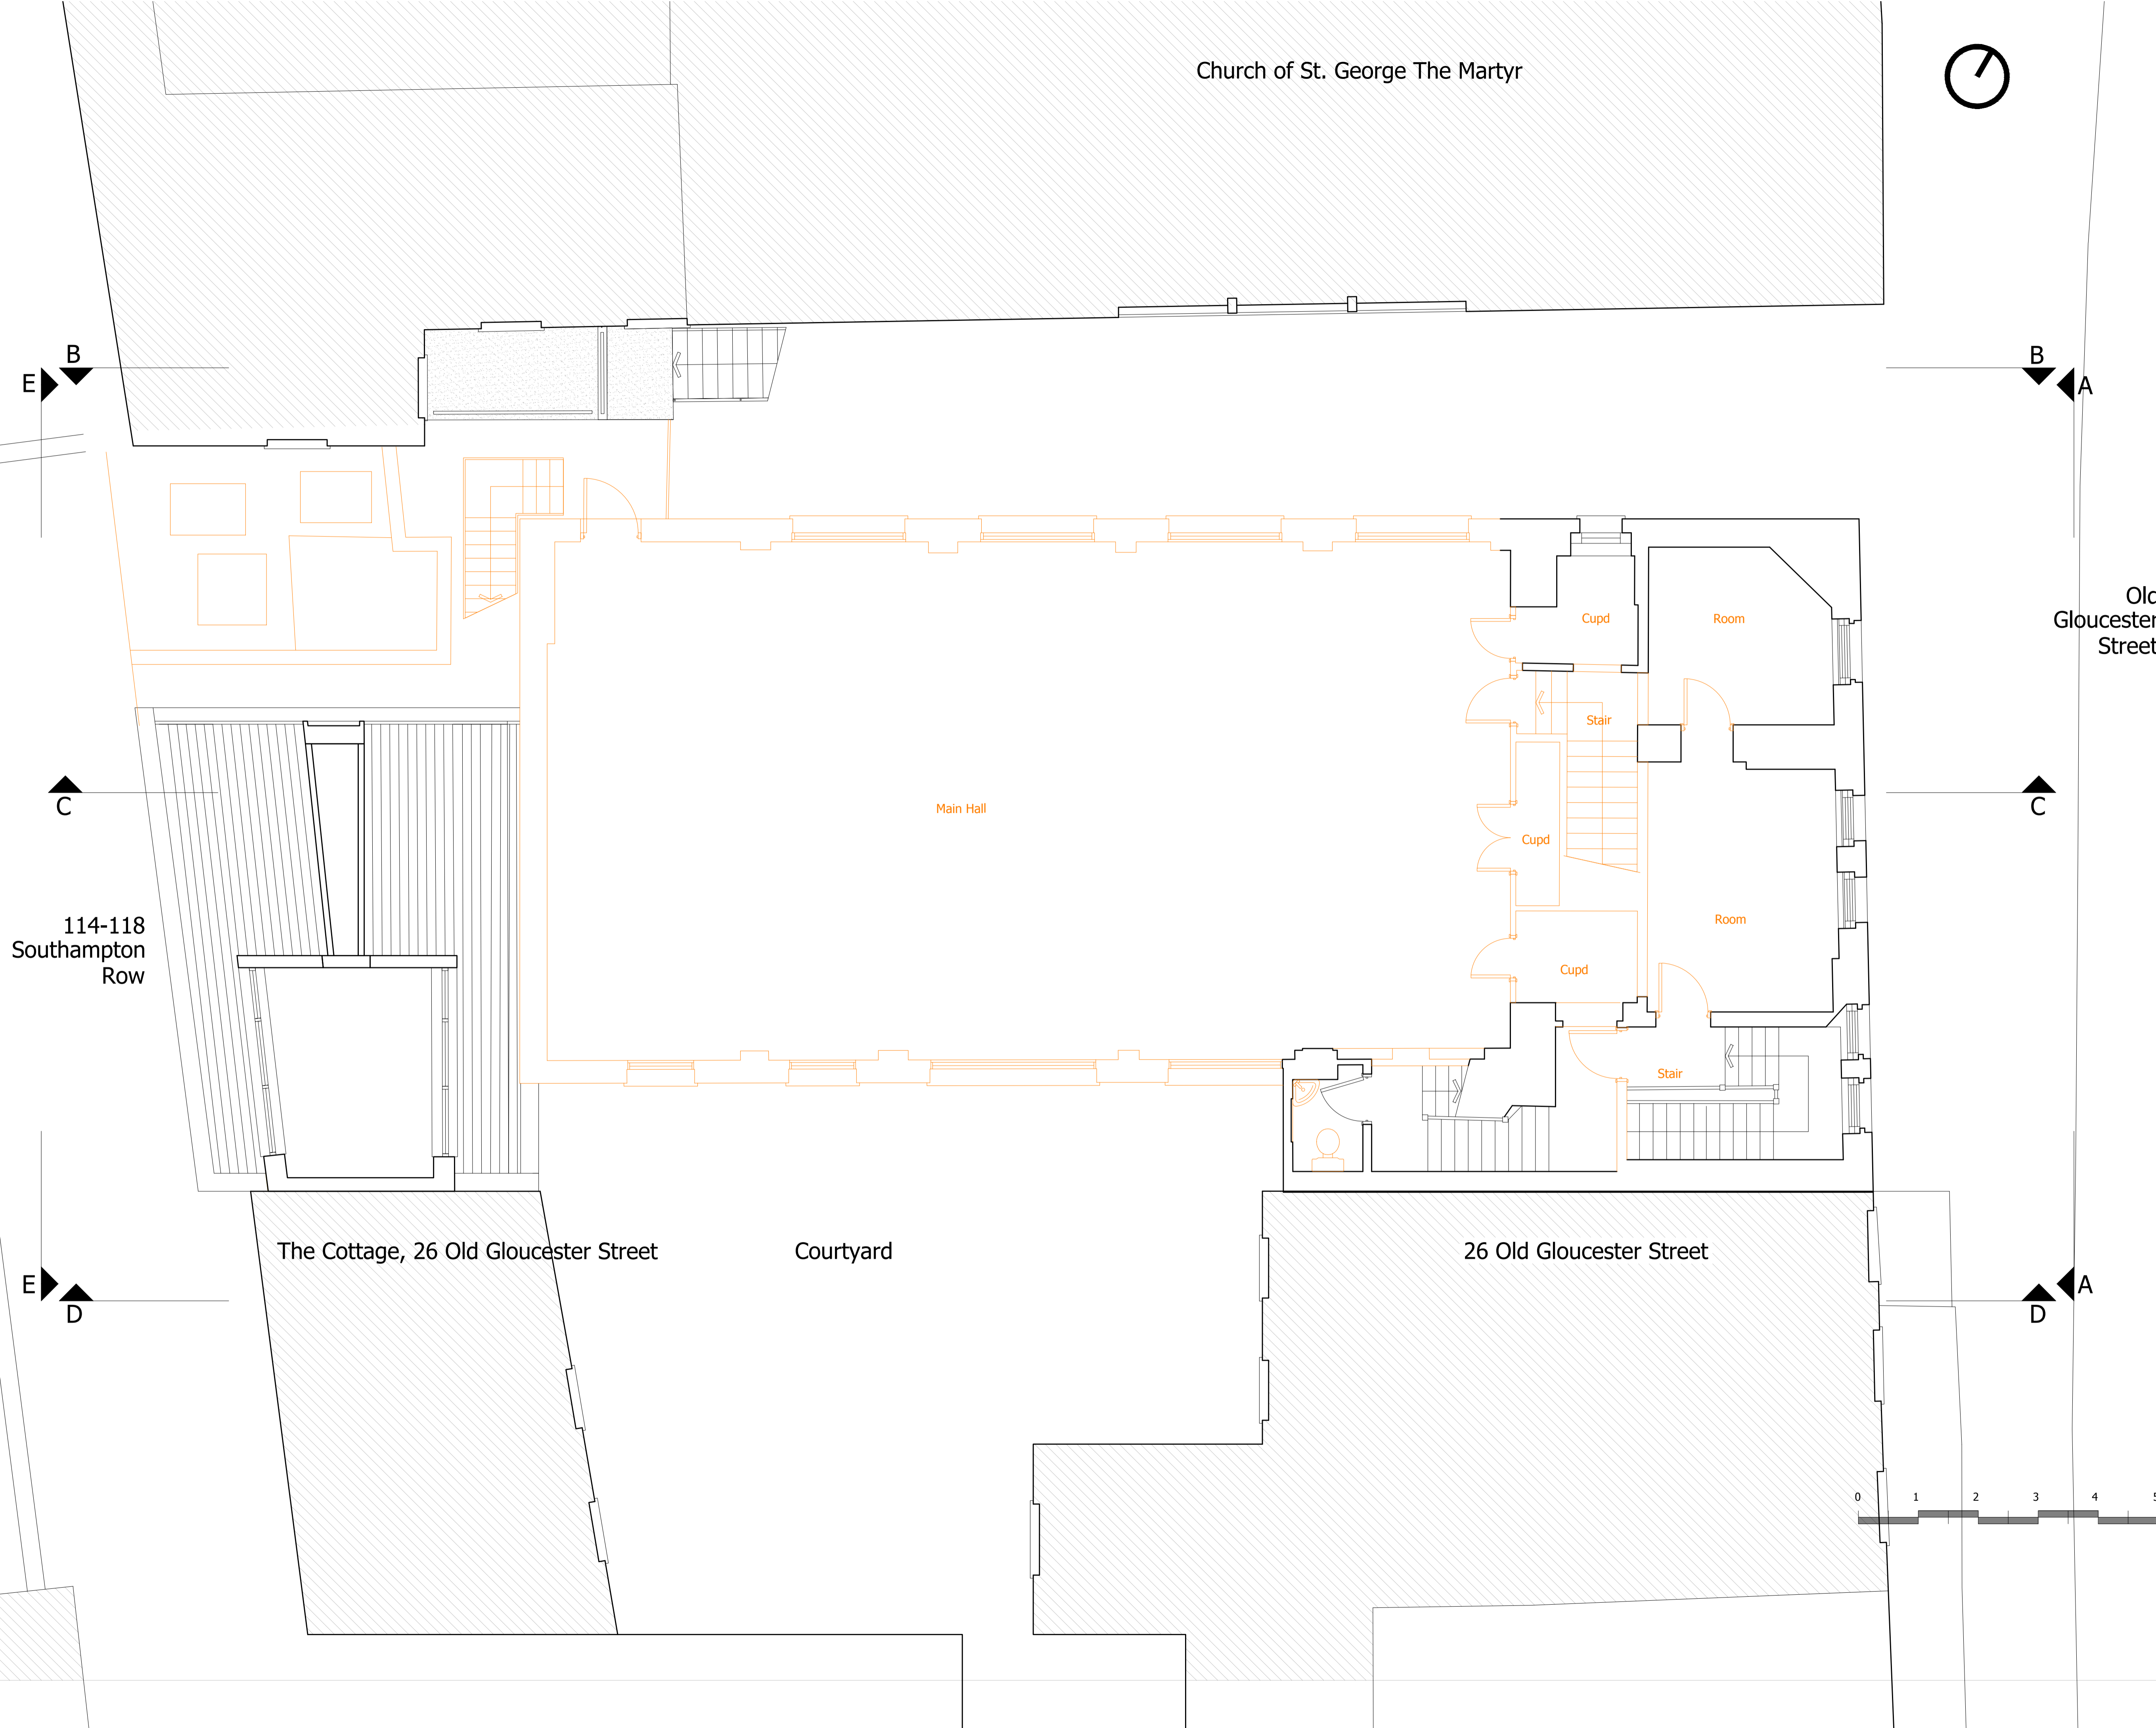

Church of St. George The Martyr

Old Gloucester Street

114-118 Southampton Row

The Cottage, 26 Old Gloucester Street

Courtyard

26 Old Gloucester Street

Rev	Description	Date	By
A	Modified following scheme revision	200717	MFH

Status
Planning

Client
Nilkanth Estates Limited

Project
**25 Old Gloucester Street
WC1N 3AF**

Title
**Plan Level 1
Demolitions**

Scale
1:50@A1

Date
15.12.2014

Drawn
Daw

Checked
MFH

Project No
0572

Drawing No
L(DE)003

REV
A