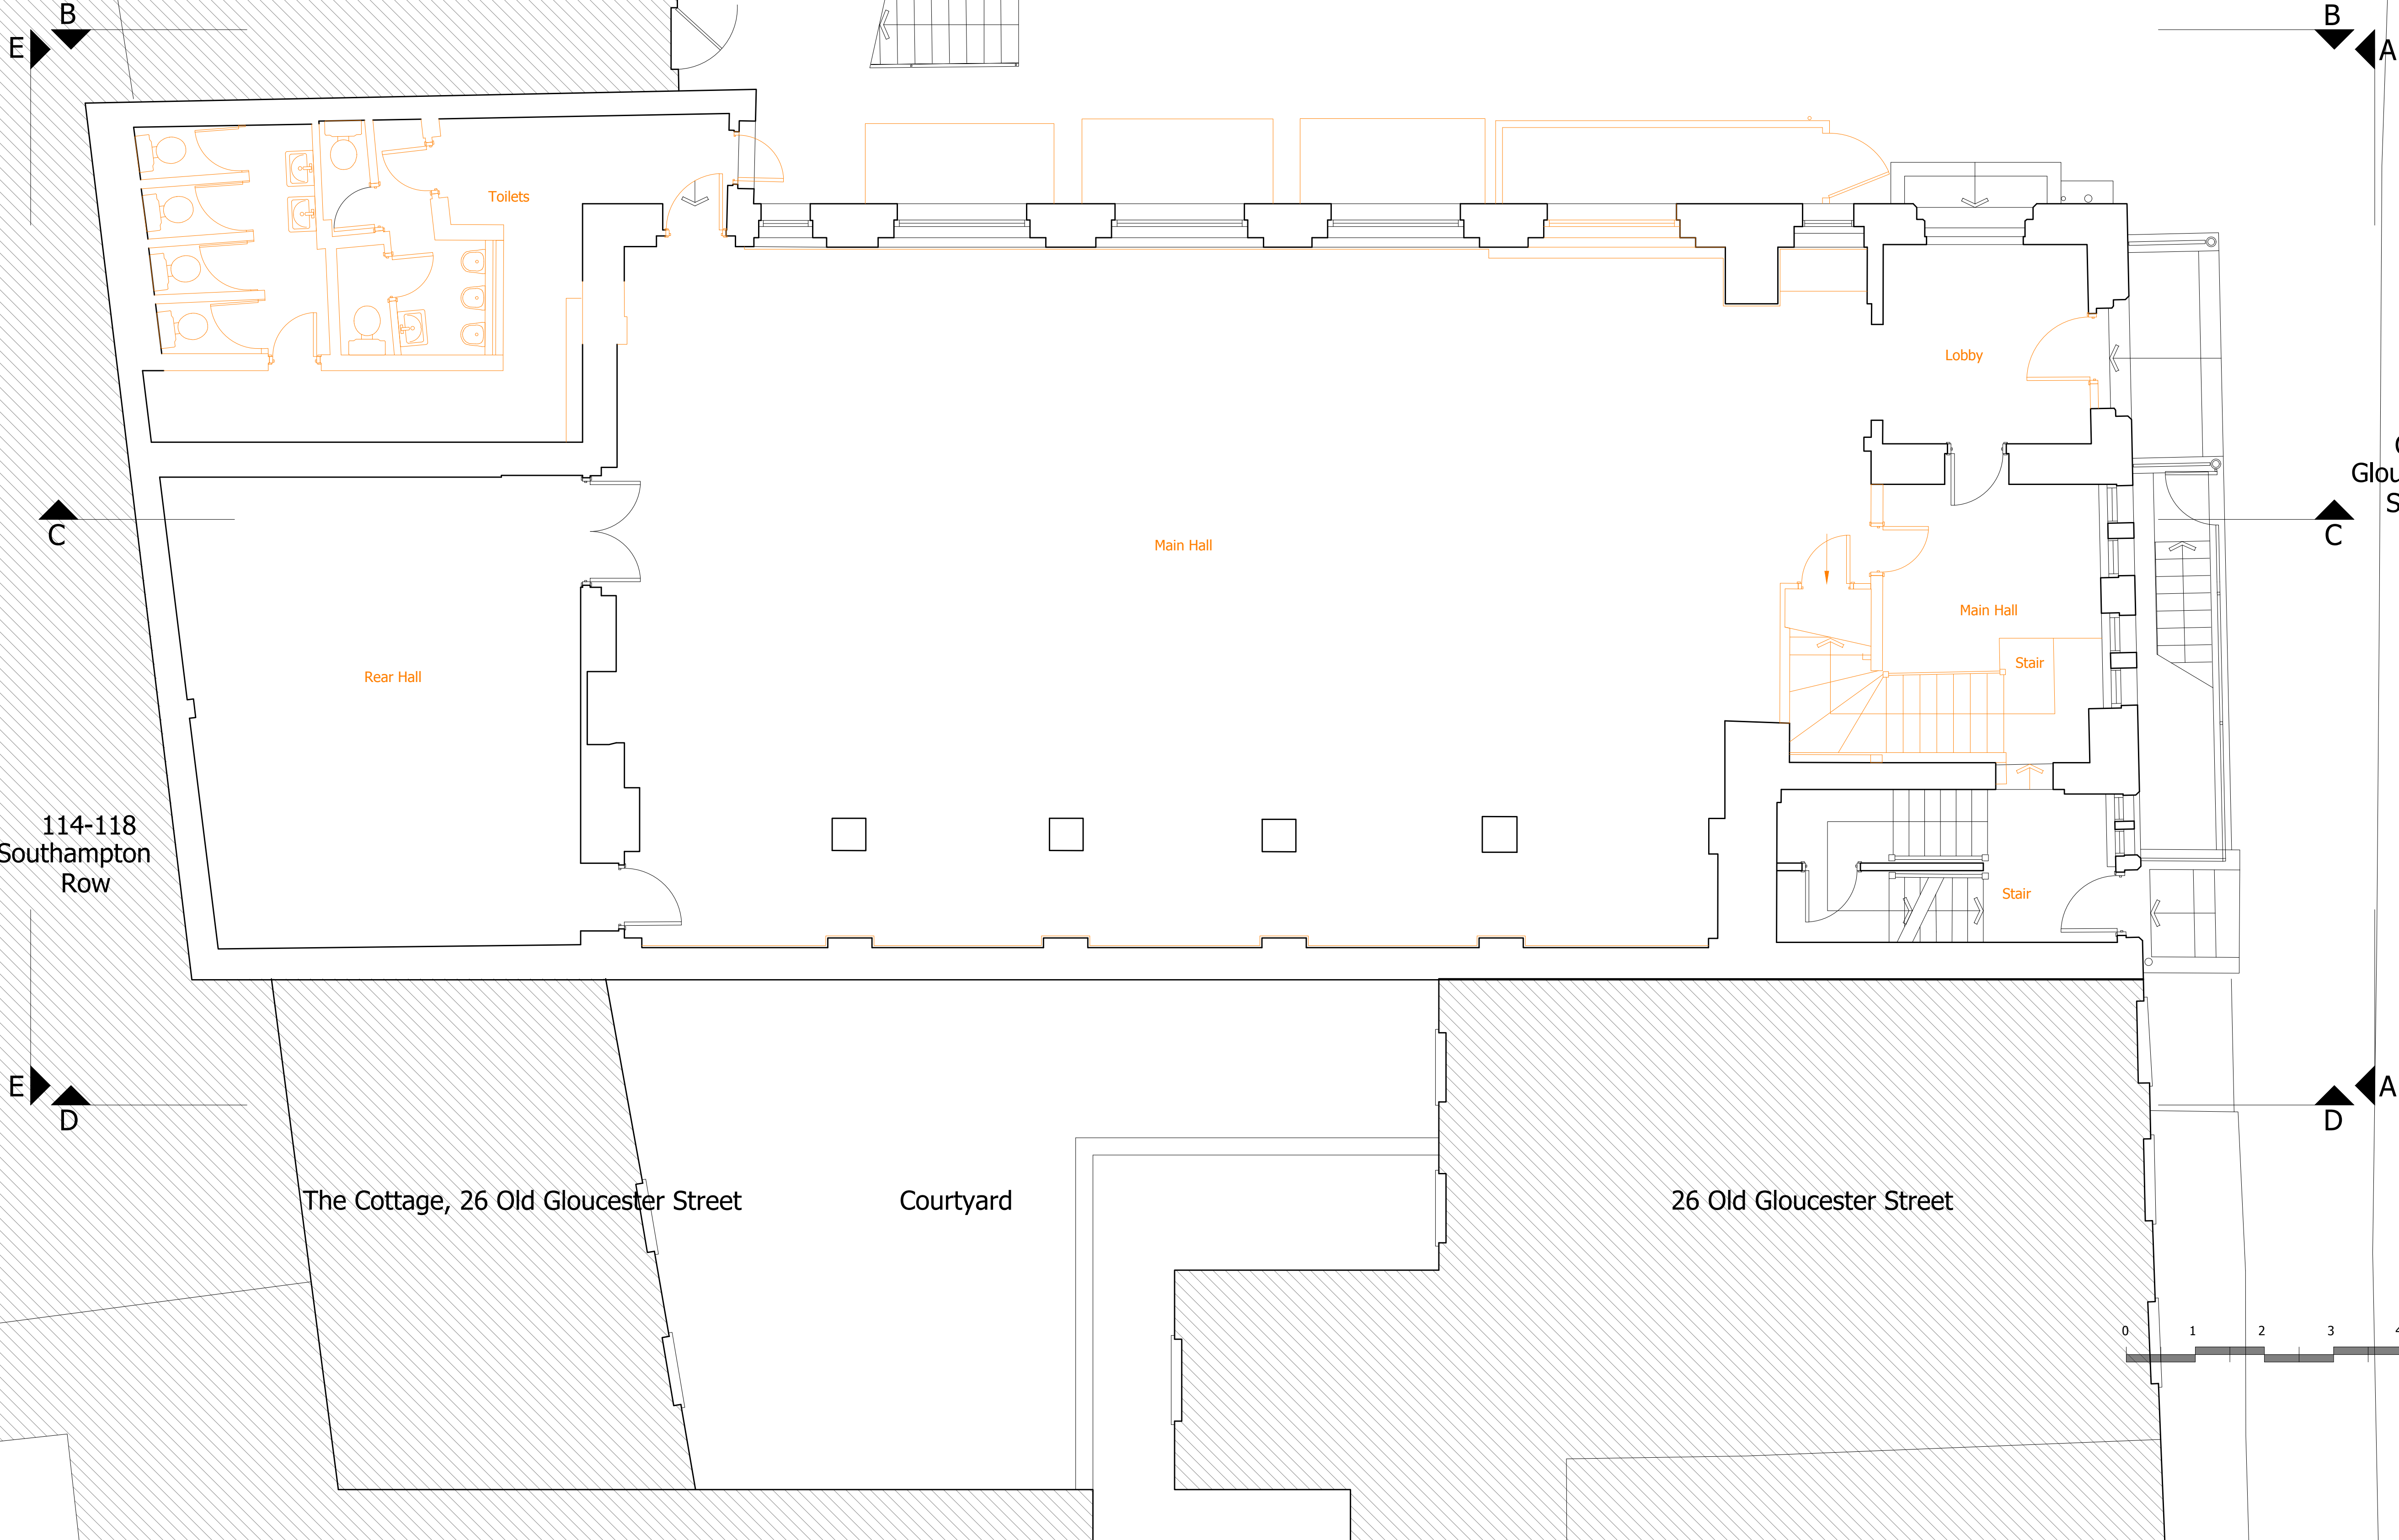

Church of St George The Martyr

Old Gloucester Street

114-118 Southampton Row

The Cottage, 26 Old Gloucester Street

Courtyard

26 Old Gloucester Street

Rev	Description	Date	By
A	Modified following scheme revision	200717	MFH

Project  
25 Old Gloucester Street WC1N 3AF  
WC1N 3AF

Title  
Plan Level 0  
Demolitions

Scale  
1:50@A1

Date  
15.12.2014

Drawn	Checked
DAW	MFH
Project No 0572	Drawing No L(DE)002
	REV A