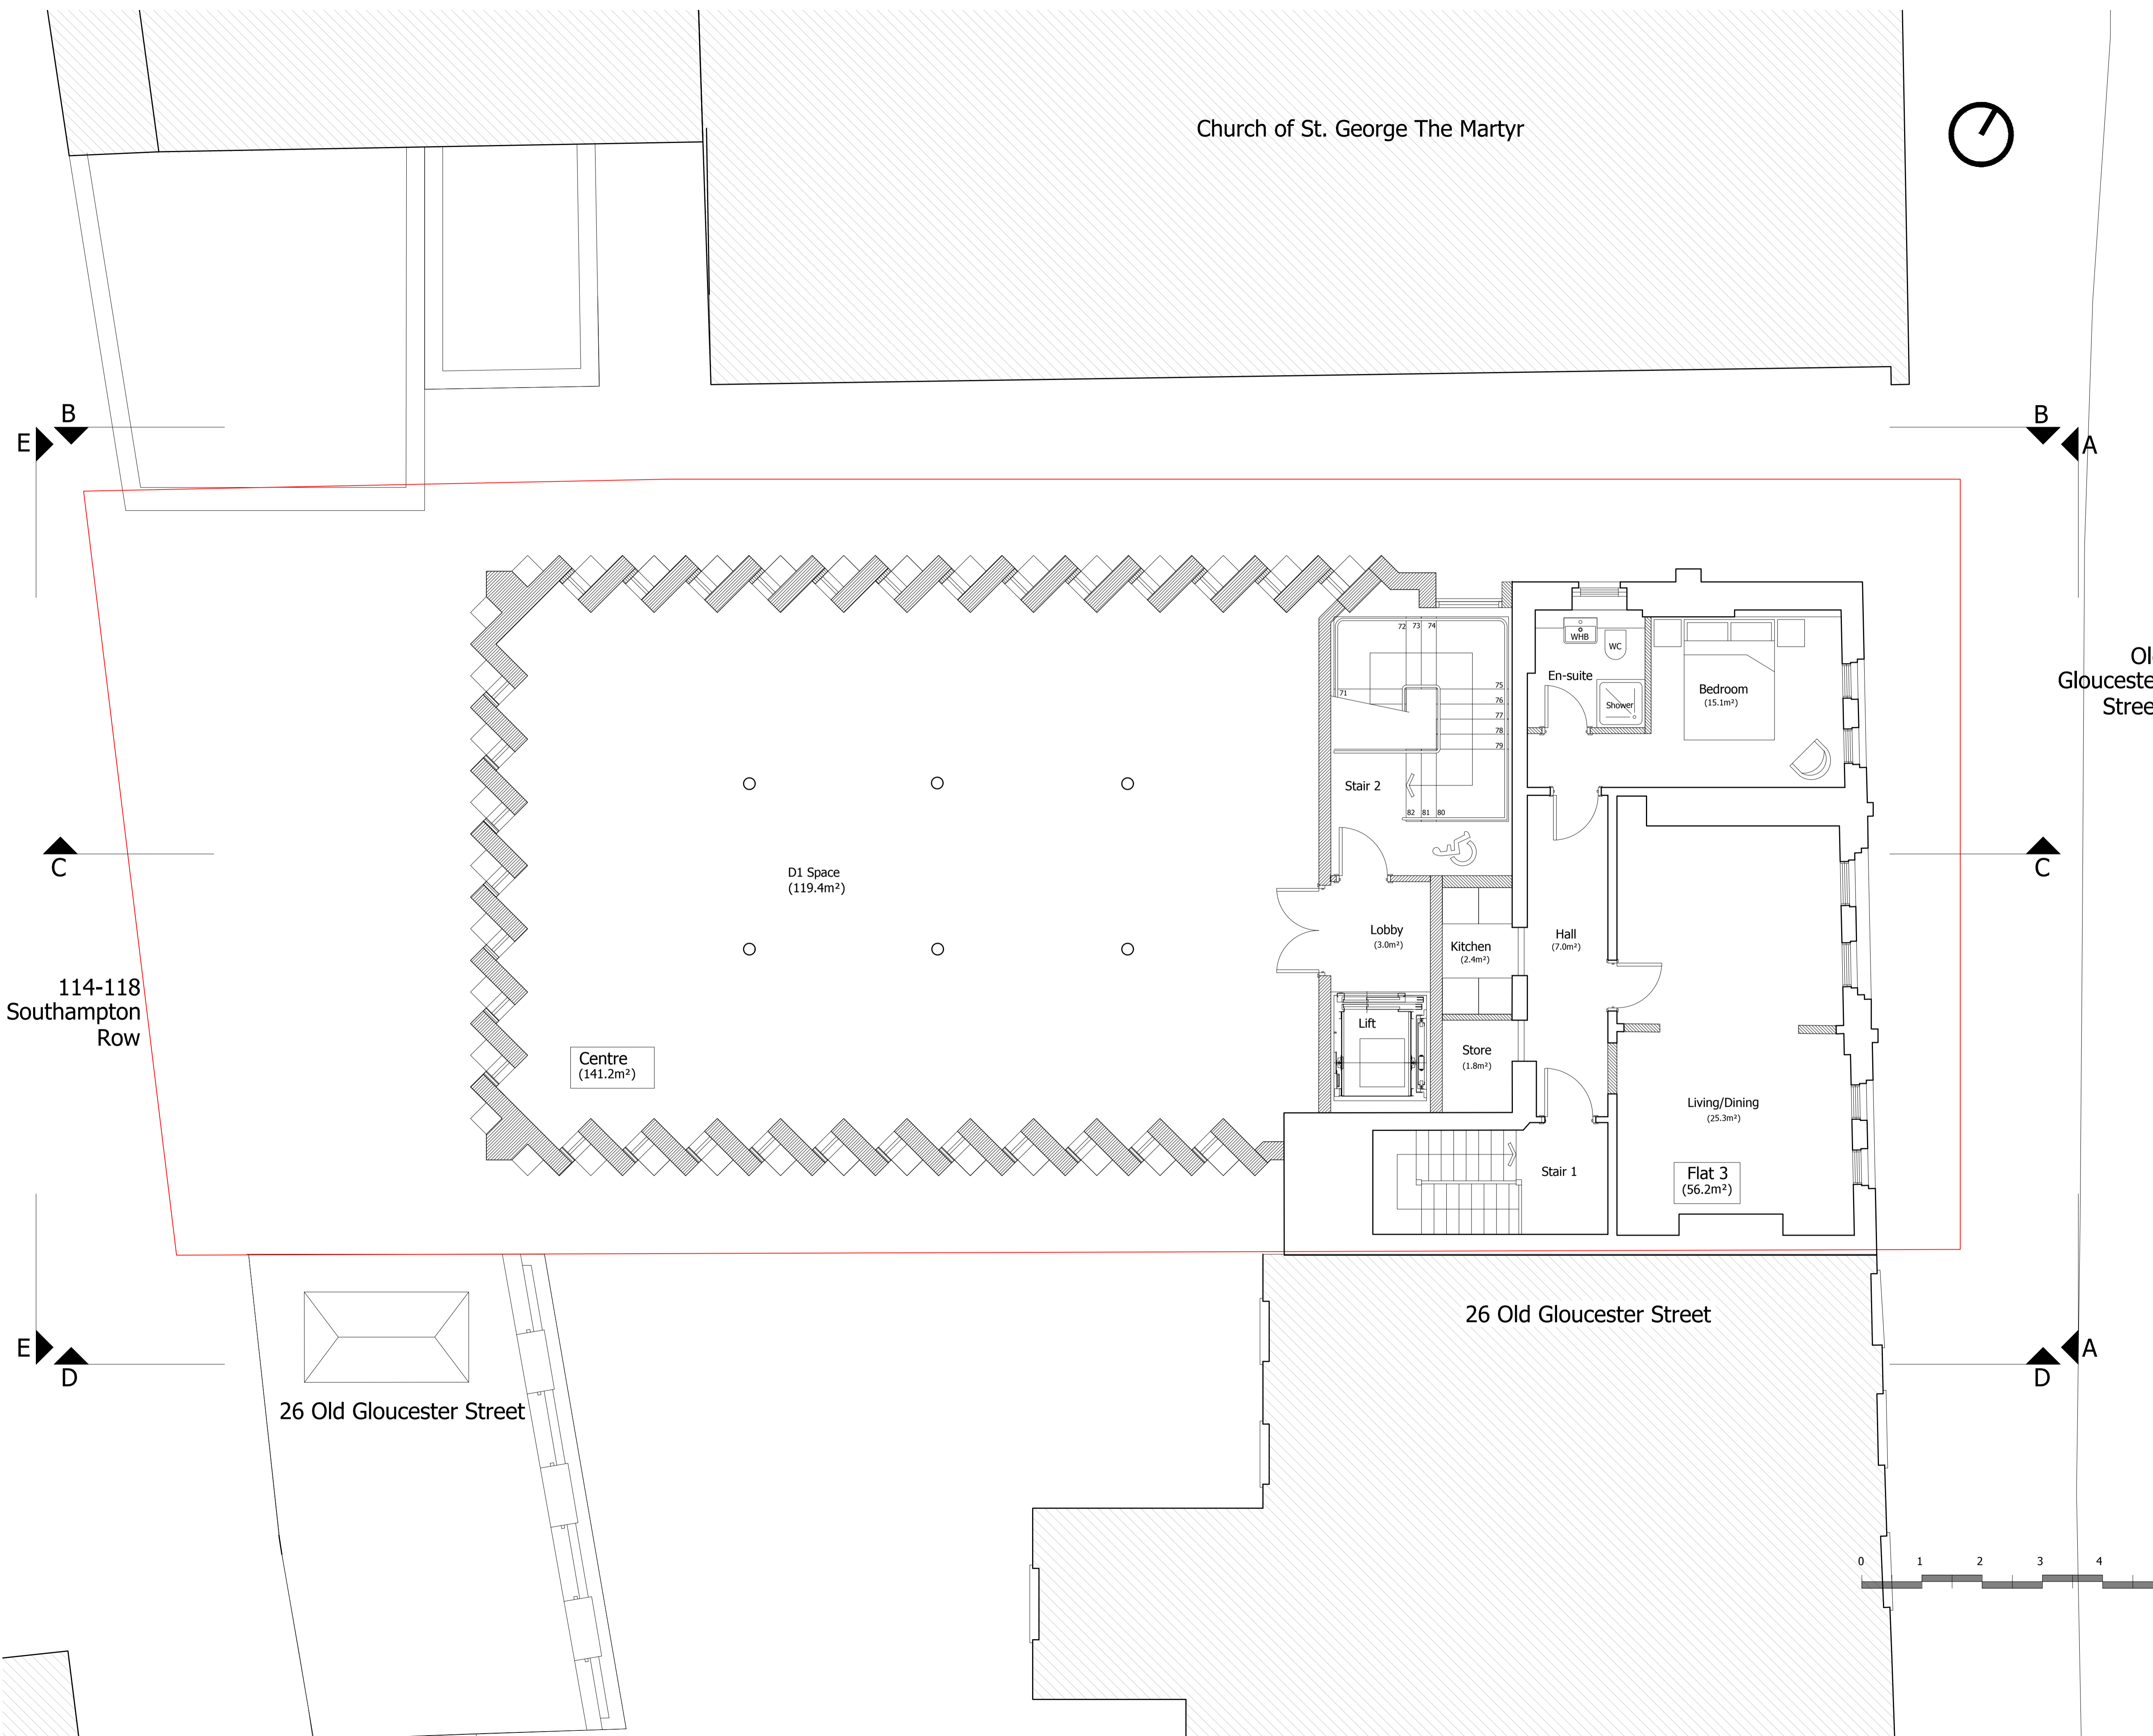

Church of St. George The Martyr

Old Gloucester Street

114-118 Southampton Row

26 Old Gloucester Street

26 Old Gloucester Street

Rev	Description	Date	By
D	Modifications after pre-app advice	200717	MFH
C	General Reversion	19.03.20	RMG
B	General Reversion	27.02.20	RMG
A	General Reversion	12.02.20	RMG

Status
Planning

Client
Nilkanth Estates Limited

Project
**25 Old Gloucester Street
WC1N 3AF**

Title
**Plan Level 3
Proposed**

Scale
1:50@A1

Date
26.04.2019

Drawn IAD	Checked MFH
Project No 0572	Drawing No L(--)-005
	REV D