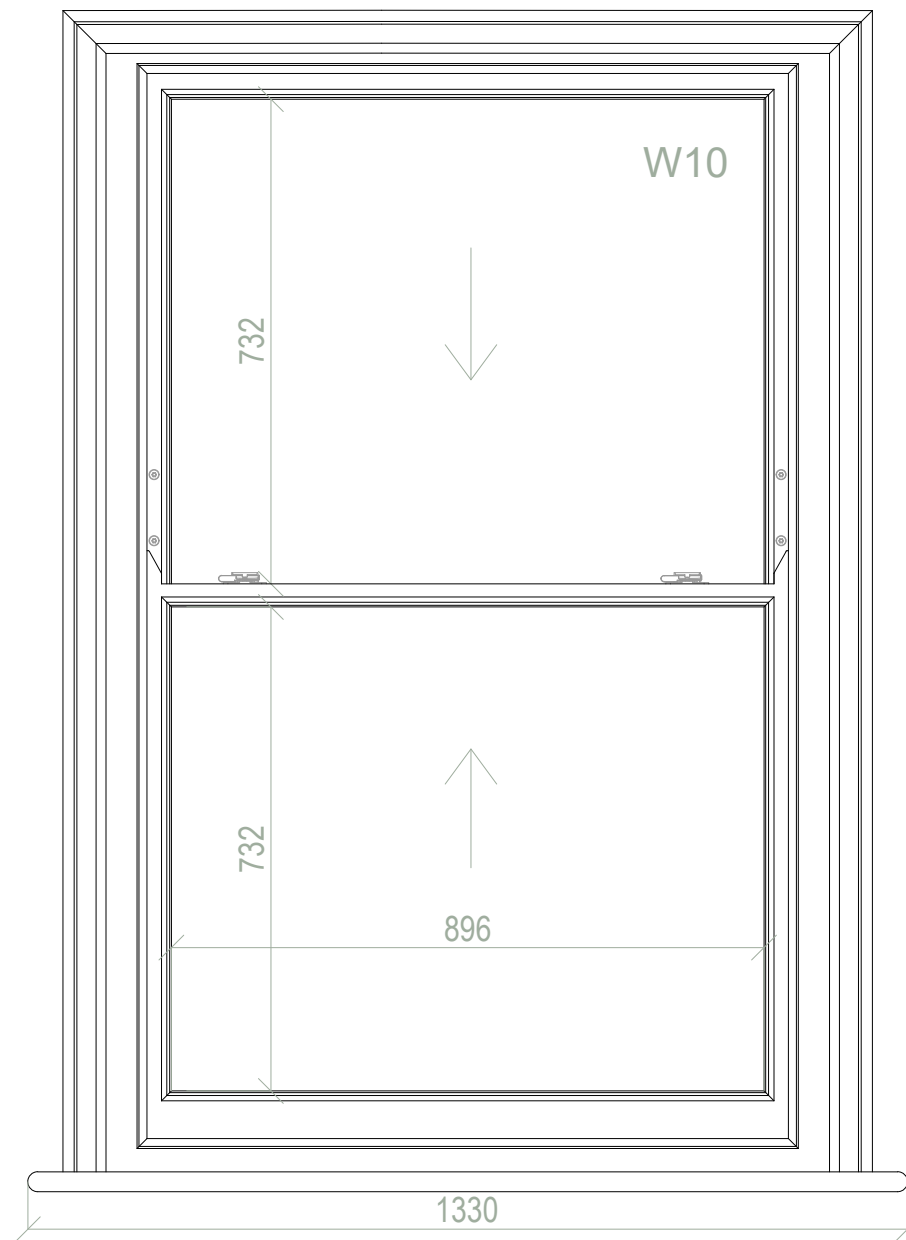

Project 10058 - Jin Wang

Drawn By Mindaugas Kazeva

Scale 1:10 @ A3

Element Sash window

Date 15/10/2019

Chkd By ----

VIEW FROM THE INSIDE

VIEW FROM THE OUTSIDE