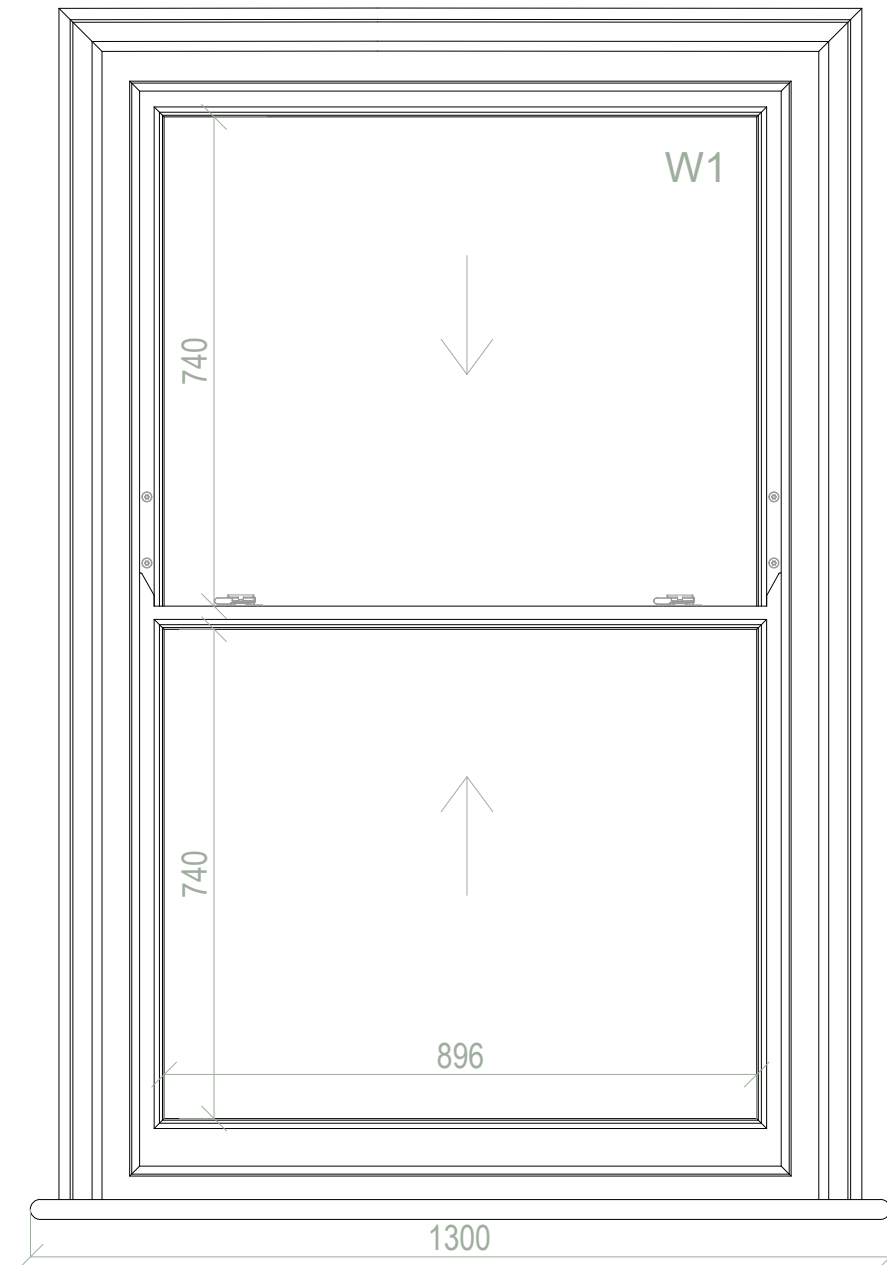

VIEW FROM THE INSIDE

VIEW FROM THE OUTSIDE

SPRING ASSISTED SASH WINDOW - Kitchen (rear)

GLAZING: Single glazed.

PAINT: White

AYRTON
WINDOWS & DOORS

AYRTON WINDOWS & DOORS
The Showroom 406-408 Merton Road, SW18 5AD, Wandsworth
Tel-(020)-8877-8920
e-mail-enquiries@ayrtonbespoke.co.uk

ALL DIMENSIONS TO BE CHECKED ON SITE BEFORE COMMENCING WORK. NO DIMENSIONS TO BE SCALED FROM THIS DRAWING.
If this drawing or any part thereof is used for any purpose other than assessing the design and/or specification of Ayrton Bespoke Ltd without the express written permission of Ayrton Bespoke Ltd, a fee will be charged being the actual cost of production of the drawing or its value to the user, whichever is the greater.

Project 10058 - Jin Wang

Drawn By Mindaugas Kazeva

Scale 1:10 @ A3

Element Sash window

Date 15/10/2019

Chkd By ----