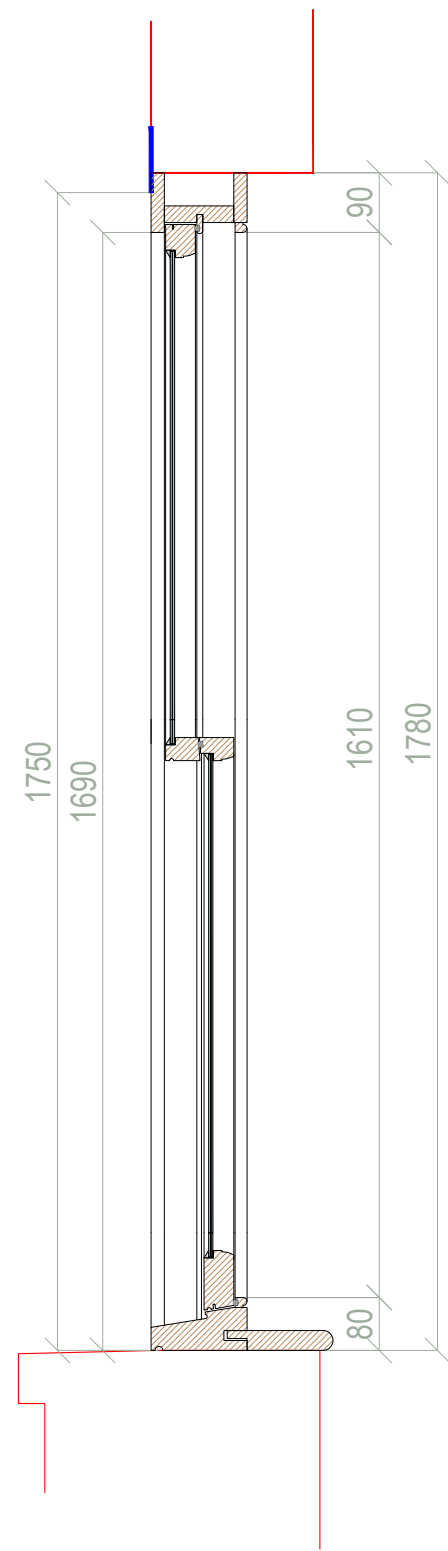

Project 10058 - Jin Wang

Drawn By Mindaugas Kazeva

Scale 1:10 @ A3

Element Sash window

Date 15/10/2019

Chkd By ----

VIEW FROM THE INSIDE

VIEW FROM THE OUTSIDE