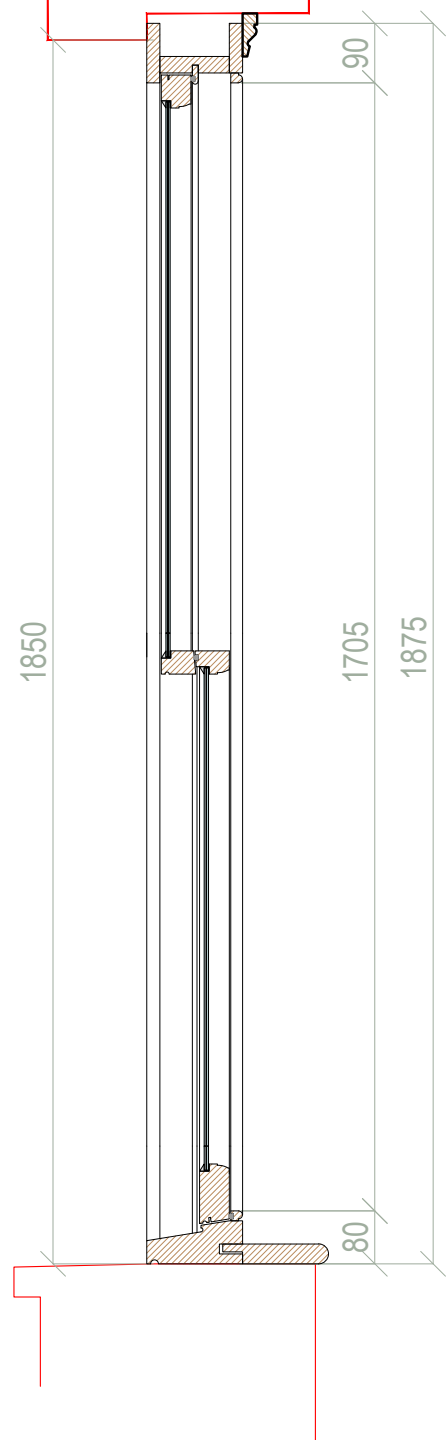

ALL DIMENSIONS TO BE CHECKED ON SITE BEFORE COMMENCING WORK. NO DIMENSIONS TO BE SCALED FROM THIS DRAWING.
If this drawing or any part thereof is used for any purpose other than assessing the design and/or specification of Ayrton Bespoke Ltd without the express written permission of Ayrton Bespoke Ltd, a fee will be charged being the actual cost of production of the drawing or its value to the user, whichever is the greater.

Project 10058 - Jin Wang

Drawn By Mindaugas Kazeva

Scale 1:10 @ A3

Element Sash window

Date 15/10/2019

Chkd By ---

VIEW FROM THE INSIDE

VIEW FROM THE OUTSIDE