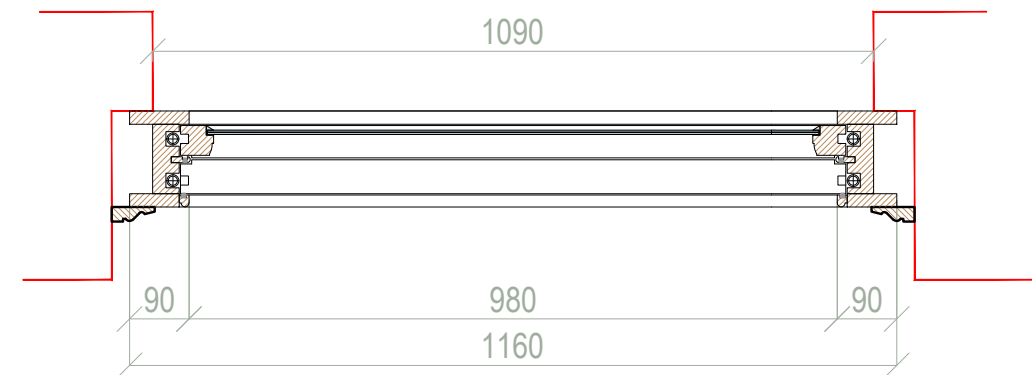

SPRING ASSISTED SASH WINDOW - Spare bedroom (front)

GLAZING: Single glazed.

PAINT: White

AYRTON
WINDOWS & DOORS

AYRTON WINDOWS & DOORS
The Showroom 406-408 Merton Road, SW18 5AD, Wandsworth
Tel-(020)-8877-8920
e-mail-enquiries@ayrtonbespoke.co.uk

ALL DIMENSIONS TO BE CHECKED ON SITE BEFORE COMMENCING WORK. NO DIMENSIONS TO BE SCALED FROM THIS DRAWING.
If this drawing or any part thereof is used for any purpose other than assessing the design and/or specification of Ayrton Bespoke Ltd without the express written permission of Ayrton Bespoke Ltd, a fee will be charged being the actual cost of production of the drawing or its value to the user, whichever is the greater.

Project 10058 - Jin Wang

Drawn By Mindaugas Kazeva

Scale 1:10 @ A3

Element Sash window

Date 15/10/2019

Chkd By ---