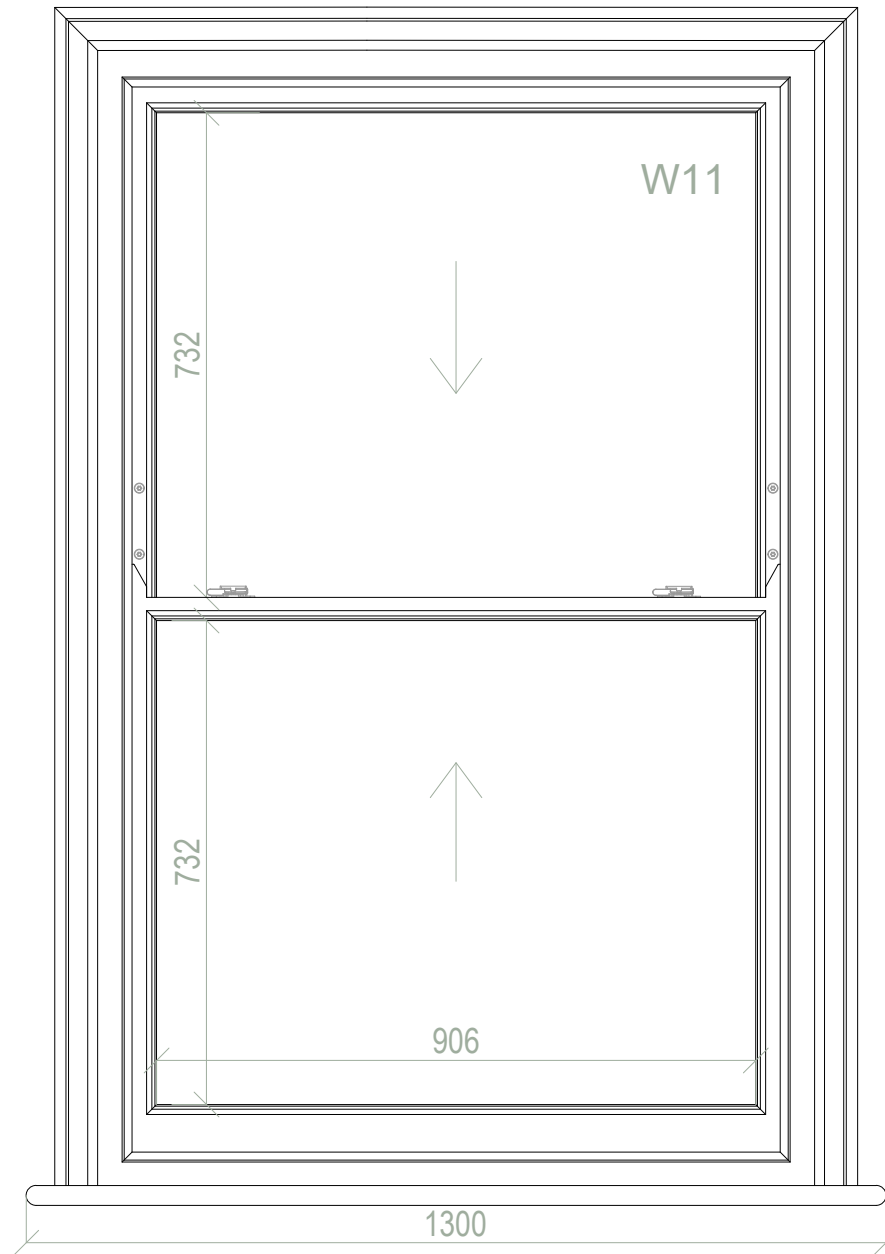

Project 10058 - Jin Wang

Drawn By Mindaugas Kazeva

Scale 1:10 @ A3

Element Sash window

Date 15/10/2019

Chkd By ----

VIEW FROM THE INSIDE

VIEW FROM THE OUTSIDE