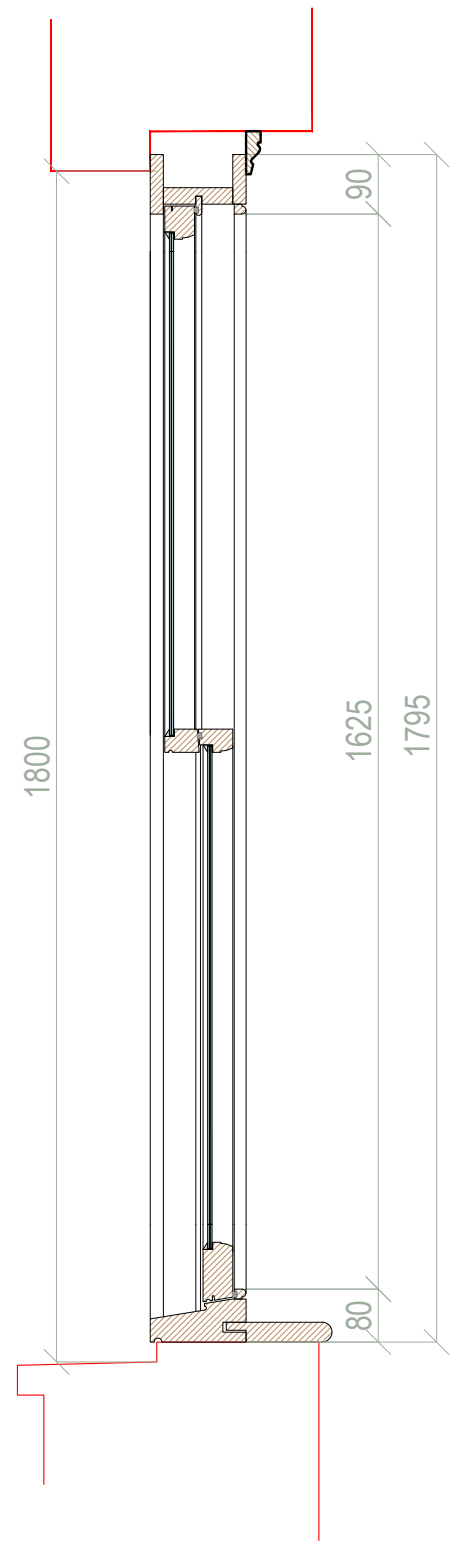

VIEW FROM THE INSIDE

VIEW FROM THE OUTSIDE

SPRING ASSISTED SASH WINDOW - Kitchen (rear)

GLAZING: Single glazed.

PAINT: White

AYRTON
WINDOWS & DOORS

AYRTON WINDOWS & DOORS
The Showroom 406-408 Merton Road, SW18 5AD, Wandsworth
Tel-(020)-8877-8920
e-mail-enquiries@ayrtonbespoke.co.uk

ALL DIMENSIONS TO BE CHECKED ON SITE BEFORE COMMENCING WORK. NO DIMENSIONS TO BE SCALED FROM THIS DRAWING.
If this drawing or any part thereof is used for any purpose other than assessing the design and/or specification of Ayrton Bespoke Ltd without the express written permission of Ayrton Bespoke Ltd, a fee will be charged being the actual cost of production of the drawing or its value to the user, whichever is the greater.

Project 10058 - Jin Wang

Drawn By Mindaugas Kazeva

Scale 1:10 @ A3

Element Sash window

Date 15/10/2019

Chkd By ----