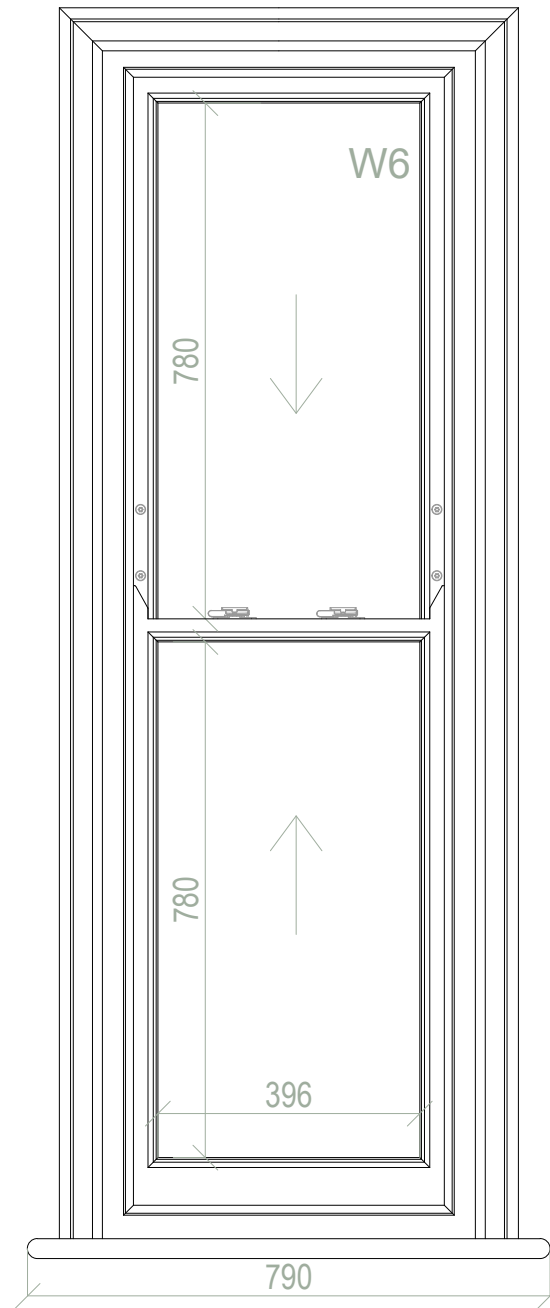

Project 10058 - Jin Wang

Drawn By Mindaugas Kazeva

Scale 1:10 @ A3

Element Sash window

Date 15/10/2019

Chkd By ---

VIEW FROM THE INSIDE

VIEW FROM THE OUTSIDE