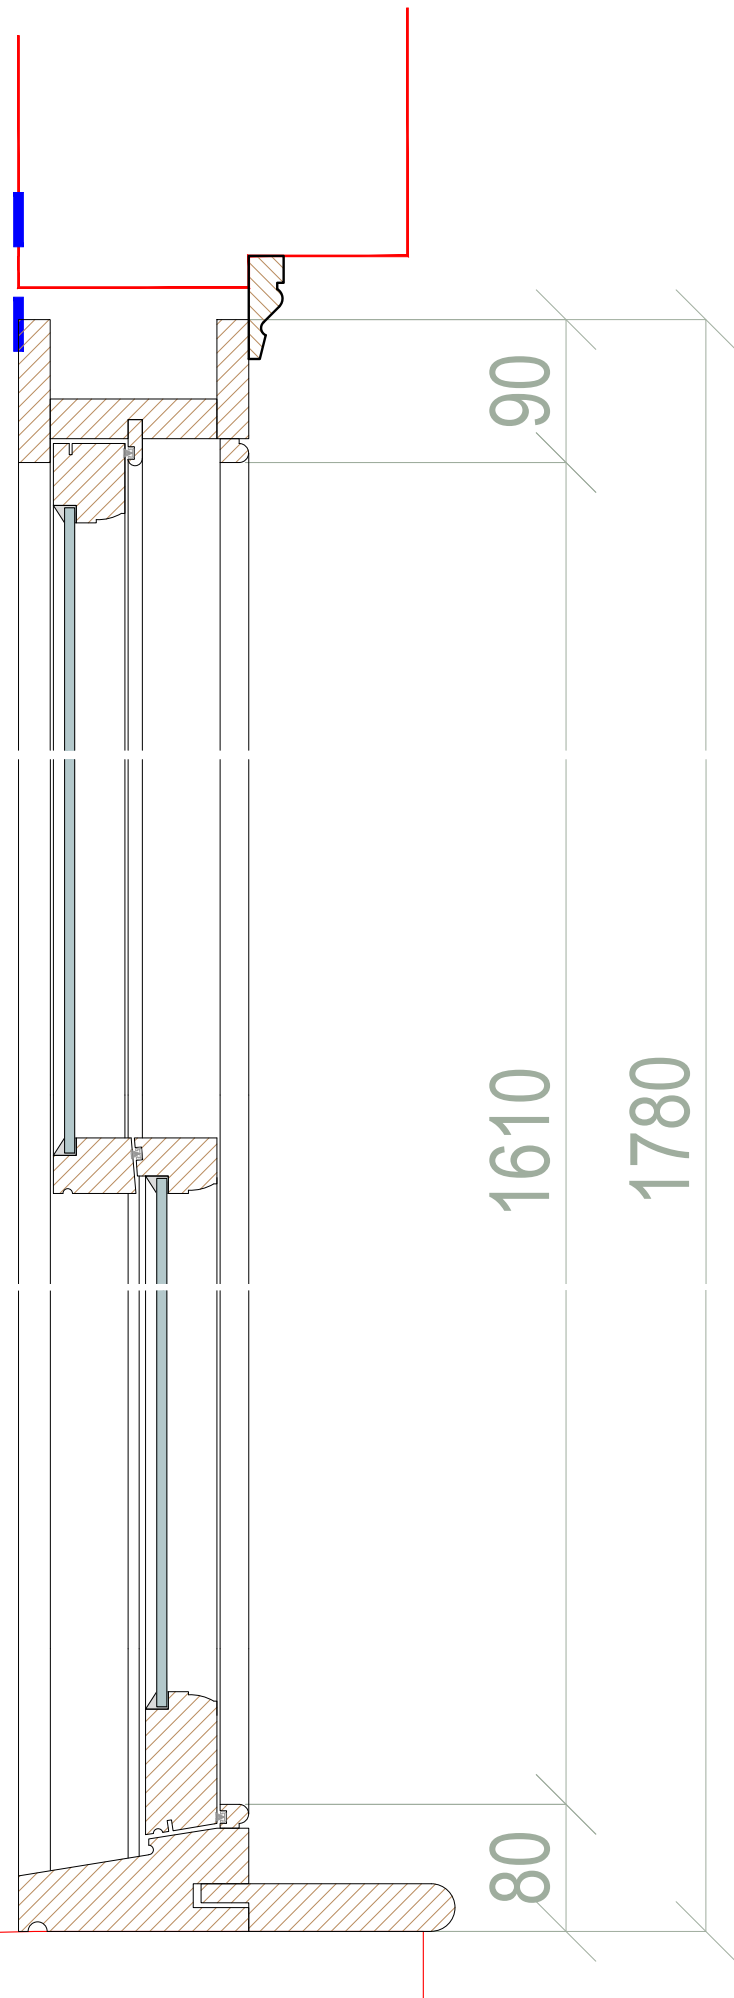

Project 10058 - Jin Wang

Drawn By Mindaugas Kazeva

Scale 1:10 @ A3

Element Sash window

Date 15/10/2019

Chkd By ----

VIEW FROM THE INSIDE

VIEW FROM THE OUTSIDE

Project 10058 - Jin Wang

Drawn By Mindaugas Kazeva

Scale 1:10 @ A3

Element Sash window

Date 15/10/2019

Chkd By ---

VERTICAL SECTION

HORIZONTAL SECTION

Project 10058 - Jin Wang	Drawn By Mindaugas Kazeva	Scale 1:5 @ A3
Element Sash window	Date 15/10/2019	Chkd By ----