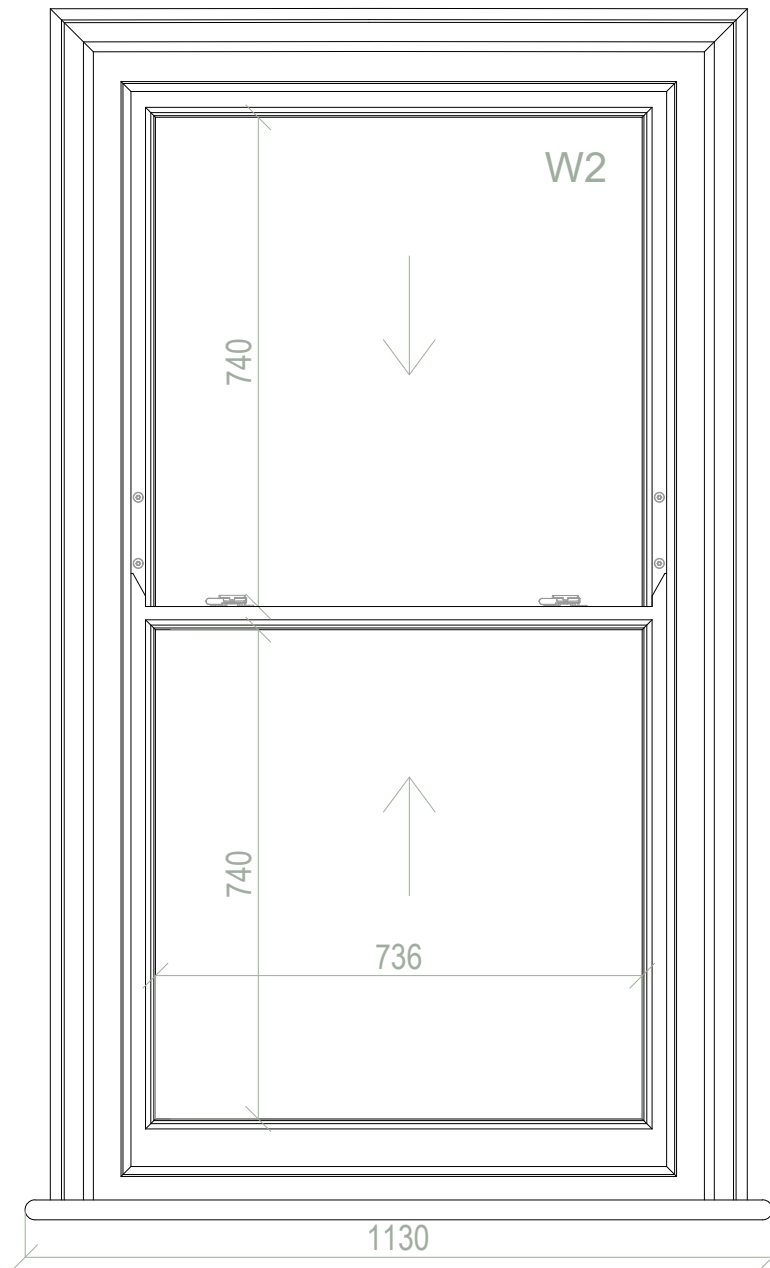

Project 10058 - Jin Wang

Drawn By Mindaugas Kazeva

Scale 1:10 @ A3

Element Sash window

Date 15/10/2019

Chkd By ----

VIEW FROM THE INSIDE

VIEW FROM THE OUTSIDE