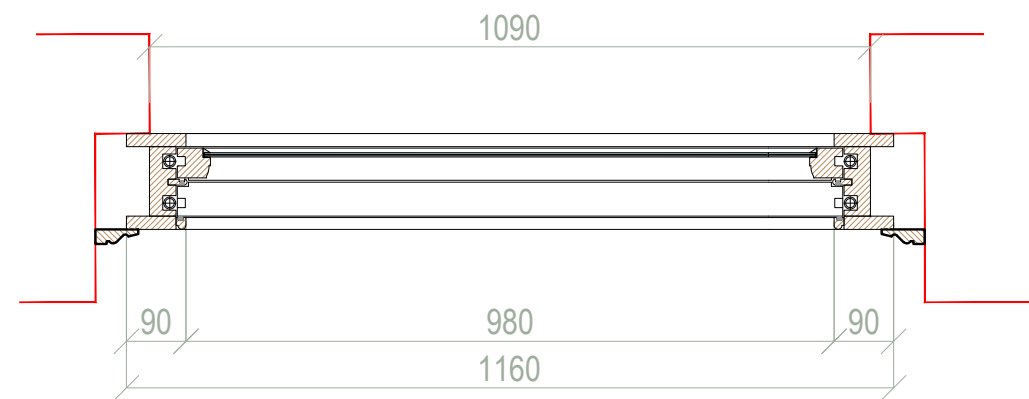

Project 10058 - Jin Wang

Drawn By Mindaugas Kazeva

Scale 1:10 @ A3

Element Sash window

Date 15/10/2019

Chkd By ----

VIEW FROM THE INSIDE

VIEW FROM THE OUTSIDE