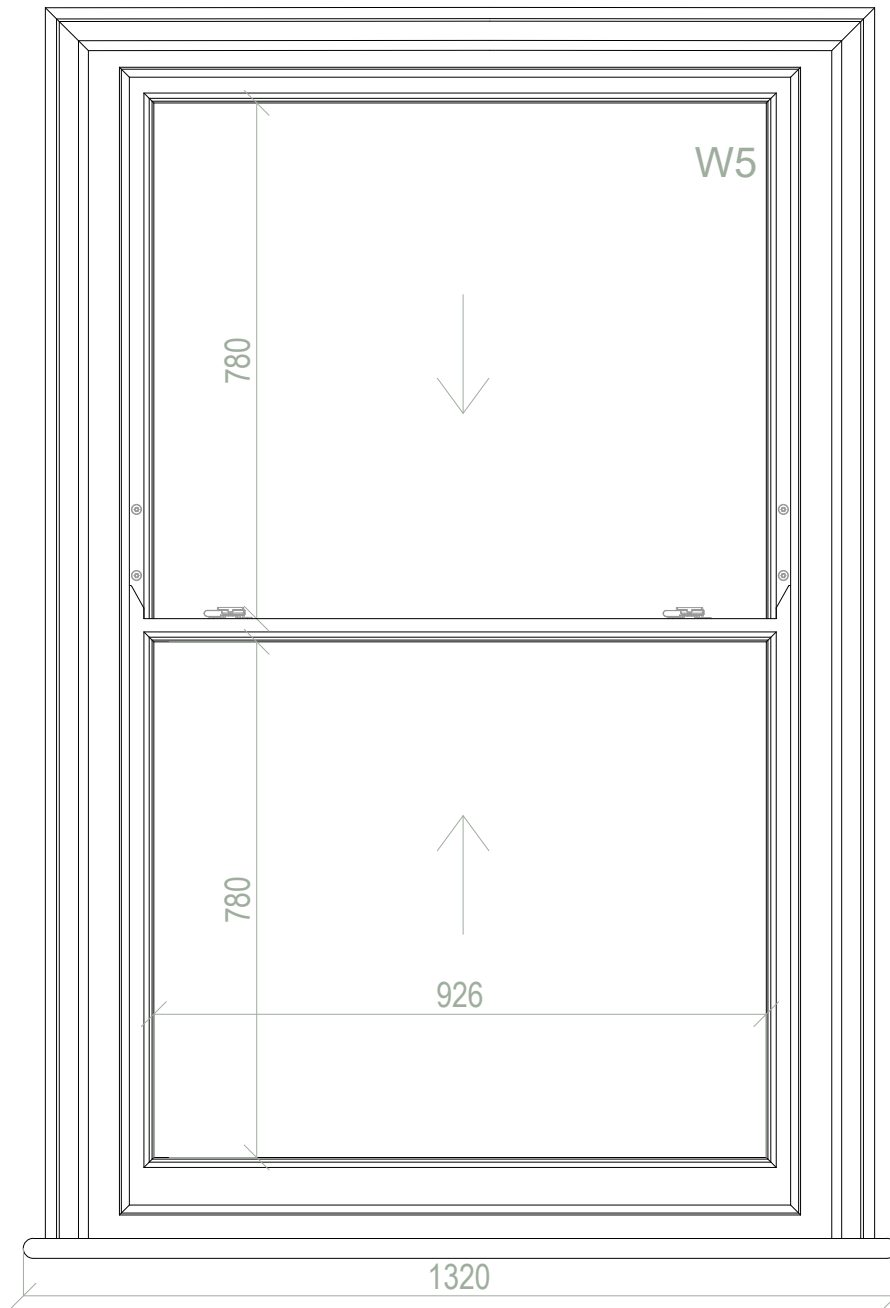

Project 10058 - Jin Wang

Drawn By Mindaugas Kazeva

Scale 1:10 @ A3

Element Sash window

Date 15/10/2019

Chkd By ----

VIEW FROM THE INSIDE

VIEW FROM THE OUTSIDE