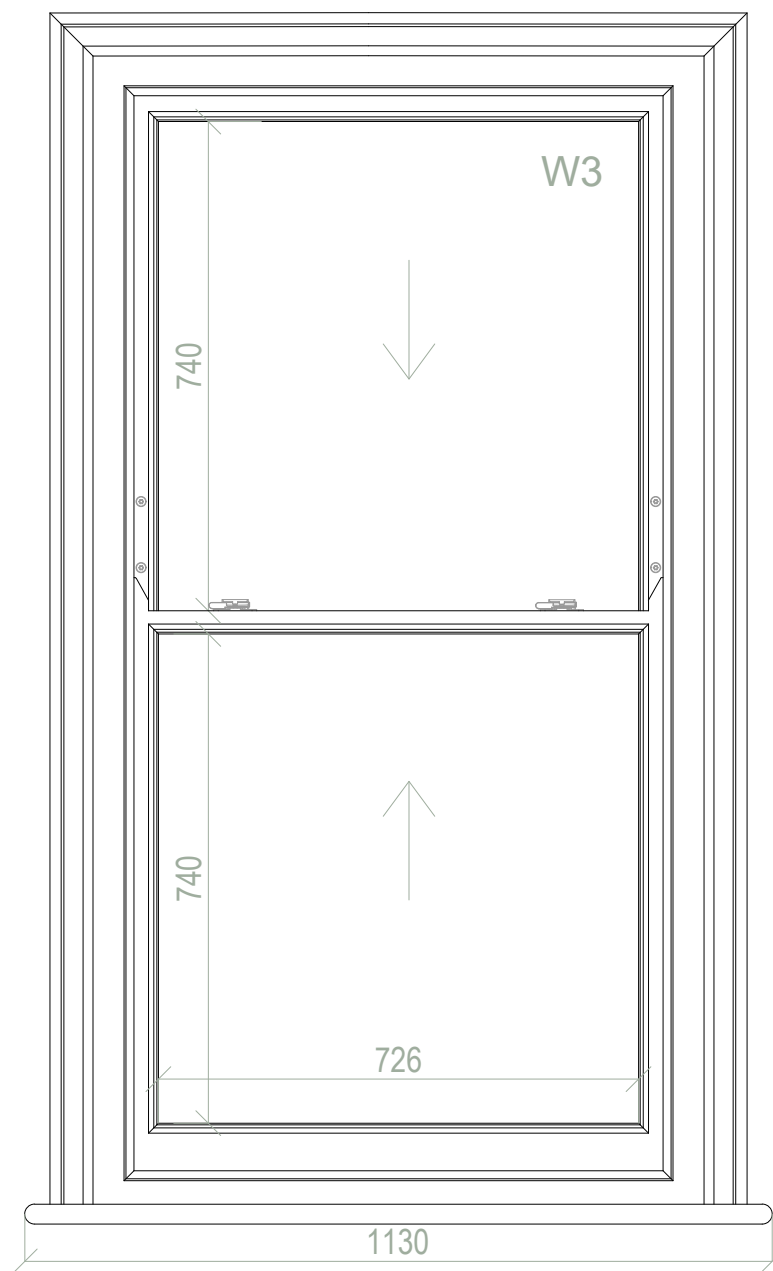

Project 10058 - Jin Wang

Drawn By Mindaugas Kazeva

Scale 1:10 @ A3

Element Sash window

Date 15/10/2019

Chkd By ---

VIEW FROM THE INSIDE

VIEW FROM THE OUTSIDE