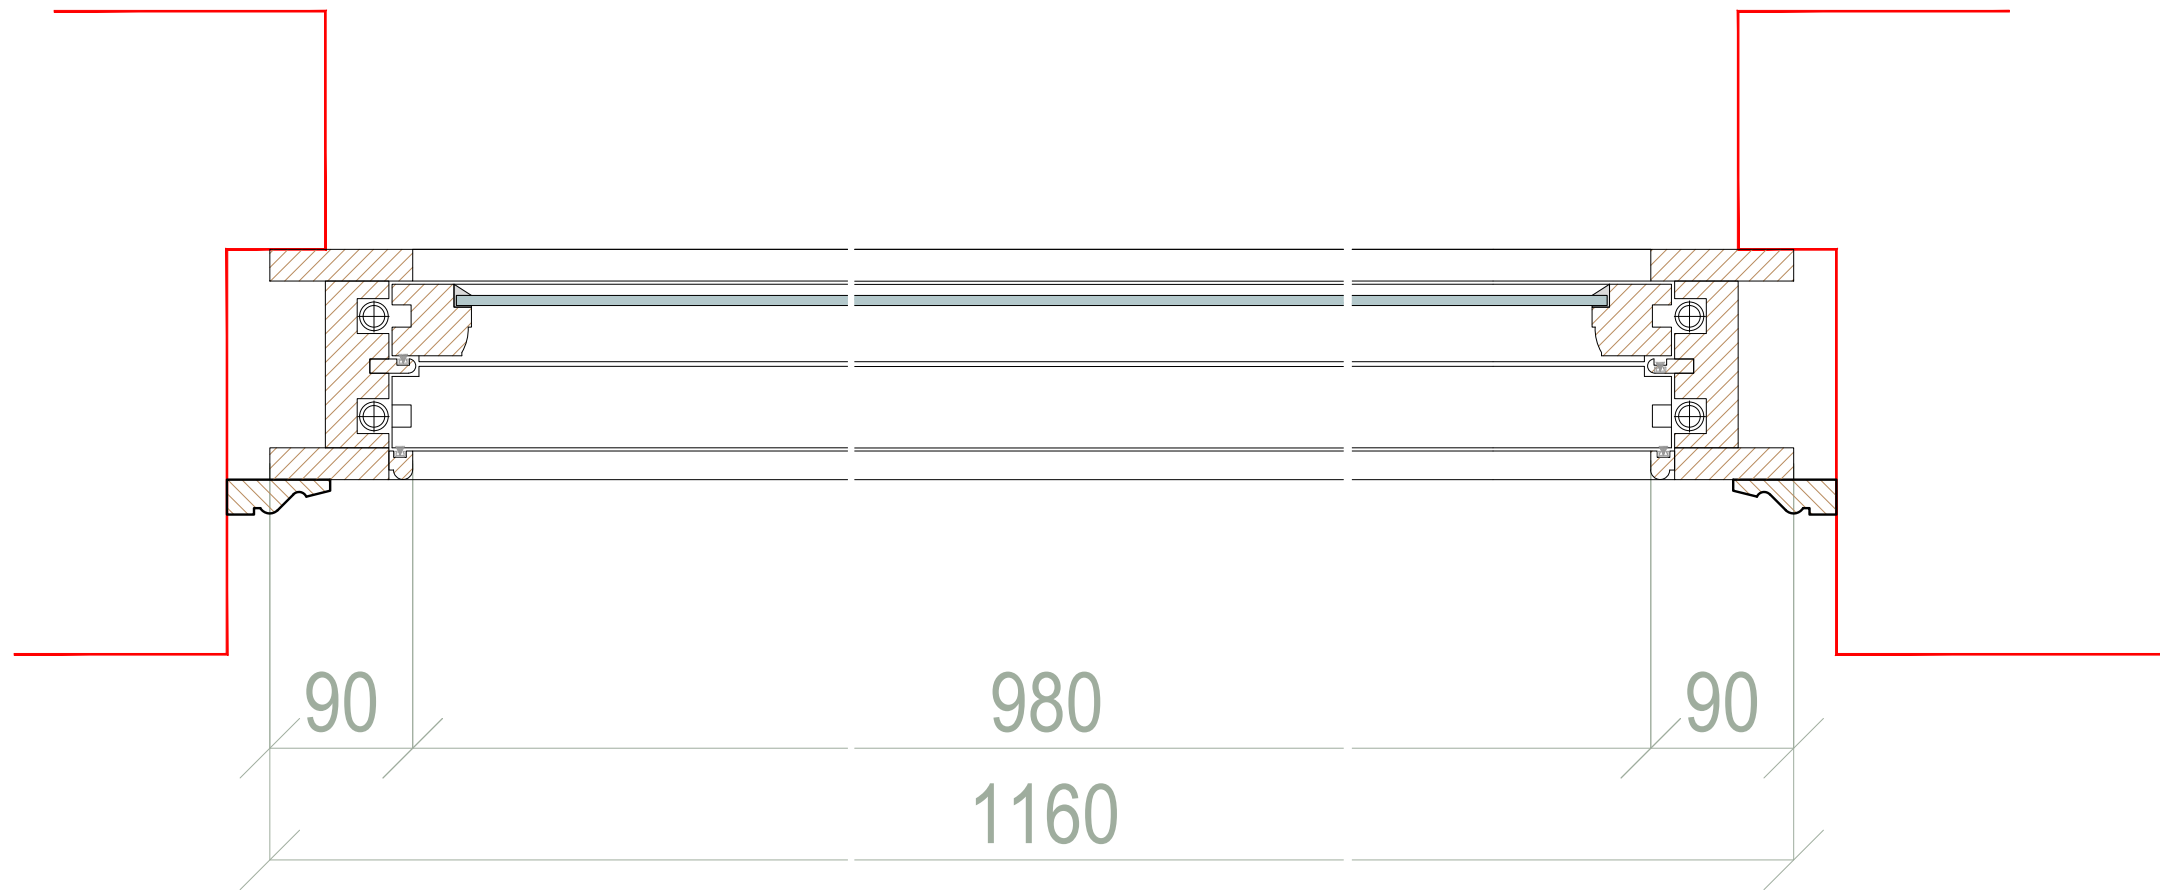

Project 10058 - Jin Wang

Drawn By Mindaugas Kazeva

Scale 1:10 @ A3

Element Sash window

Date 15/10/2019

Chkd By ----

VIEW FROM THE INSIDE

VIEW FROM THE OUTSIDE

Project 10058 - Jin Wang

Drawn By Mindaugas Kazeva

Scale 1:10 @ A3

Element Sash window

Date 15/10/2019

Chkd By ---

VERTICAL SECTION

HORIZONTAL SECTION

Project 10058 - Jin Wang	Drawn By Mindaugas Kazeva	Scale 1:5 @ A3
Element Sash window	Date 15/10/2019	Chkd By ----