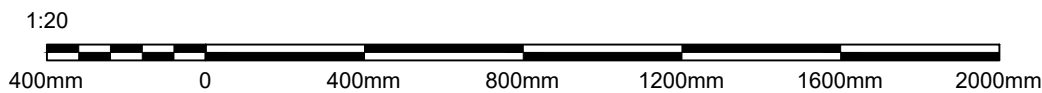

SPRING ASSISTED SASH WINDOW - Spare bedroom (front)

GLAZING: Single glazed.
PAINT: White

AYRTON
WINDOWS & DOORS

AYRTON WINDOWS & DOORS
The Showroom 406-408 Merton Road, SW18 5AD, Wandsworth
Tel-(020)-8877-8920
e-mail-enquiries@ayrtonbespoke.co.uk

ALL DIMENSIONS TO BE CHECKED ON SITE BEFORE COMMENCING WORK. NO DIMENSIONS TO BE SCALED FROM THIS DRAWING.
If this drawing or any part thereof is used for any purpose other than assessing the design and/or specification of Ayrton Bespoke Ltd without the express written permission of Ayrton Bespoke Ltd, a fee will be charged being the actual cost of production of the drawing or its value to the user, whichever is the greater.

Project 10058 - Jin Wang

Drawn By Mindaugas Kazeva

Scale 1:10 @ A3

Element Sash window

Date 15/10/2019

Chkd By ----