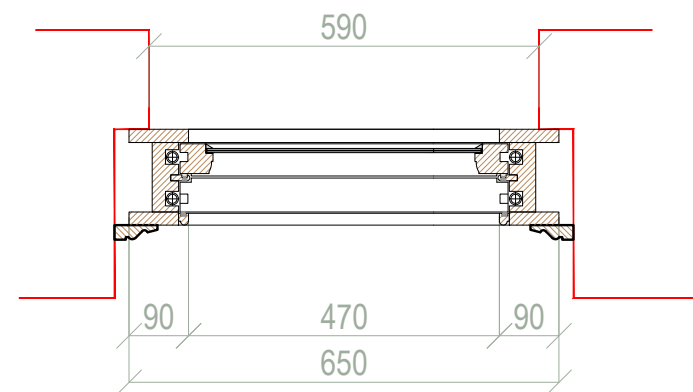

Project 10058 - Jin Wang

Drawn By Mindaugas Kazeva

Scale 1:10 @ A3

Element Sash window

Date 15/10/2019

Chkd By ---

VIEW FROM THE INSIDE

VIEW FROM THE OUTSIDE