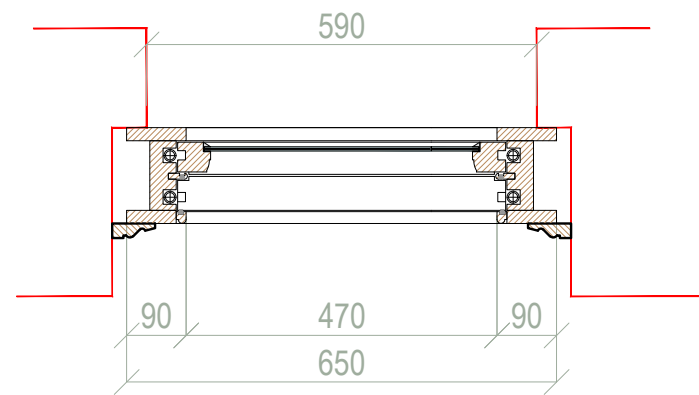

Project 10058 - Jin Wang

Drawn By Mindaugas Kazeva

Scale 1:10 @ A3

Element Sash window

Date 15/10/2019

Chkd By ---

VIEW FROM THE INSIDE

VIEW FROM THE OUTSIDE