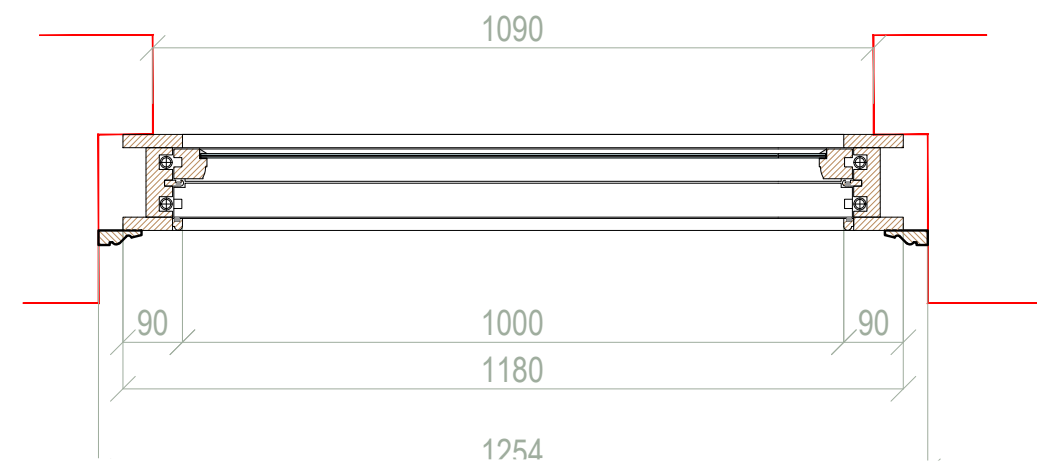

SPRING ASSISTED SASH WINDOW - Lounge (rear)

GLAZING: Single glazed.
PAINT: White

AYRTON
WINDOWS & DOORS

AYRTON WINDOWS & DOORS
The Showroom 406-408 Merton Road, SW18 5AD, Wandsworth
Tel-(020)-8877-8920
e-mail-enquiries@ayrtonbespoke.co.uk

ALL DIMENSIONS TO BE CHECKED ON SITE BEFORE COMMENCING WORK. NO DIMENSIONS TO BE SCALED FROM THIS DRAWING.
If this drawing or any part thereof is used for any purpose other than assessing the design and/or specification of Ayrton Bespoke Ltd without the express written permission of Ayrton Bespoke Ltd, a fee will be charged being the actual cost of production of the drawing or its value to the user, whichever is the greater.

Project 10058 - Jin Wang

Drawn By Mindaugas Kazeva

Scale 1:10 @ A3

Element Sash window

Date 15/10/2019

Chkd By ---