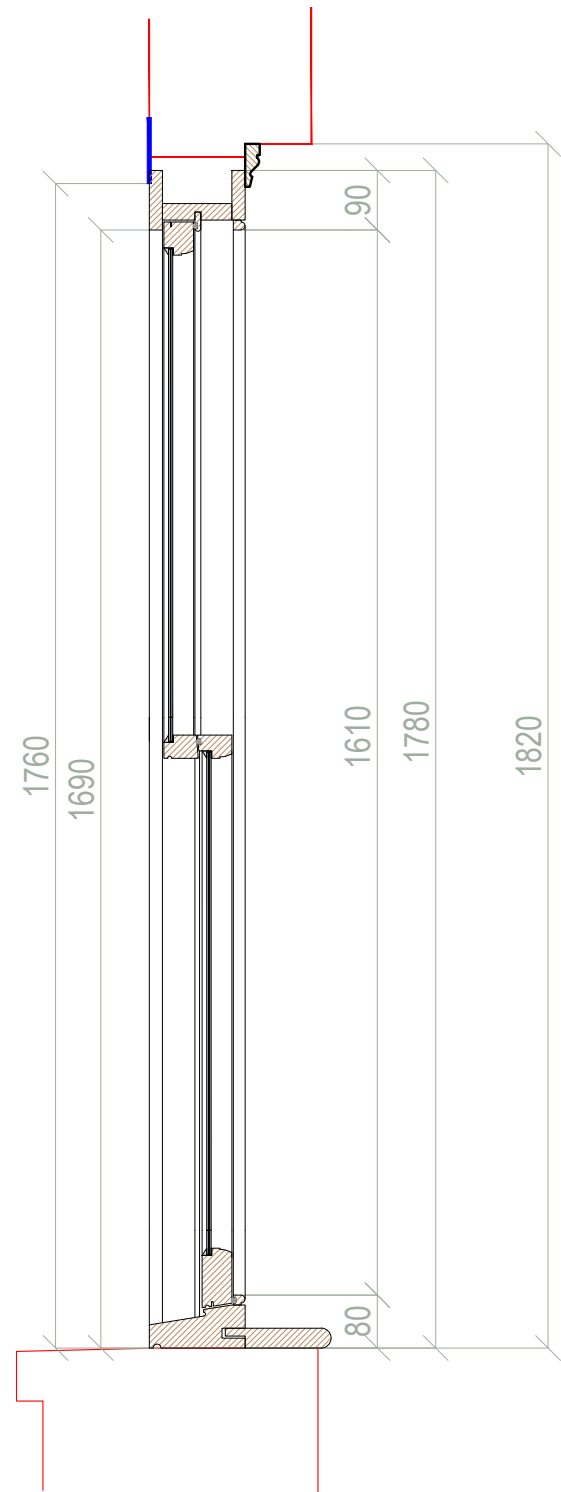

Project 10058 - Jin Wang

Drawn By Mindaugas Kazeva

Scale 1:10 @ A3

Element Sash window

Date 15/10/2019

Chkd By ----

VIEW FROM THE INSIDE

VIEW FROM THE OUTSIDE