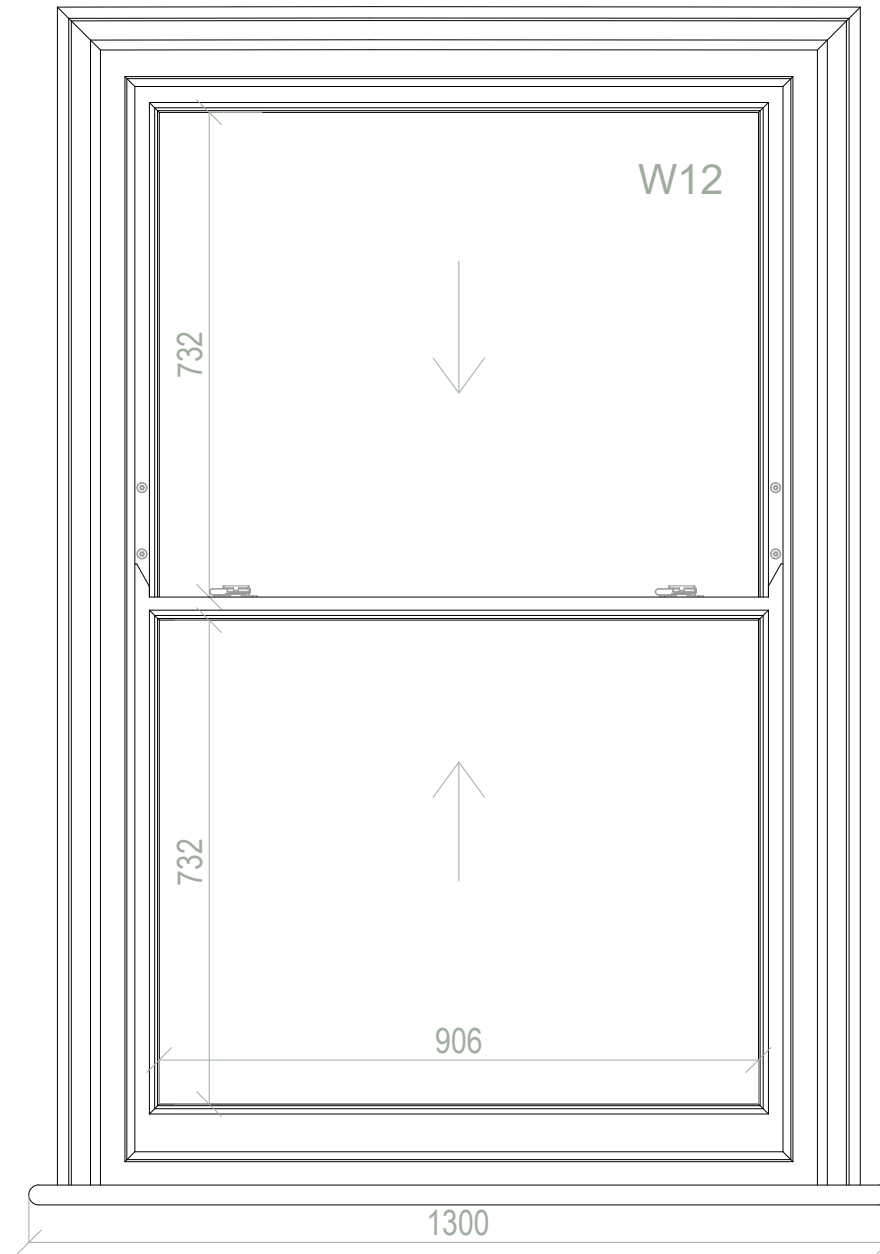

Project 10058 - Jin Wang

Drawn By Mindaugas Kazeva

Scale 1:10 @ A3

Element Sash window

Date 15/10/2019

Chkd By ----

VIEW FROM THE INSIDE

VIEW FROM THE OUTSIDE