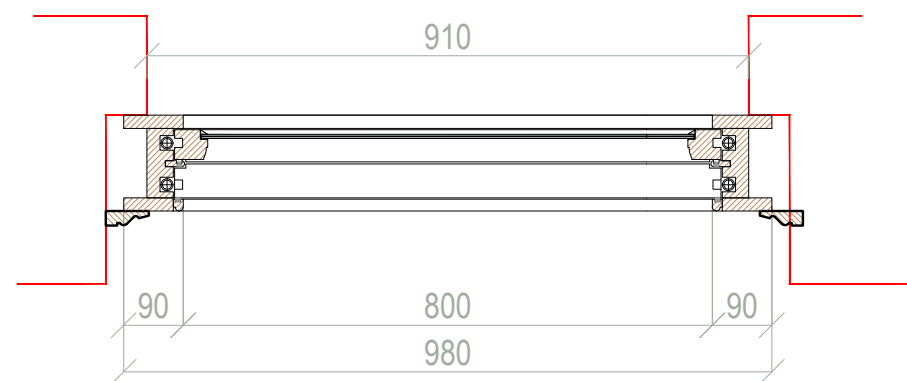

Project 10058 - Jin Wang

Drawn By Mindaugas Kazeva

Scale 1:10 @ A3

Element Sash window

Date 15/10/2019

Chkd By ---

VIEW FROM THE INSIDE

VIEW FROM THE OUTSIDE