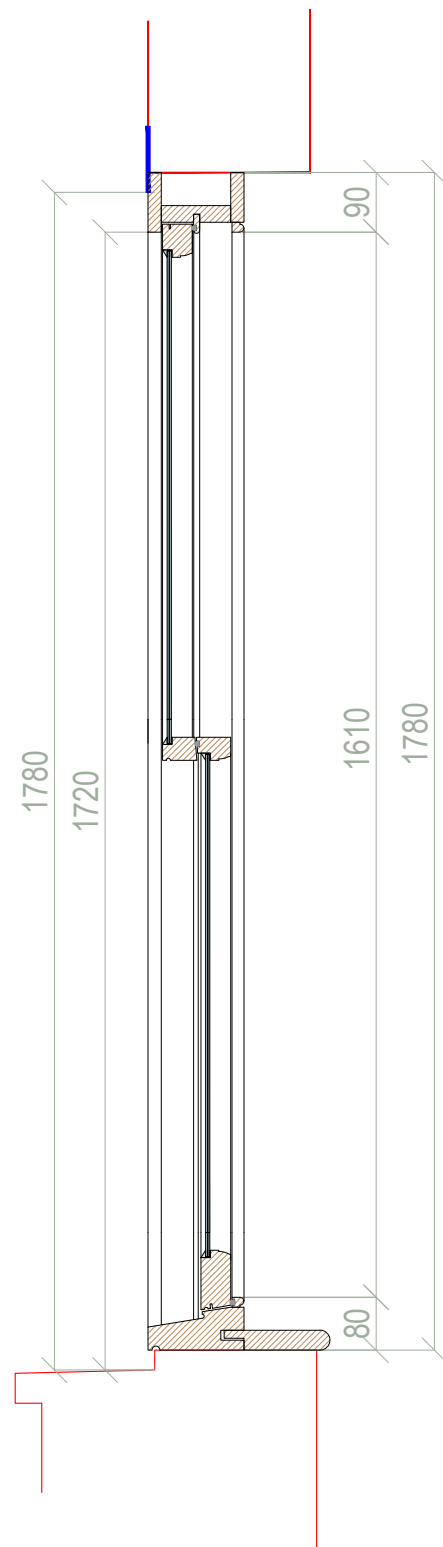

Project 10058 - Jin Wang

Drawn By Mindaugas Kazeva

Scale 1:10 @ A3

Element Sash window

Date 15/10/2019

Chkd By ---

VIEW FROM THE INSIDE

VIEW FROM THE OUTSIDE