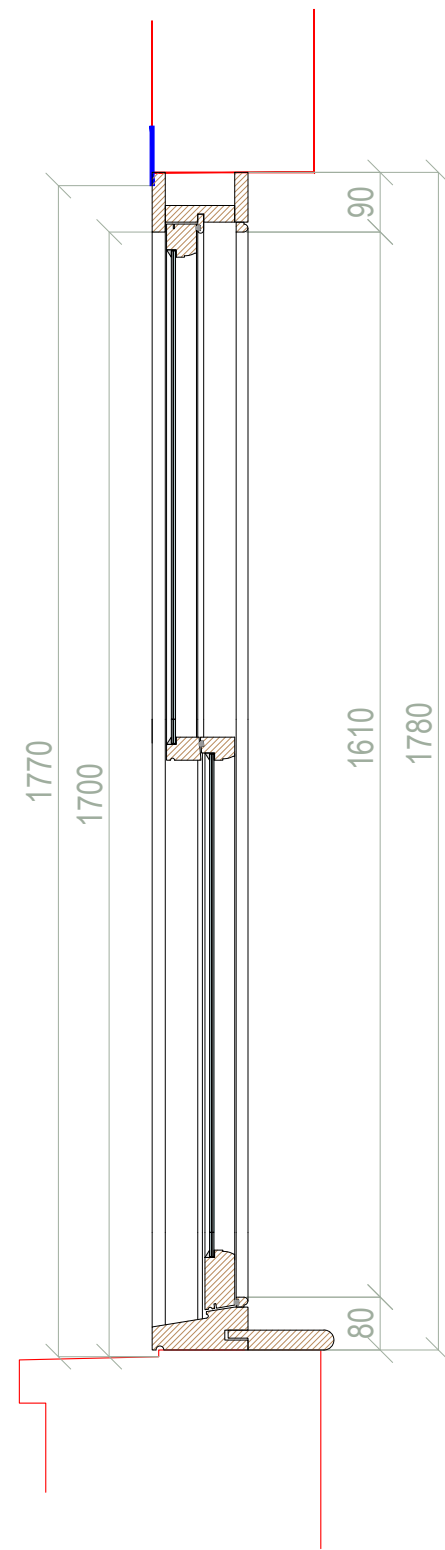

Project 10058 - Jin Wang

Drawn By Mindaugas Kazeva

Scale 1:10 @ A3

Element Sash window

Date 15/10/2019

Chkd By ----

VIEW FROM THE INSIDE

VIEW FROM THE OUTSIDE