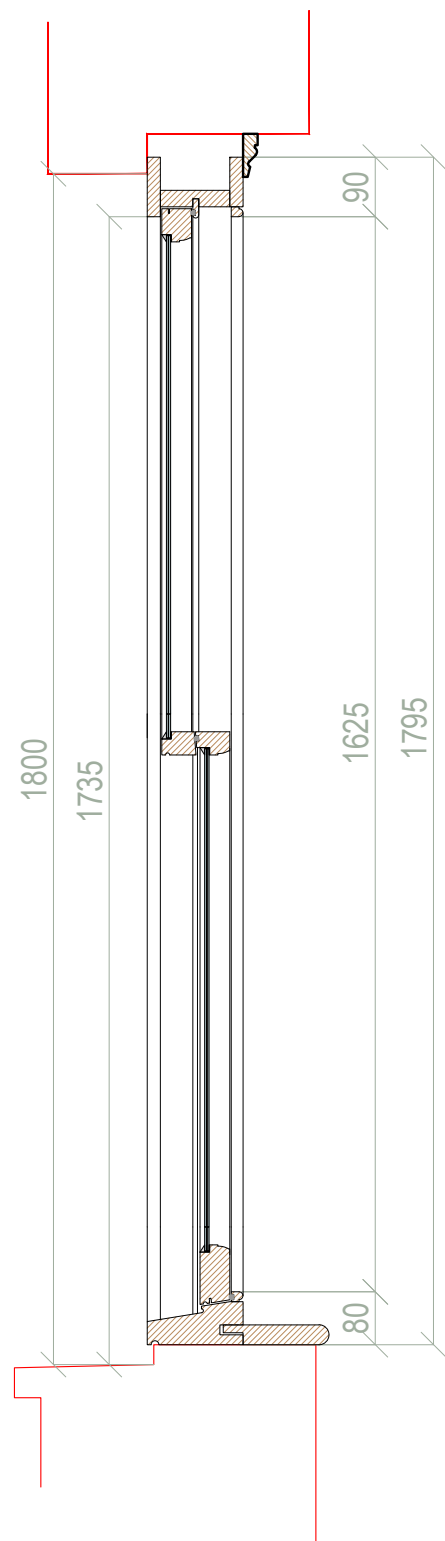

ALL DIMENSIONS TO BE CHECKED ON SITE BEFORE COMMENCING WORK. NO DIMENSIONS TO BE SCALED FROM THIS DRAWING.
If this drawing or any part thereof is used for any purpose other than assessing the design and/or specification of Ayrton Bespoke Ltd without the express written permission of Ayrton Bespoke Ltd, a fee will be charged being the actual cost of production of the drawing or its value to the user, whichever is the greater.

Project 10058 - Jin Wang

Drawn By Mindaugas Kazeva

Scale 1:10 @ A3

Element Sash window

Date 15/10/2019

Chkd By ---

VIEW FROM THE INSIDE

VIEW FROM THE OUTSIDE