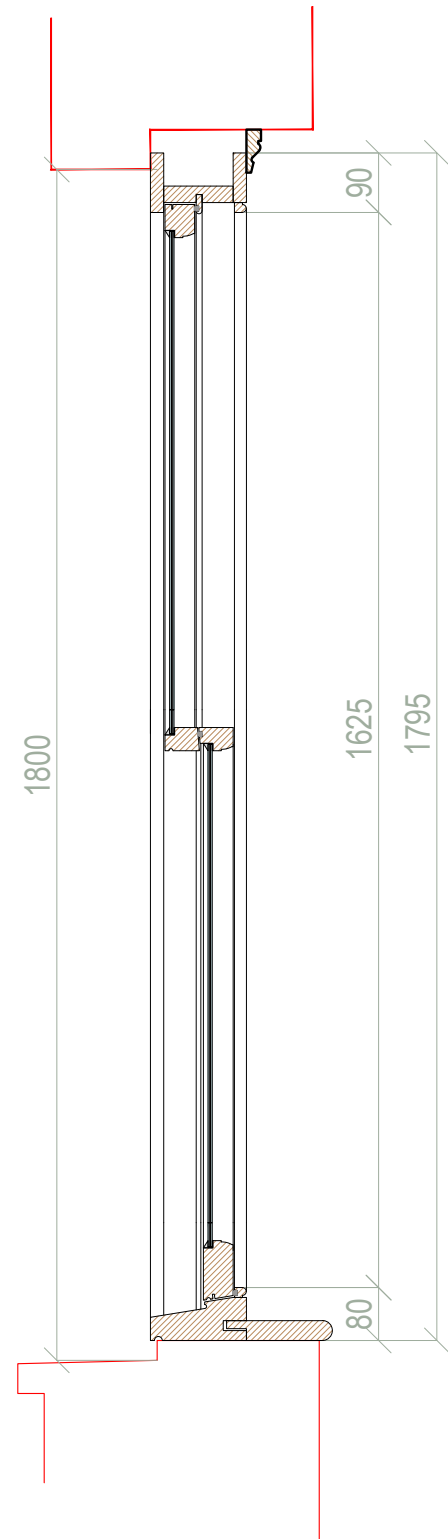

ALL DIMENSIONS TO BE CHECKED ON SITE BEFORE COMMENCING WORK. NO DIMENSIONS TO BE SCALED FROM THIS DRAWING.
If this drawing or any part thereof is used for any purpose other than assessing the design and/or specification of Ayrton Bespoke Ltd without the express written permission of Ayrton Bespoke Ltd, a fee will be charged being the actual cost of production of the drawing or its value to the user, whichever is the greater.

Project 10058 - Jin Wang

Drawn By Mindaugas Kazeva

Scale 1:10 @ A3

Element Sash window

Date 15/10/2019

Chkd By ----

VIEW FROM THE INSIDE

VIEW FROM THE OUTSIDE