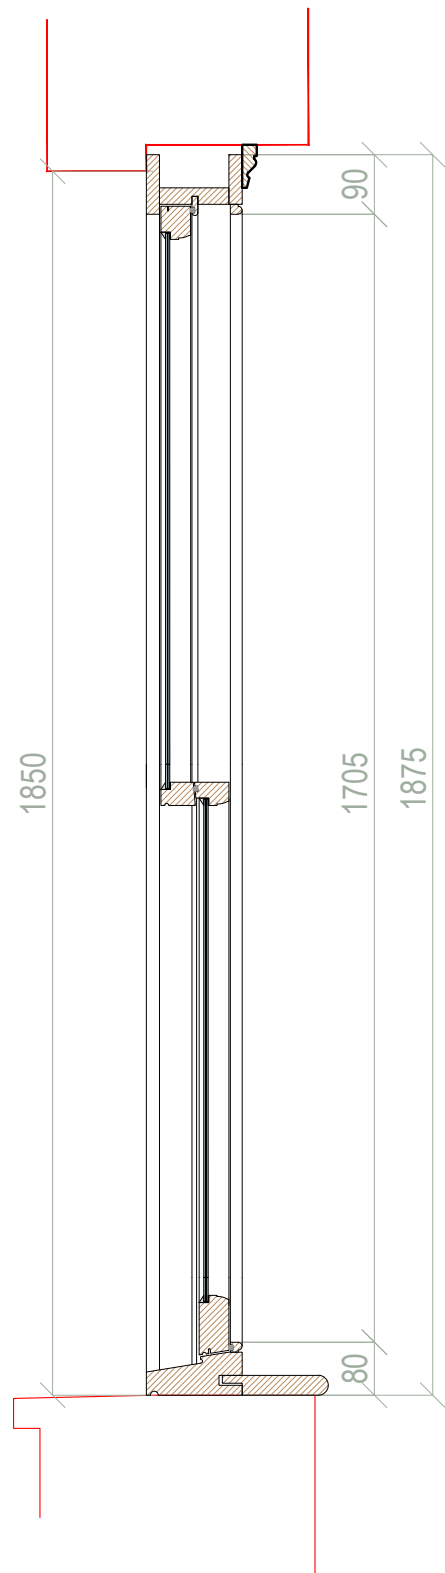

Project 10058 - Jin Wang

Drawn By Mindaugas Kazeva

Scale 1:10 @ A3

Element Sash window

Date 15/10/2019

Chkd By ---

VIEW FROM THE INSIDE

VIEW FROM THE OUTSIDE