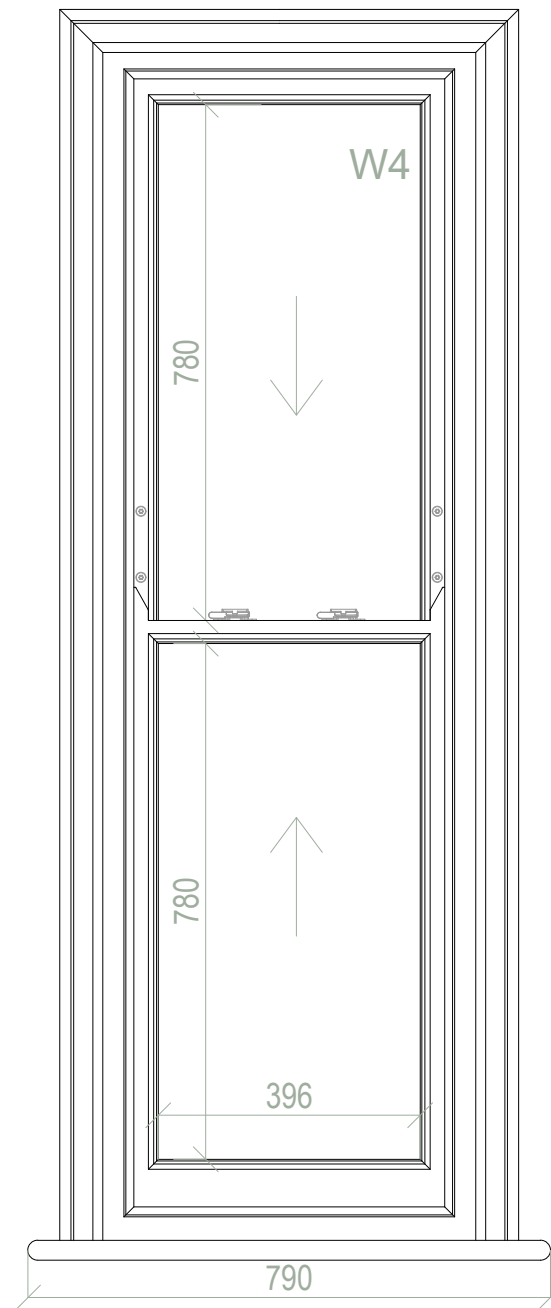

Project 10058 - Jin Wang

Drawn By Mindaugas Kazeva

Scale 1:10 @ A3

Element Sash window

Date 15/10/2019

Chkd By ---

VIEW FROM THE INSIDE

VIEW FROM THE OUTSIDE