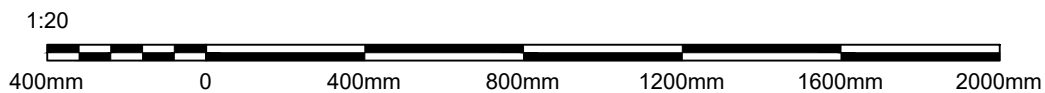

SPRING ASSISTED SASH WINDOW - Lounge (rear)

GLAZING: Single glazed.

PAINT: White

AYRTON
WINDOWS & DOORS

AYRTON WINDOWS & DOORS
The Showroom 406-408 Merton Road, SW18 5AD, Wandsworth
Tel-(020)-8877-8920
e-mail-enquiries@ayrtonbespoke.co.uk

ALL DIMENSIONS TO BE CHECKED ON SITE BEFORE COMMENCING WORK. NO DIMENSIONS TO BE SCALED FROM THIS DRAWING.
If this drawing or any part thereof is used for any purpose other than assessing the design and/or specification of Ayrton Bespoke Ltd without the express written permission of Ayrton Bespoke Ltd, a fee will be charged being the actual cost of production of the drawing or its value to the user, whichever is the greater.

Project 10058 - Jin Wang

Drawn By Mindaugas Kazeva

Scale 1:10 @ A3

Element Sash window

Date 15/10/2019

Chkd By ----