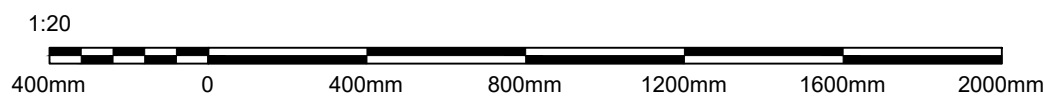

SPRING ASSISTED SASH WINDOW - Spare bedroom (front)

GLAZING: Single glazed.

PAINT: White

AYRTON
WINDOWS & DOORS

AYRTON WINDOWS & DOORS
The Showroom 406-408 Merton Road, SW18 5AD, Wandsworth
Tel-(020)-8877-8920
e-mail-enquiries@ayrtonbespoke.co.uk

ALL DIMENSIONS TO BE CHECKED ON SITE BEFORE COMMENCING WORK. NO DIMENSIONS TO BE SCALED FROM THIS DRAWING.
If this drawing or any part thereof is used for any purpose other than assessing the design and/or specification of Ayrton Bespoke Ltd without the express written permission of Ayrton Bespoke Ltd, a fee will be charged being the actual cost of production of the drawing or its value to the user, whichever is the greater.

Project 10058 - Jin Wang

Drawn By Mindaugas Kazeva

Scale 1:10 @ A3

Element Sash window

Date 15/10/2019

Chkd By ---