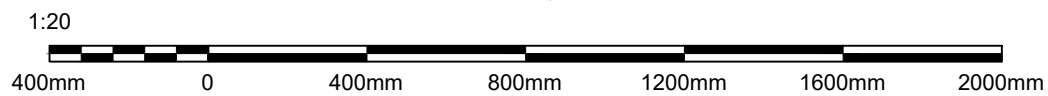

Project 10058 - Jin Wang

Drawn By Mindaugas Kazeva

Scale 1:10 @ A3

Element Sash window

Date 15/10/2019

Chkd By ---

VERTICAL SECTION

HORIZONTAL SECTION