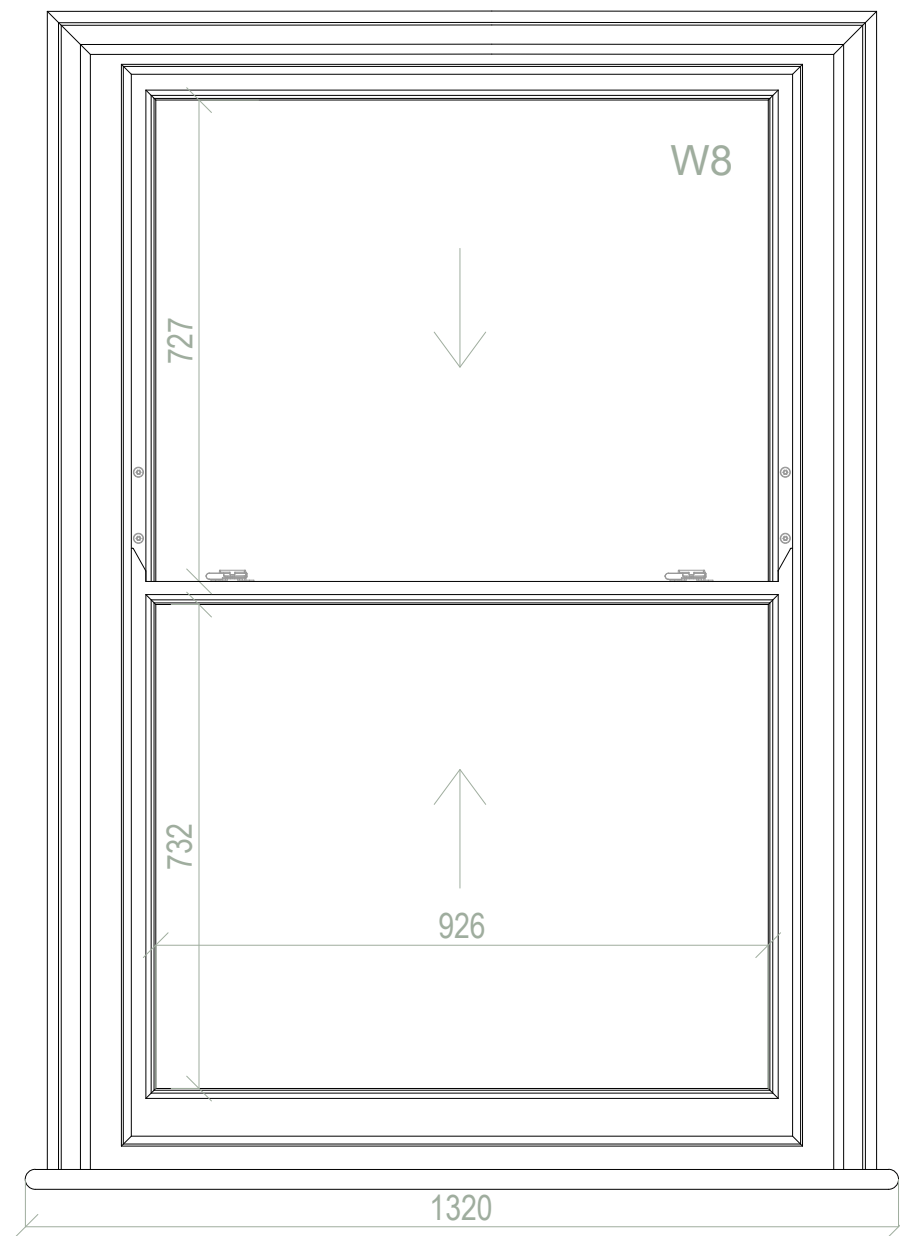

Project 10058 - Jin Wang

Drawn By Mindaugas Kazeva

Scale 1:10 @ A3

Element Sash window

Date 15/10/2019

Chkd By ----

VIEW FROM THE INSIDE

VIEW FROM THE OUTSIDE