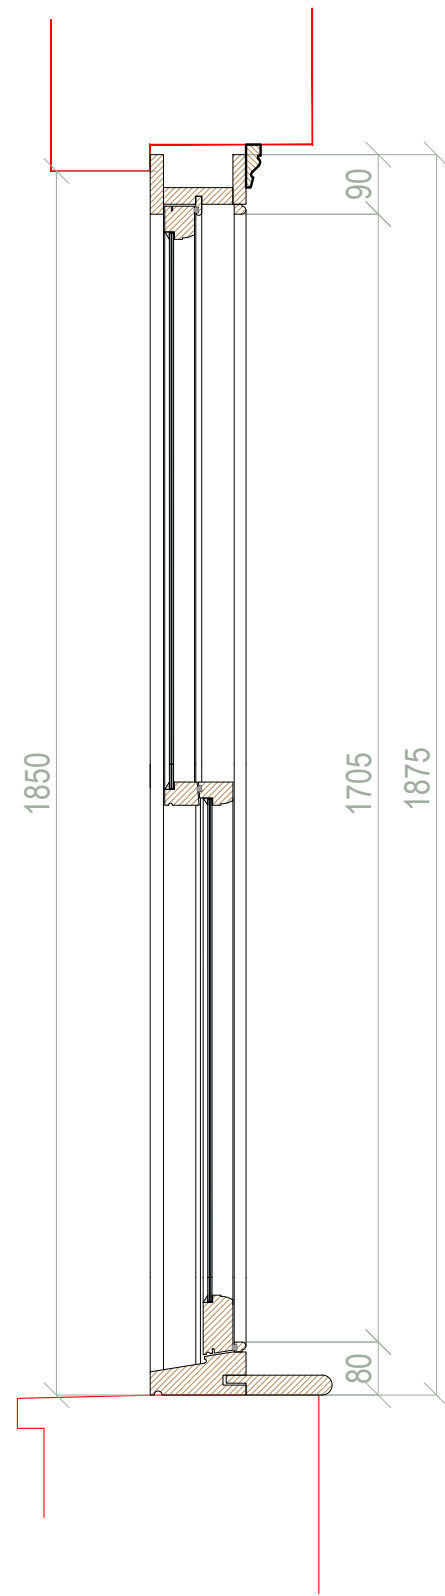

ALL DIMENSIONS TO BE CHECKED ON SITE BEFORE COMMENCING WORK. NO DIMENSIONS TO BE SCALED FROM THIS DRAWING.
If this drawing or any part thereof is used for any purpose other than assessing the design and/or specification of Ayrton Bespoke Ltd without the express written permission of Ayrton Bespoke Ltd, a fee will be charged being the actual cost of production of the drawing or its value to the user, whichever is the greater.

Project 10058 - Jin Wang

Drawn By Mindaugas Kazeva

Scale 1:10 @ A3

Element Sash window

Date 15/10/2019

Chkd By ----

VIEW FROM THE INSIDE

VIEW FROM THE OUTSIDE