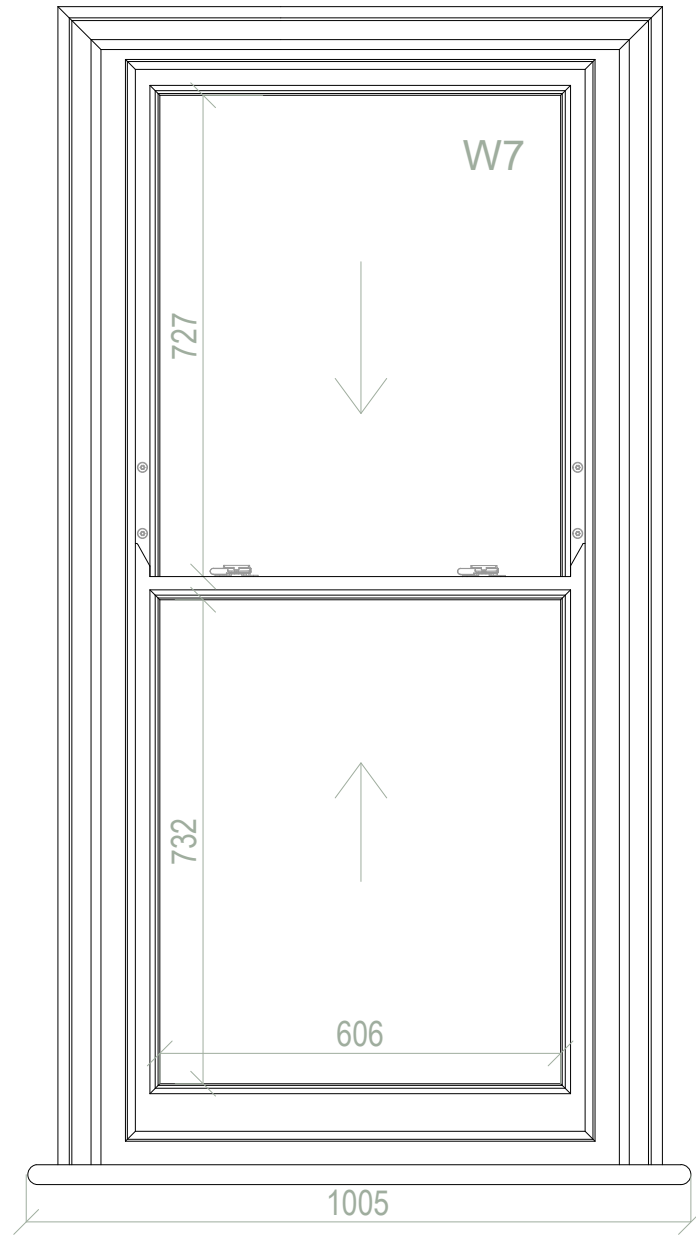

Project 10058 - Jin Wang

Drawn By Mindaugas Kazeva

Scale 1:10 @ A3

Element Sash window

Date 15/10/2019

Chkd By ----

VIEW FROM THE INSIDE

VIEW FROM THE OUTSIDE