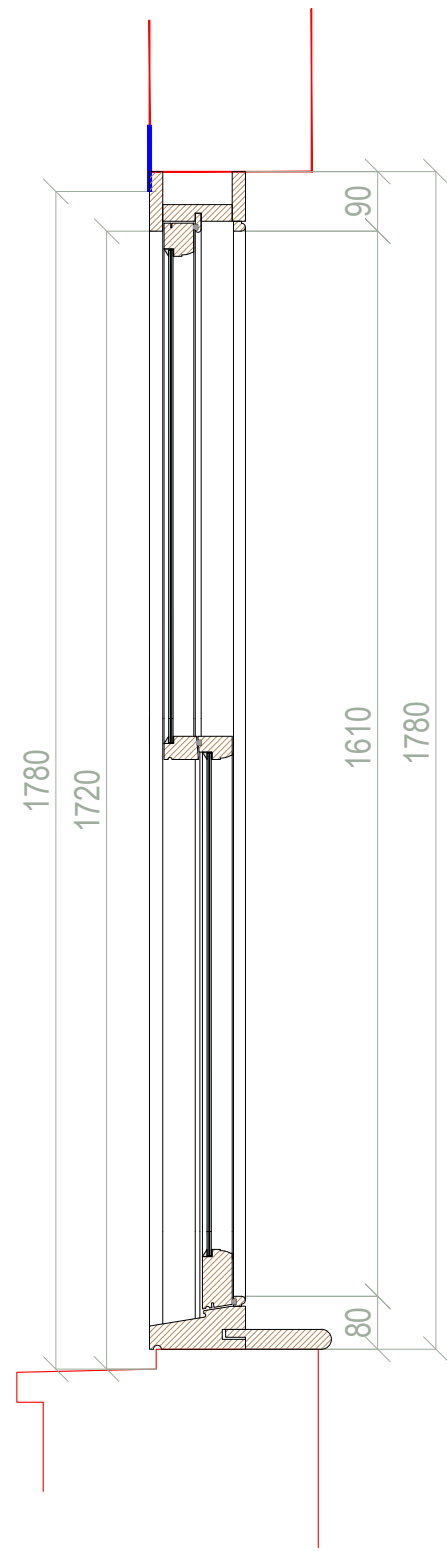

Project 10058 - Jin Wang

Drawn By Mindaugas Kazeva

Scale 1:10 @ A3

Element Sash window

Date 15/10/2019

Chkd By ----

VIEW FROM THE INSIDE

VIEW FROM THE OUTSIDE