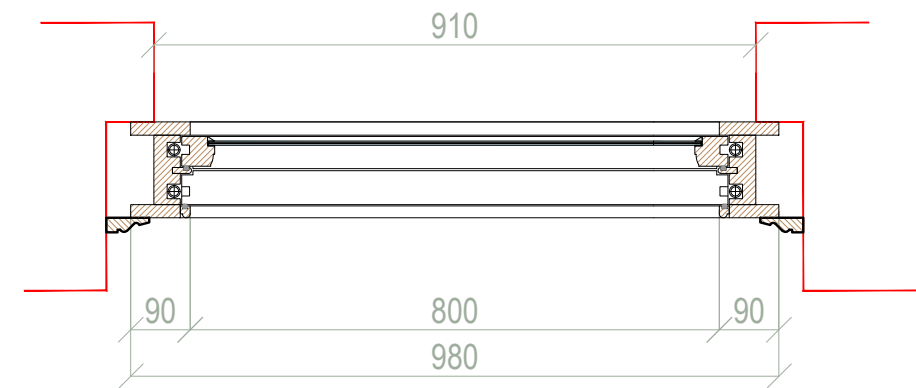

Project 10058 - Jin Wang

Drawn By Mindaugas Kazeva

Scale 1:10 @ A3

Element Sash window

Date 15/10/2019

Chkd By ----

VIEW FROM THE INSIDE

VIEW FROM THE OUTSIDE