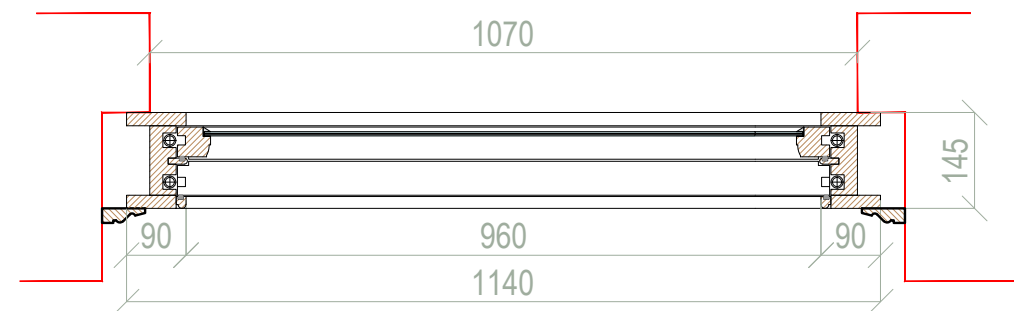

VIEW FROM THE INSIDE

VIEW FROM THE OUTSIDE

SPRING ASSISTED SASH WINDOW - Kitchen (rear)

GLAZING: Single glazed.

PAINT: White

AYRTON
WINDOWS & DOORS

AYRTON WINDOWS & DOORS
The Showroom 406-408 Merton Road, SW18 5AD, Wandsworth
Tel-(020)-8877-8920
e-mail-enquiries@ayrtonbespoke.co.uk

ALL DIMENSIONS TO BE CHECKED ON SITE BEFORE COMMENCING WORK. NO DIMENSIONS TO BE SCALED FROM THIS DRAWING.
If this drawing or any part thereof is used for any purpose other than assessing the design and/or specification of Ayrton Bespoke Ltd without the express written permission of Ayrton Bespoke Ltd, a fee will be charged being the actual cost of production of the drawing or its value to the user, whichever is the greater.

Project 10058 - Jin Wang

Drawn By Mindaugas Kazeva

Scale 1:10 @ A3

Element Sash window

Date 15/10/2019

Chkd By ----