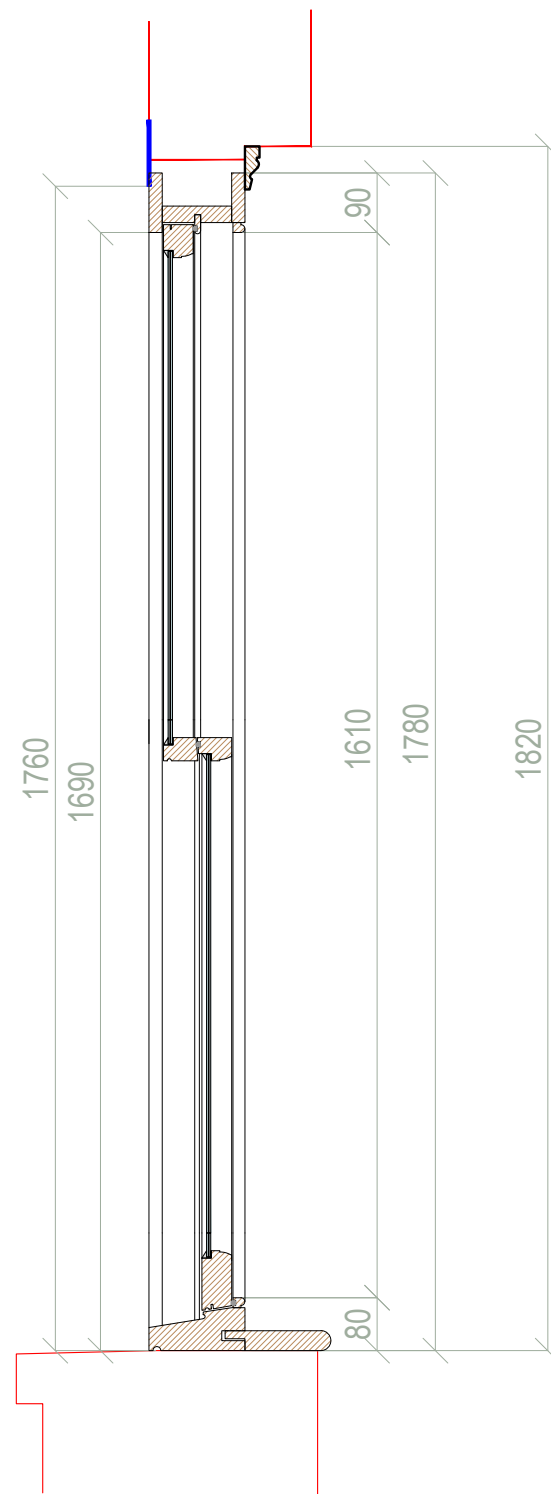

Project 10058 - Jin Wang

Drawn By Mindaugas Kazeva

Scale 1:10 @ A3

Element Sash window

Date 15/10/2019

Chkd By ----

VIEW FROM THE INSIDE

VIEW FROM THE OUTSIDE