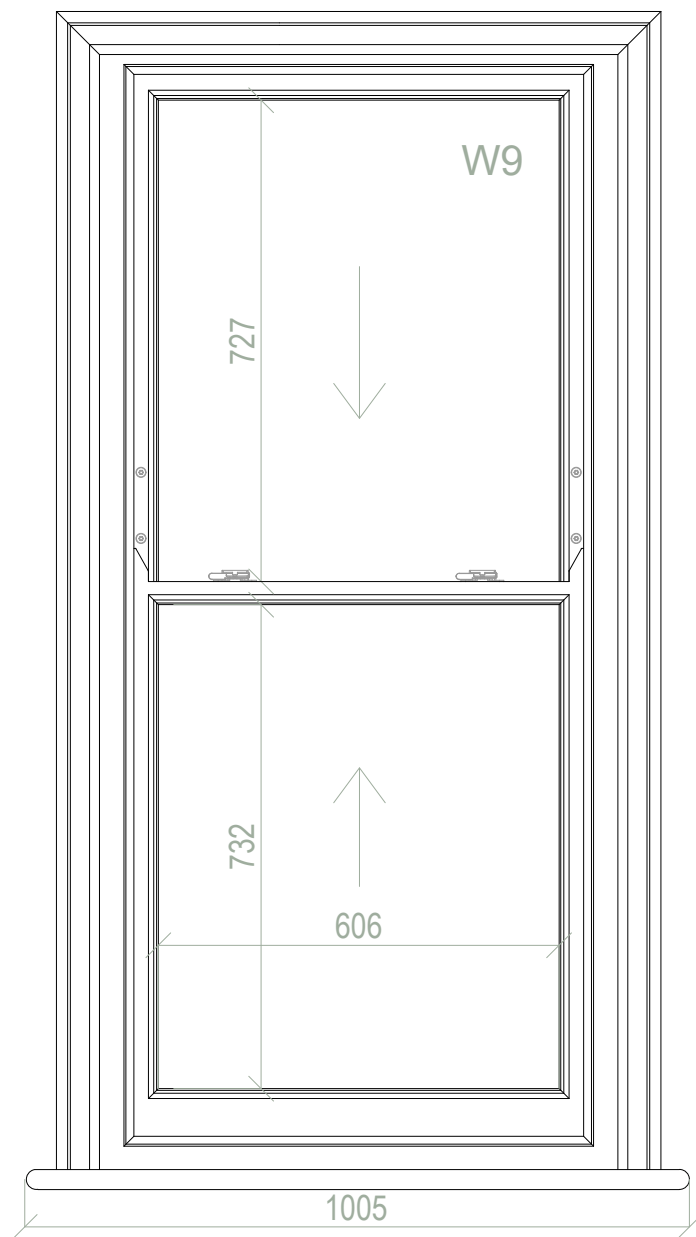

Project 10058 - Jin Wang

Drawn By Mindaugas Kazeva

Scale 1:10 @ A3

Element Sash window

Date 15/10/2019

Chkd By ---

VIEW FROM THE INSIDE

VIEW FROM THE OUTSIDE