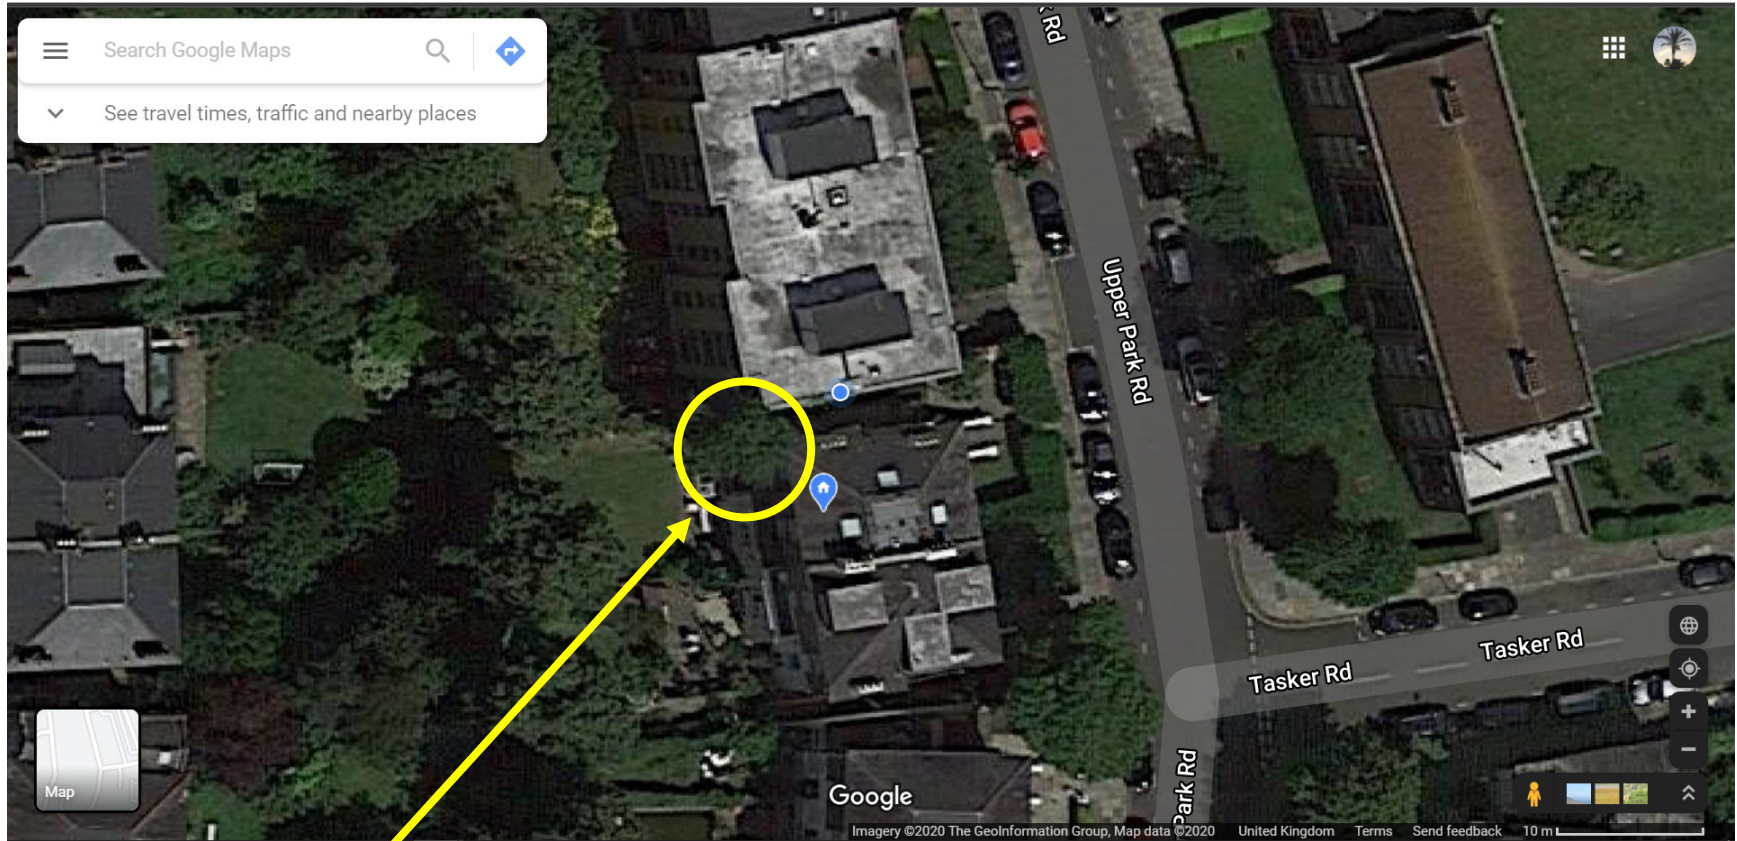

25 Upper Park Road NW3 2UN

Tree Removal Notification

Ash tree requiring removal