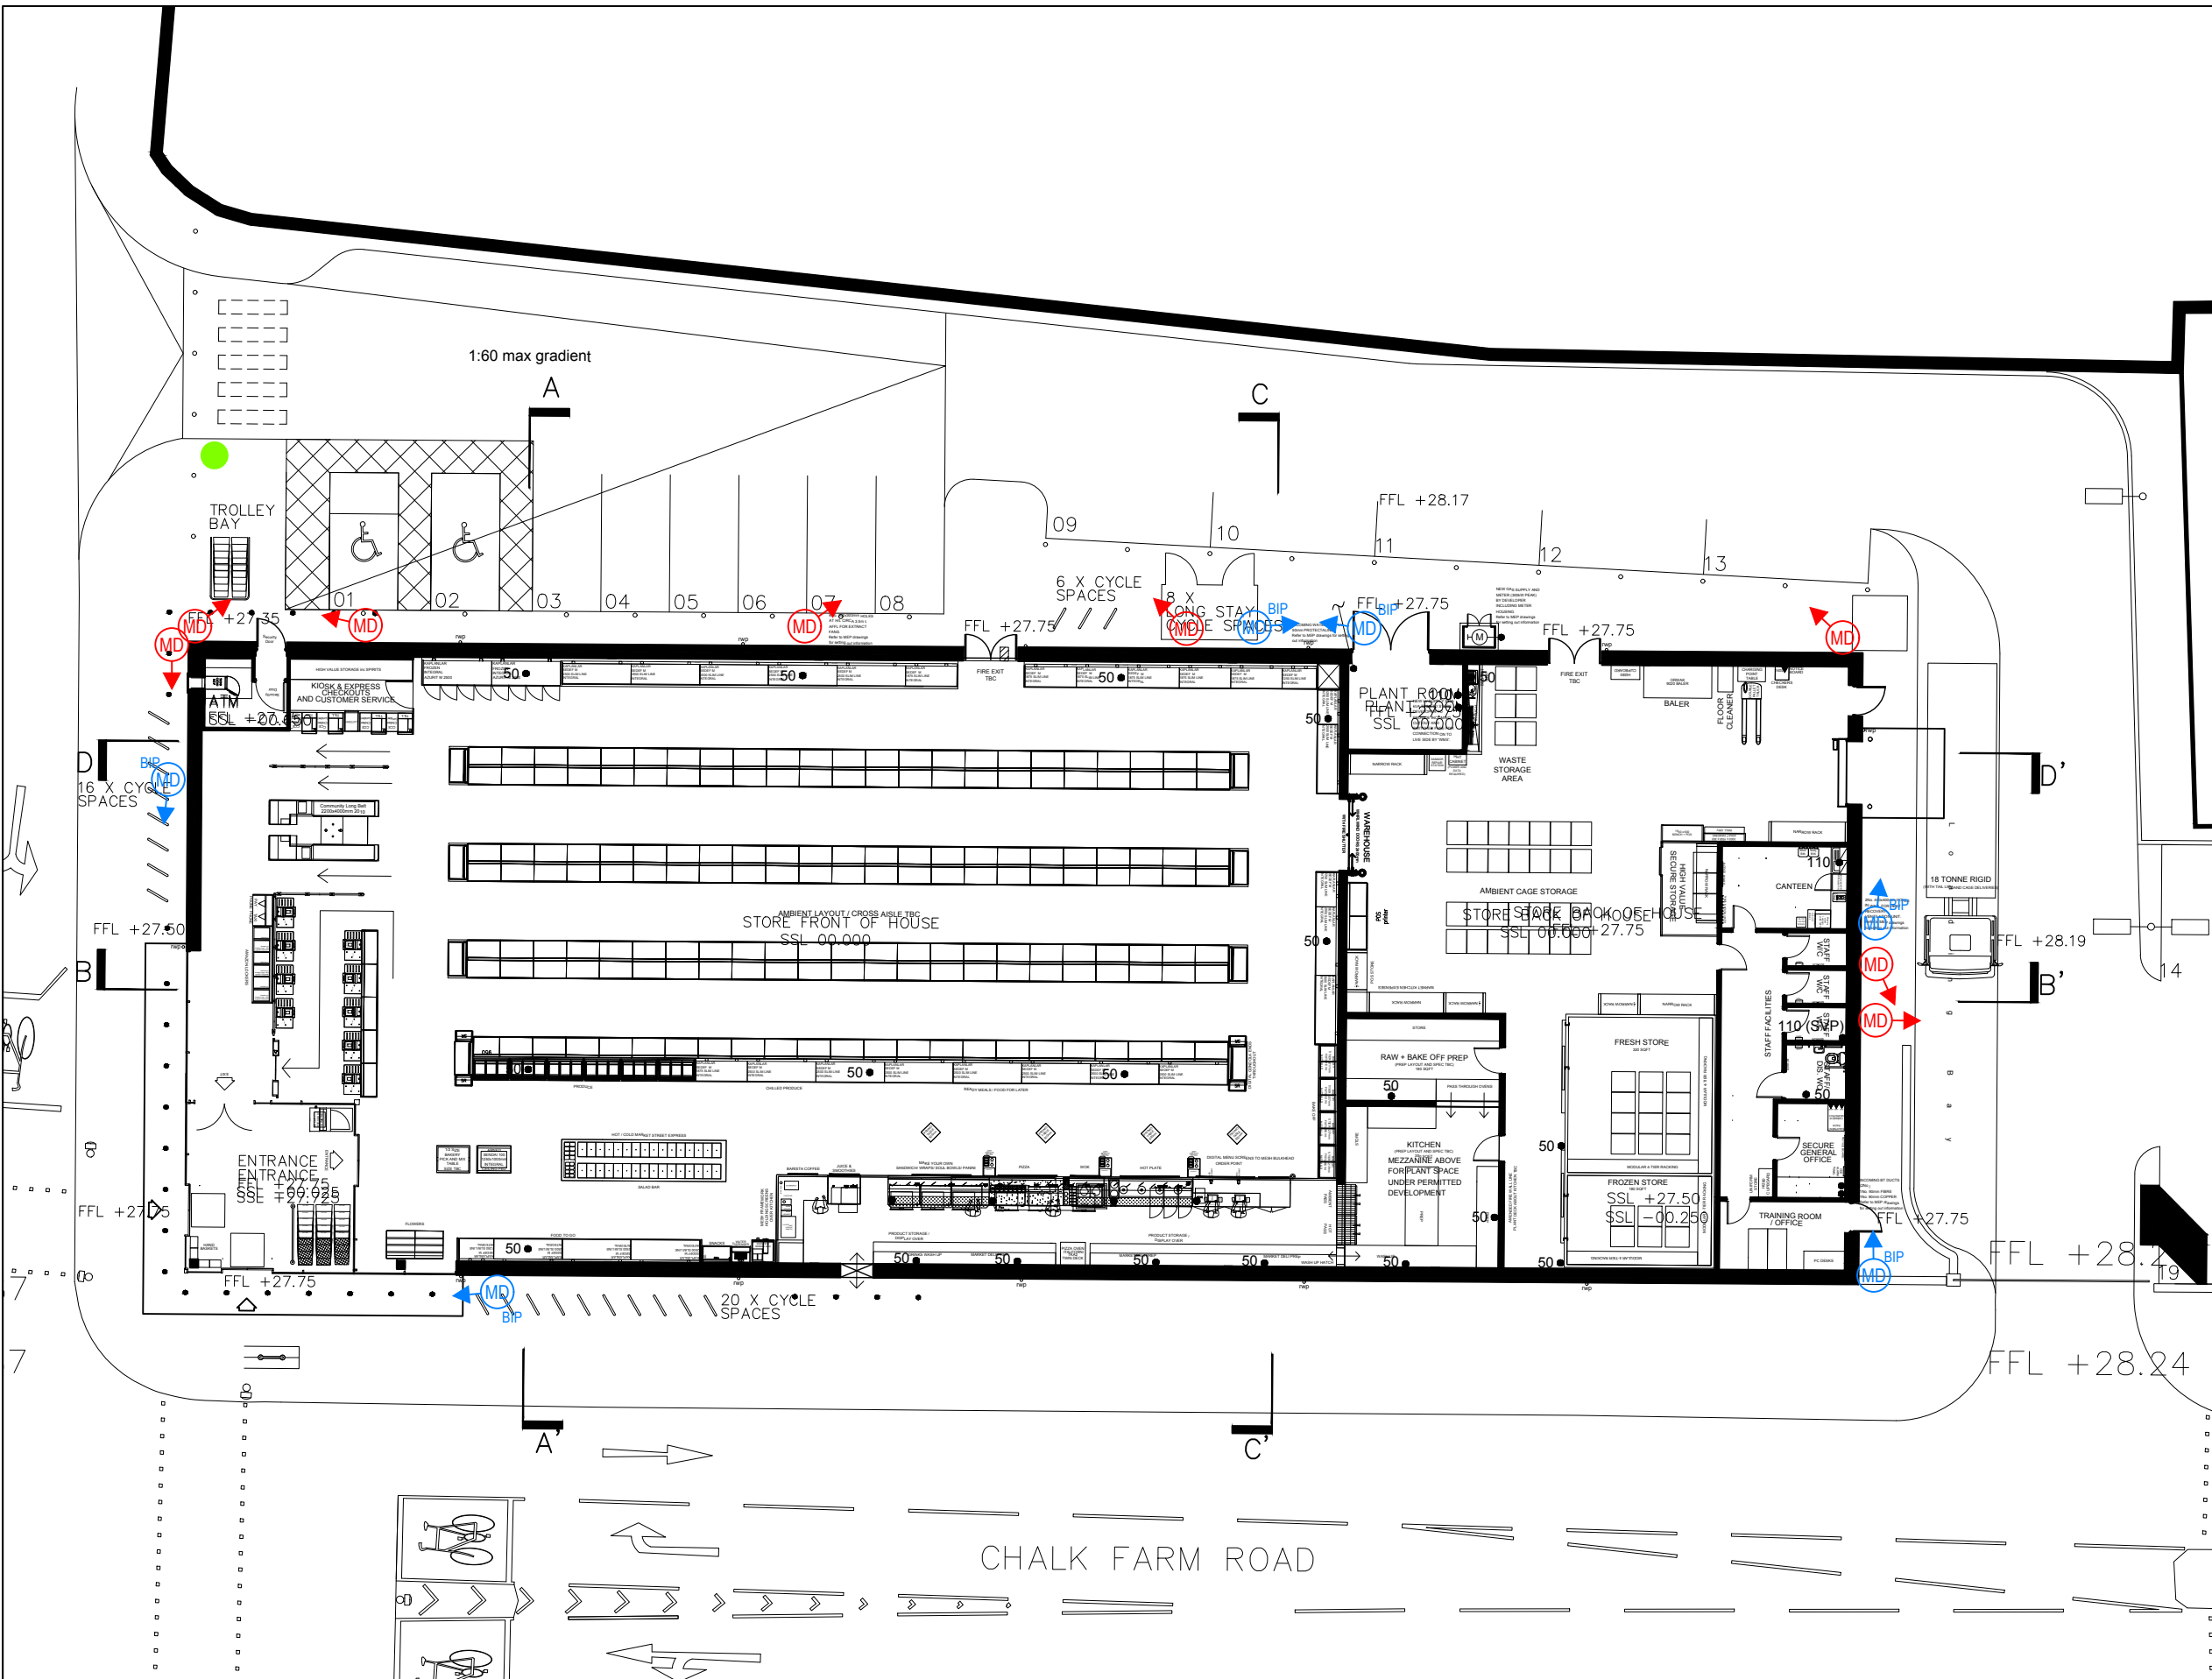

CCTV KEY

- (MD) NEW IP MINI DOME
wall mounted / soffit mounted
with cage if necessary to protect
against malicious damage
- (MD) BIP CAMERA
wall mounted / soffit
mounted with cage if
necessary to protect
against malicious damage
shield provided where
necessary to avoid glare
- ANPR camera column

Site layout indicative only
 Refer to Allies + Morrison drawing
 1095-03-07-600 for landscape
 layout and 1095-03-07-601 for
 cycle locker and cycle stand layouts

Client	Morrisons	Date	24/06/2020
Site	303 Camden Temp Store	Revision	(-)
Title	External CCTV	Drawn By	MJP