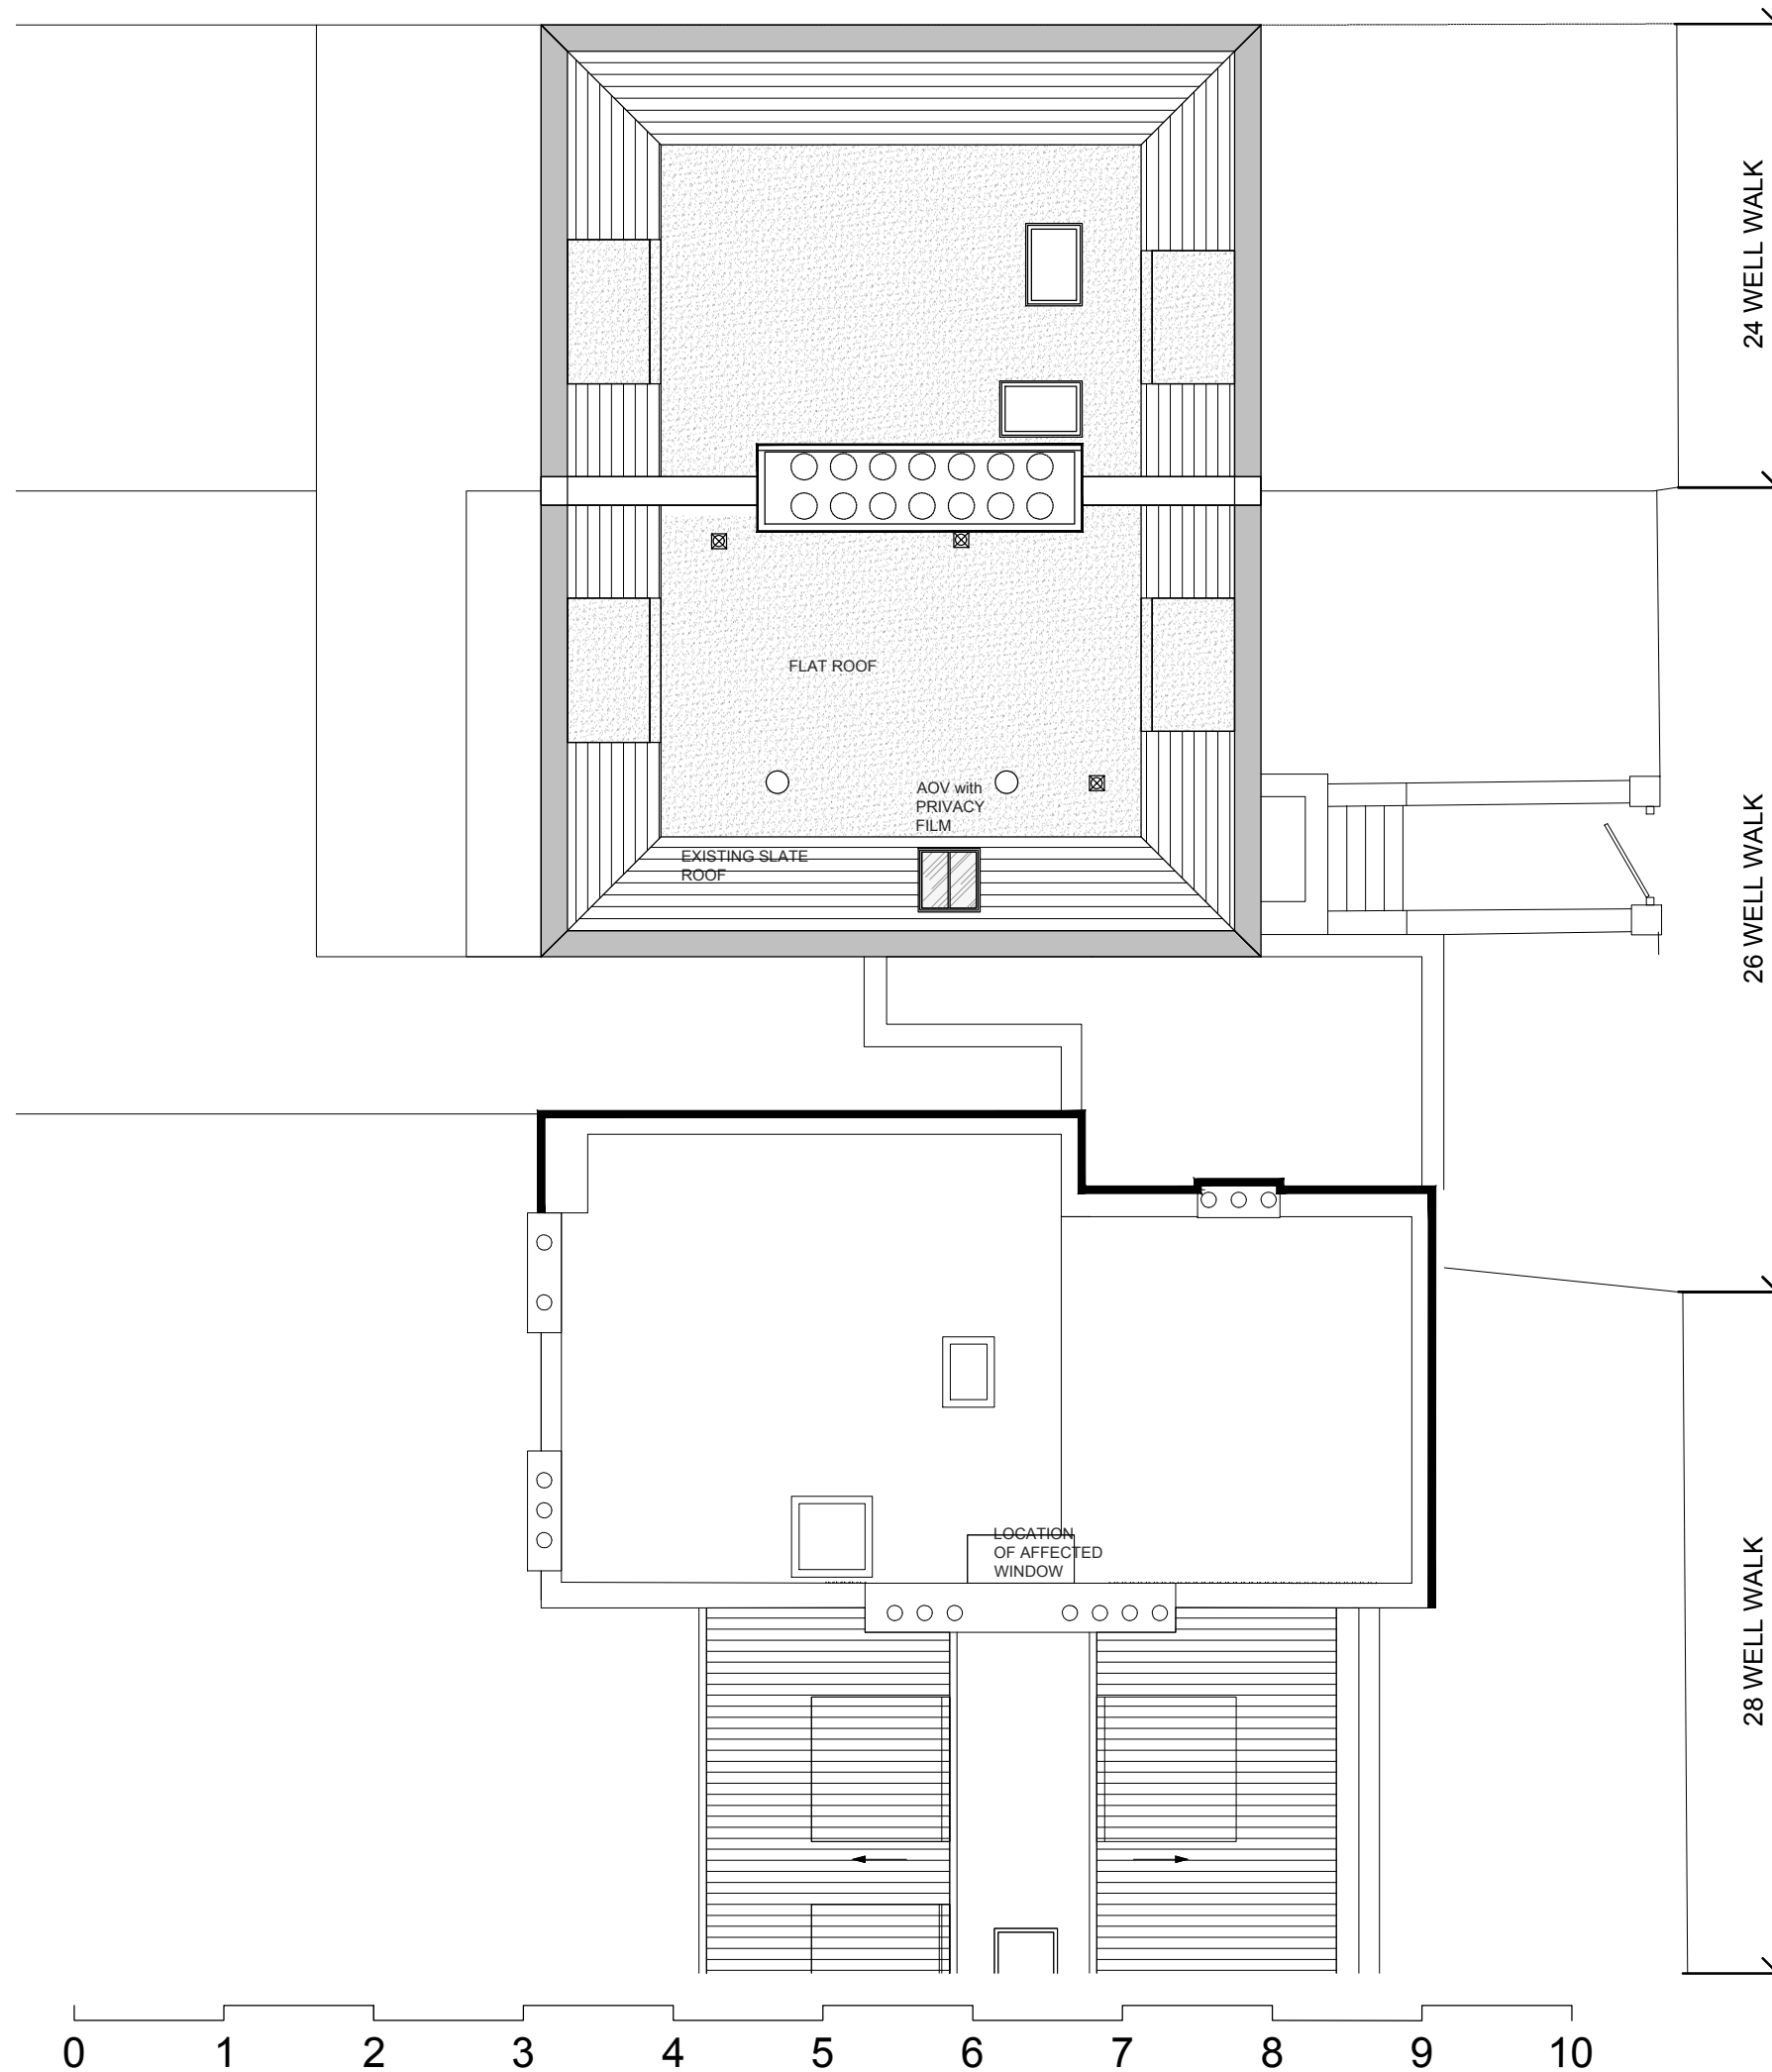

Do not scale from this drawing. Any areas, measurements or distances given are approximate only and should be confirmed before design or fabrication.

Any drawings, photos, or computer generated images shown are indicative and cannot be guaranteed to represent the complete interiors/exterior of a scheme.

© All rights reserved to Coeus Design Studio Ltd.

REV: 23.09.20 28 Well Walk added to drawing

PROJECT TITLE: 029  
26 WELL WALK  
NW3 1LD

DRAWING TITLE: PROPOSED ROOF PLAN

DRAWN BY: CDS

ISSUED FOR: PLANNING

SCALE: 1:100@A3 DATE: 03.20

DRAWING NO: P\_103 REVISION: 1