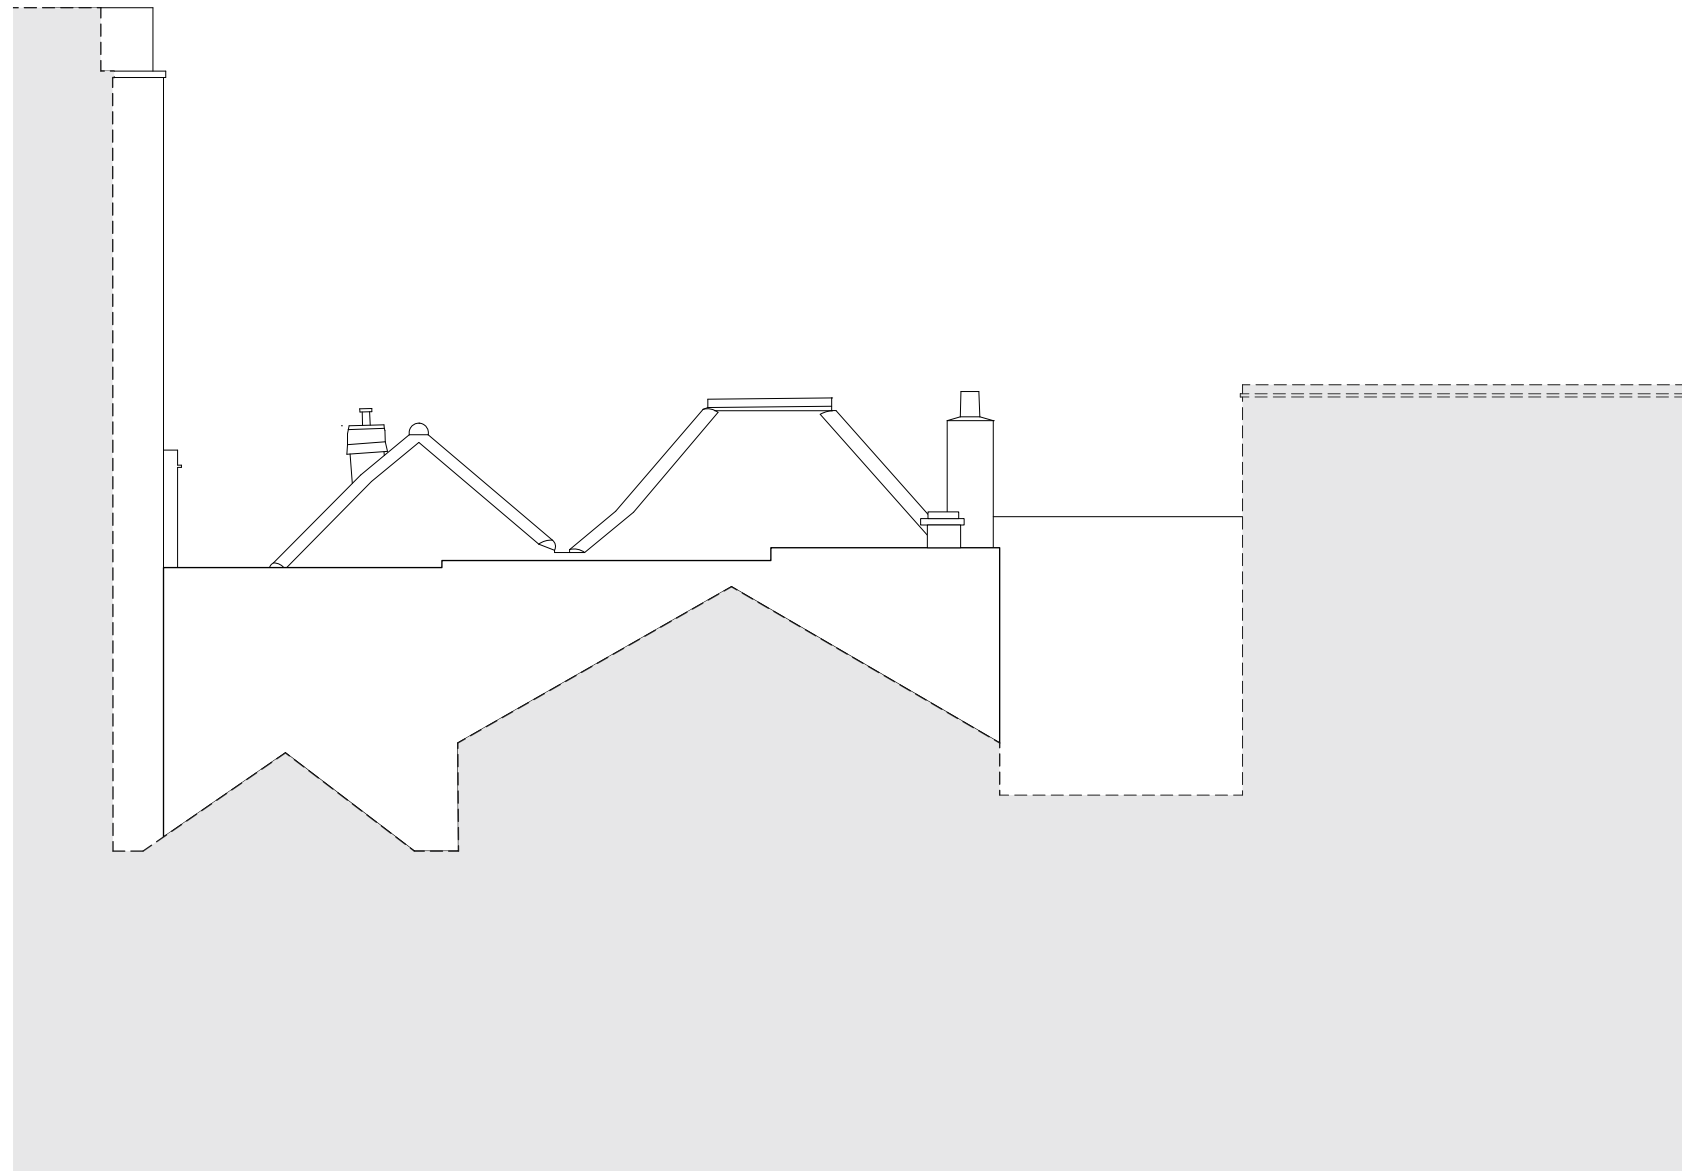

Drawing Title
Existing
West Elevation 1

Drawing Status
PLANNING

| Date | Scale @ A1/A3 | Drawn |
|-----------|---------------|-------|
| July 2020 | 1:50/100 | EW |

Drawing Number
4134-X.12

Existing West Elevation 2

Drawing Status
PLANNING

| Date | Scale @ A1/A3 | Drawn |
|-----------|---------------|-------|
| July 2020 | 1:50/100 | EW |

Drawing Number
4134-X.13

Existing East Elevation

4orm

1-5 Offord Street London N1 1DH
020 7183 7045

studio@4orm.co.uk
www.4orm.co.uk

In association with
HANS VERSTUYFT ARCHITECTEN

Project
Netley Cottage
Hampstead, London NW3

Drawing Title
Existing
East Elevation

Drawing Status
PLANNING

| Date | Scale @ A1/A3 | Drawn |
|-----------|---------------|-------|
| July 2020 | 1:50/100 | EW |

Drawing Number
4134-X.14