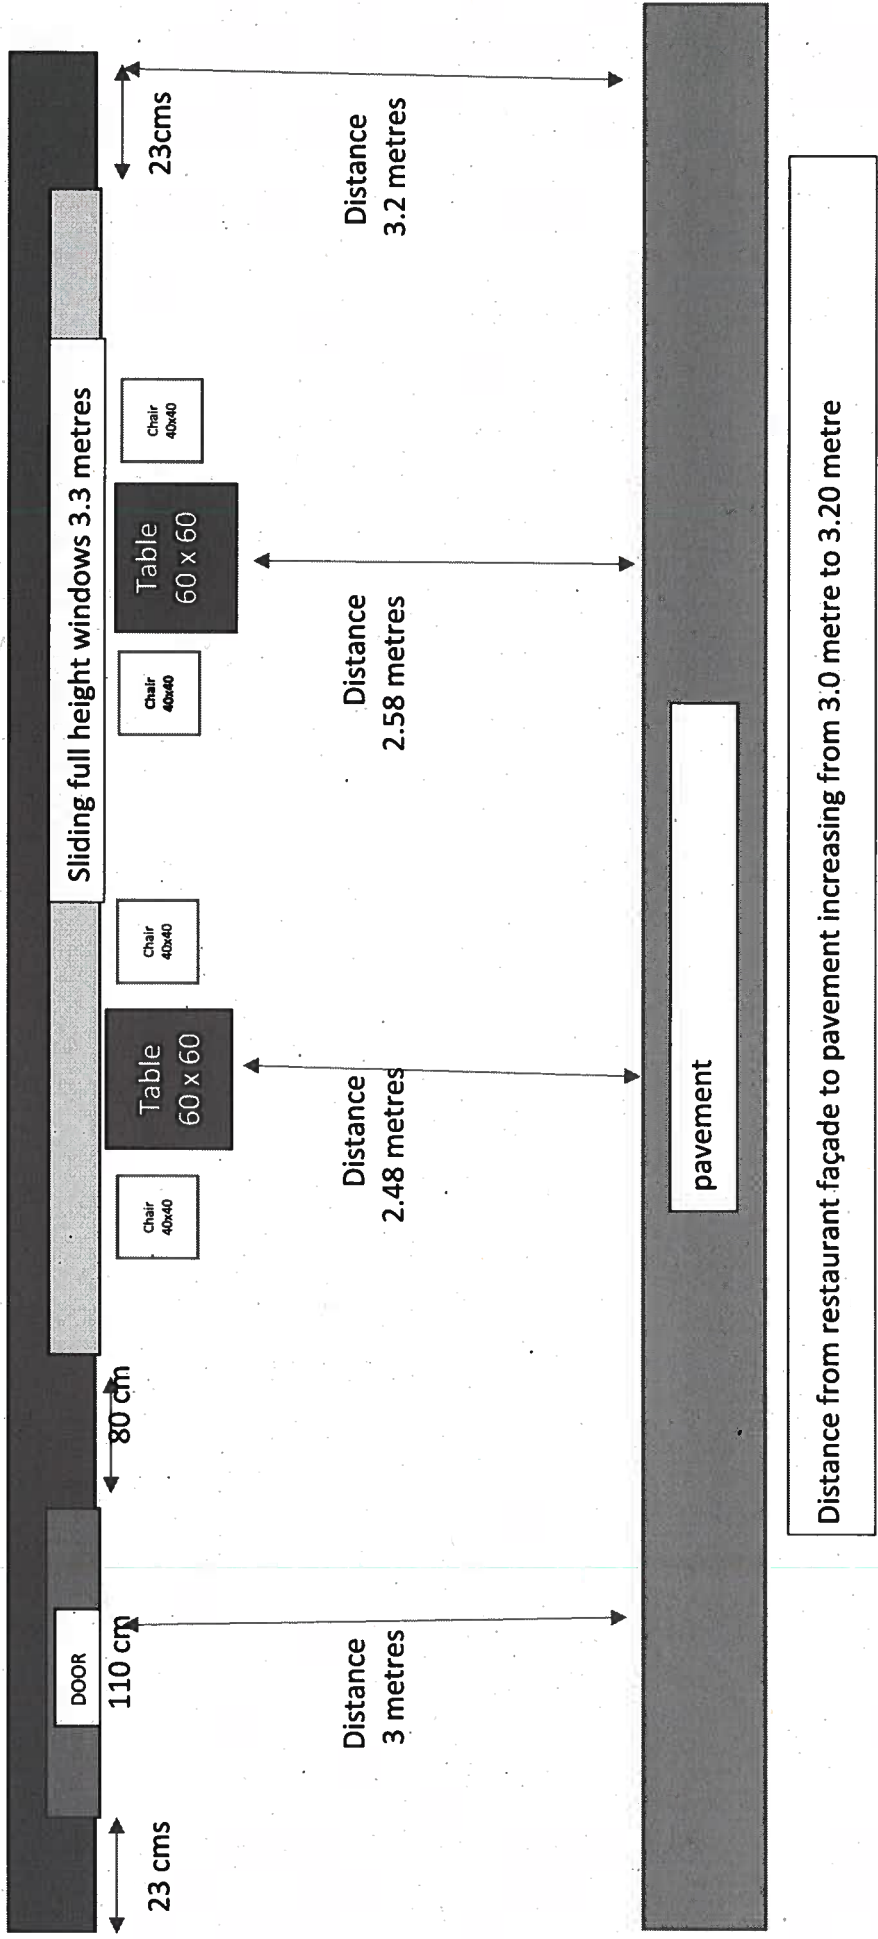

Piccola

PIZZERIA RISTORANTE

FAÇADE TOTAL LENGTH – 5.5 metres

Please note tables are placed flush against windows therefore minimising amount the tables extrude onto sidewalk. Chairs are placed as in design for same purpose.