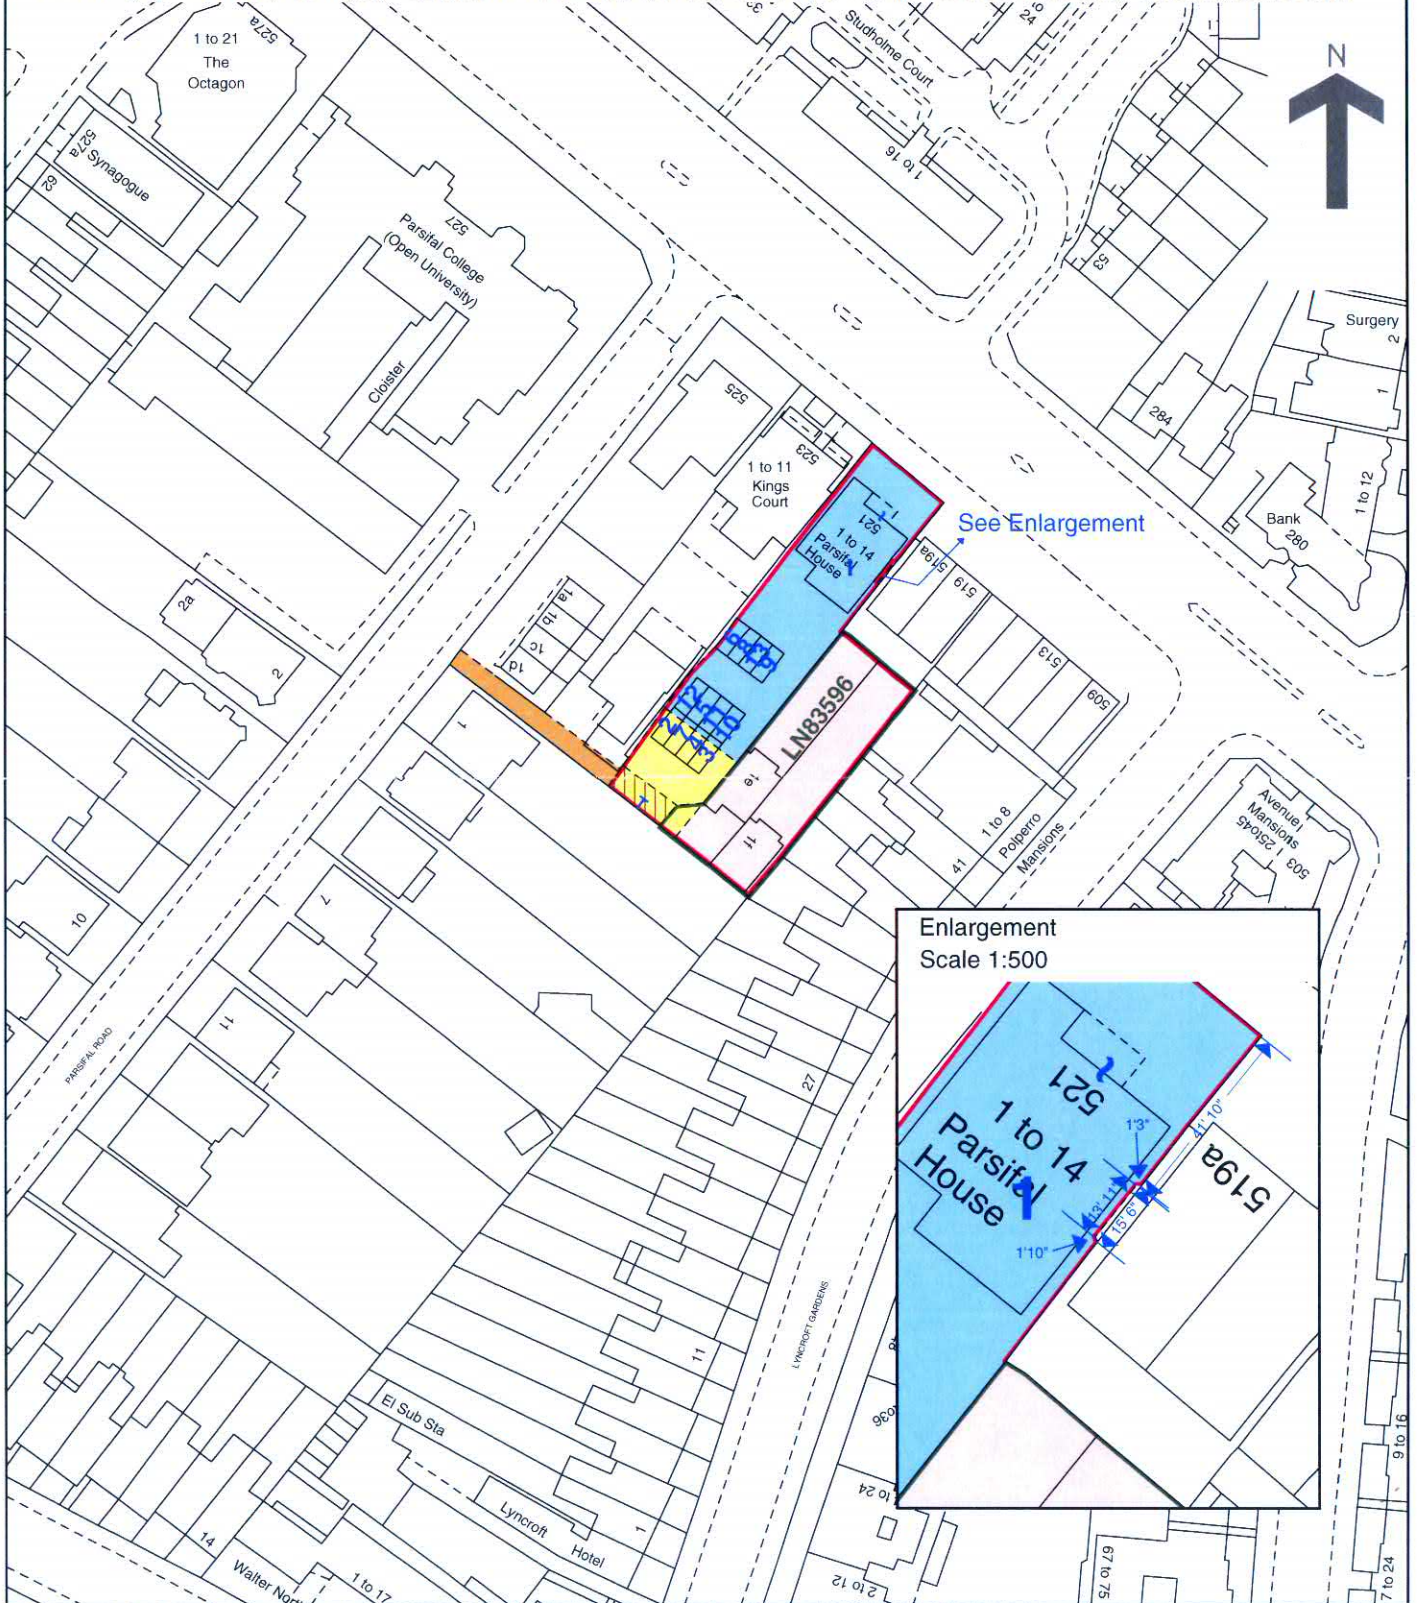

Land Registry Official copy of title plan

Title number **LN61132**
Ordnance Survey map reference **TQ2585SW**
Scale **1:1250**
Administrative area **Camden**

© Crown Copyright. Produced by Land Registry. Reproduction in whole or in part is prohibited without the prior written permission of Ordnance Survey. Licence Number 100026316.

This official copy issued on 11 June 2014 shows the state of this title plan on 11 June 2014 at 09:28:13. It is admissible in evidence to the same extent as the original (s.67 Land Registration Act 2002).
This title plan shows the general position, not the exact line, of the boundaries. It may be subject to distortions in scale. Measurements scaled from this plan may not match measurements between the same points on the ground. See Land Registry Public Guide 19 - Title Plans and Boundaries.
This title is dealt with by Land Registry, Weymouth Office.

0 2 3 7 0 2 8 0 0 2