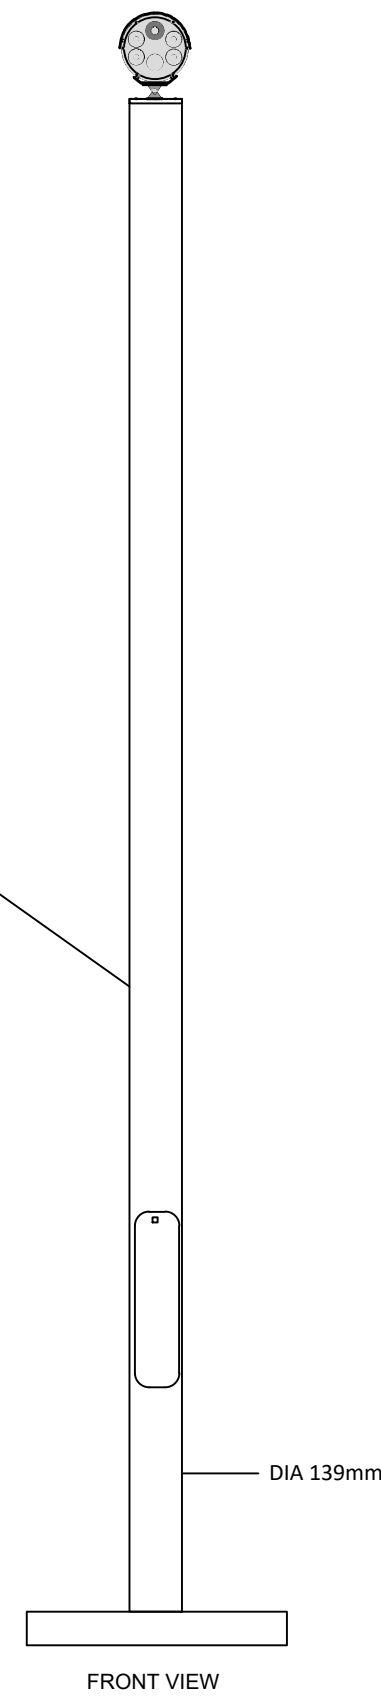

NATURAL GALVANISED METAL FINISH (GREY)

DIA 139mm

SCALE 1:20 @ A3

Euro Car Parks Ltd  
30 Dorset Square  
London NW1 6QJ  
+44 (0)20 7563 3000  
Registered in England & Wales, Registration No 1270612

DRAWING NO. 2060-DWG-ELE-01-01	REVISION. 01	DATE. 21/08/19
SCALE AT. AS SHOWN	DRAWN. YJ	CHECKED.

SITE: ANPR CAMERA ELEVATION

REVISIONS:		BY:	DATE:
REV:	DESCRIPTION:		
01	CAMERA ELEVATIONS SHEET LAYOUT	YJ	25/04/2019