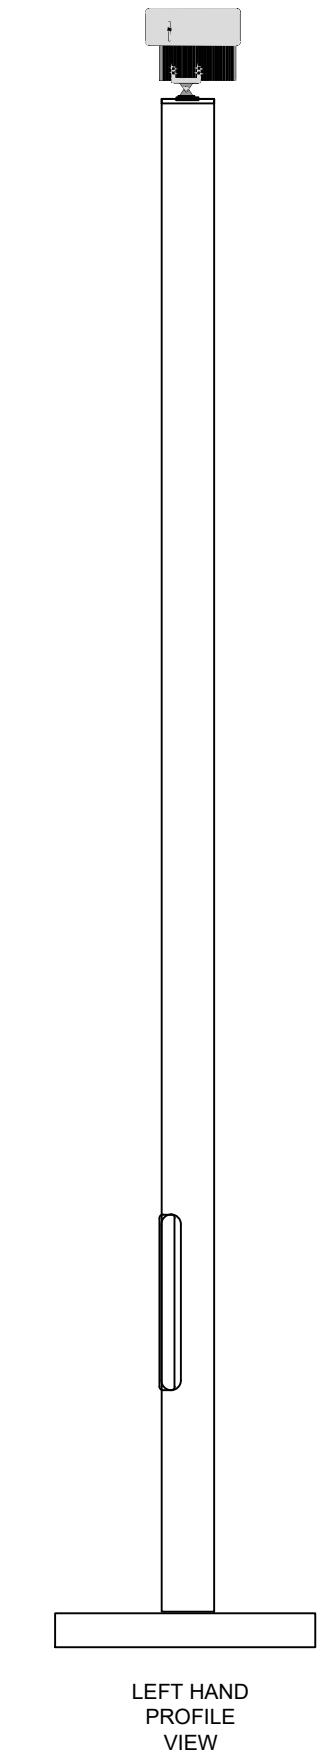

NATURAL GALVANISED METAL FINISH (GREY)

DIA 139mm

SCALE 1:20 @ A3

Euro Car Parks Ltd  
30 Dorset Square  
London NW1 6QJ  
+44 (0)20 7563 3000  
Registered in England & Wales, Registration No 1270612

DRAWING NO. 2060-DWG-ELE-01-01	REVISION. 01	DATE. 21/08/19
SCALE AT. AS SHOWN	DRAWN. YJ	CHECKED.

SITE: ANPR CAMERA ELEVATION

REVISIONS:		BY:	DATE:
REV:	DESCRIPTION:		
01	CAMERA ELEVATIONS SHEET LAYOUT	YJ	25/04/2019