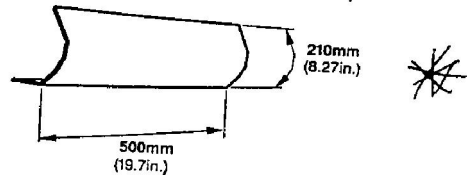

Decal Dimensions
Decal Dimensions

Facia Light

The terminal will have provision for a facia light. This is available as a standard facia light or a taller advert facia light on the collar area. The following are the dimensions for the facia light decals. These dimensions are based on a decal being applied to the curved, forward-facing area on the inside of the facia light panel.

Standard Facia Light