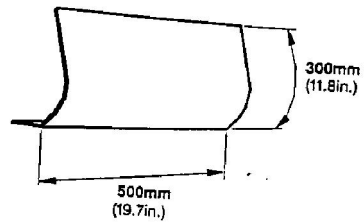

Advert Facia Light

The materials used for the facia light decal will depend on the process being used to apply the decal.

As99904326
copy R00
CA/330