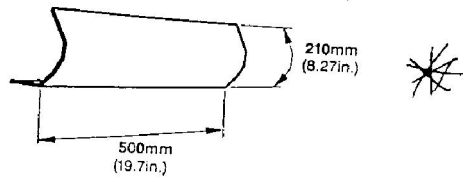

Decal Dimensions
Decal Dimensions

Facia Light

The terminal will have provision for a facia light. This is available as a standard facia light or a taller advert facia light on the collar area. The following are the dimensions for the facia light decals. These dimensions are based on a decal being applied to the curved, forward-facing area on the inside of the facia light panel.

Standard Facia Light