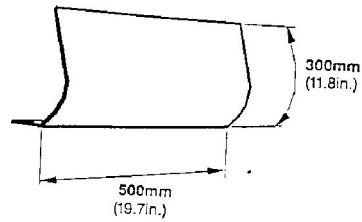

Advert Facia Light

The materials used for the facia light decal will depend on the process being used to apply the decal.

① A-5990-4326
encl file
9/1/55