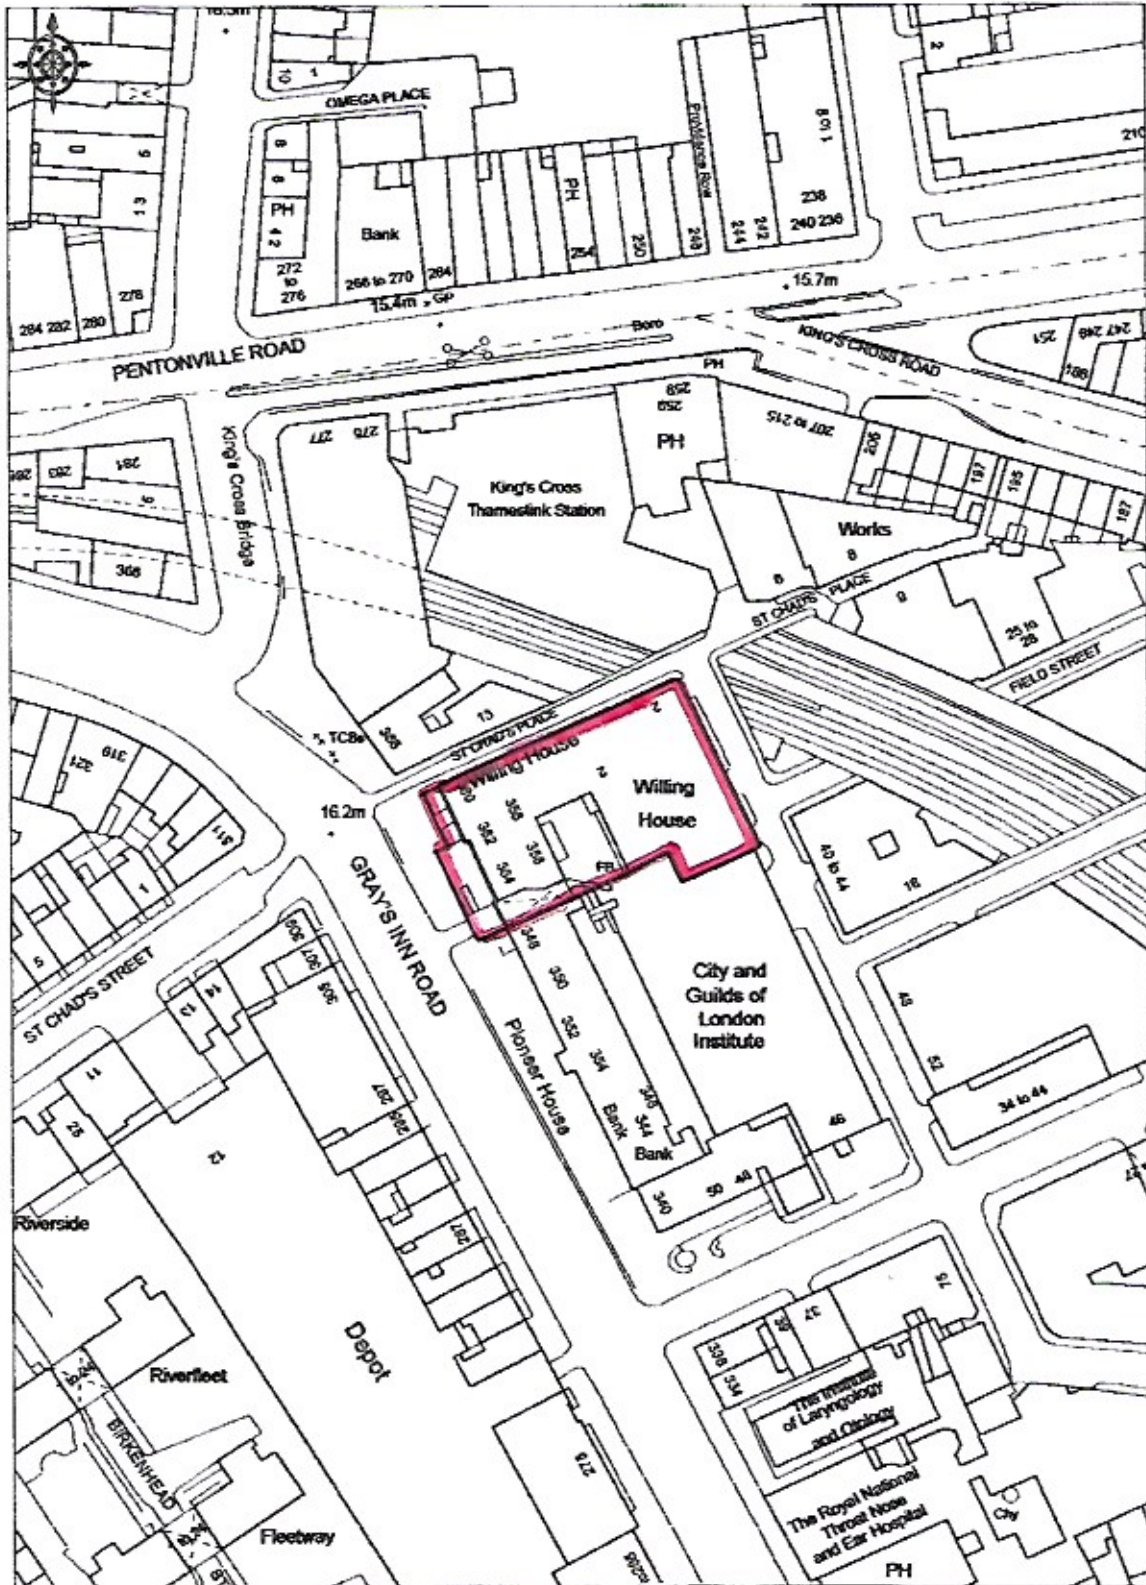

Drill Hole in External Wall & Install Communications Cabling.

Location Plan

Ordnance Survey

© Crown copyright 2003.

Scale - 1:1250 Plotted Scale - 1:1250

Willing House, 356 Gray's Inn Road, London WC1X 8BH.