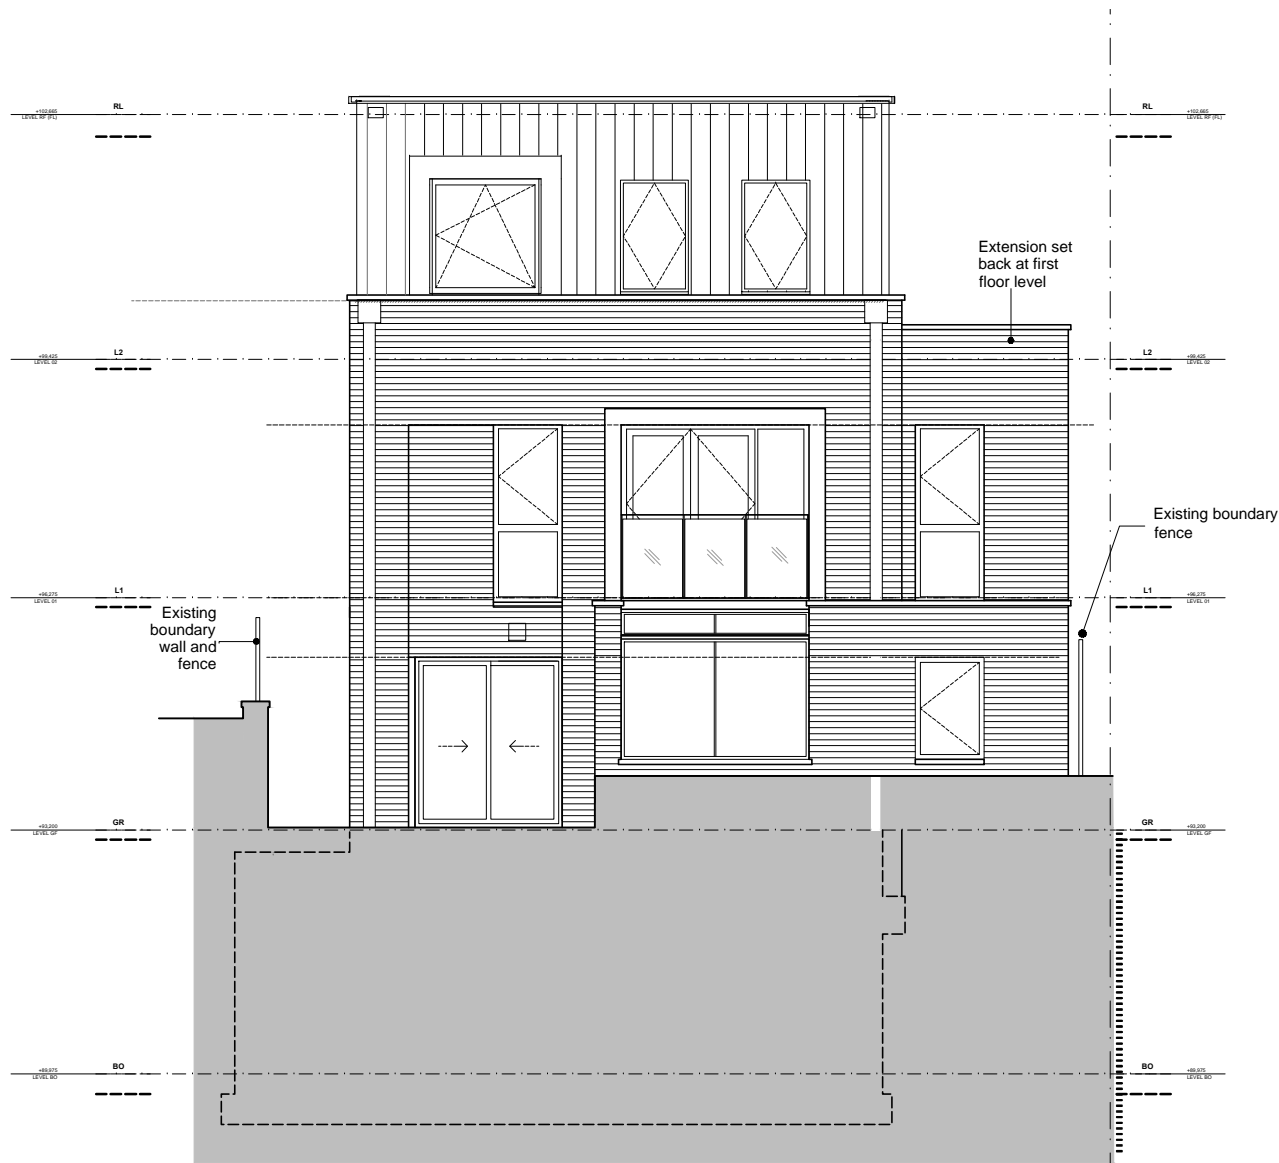

PROPOSED EAST ELEVATION

PROPOSED REAR (NORTH) ELEVATION

**NIGEL BIRD ARCHITECTS**

CHARTERED ARCHITECTS ENGINEERS AND INTERIOR DESIGNERS

Henry Wood House 2 Riding House Street London W1W 7FA  
 Telephone: 0203 770 7571 E-Mail: nigel.bird@nigelbirdarchitects.co.uk www.nigelbirdarchitects.co.uk

Project: 10D Kidderpore Avenue, NW3 7SU Dwg Name: Proposed Elevations - 1 of 2

RIBA Stage: Date: 08.09.20 Scale: 1:100 at A3 Dwg no: 1656.330 Rev: A

REV	DATE	BY	DESCRIPTION
A	08.09.20	HD	Overall amendments to proposed extension