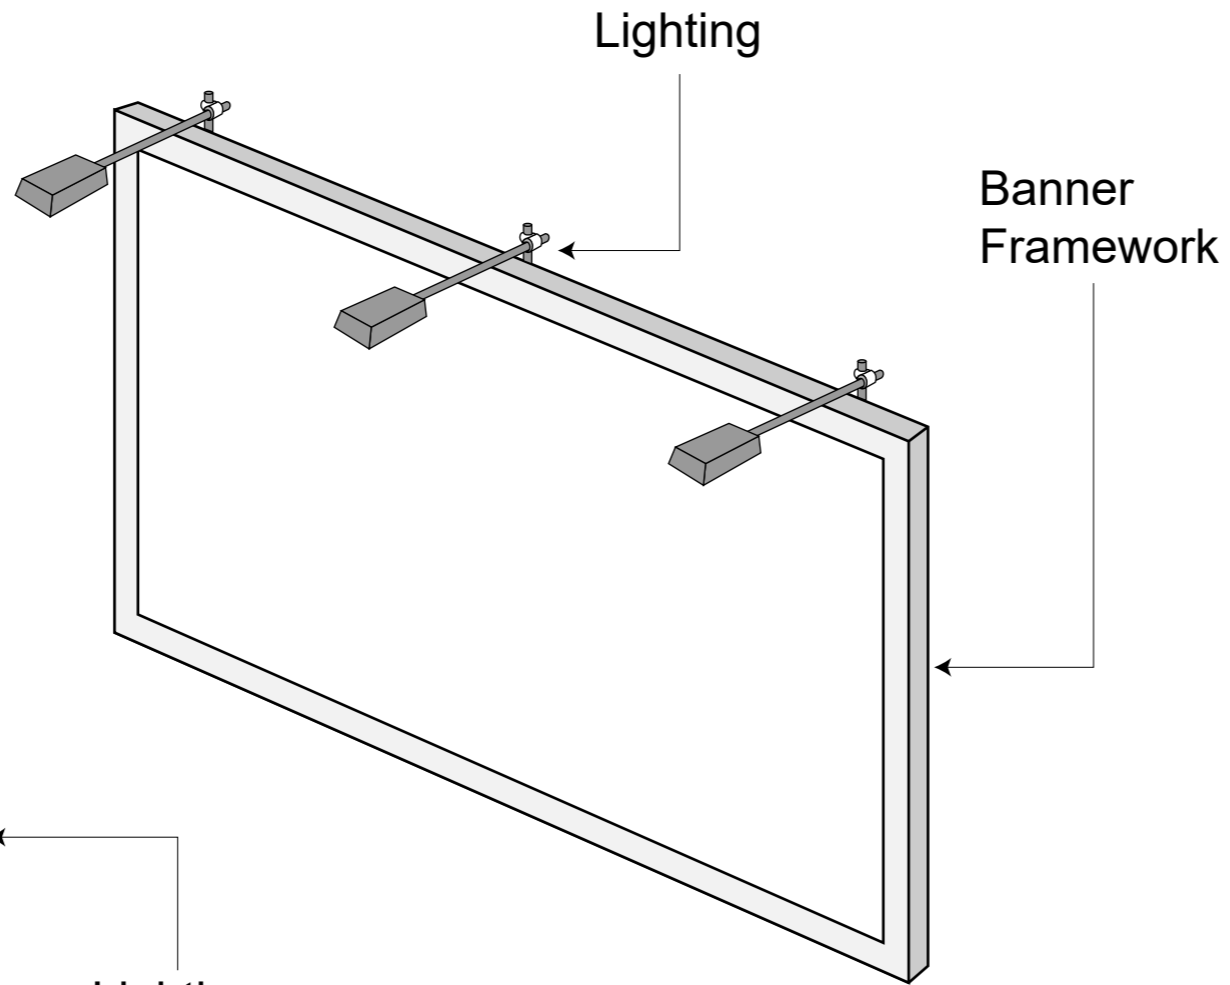

# LIGHTING DETAILS

## LED Billboard Lights – 36W

Flood light extension arm

Banner Framework

### Specifications

Model No	FL-LED-600
Dimension	Length: 280mm Wide: 230mm Height: 230mm
Power	36W
View Angle	70 / 120 angle
Lumens	3400Lm
Voltage	12V DC 24V DC 110V-240V AC
Power Efficiency	>85%
(CRI)	Ra ≥80
Life Time	50.000hours
Working Temperature	-40 ~ +55°C
Light Color	2700K or 6400K
Material	Aluminum Alloy Body
Certificates	CE, RoHS
IP Grade	IP65
warranty	3 Years