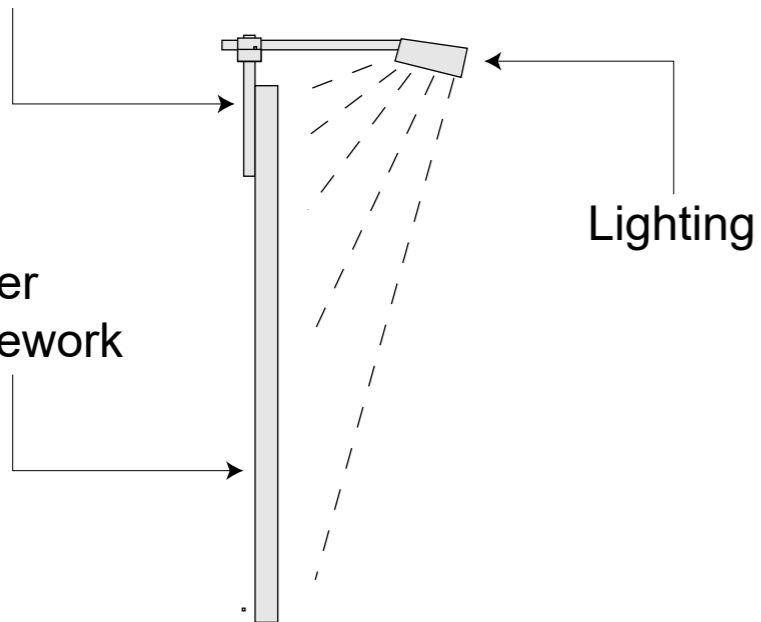

# LIGHTING DETAILS

## LED Billboard Lights – 36W

Flood light extension arm

Banner Framework

### Specifications

Model No	FL-LED-600
Dimension	Length: 280mm Wide: 230mm Height: 230mm
Power	36W
View Angle	70 / 120 angle
Lumens	3400Lm
Voltage	12V DC 24V DC 110V-240V AC
Power Efficiency	>85%
(CRI)	Ra ≥80
Life Time	50.000hours
Working Temperature	-40 ~ +55°C
Light Color	2700K or 6400K
Material	Aluminum Alloy Body
Certificates	CE, RoHS
IP Grade	IP65
warranty	3 Years