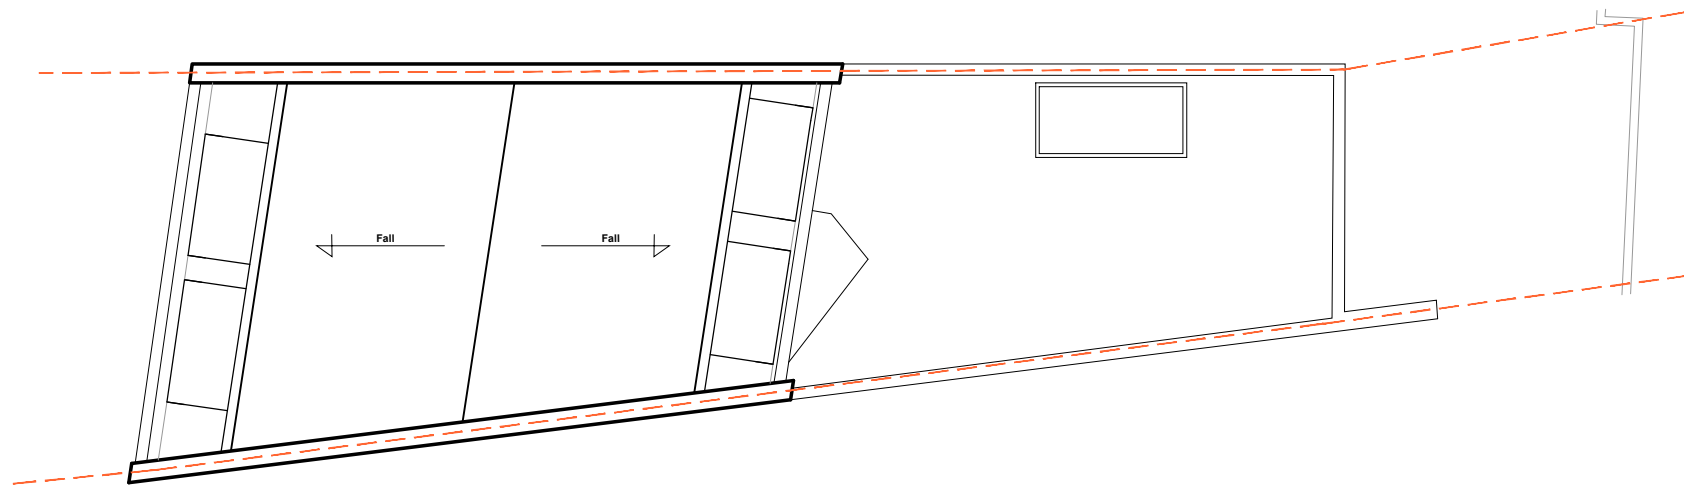

Existing Roof

Proposed Roof

This drawing is the property of Noa Ram Susel Limited. It may not be copied or disclosed to any third party for any purpose except as authorized in writing by Noa Ram Susel Limited. Do not scale this drawing. All dimensions are to be checked onsite before any work proceeds. Any errors or omissions are to be reported to the designer. If in doubt ask. The contractor is to provide full size setting out drawings based on information contained in this drawing for the designer's approval prior to commencing manufacture. This drawing is to be read in conjunction with all relevant consultants and/or specialist drawings or documents and any discrepancies or variations are to be notified to the designer before affected work commences.

Tender	Execution	Browsable
Sheet name	Sheet num'	
Roof Plan	P-104	
	Scale	Sheet
	1:100	A3
1 - Edition		Change num'
		3
File name	Date	
Fortune Green Rd-Minor changes	09.09.2020	
74 Fortune Green Rd NW6 1DS		