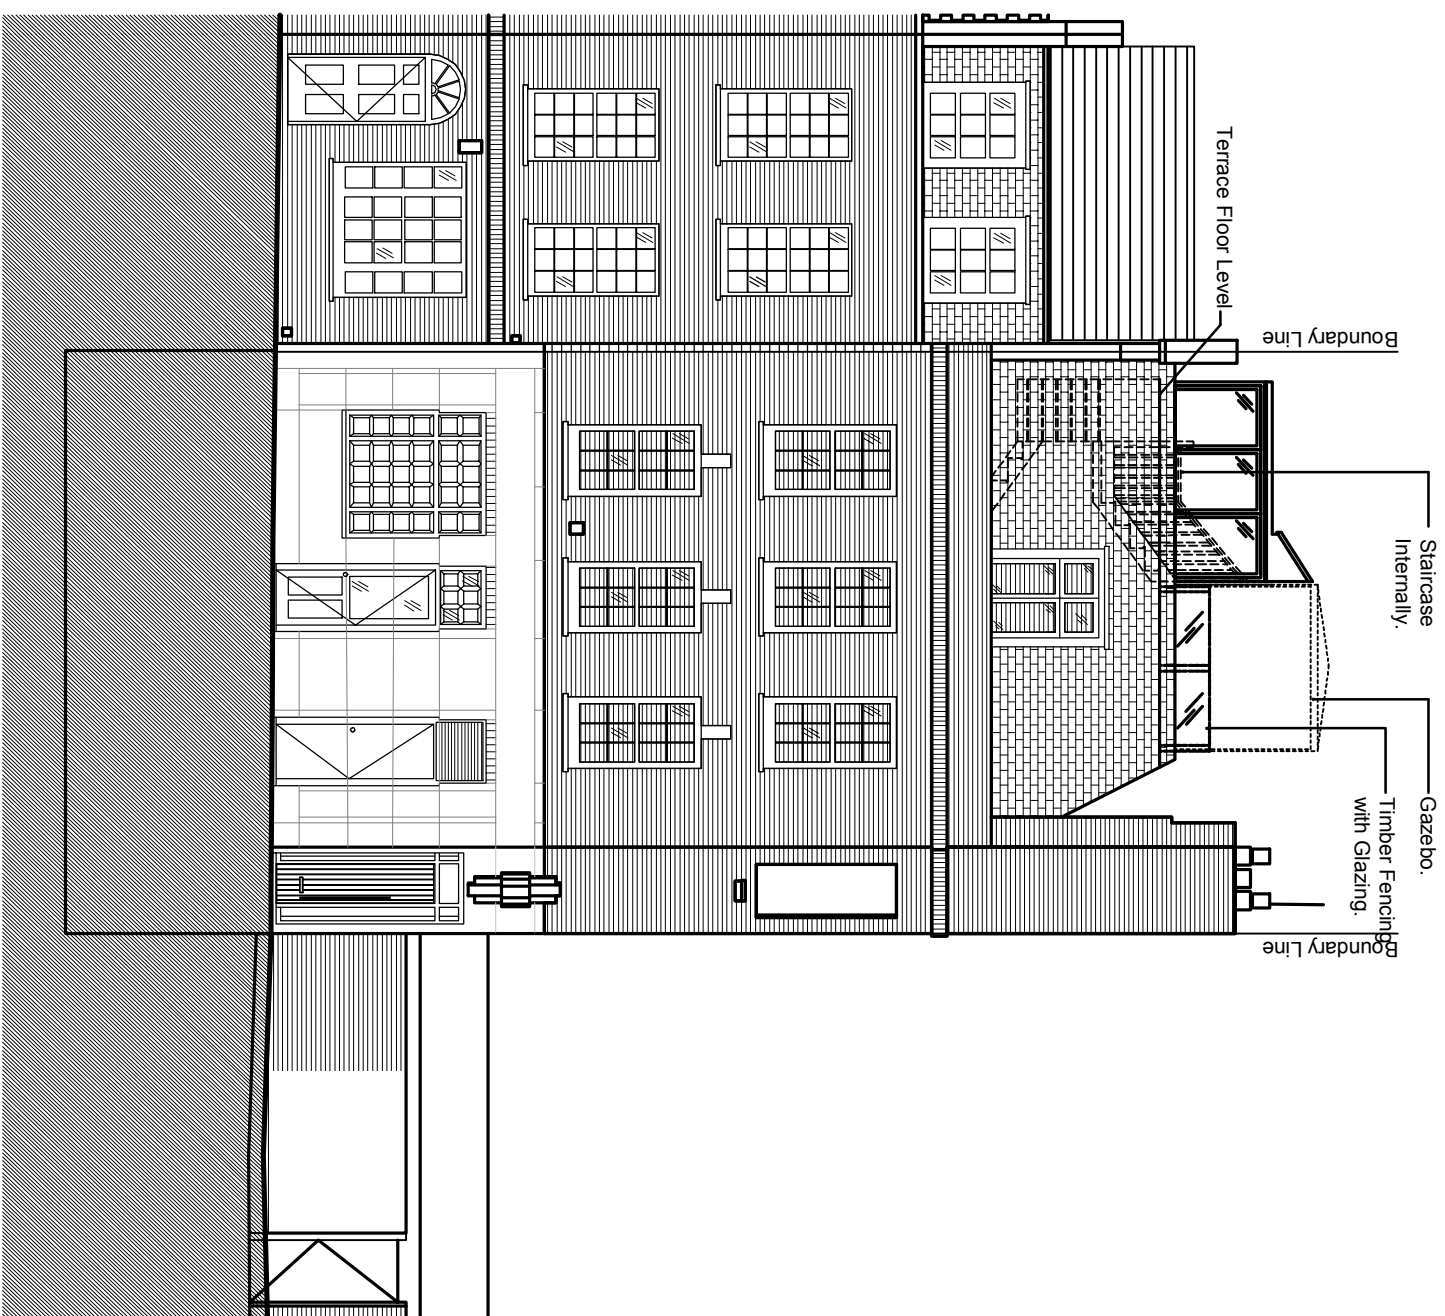

EXISTING EAST ELEVATION

EXISTING SOUTH ELEVATION

## EXISTING ELEVATIONS

Scale : 1 : 100

revisions

rev nr.

project  
Flat 3 - 16 Northington Street  
London  
NW1C 2NW

client  
David Robertson

drawing title  
Existing East and South Elevations  
1 of 2

true associates ltd  
medusa house  
1 Kilburn Lane  
London W10 4ae  
tel 020 8960 3663  
e-mail alan@trueassociates.co.uk

date August 2020 number A15750PA-003

scale 1:100@A3 revision -