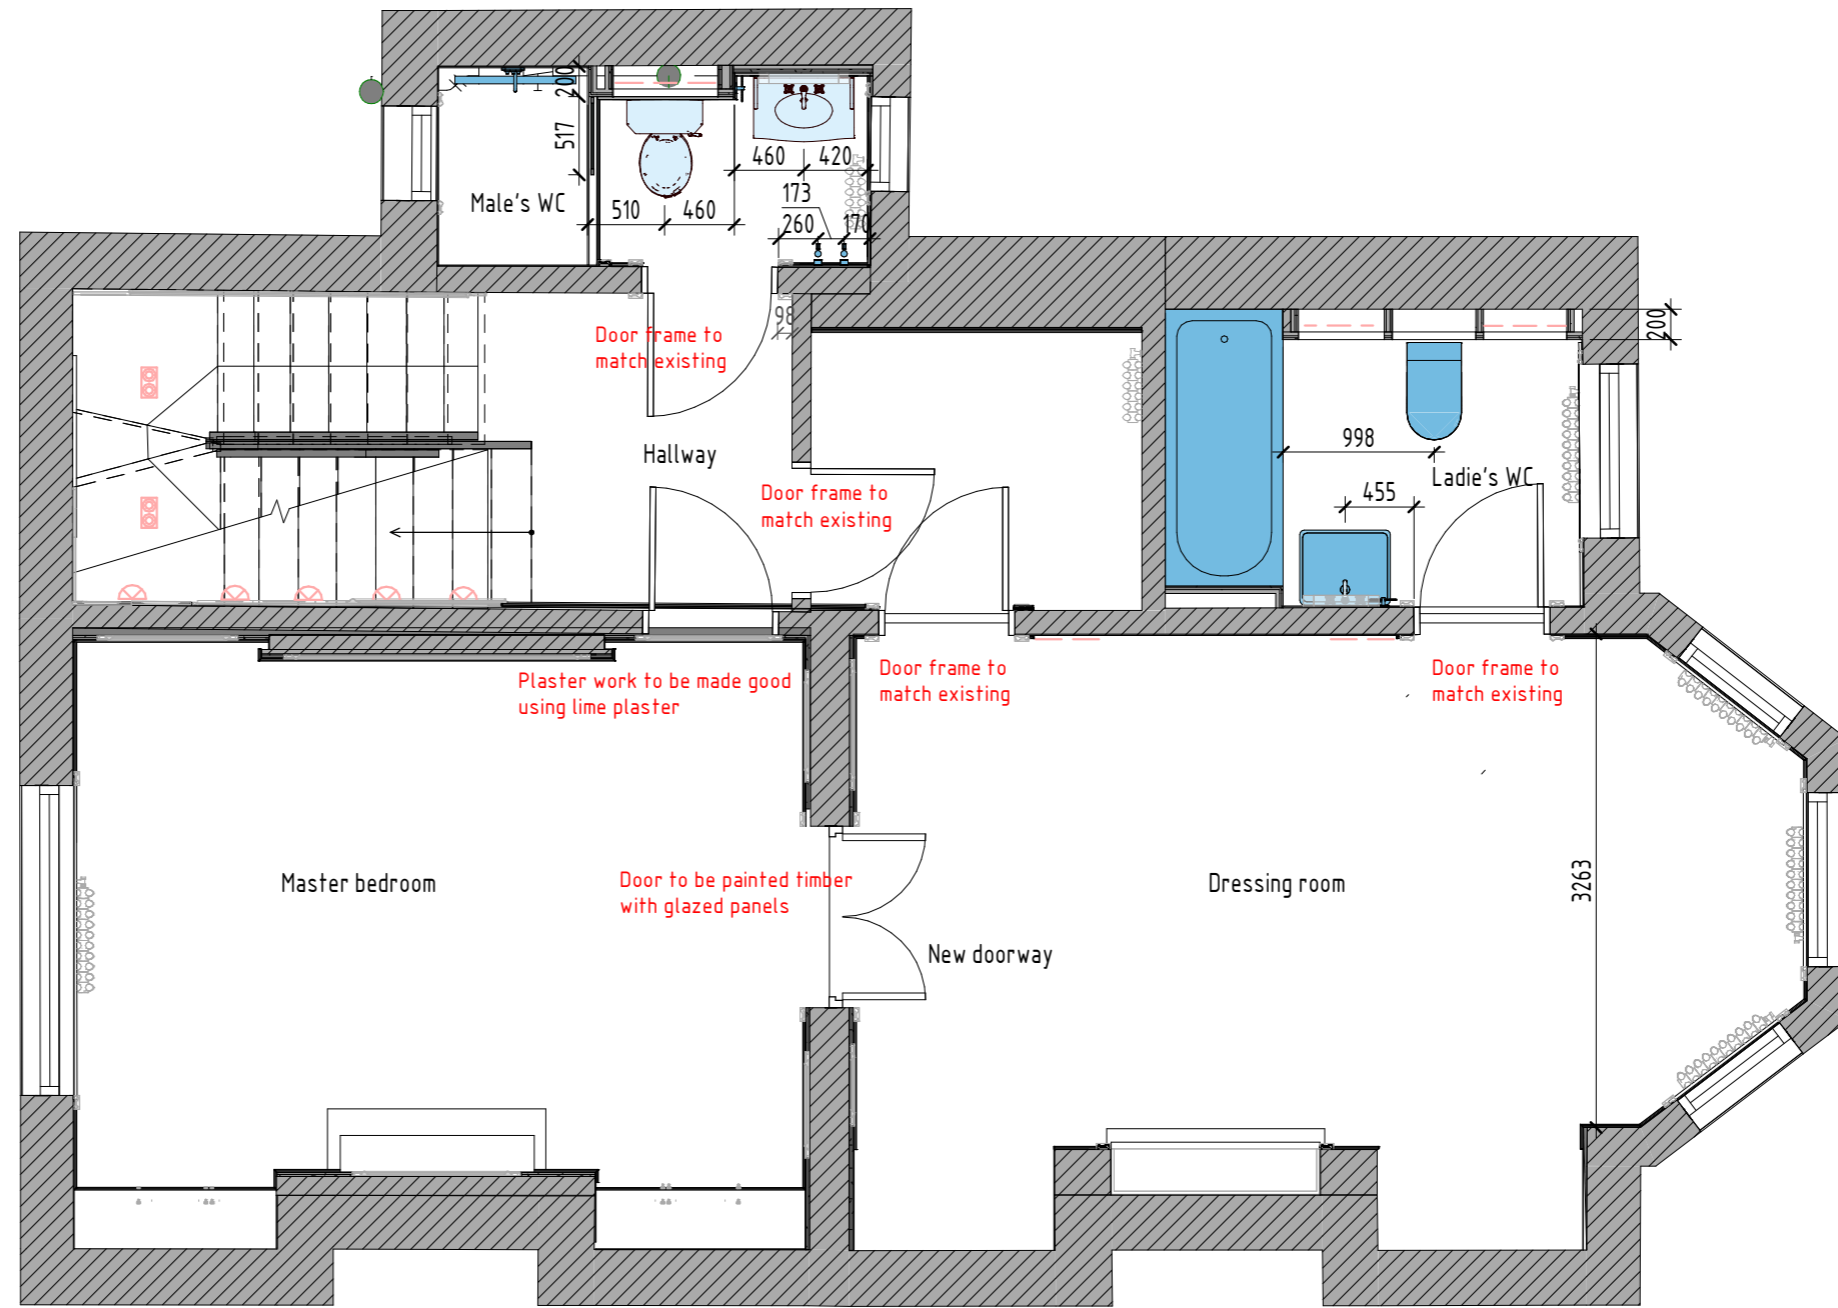

Sanitary ware plan 1st floor (elevation +3.205 from ground floor) M 1:50

SCALE 1:50

Sanitary ware plan 1st floor (elevation +3.205 from ground floor)

13 Gainsborough Gardens, NW3 1BJ, London, UK