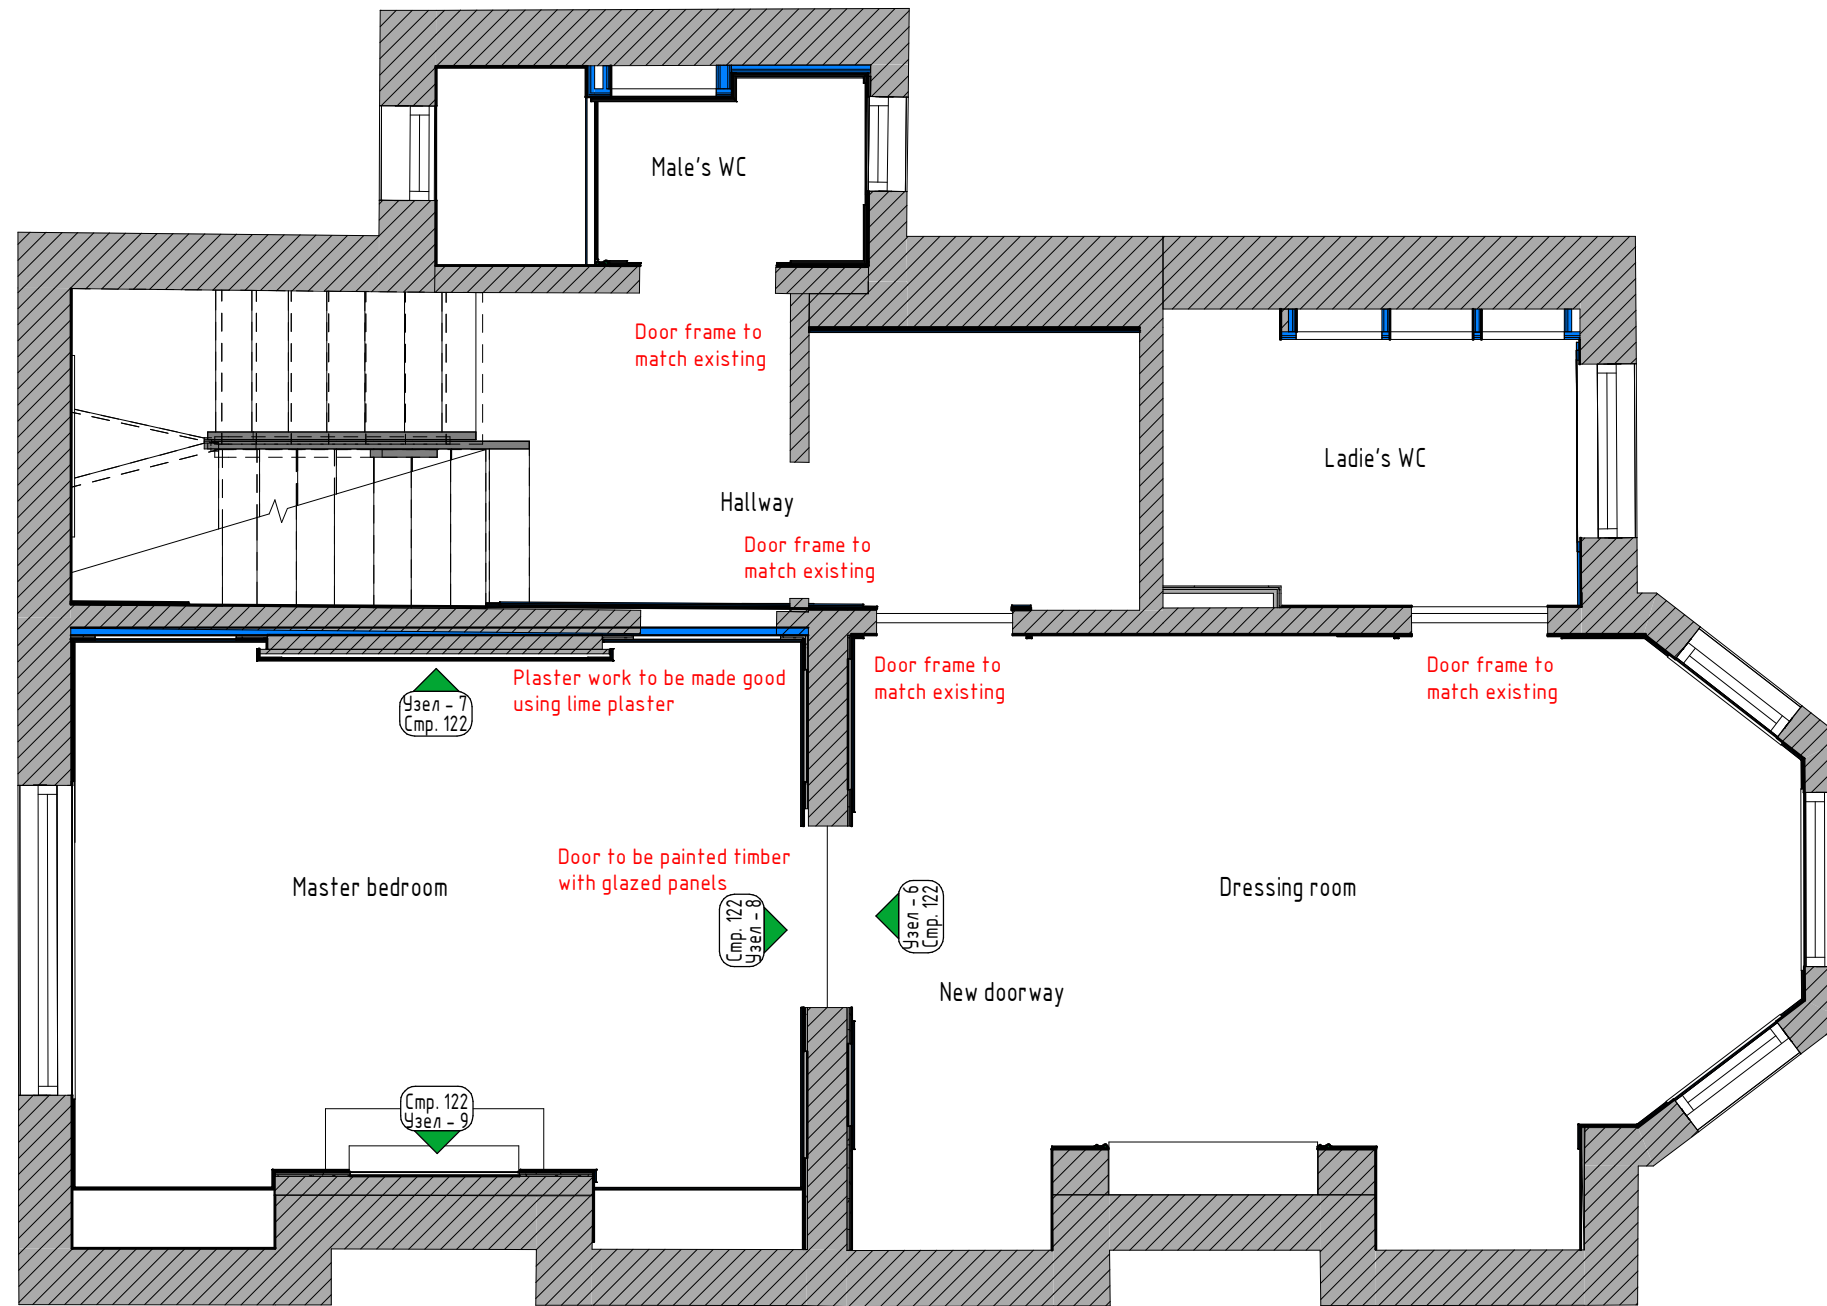

Proposed new floor plan 1st floor (elevation +3.205 from ground floor) M 1:50

SCALE 1:50

Proposed new floor plan 1st floor (elevation +3.205 from ground floor)

13 Gainsborough Gardens, NW3 1BJ, London, UK