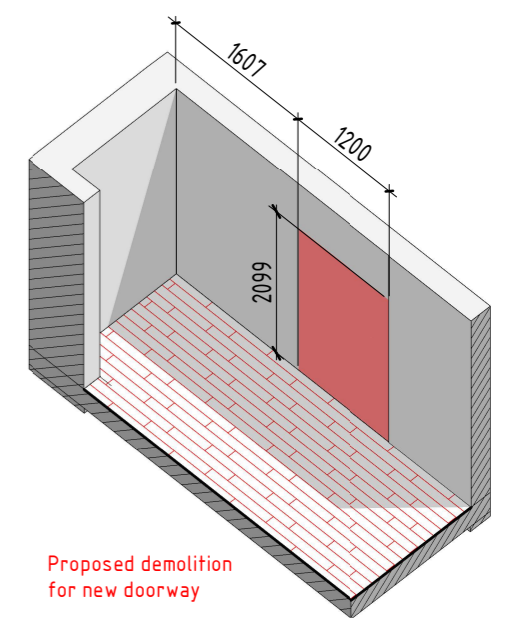

Demolition Plan 1st floor (elevation +3.205 from ground floor) M 1: 50

 Demolition

Proposed demolition for new doorway

SCALE 1:50

Demolition Plan 1st floor (elevation +3.205 from ground floor)

13 Gainsborough Gardens, NW3 1BJ, London, UK