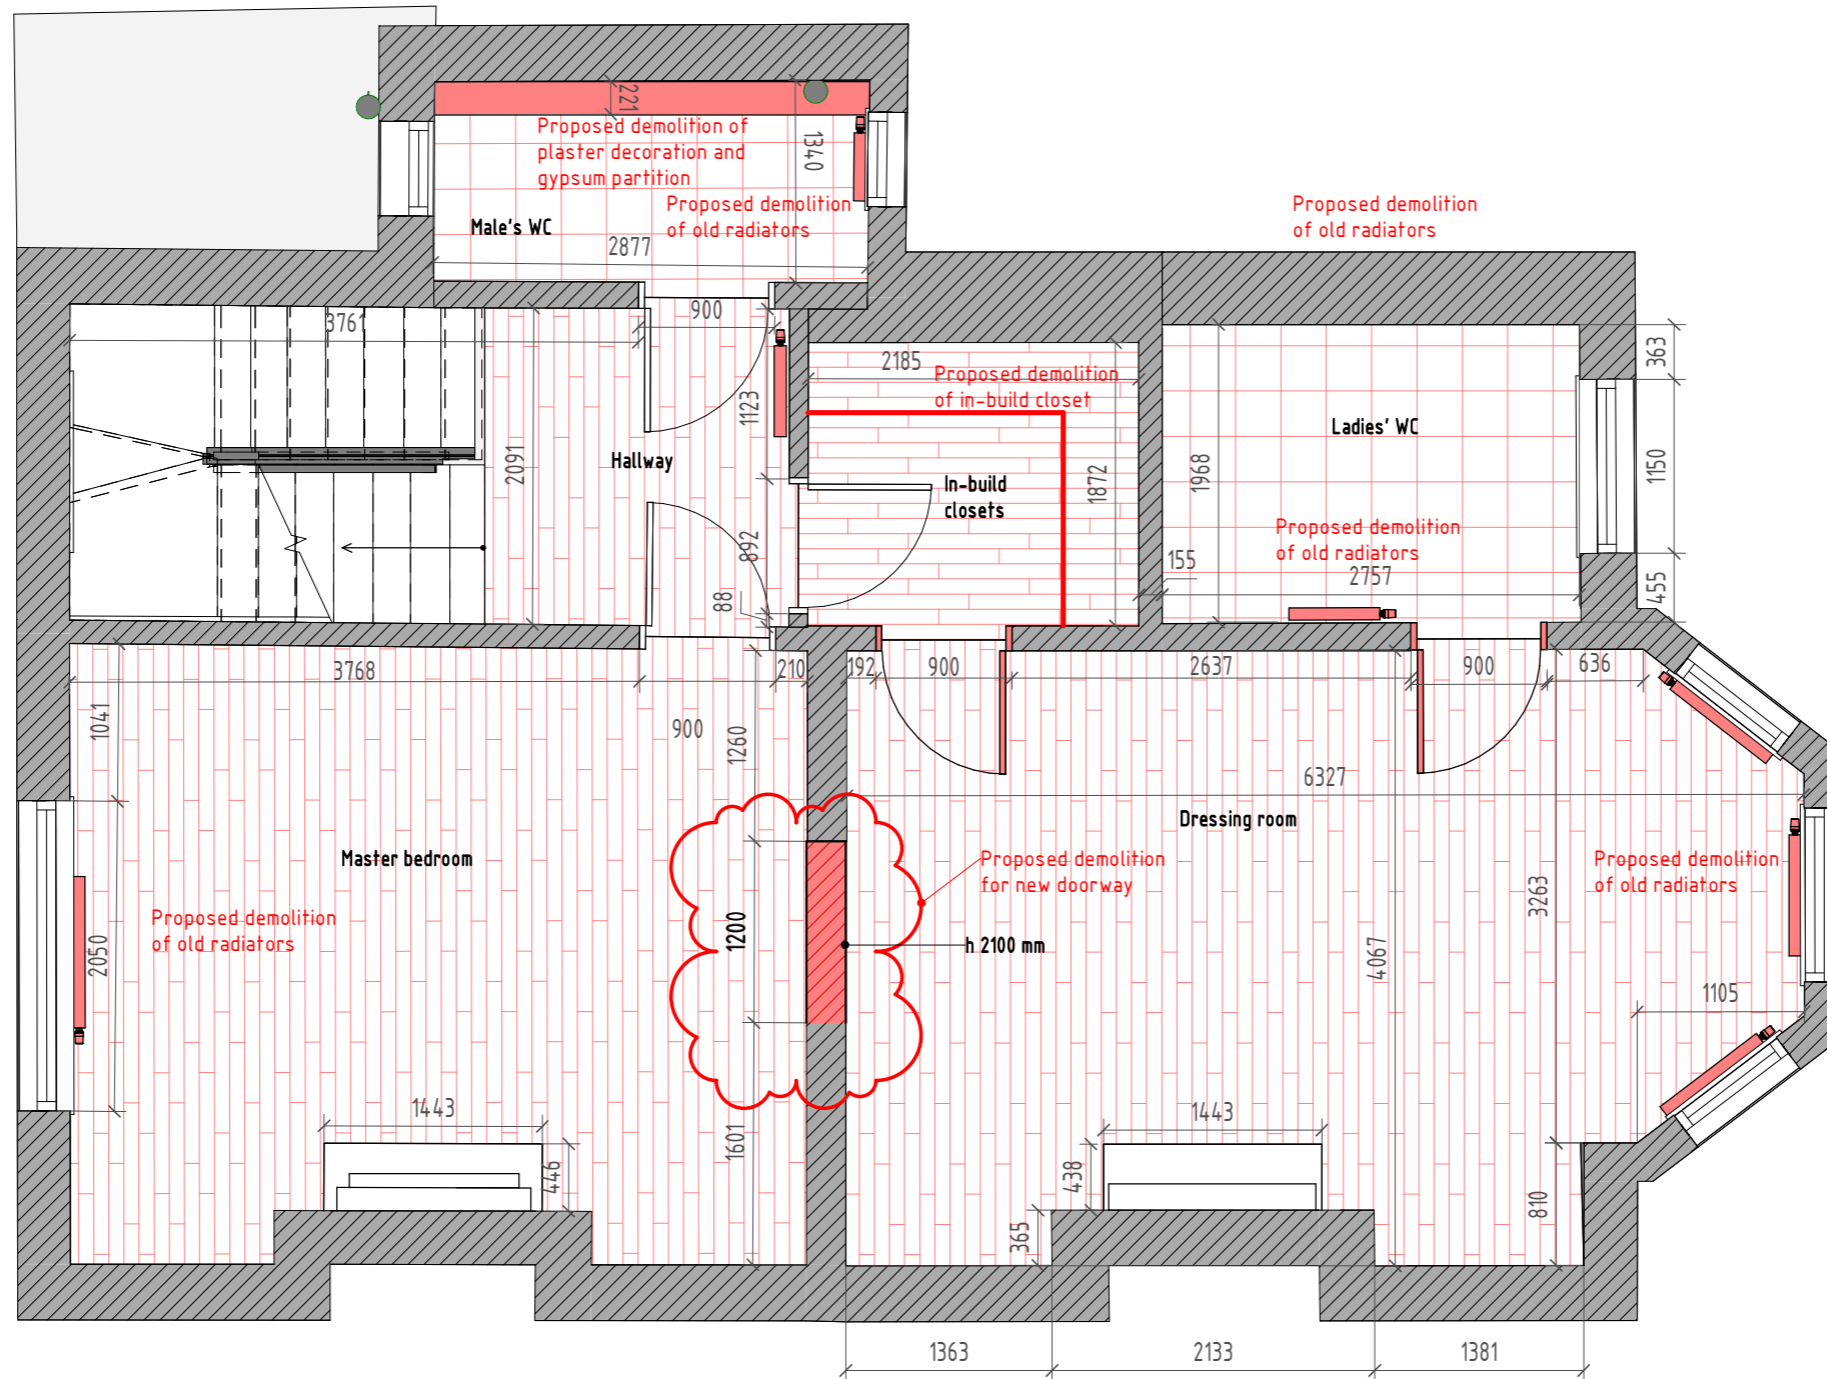

Demolition Plan 1st floor (elevation +3.205 from ground floor) M 1: 50

 Demolition

Proposed demolition for new doorway

SCALE 1:50

Demolition Plan 1st floor (elevation +3.205 from ground floor)

13 Gainsborough Gardens, NW3 1BJ, London, UK