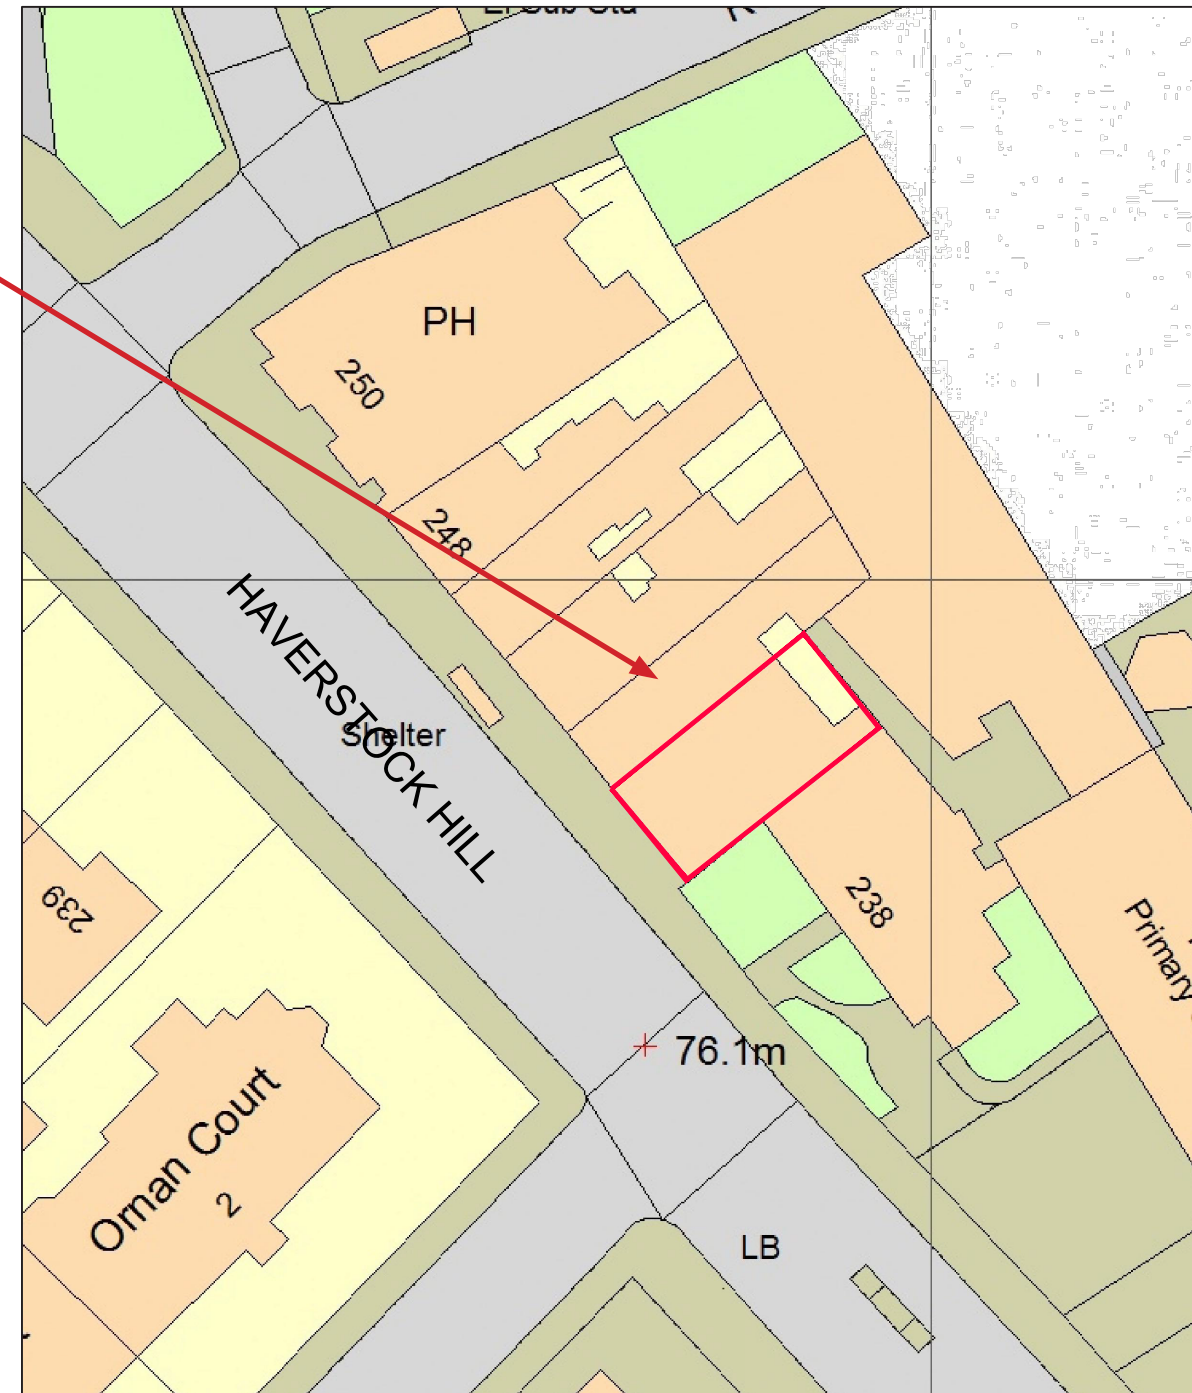

Alp's Kitchen Restaurant
240 Haverstock Hill, London, NW3 2AE

Location Plan

Site Plan