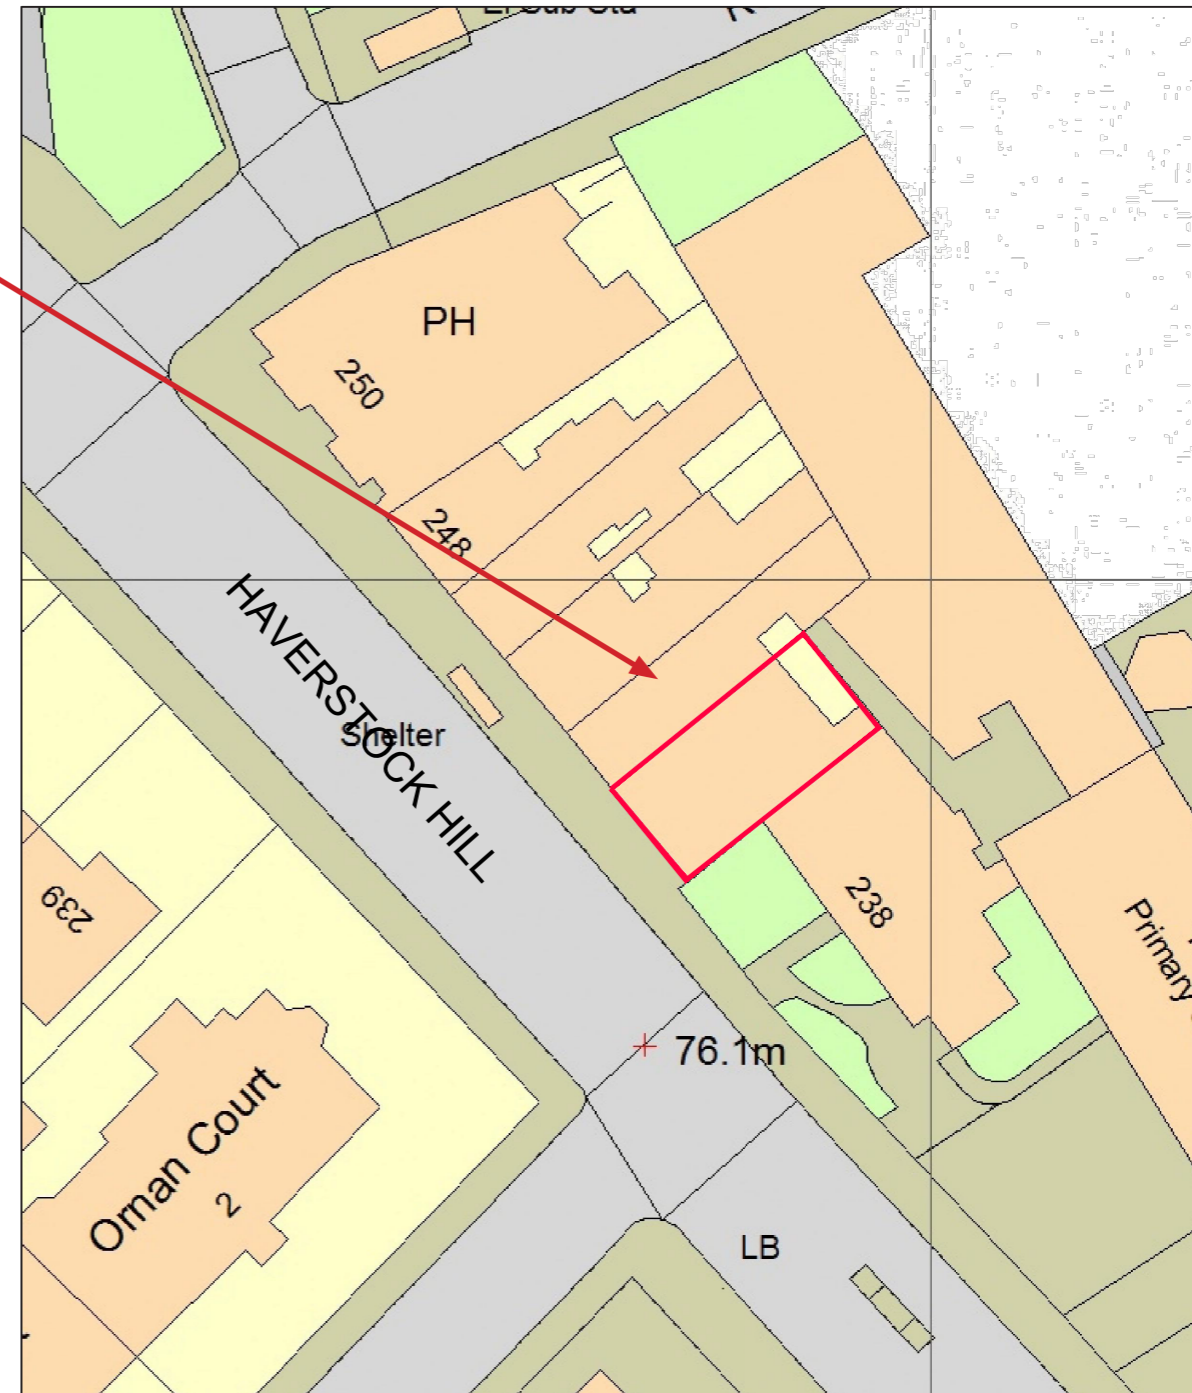

Alp's Kitchen Restaurant
240 Haverstock Hill, London, NW3 2AE

Location Plan

Site Plan