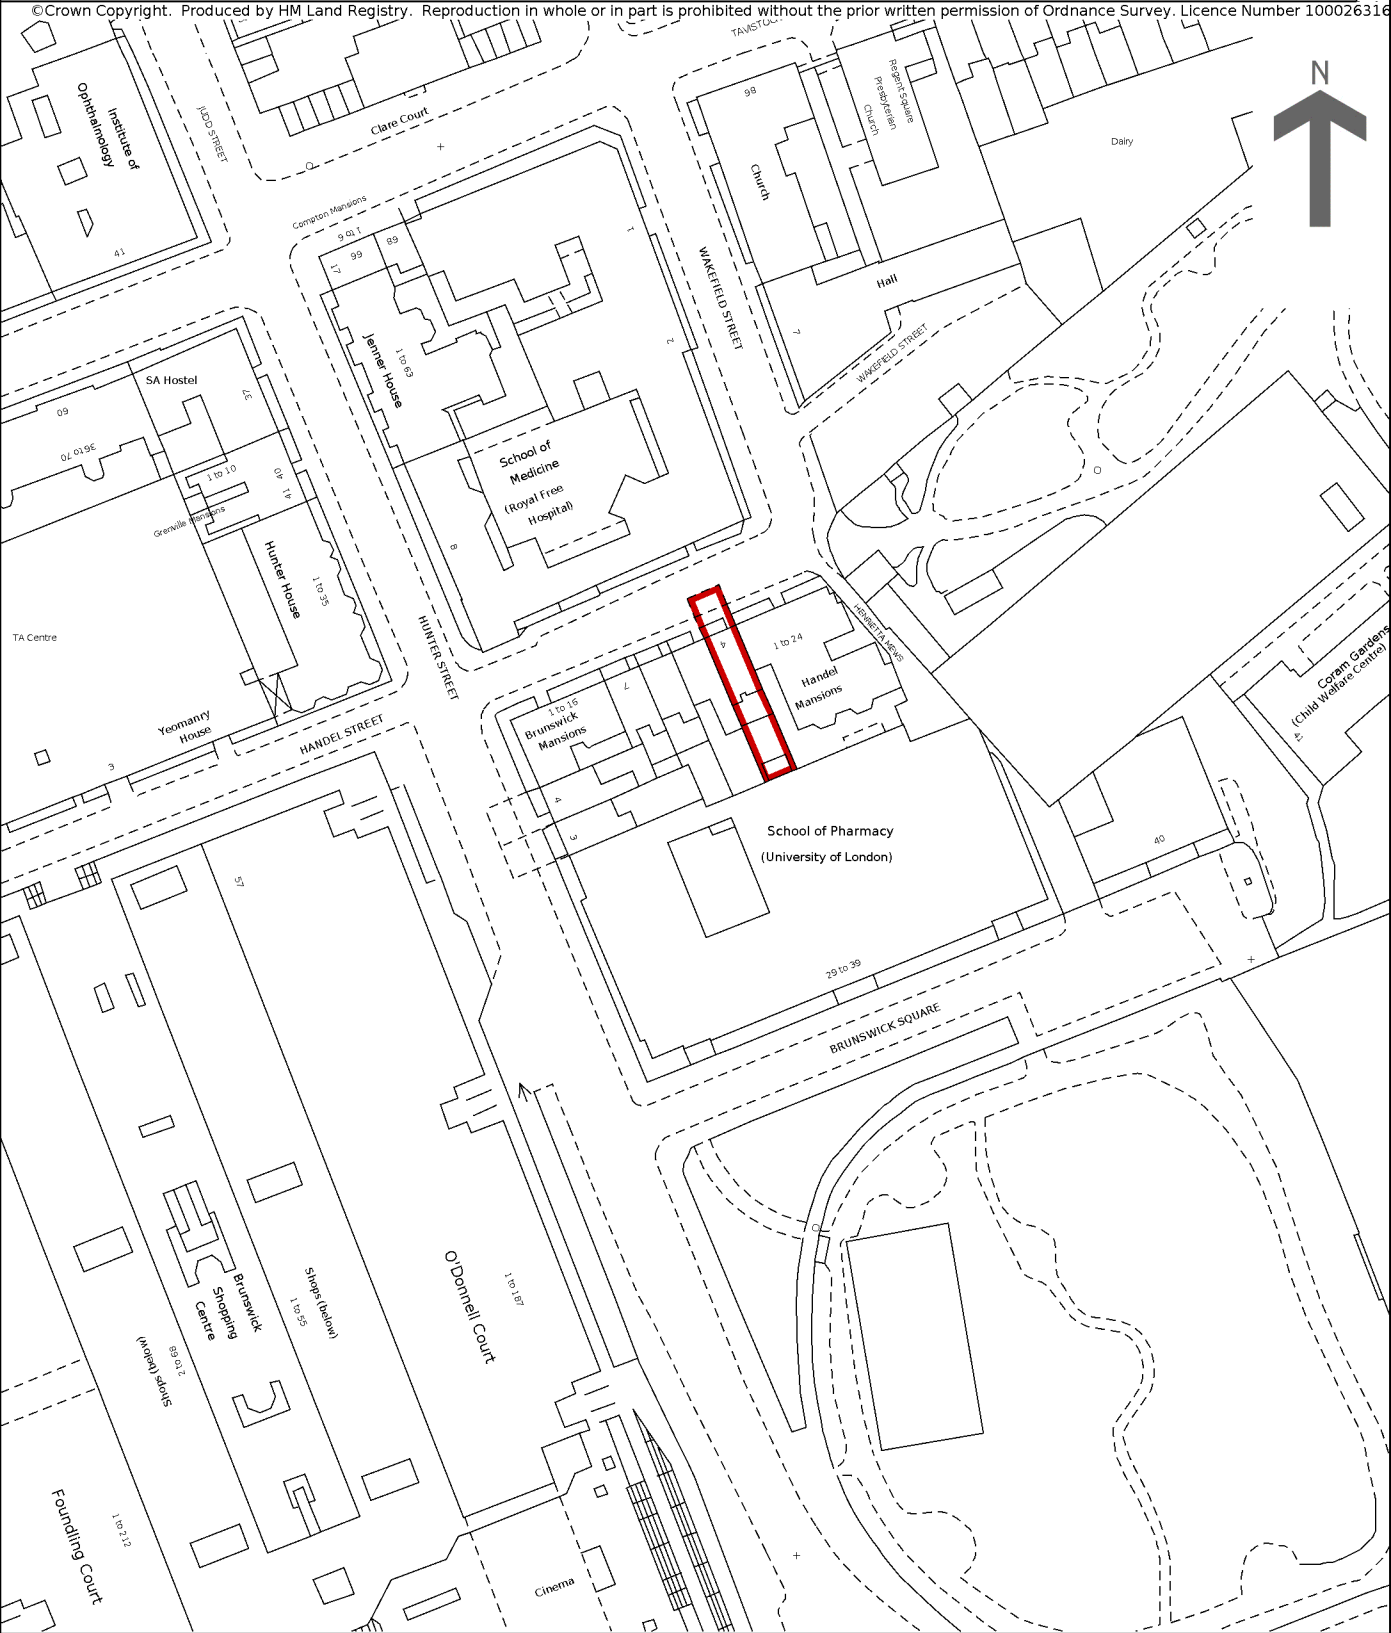

HM Land Registry Current title plan

Title number **NGL829692**
Ordnance Survey map reference **TQ3082SW**
Scale **1:1250**
Administrative area **Camden**

© Crown Copyright. Produced by HM Land Registry. Reproduction in whole or in part is prohibited without the prior written permission of Ordnance Survey. Licence Number 100026316

This is a copy of the title plan on 10 JUL 2020 at 14:24:33. This copy does not take account of any application made after that time even if still pending in HM Land Registry when this copy was issued.

HM Land Registry endeavours to maintain high quality and scale accuracy of title plan images. The quality and accuracy of any print will depend on your printer, your computer and its print settings. This title plan shows the general position, not the exact line, of the boundaries. It may be subject to distortions in scale. Measurements scaled from this plan may not match measurements between the same points on the ground.